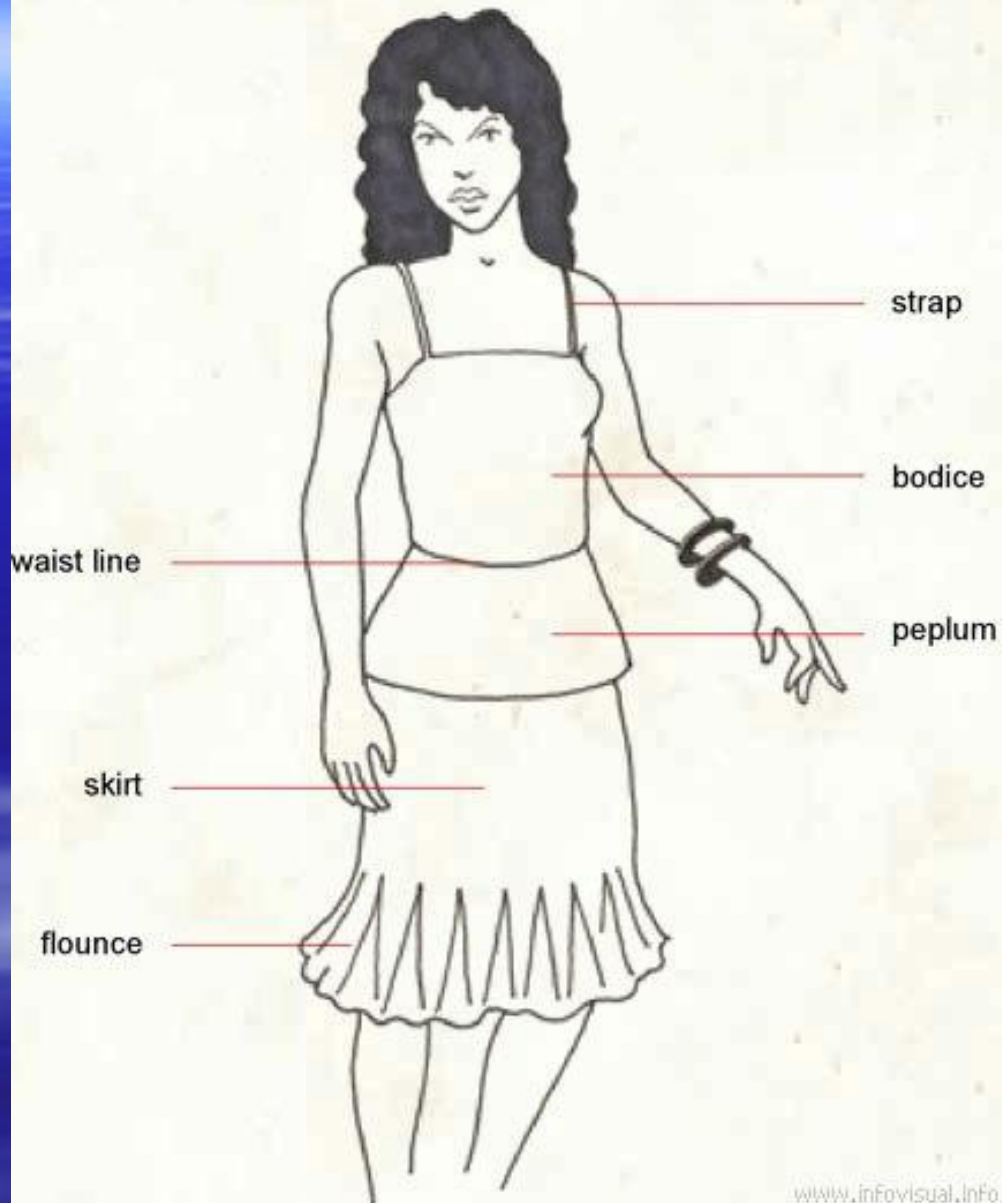

The background of the image is a soft-focus photograph of a blue sky filled with light, wispy clouds. The clouds are more prominent in the lower half of the frame, creating a sense of depth and texture. The overall color palette is a range of blues, from a pale, almost white blue at the top to a deeper, more saturated blue at the bottom.