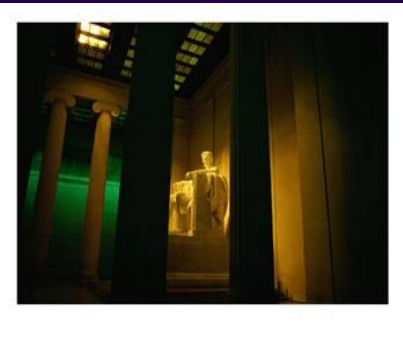

# *The history of bald eagle*

- *The bald eagle was made the national bird of the United States in 1782 . The image of the bald eagle can be found in many places in the U.S ., such as on the Great Seal , Federal agency seals , the President's flag , and on the one-dollar bill. The Founding Fathers wanted to choose an animal that was unique to the United States . For six years , the members of Congress engaged in a dispute over what the national emblem should be . As a result of the debate , the bald eagle was chosen because it symbolized strength , courage , freedom , and immortality and that it would look much better as our national symbol .*

# The usage of emblem bald eagle

*Bald eagle*

Seal

Coat of arms