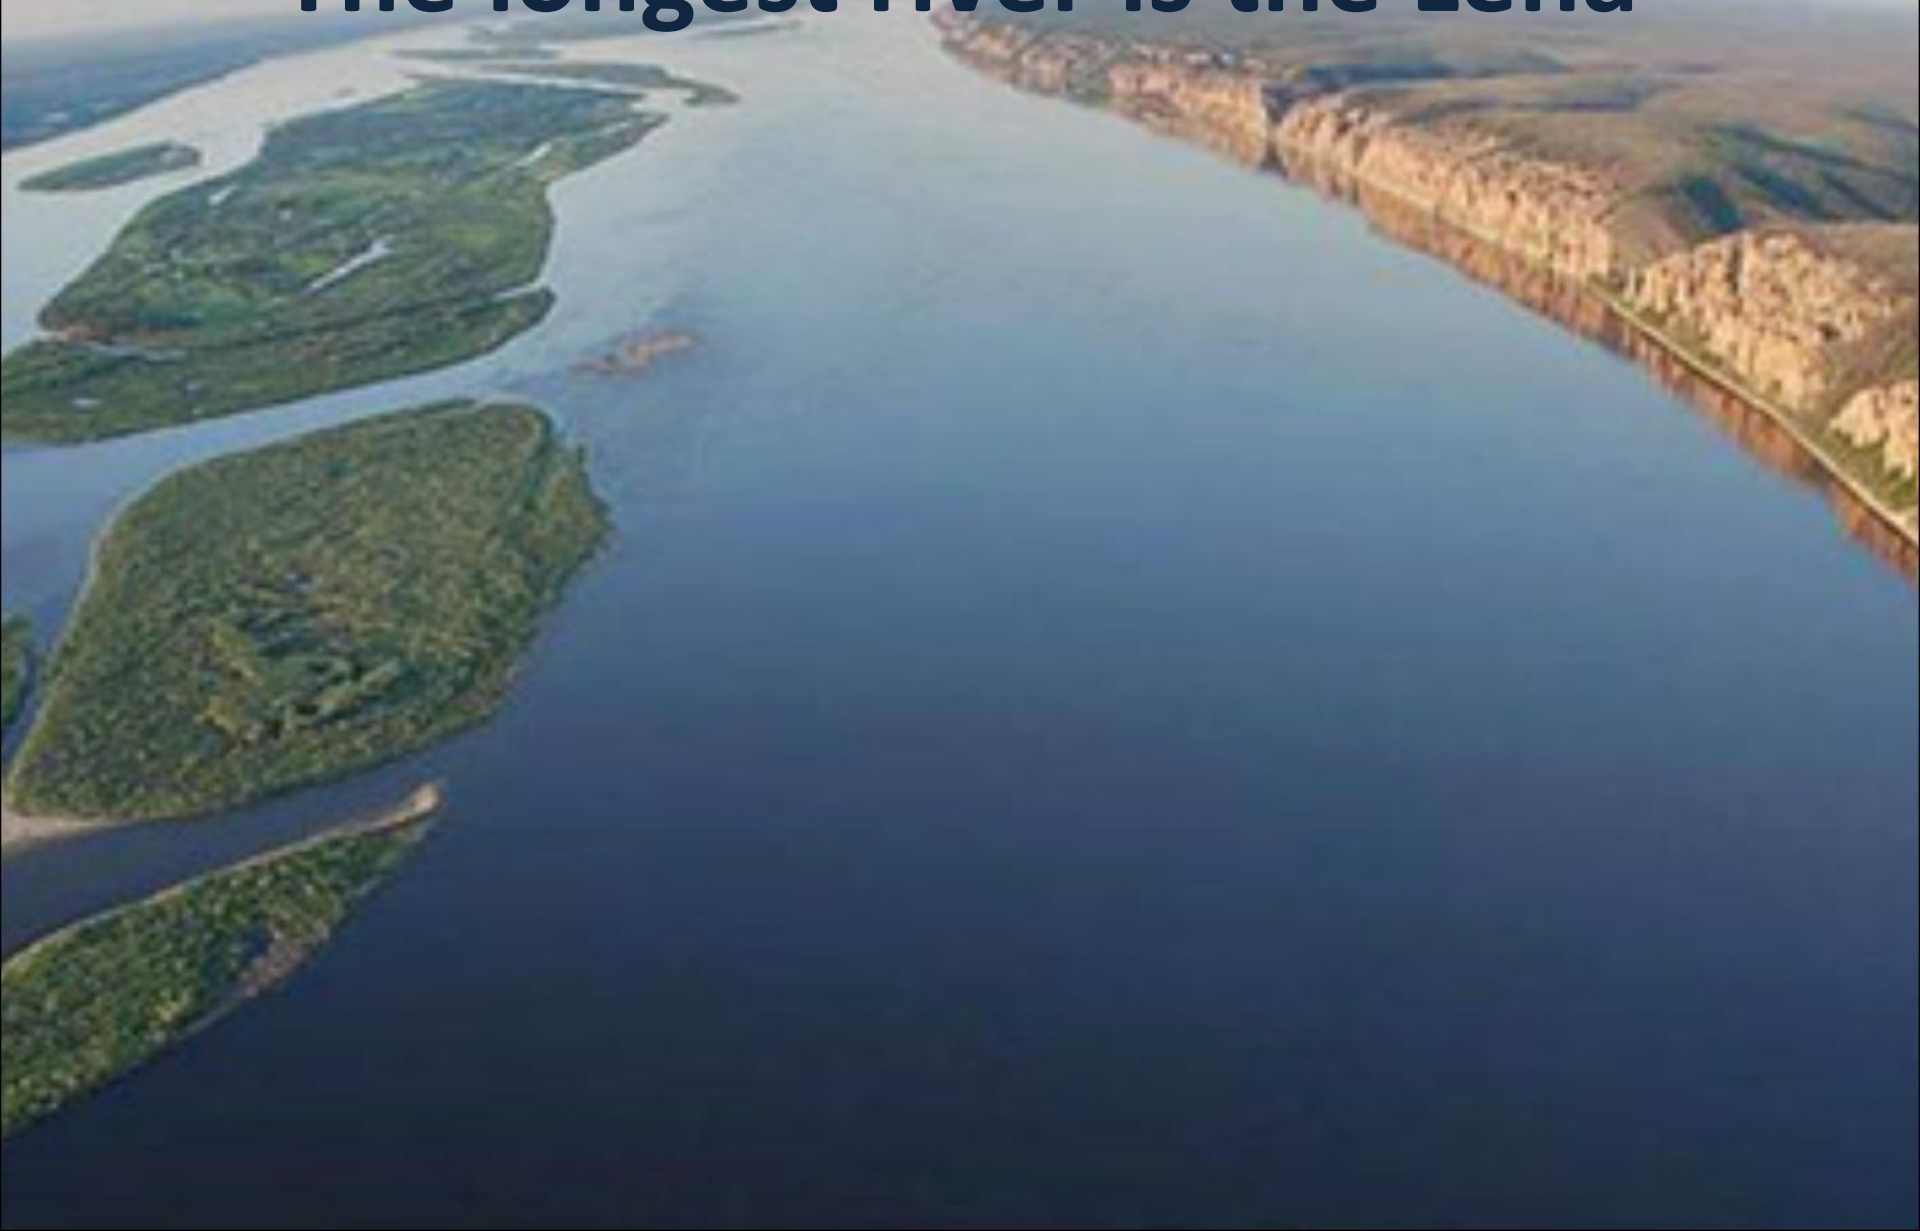

The image shows the flag of the Russian Federation, which consists of three horizontal stripes of white, blue, and red from top to bottom. The flag is waving, creating a sense of movement. The text "THE RUSSIAN FEDERATION" is overlaid in the center in a bold, white, sans-serif font.

A satellite-style map of Russia, showing the country's vast landmass and surrounding waters. The map is color-coded by terrain, with green representing lowlands and brown/tan representing higher elevations. The name 'Российская Федерация' is written across the map in white Cyrillic characters. The text is split into two lines: 'Российская' on the left and 'Федерация' on the right, following the curve of the country's border.

Rostov-on-Don

Tver

Samara

Perm

Nizhni Novgorod

The highest peak is Elbrus (5,642 m)

The longest river is the Lena

The largest lake is Baikal