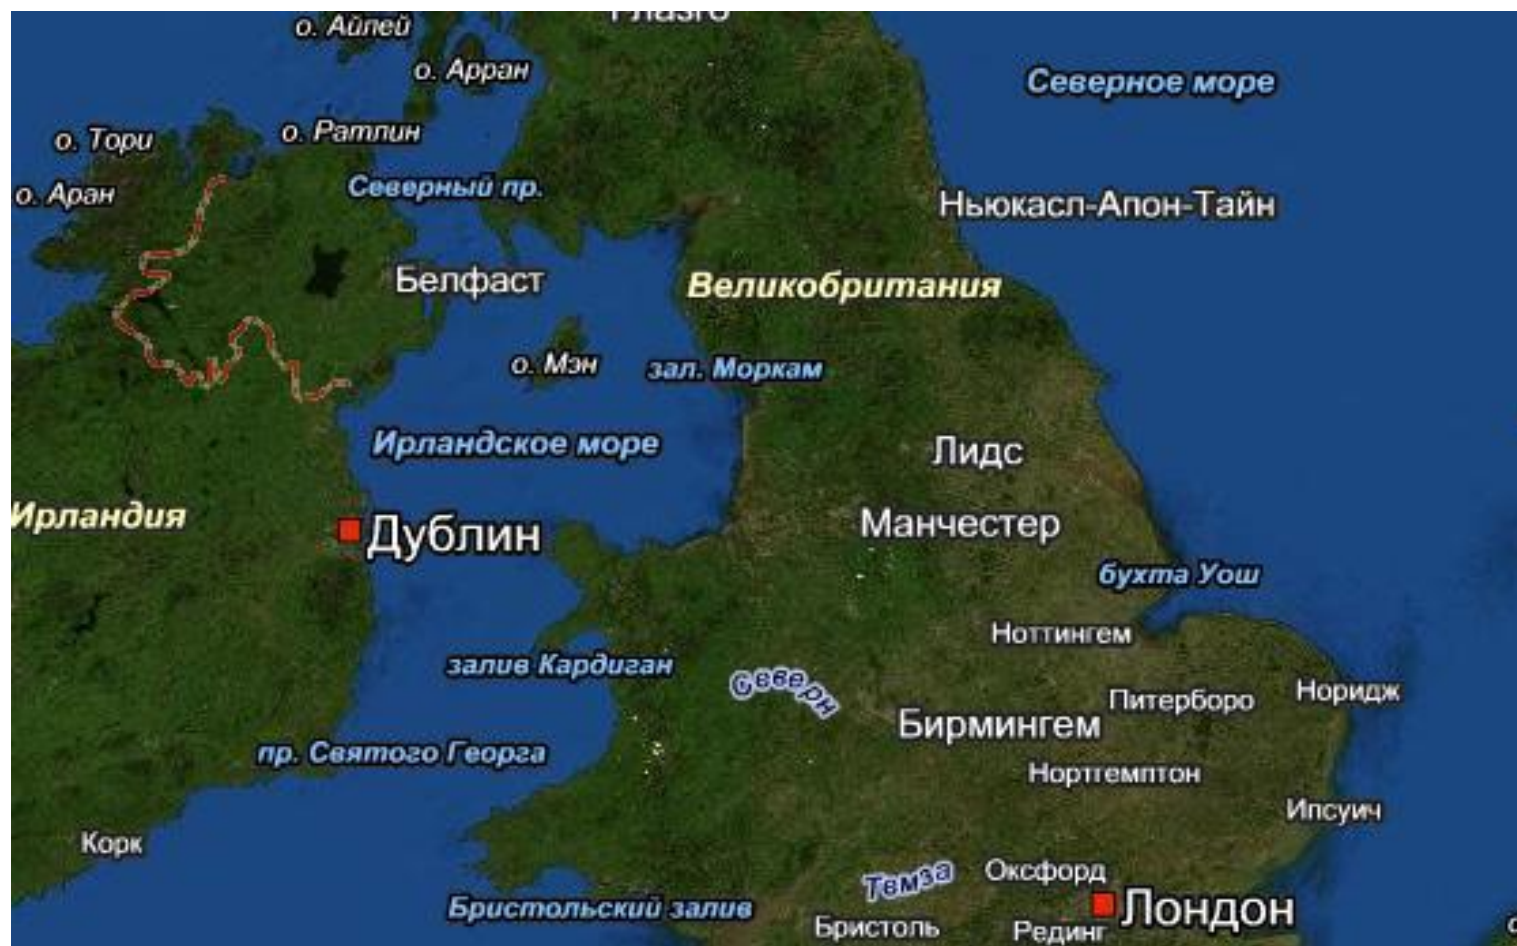

The image features a distressed, weathered Union Jack flag as a background. The flag's colors are faded and scratched, giving it a gritty, industrial appearance. A prominent horizontal red band runs across the center of the image, containing the text "The United Kingdom of Great Britain and Northern Ireland" in a bold, yellow, sans-serif font. The text is centered and spans most of the width of the red band. The overall composition is symmetrical and visually striking due to the contrast between the red band and the blue and white of the flag's cross.

**The United Kingdom of
Great Britain and Northern Ireland**

Great Britain

England

England

Parts of England

- The Southeast
- The Southwest
- East Anglia
- The Midlands
- The North of England

The Southeast

The Thames

London

Brighton

The Southwest

Stonehenge

East Anglia

Cambridge

Oliver Cromwell

The Midlands

Sheffield

Birmingham
m Birmingham Liverpool

Manchester

Stratford-upon-Avon

William Shakespeare

The North of England

Hadrian`s wall

The Lake District