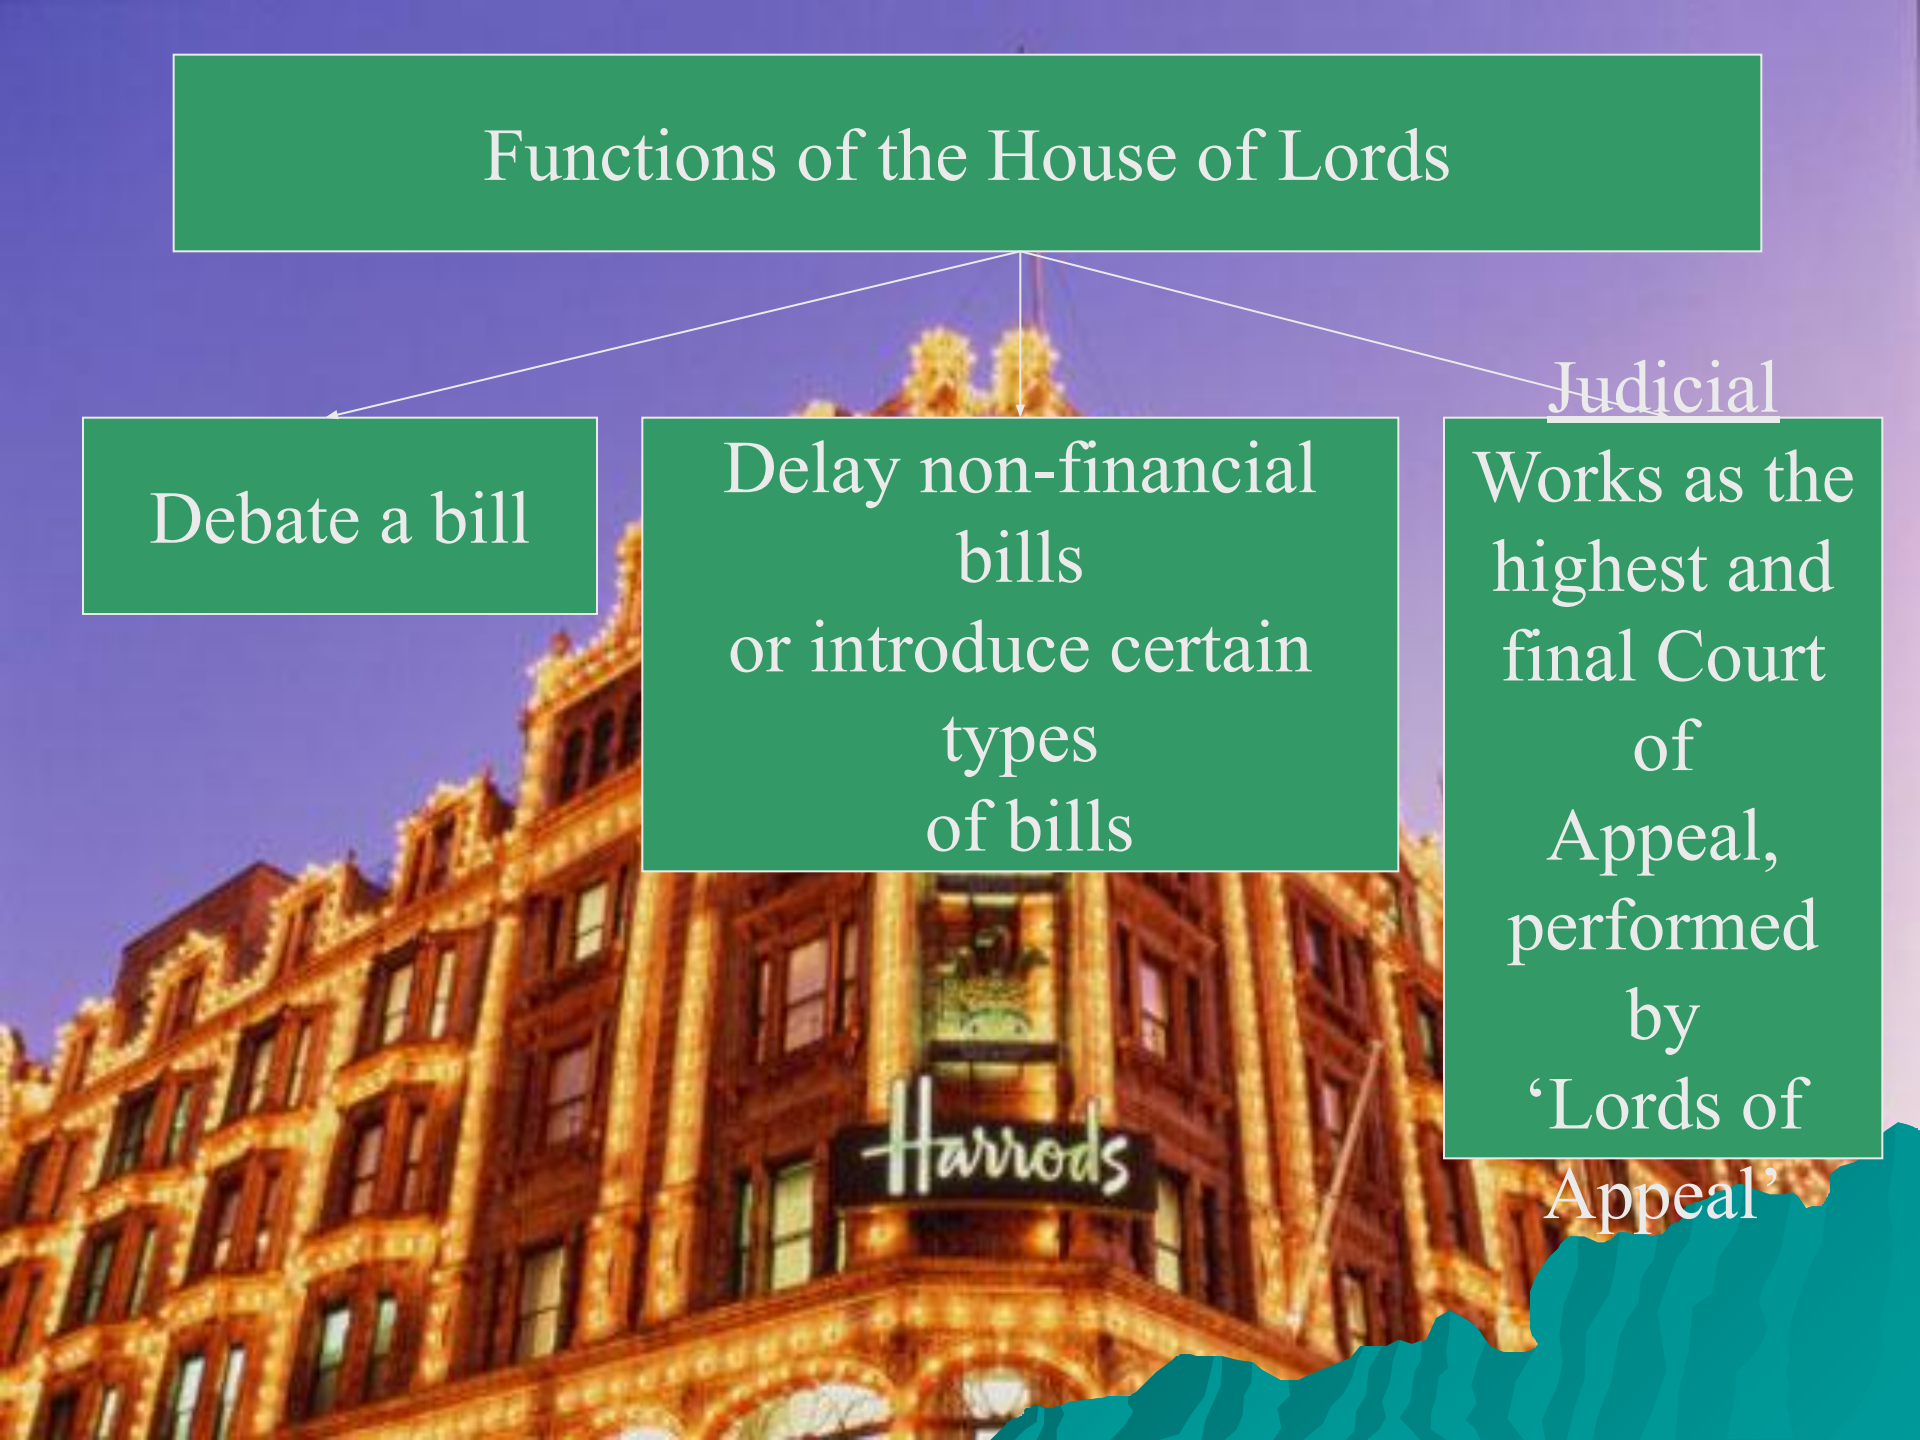

Functions of the House of Lords

Debate a bill

Delay non-financial bills
or introduce certain
types
of bills

Judicial
Works as the
highest and
final Court
of
Appeal,
performed
by
'Lords of
Appeal'