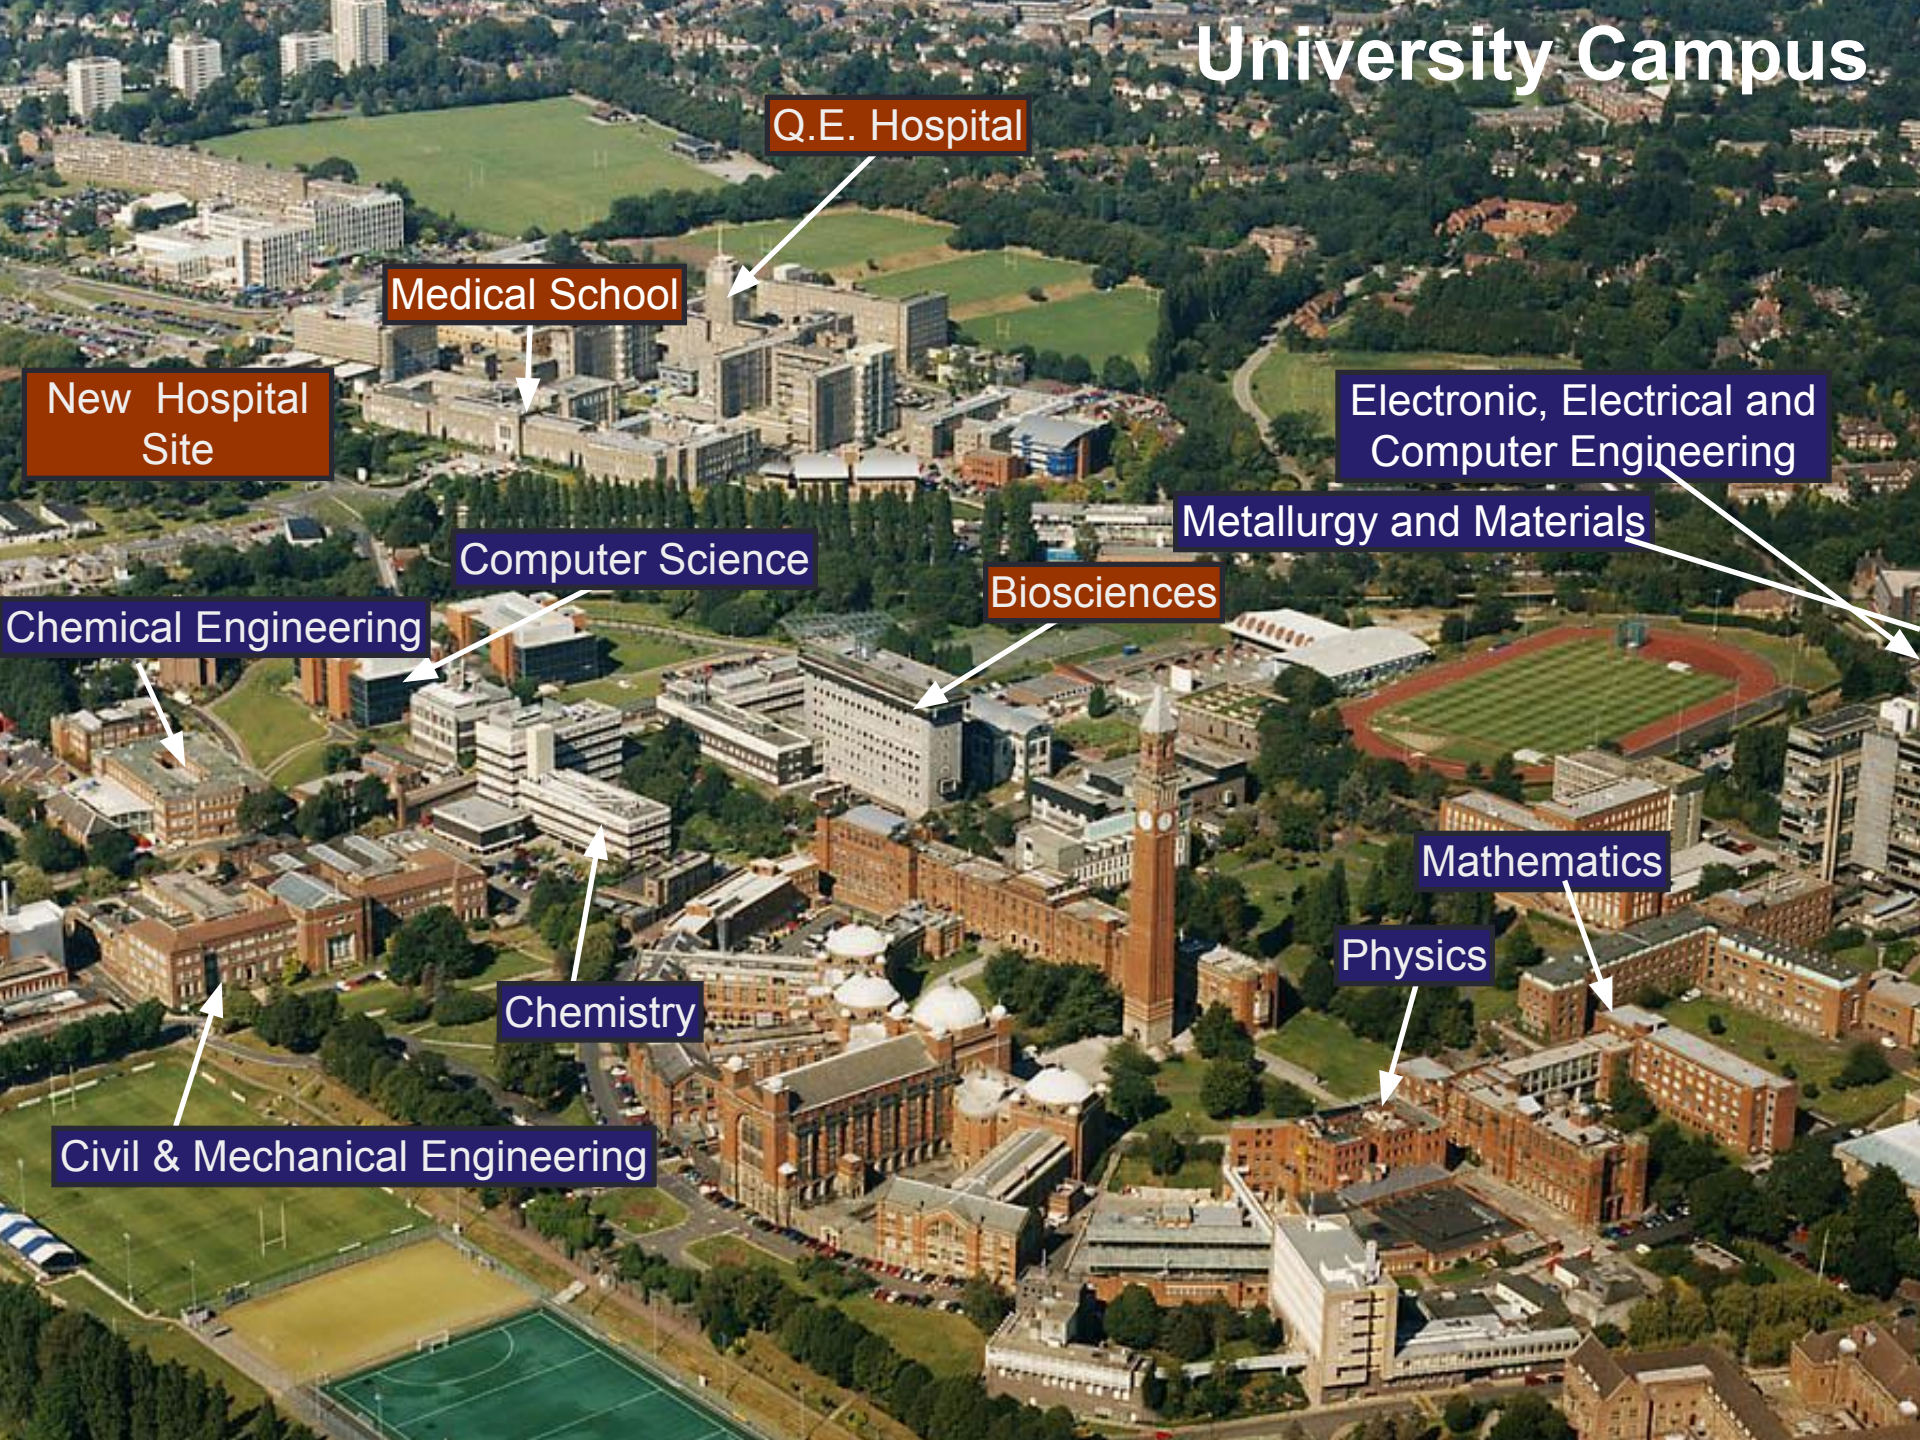

UNIVERSITY OF BIRMINGHAM

The City of Birmingham

The University of Birmingham

- Founded in 1900
- One of the first 'Red Brick' universities in the UK
- Founding member of Russell Group of UK universities
- 20,000 postgraduate and undergraduate students
- 5,500 staff
- Eight Nobel Prize winners among staff and alumni

The University of Birmingham

University Campus

Q.E. Hospital

Medical School

New Hospital Site

Electronic, Electrical and Computer Engineering

Metallurgy and Materials

Computer Science