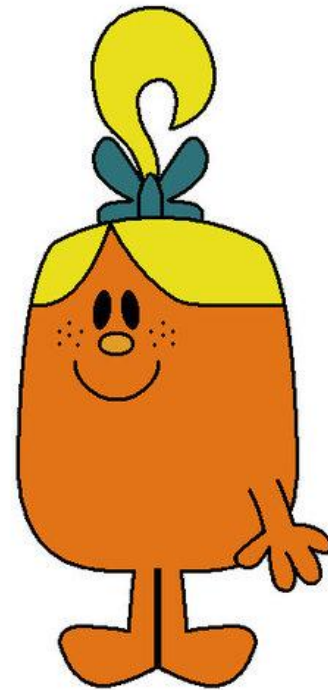

- Hello, how are you?
- I'm fine, thank you!