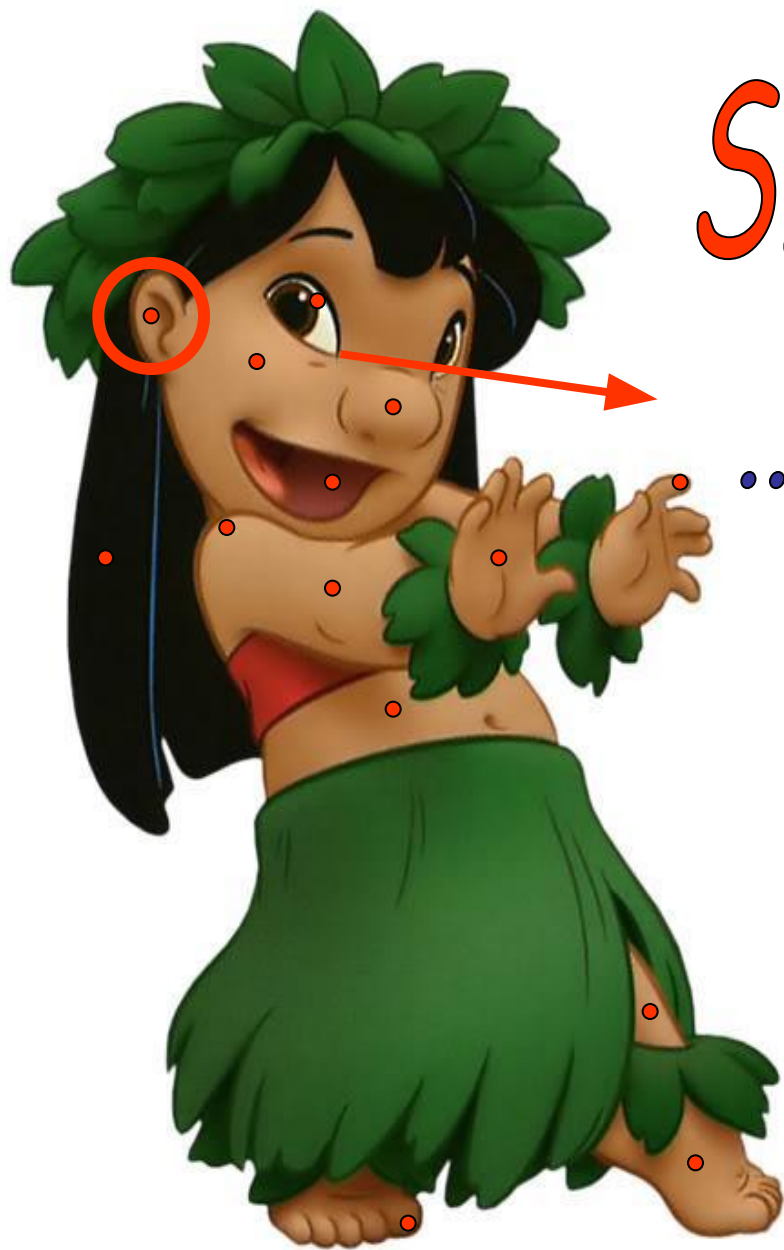

# LILO'S BODY PARTS

ARM

FOOT

TOE

NOSE

FINGER

EYE

SHOULDER

TRY AGAIN!

A cartoon bee with a yellow and black striped body, flying towards the right. It is surrounded by several red, curved motion lines, suggesting it is moving quickly.

FOOT FINGER MOUTH SHOULDER HAND STOMACH TOE

# SIMON SAYS...

... THIS IS HER NOSE!

Click the bee to continue!

SIMON SAYS...

...THIS IS HER EYE!

Click the bee to continue!

SIMON SAYS...

... THIS IS HER EAR!  
... TOUCH HER EAR!

Click the bee to continue!

SIMON SAYS...

... THIS IS HERBEE!

Click the bee to continue!

SIMON SAYS...

... THIS IS HER ARM!

Click the bee to continue!

SIMON SAYS...