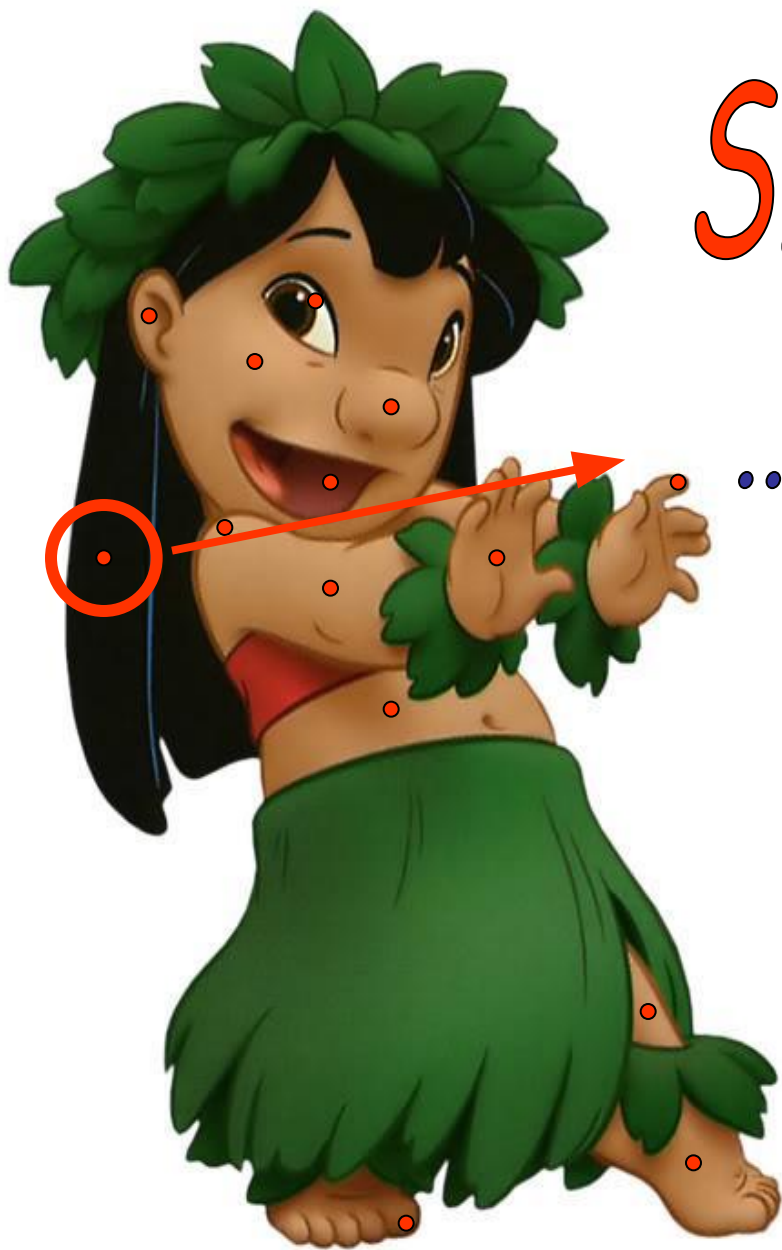

TRY AGAIN!

A cartoon bee with a yellow and black striped body, flying towards the right. It is surrounded by several red, curved motion lines, suggesting it is moving quickly.

FOOT FINGER MOUTH SHOULDER HAND STOMACH TOE

# SIMON SAYS...

... THIS IS HER NOSE!

Click the bee to continue!

SIMON SAYS...

...THIS IS HER EYE!

Click the bee to continue!

SIMON SAYS...

... THIS IS HER EAR!  
... TOUCH HER EAR!

Click the bee to continue!

SIMON SAYS...

... THIS IS HERBEE!

Click the bee to continue!

SIMON SAYS...

... THIS IS HER ARM!

Click the bee to continue!

SIMON SAYS...

... THIS IS HER HAIR!  
... TOUCH HER HAIR!

Click the bee to continue!

SIMON SAYS...

... THIS IS HER FOOT!

Click the bee to continue!

SIMON SAYS...

THIS IS HER FINGER!  
touch her finger!

Click the bee to continue!