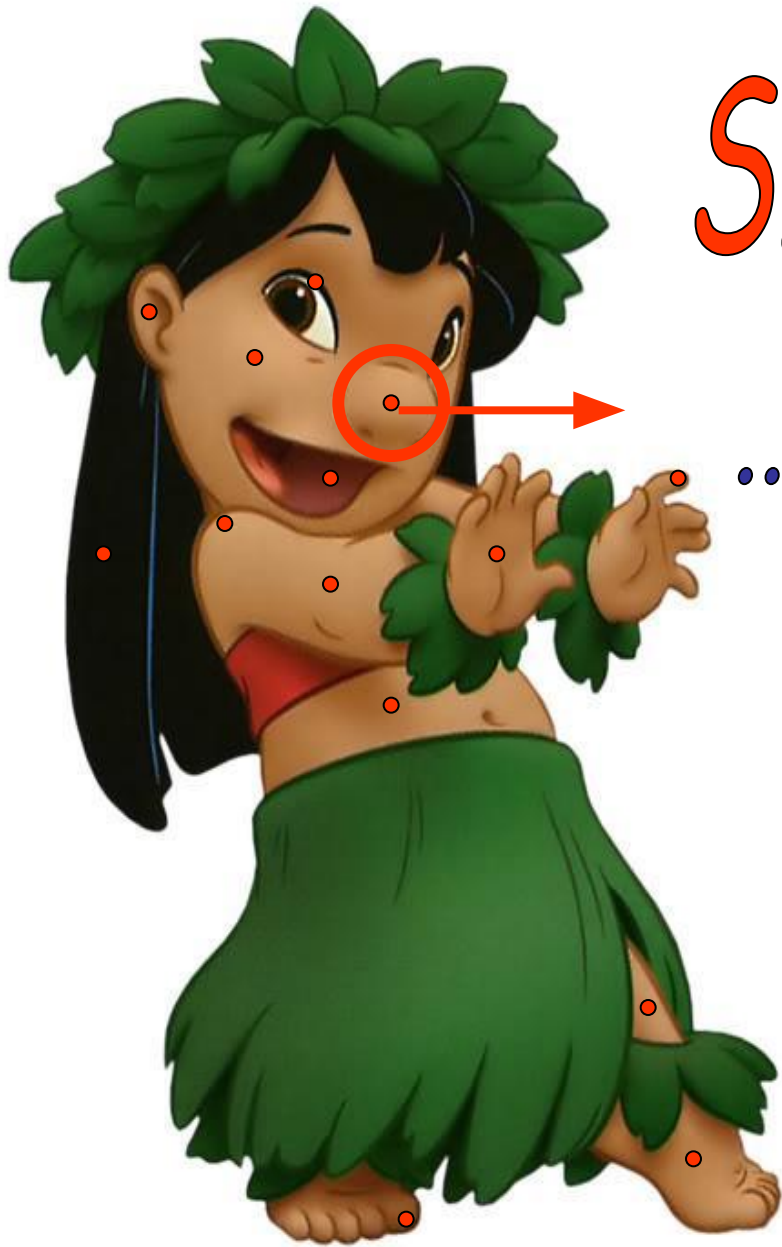

# LILO'S BODY PARTS

ARM

FOOT

TOE

NOSE

FINGER

EYE

SHOULDER

MOUTH

TUMMY

HAND

HAIR

EAR

LEG

PLAY

NOSE EYE EAR LEG ARM HAIR

TRY AGAIN!

A cartoon bee with a yellow and black striped body, flying towards the right. It is surrounded by several red, curved motion lines, suggesting it is moving quickly.

FOOT FINGER MOUTH SHOULDER HAND STOMACH TOE

# SIMON SAYS...

... THIS IS HER NOSE!

Click the bee to continue!

SIMON SAYS...

...THIS IS HER EYE!

Click the bee to continue!

SIMON SAYS...

... THIS IS HER EAR!  
... TOUCH HER EAR!