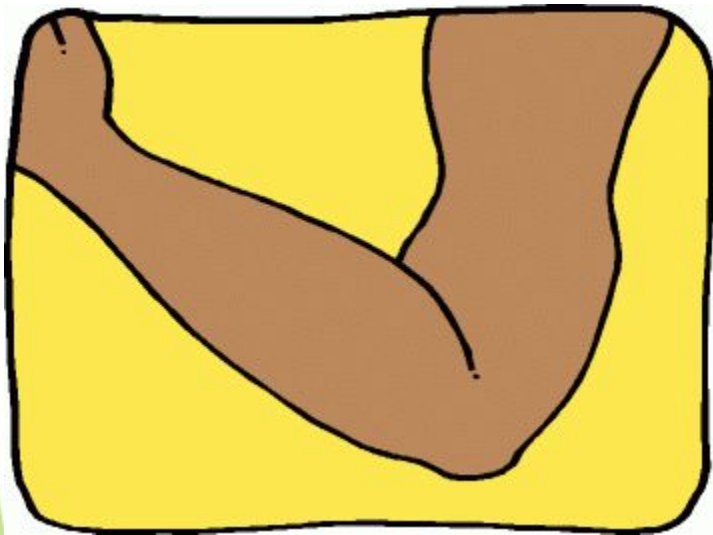

The image features a vibrant, multi-colored striped background. The stripes are vertical and come in shades of blue, purple, yellow, green, and orange. In the center, there is a white rectangular area with a double border: an inner light green border and an outer teal border. Inside this white area, the words "Body Parts" are written in a large, bold, pink, bubbly font with black outlines. The background behind the text is a light blue sky with soft, white clouds.

WRONG

Sorry
Try Again

Sorry
Try Again

WRONG

Sorry
Try Again

HAND

EAR

FEET

Sorry
Try Again

WRONG

Sorry
Try Again

Sorry
Try Again

WRONG

Sorry
Try Again

ARM

EYES

LEG

Sorry
Try Again

WRONG

Sorry
Try Again

Sorry
Try Again

WRONG

Sorry
Try Again

HEAD