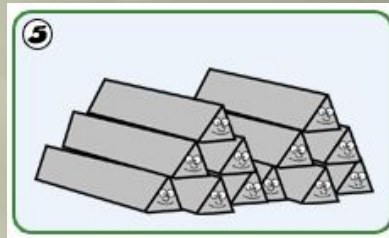

# We must remember the three R's:

For example,

1  
Throw the cans into a recycle bin.

2  
They are collected and taken to a treatment plant.

3  
They are sorted and cleaned.

4  
They turn into molten aluminium.

5  
They are made into large blocks.

6  
Then they are sent to mills where they are rolled out.

7  
This is then made into aluminium products.

8  
In as little as 6 weeks, the recycled products are sent back to the shops ready to be used again.