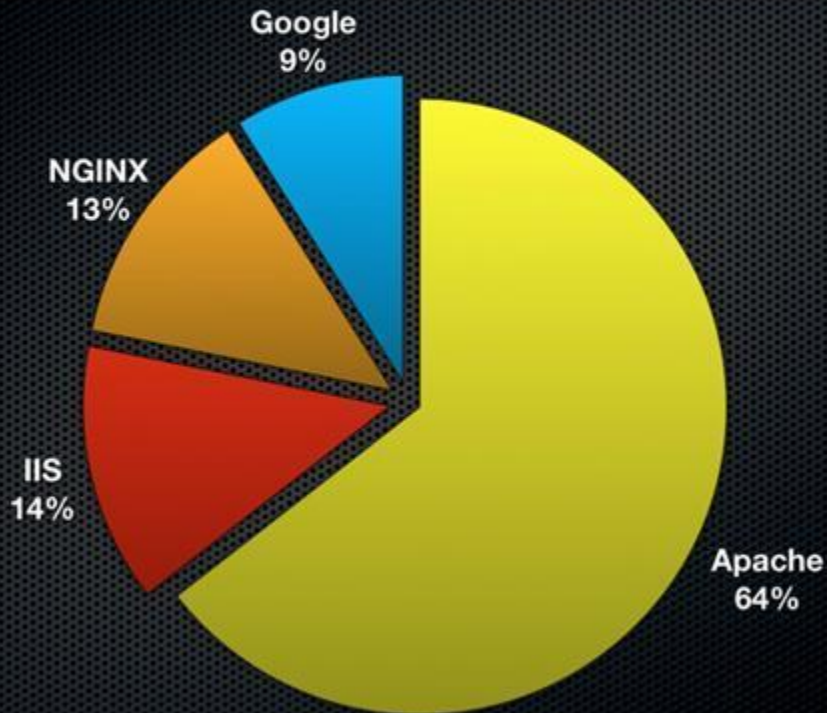

Web server software market share, Dec 2011

Data source: Netcraft, January 2012

www.pingdom.com