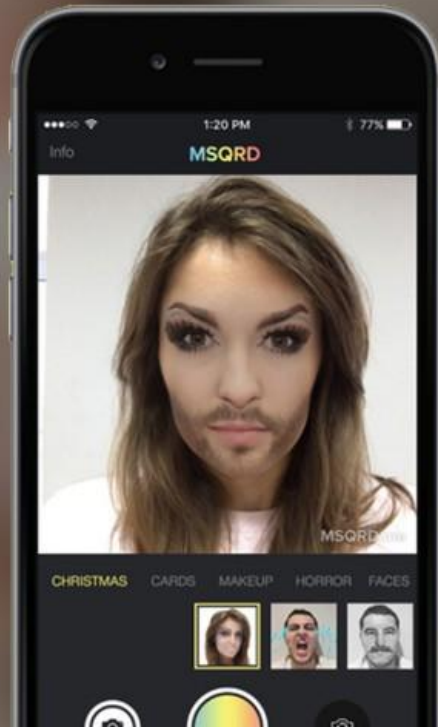

Белорусская

АОО

MSQRD

MSQRD

Record videos and use it
in chats

Take selfies in
celebrity masks

Live video selfie
animation

The image features a blue gradient background with decorative white circuit-like lines in the corners. These lines consist of straight paths that branch out and terminate in small circles, resembling a stylized PCB or network diagram.