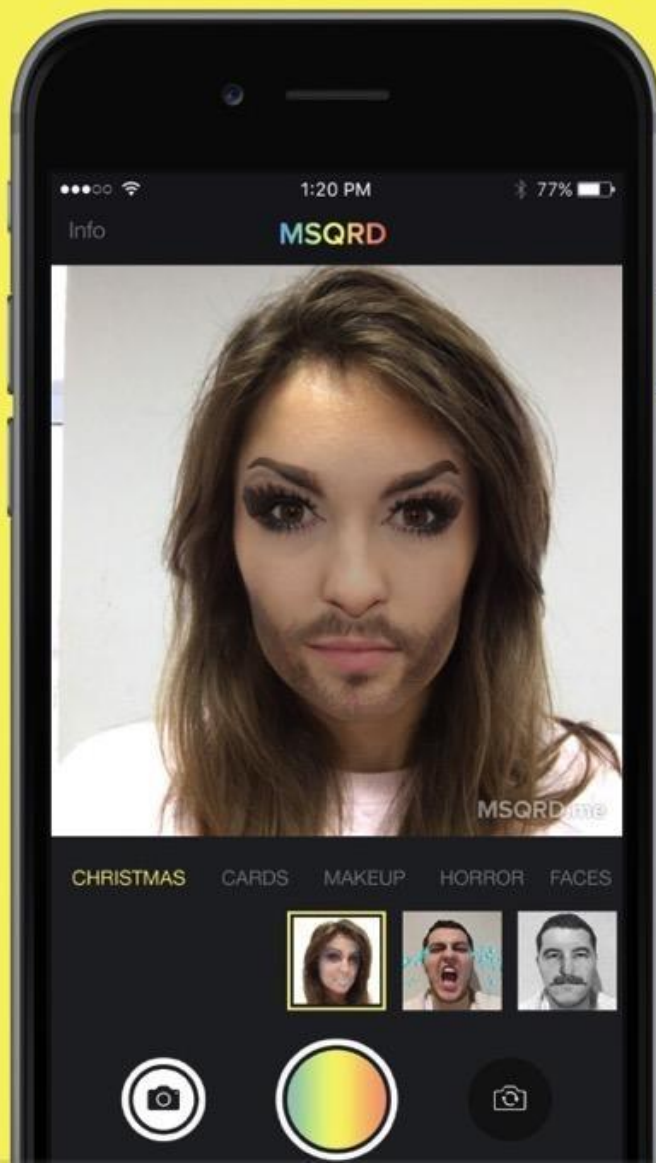

Белорусская

АОО

MSQRD

MSQRD

Record videos and use it
in chats

Take selfies in
celebrity masks

Live video selfie
animation

The image features a blue gradient background with decorative white circuit-like lines in the corners. These lines consist of straight paths that branch out and terminate in small circles, resembling a stylized PCB or network diagram.