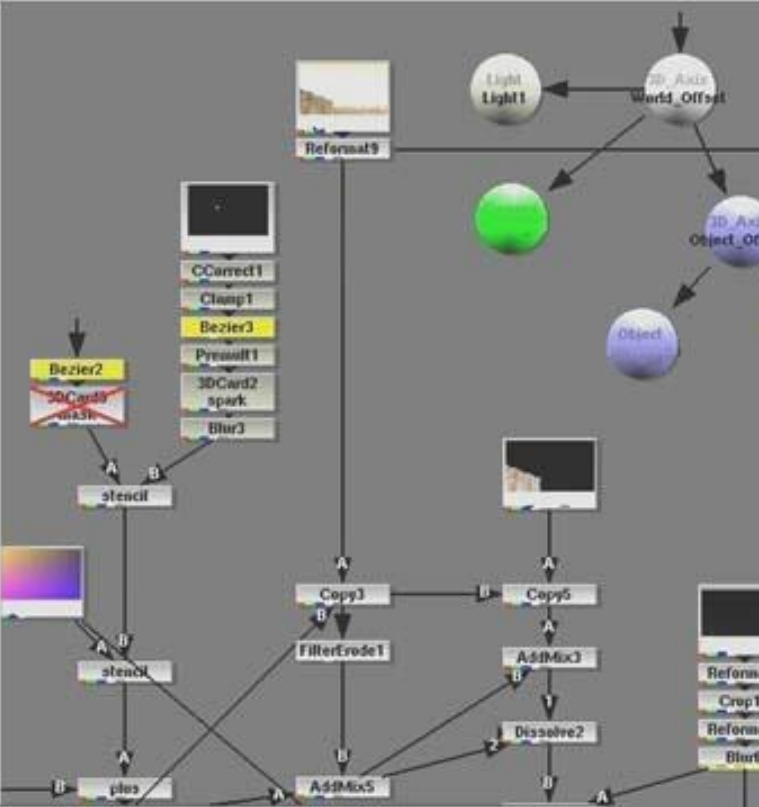

Src Dst Luma 0.00 Source Destination Zoom 1.0

Grid View Quick Off

Chn Ctrls Auto Key

Insert 1.0 All Chn

Kf< Kf Kf> Chn

Set Abs Del X

Cut Copy Paste

Mixed Constant

Reset All

Apply Film Grain dialog box. Channel: r, g, b, none. Mask: a, invert, process mask. Grain stock: Kodak 5279. Amount: r: 1.223, g: 1.223, b: 1.223. Application: add. Master: red, green, blue. Graph shows grain levels for red, green, and blue channels.