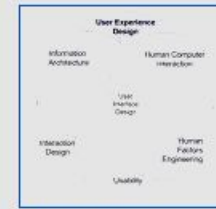

a
1024 x 775 - 108k
peterboersma.com

whereas a user
515 x 491 - 51k - png
konigi.com