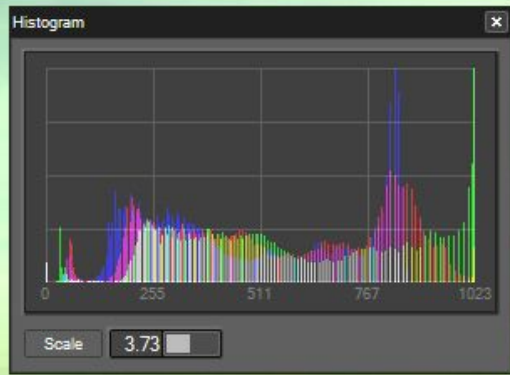

LondonEye_01.dpx