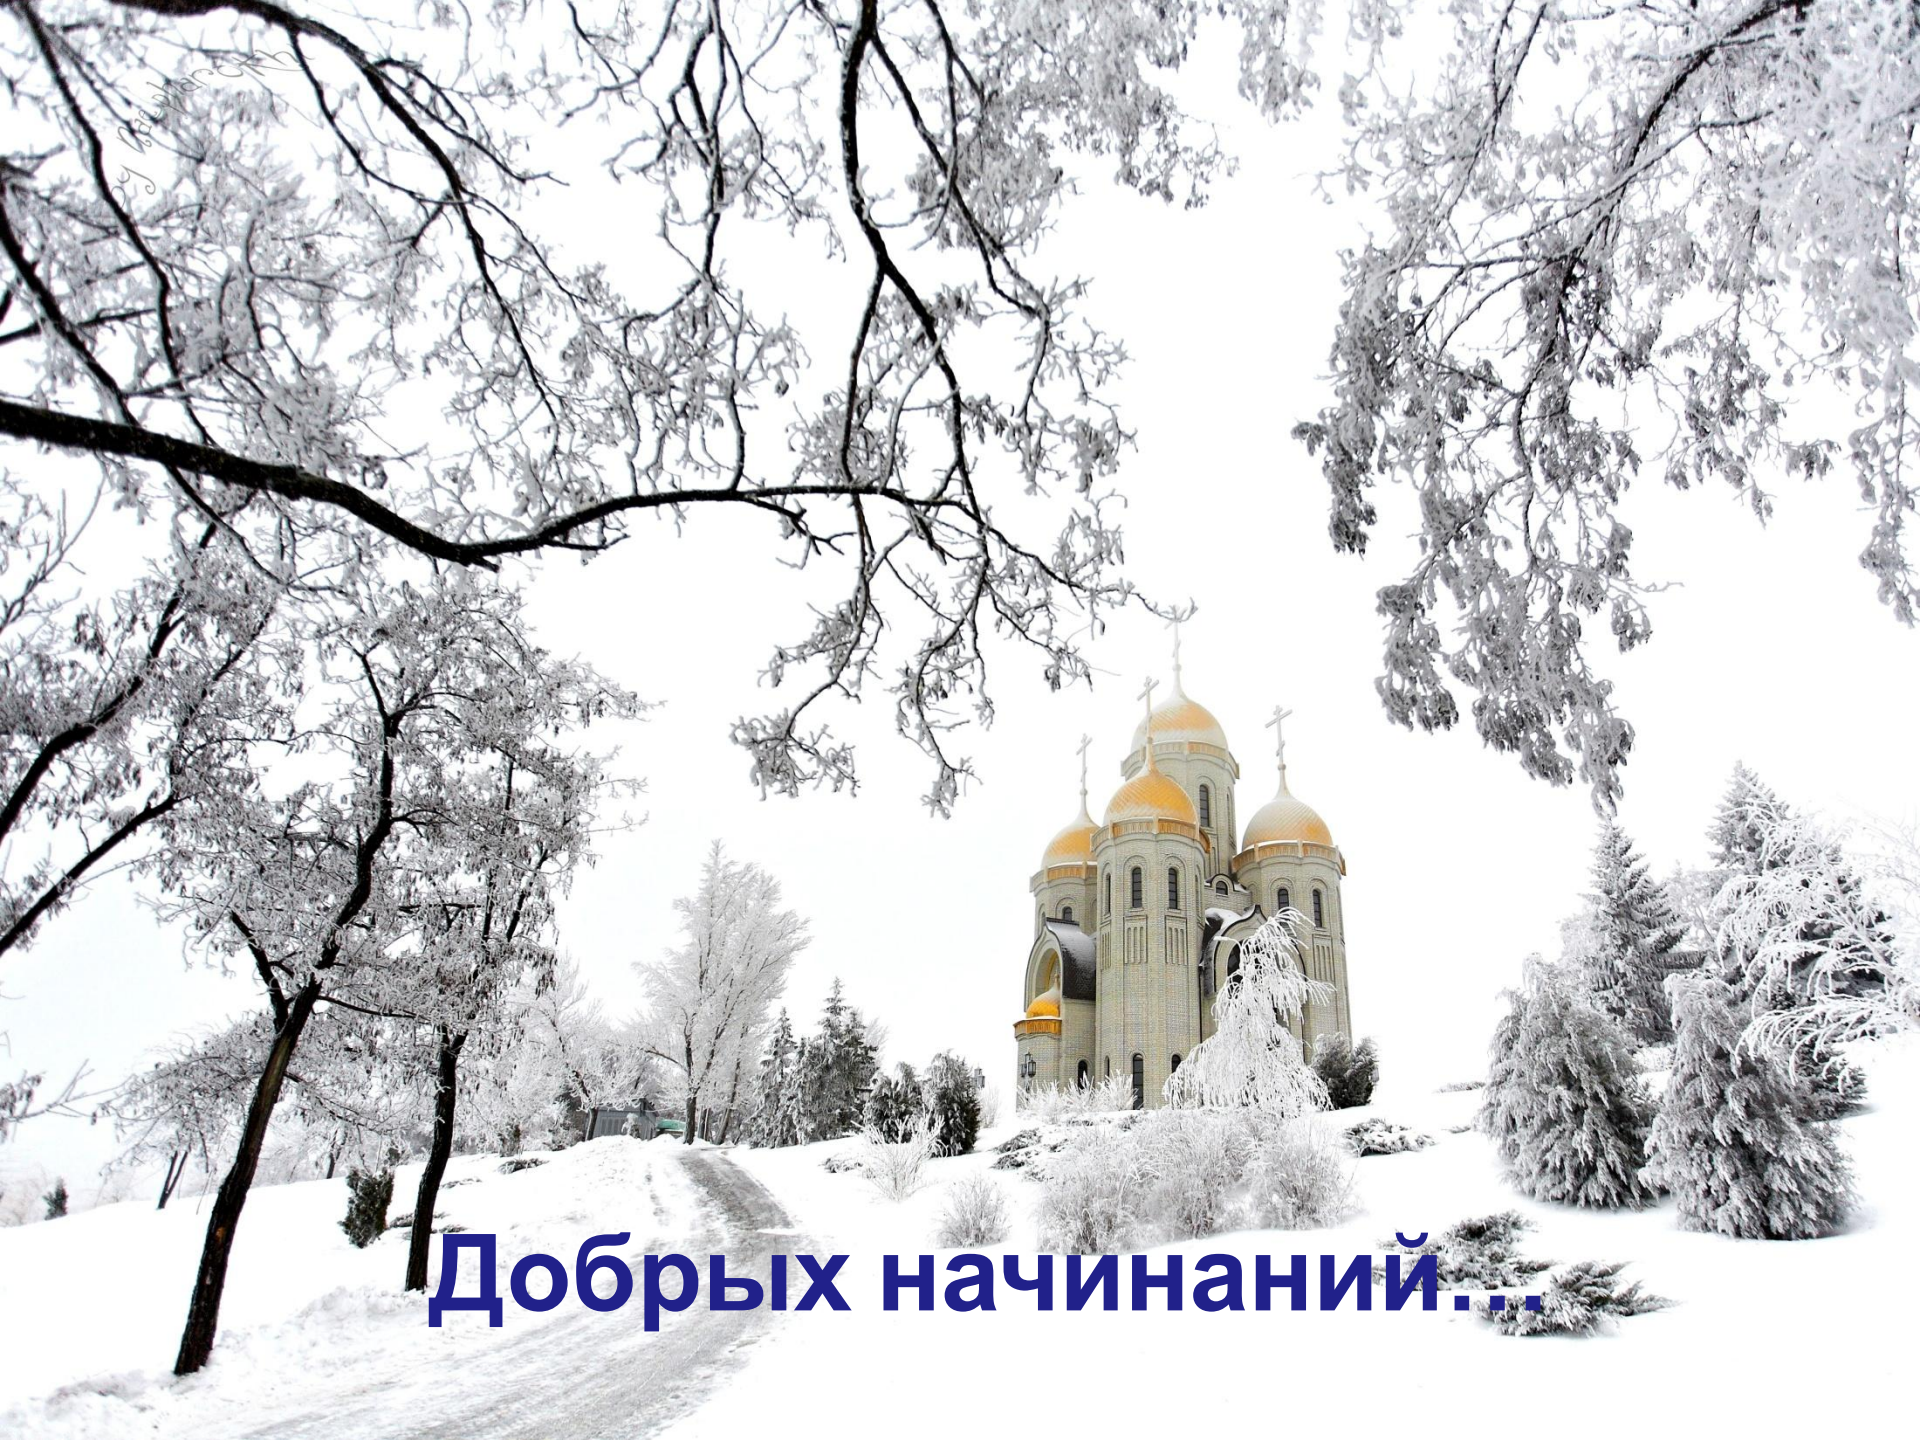

Добрых начинаний...