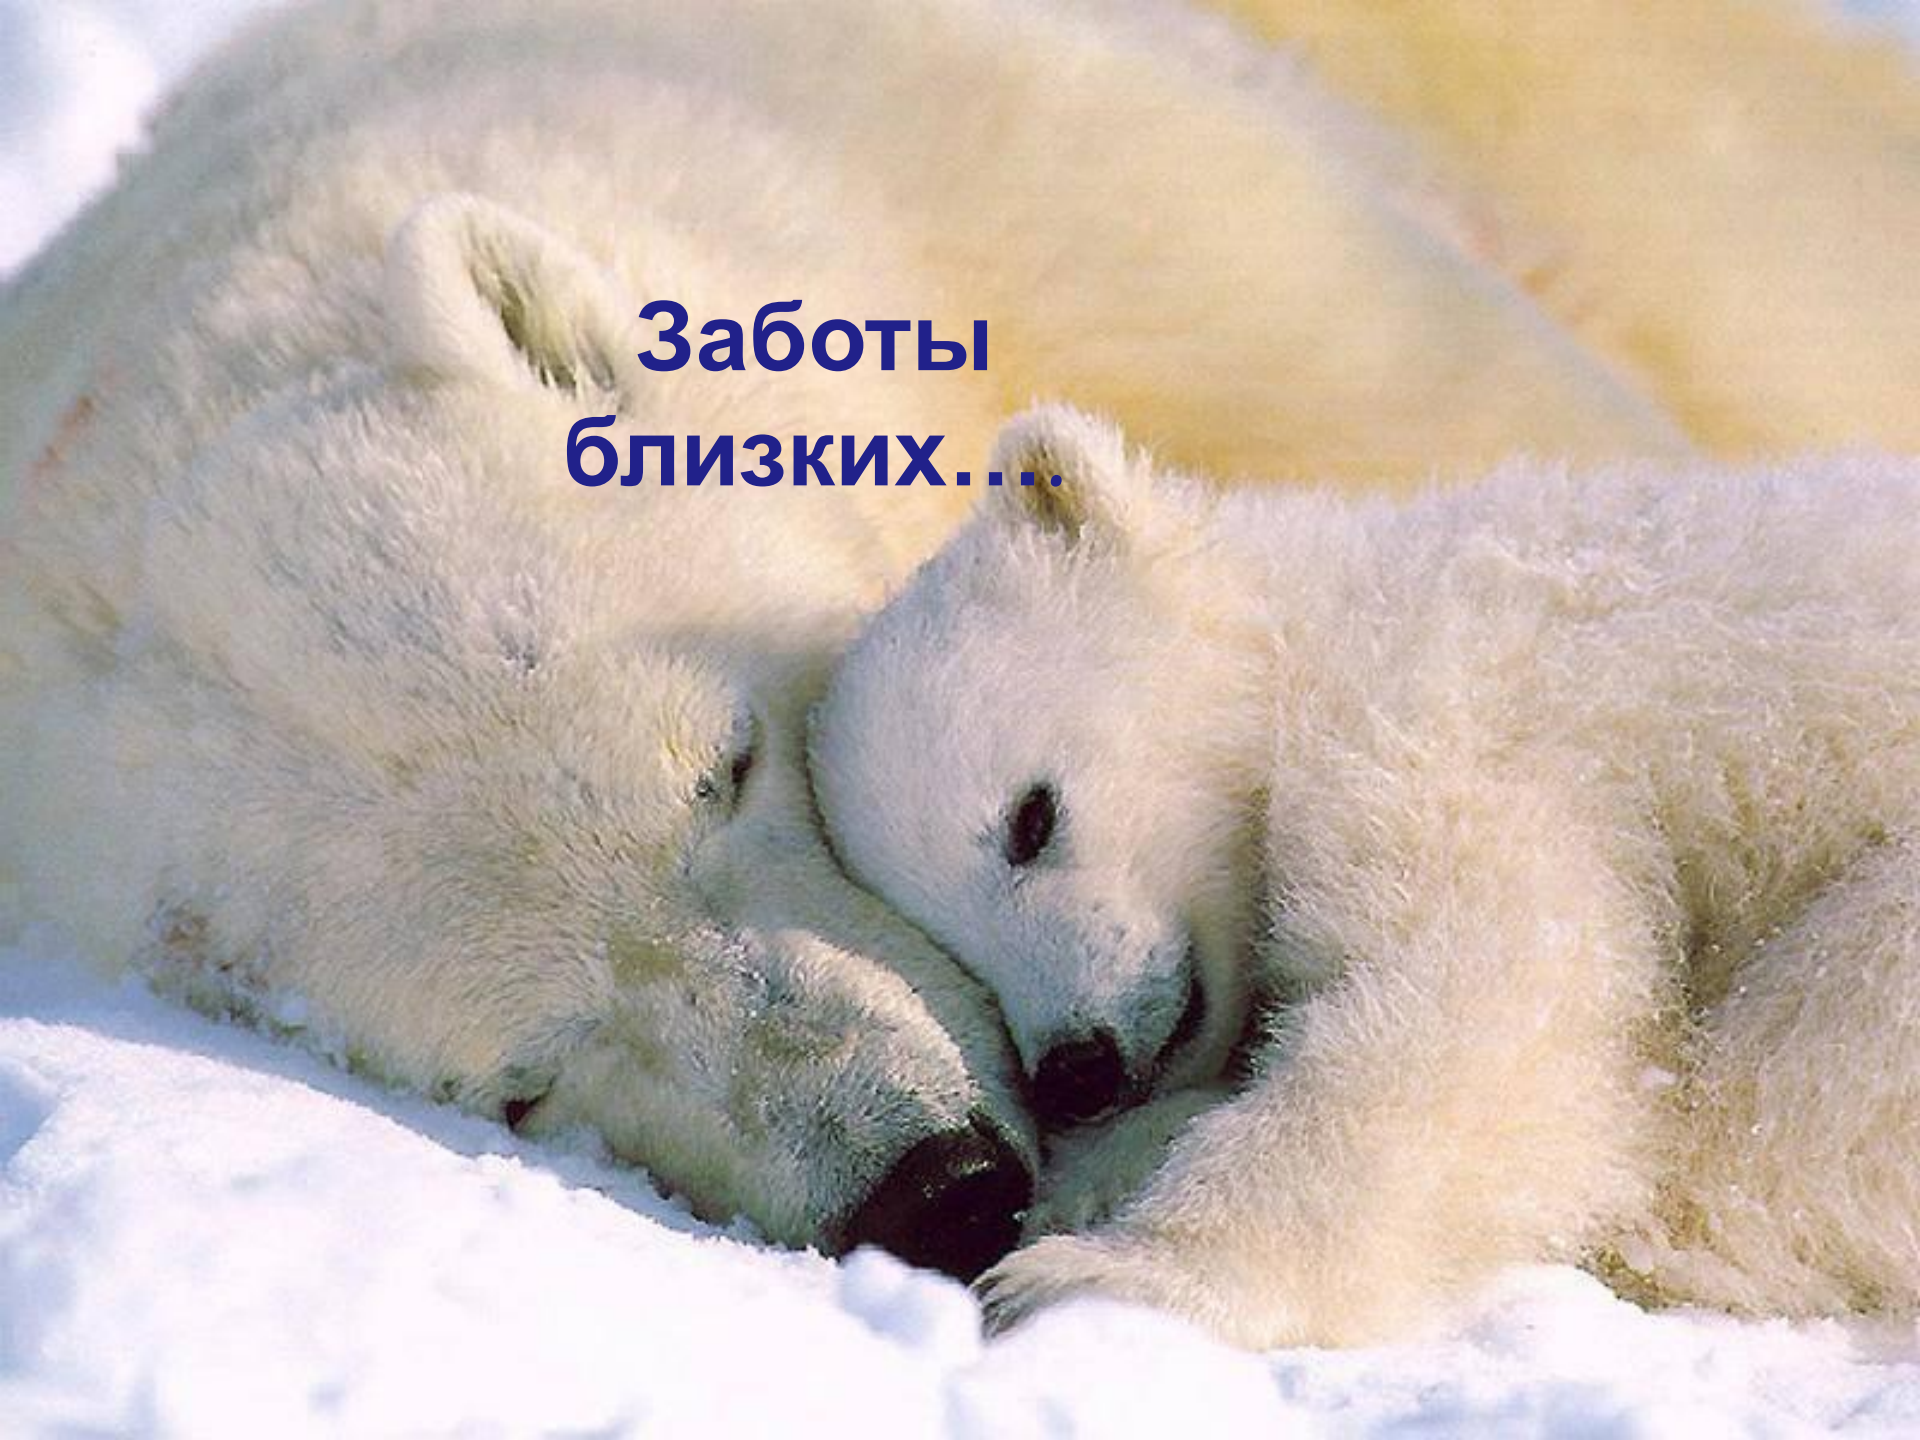

**Заботы
близких....**