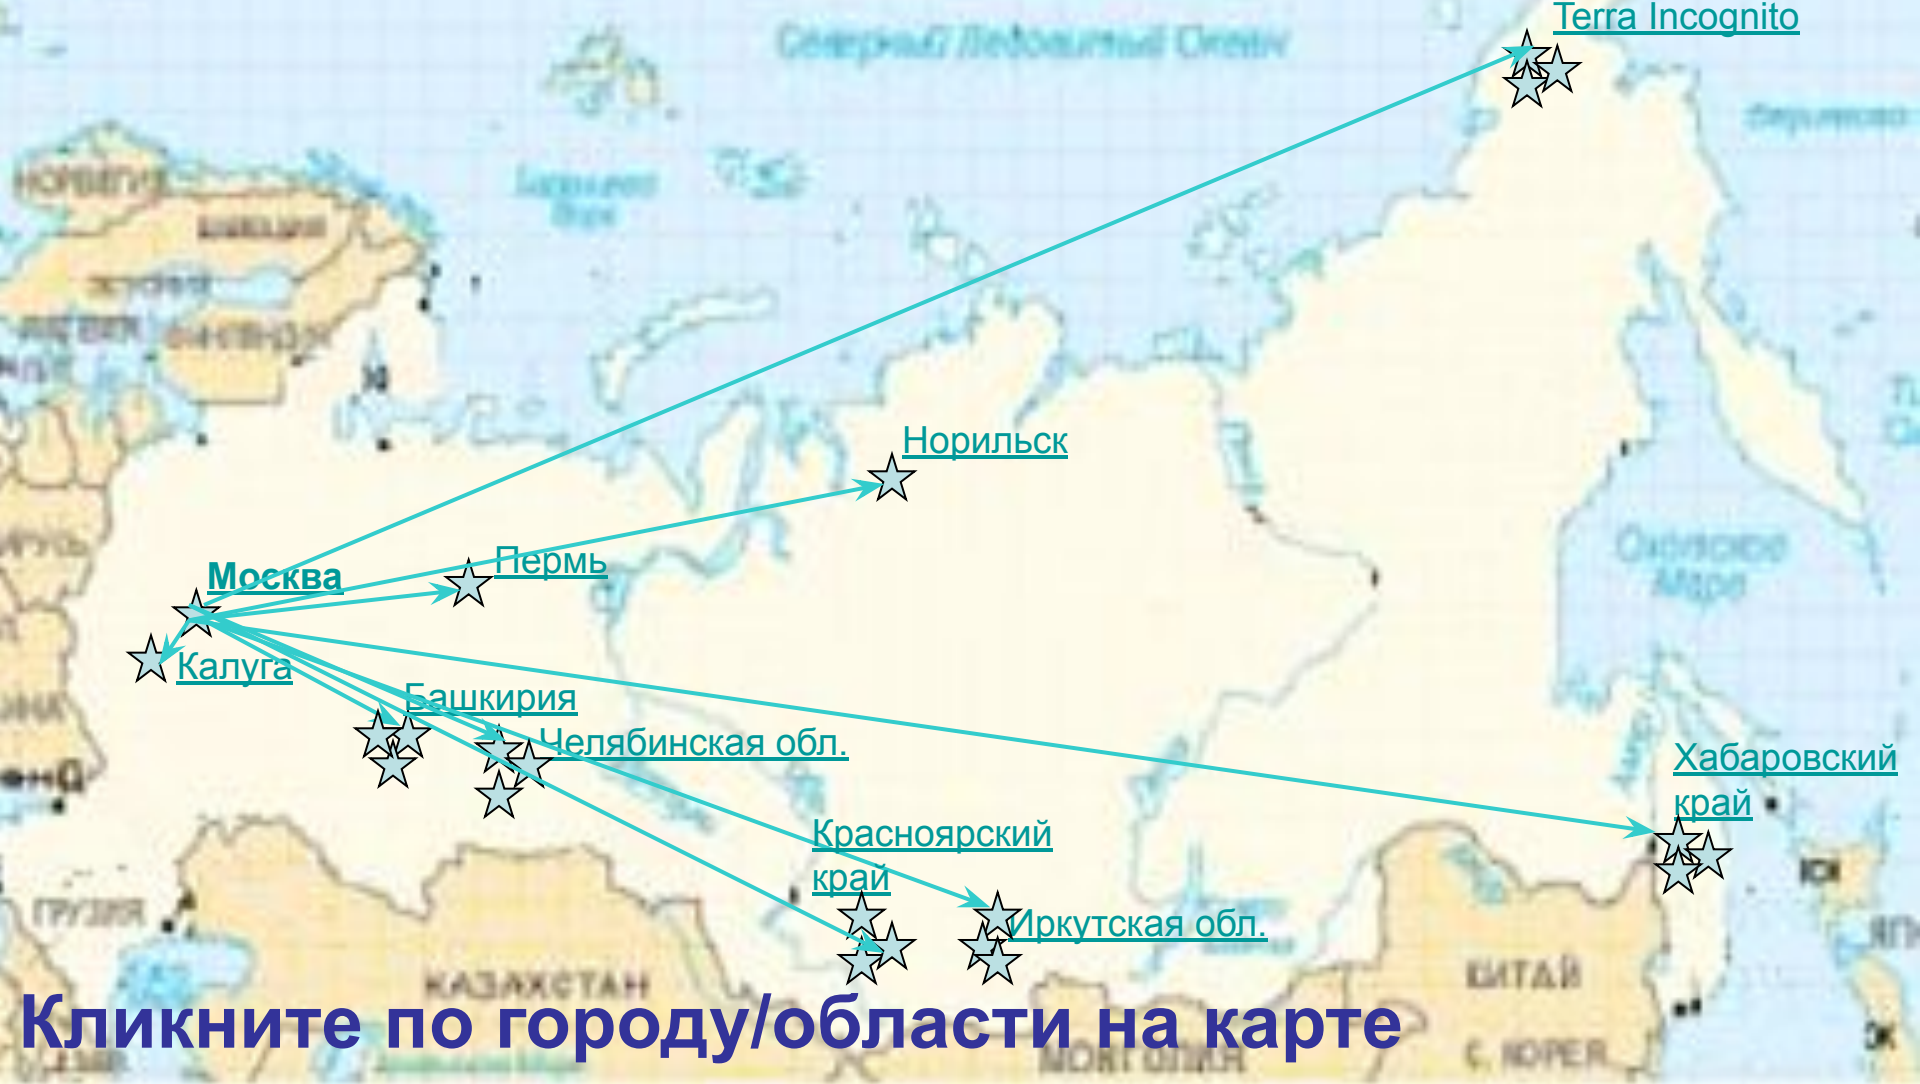

# По следам сайтов и блогов

A map of Russia with several grey ovals of varying sizes scattered across its territory, representing digital activity. The ovals are concentrated in the western and central parts of the country, with a few smaller ones in the east. The map includes labels for neighboring countries like Norway, Sweden, Finland, Kazakhstan, Mongolia, and North Korea, as well as bodies of water like the Baltic Sea and the Pacific Ocean.

Презентация слушателя  
дистанционных курсов  
«Введение в Интернет»  
Араповой  
Татьяны Арнольдовны

Вы задумывались о том, насколько широка география слушателей курса?

Кликните по городу/области на карте