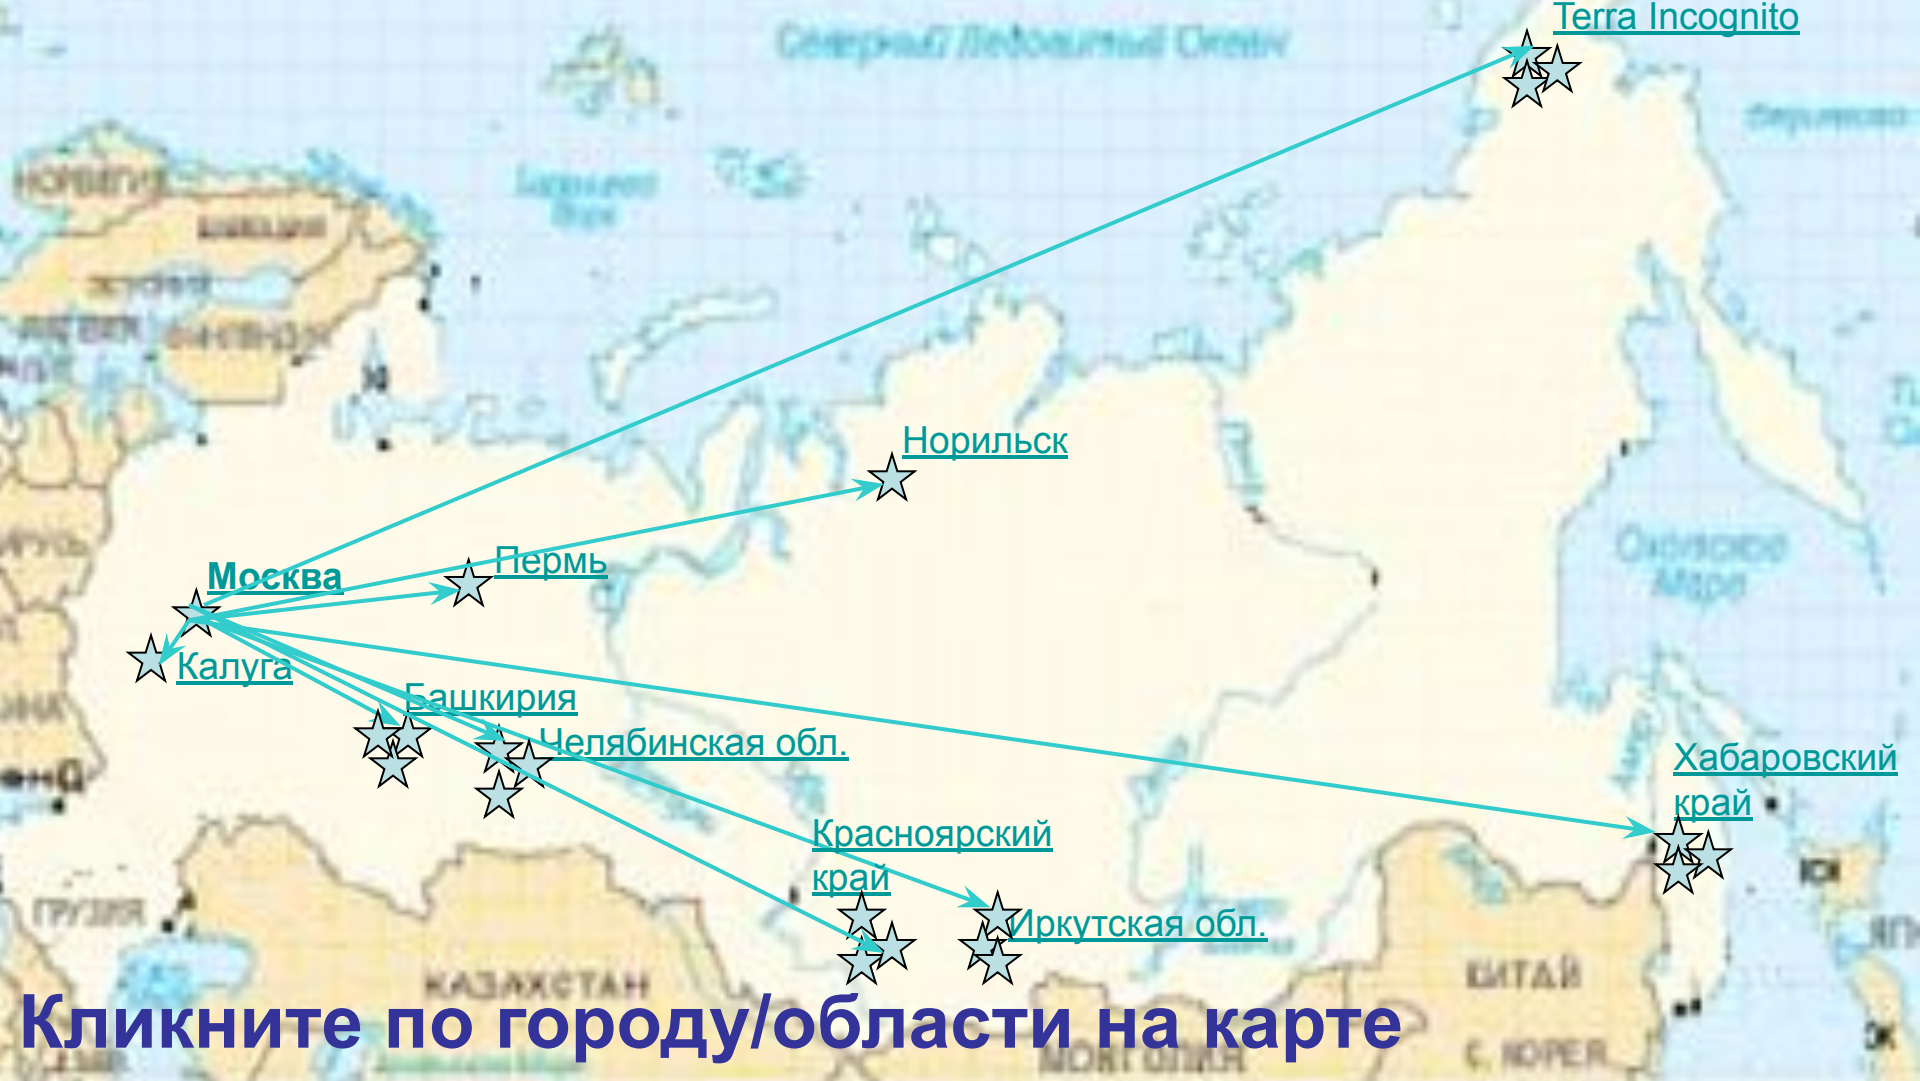

По следам сайтов и блогов

A map of Russia with several grey ovals of varying sizes scattered across its territory, representing digital activity. The ovals are concentrated in the western and central parts of the country, with a few smaller ones in the east. The map includes labels for neighboring countries like Norway, Sweden, Finland, Kazakhstan, Mongolia, and North Korea, as well as bodies of water like the Baltic Sea and the Pacific Ocean.

Презентация слушателя
дистанционных курсов
«Введение в Интернет»
Араповой
Татьяны Арнольдовны

Вы задумывались о том, насколько широка география слушателей курса?

Кликните по городу/области на карте

«По следам сайтов и