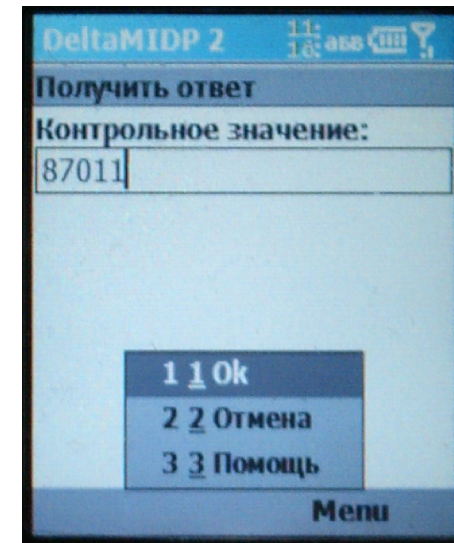

Безопасность e-Num

- Потеря и кража телефона с программой не ведут к потере ваших денег.
- Не зная ваших идентификационных данных в системе, никто не сможет воспользоваться вашими парами чисел.

- Саму программу также можно дополнительно защитить паролем.
- В новой версии WM Keeper Light сохраняется и старый способ авторизации, по секретным ключам.
- Но по нашим предположениям, новый способ станет более распространенным.

Декабрь 2005