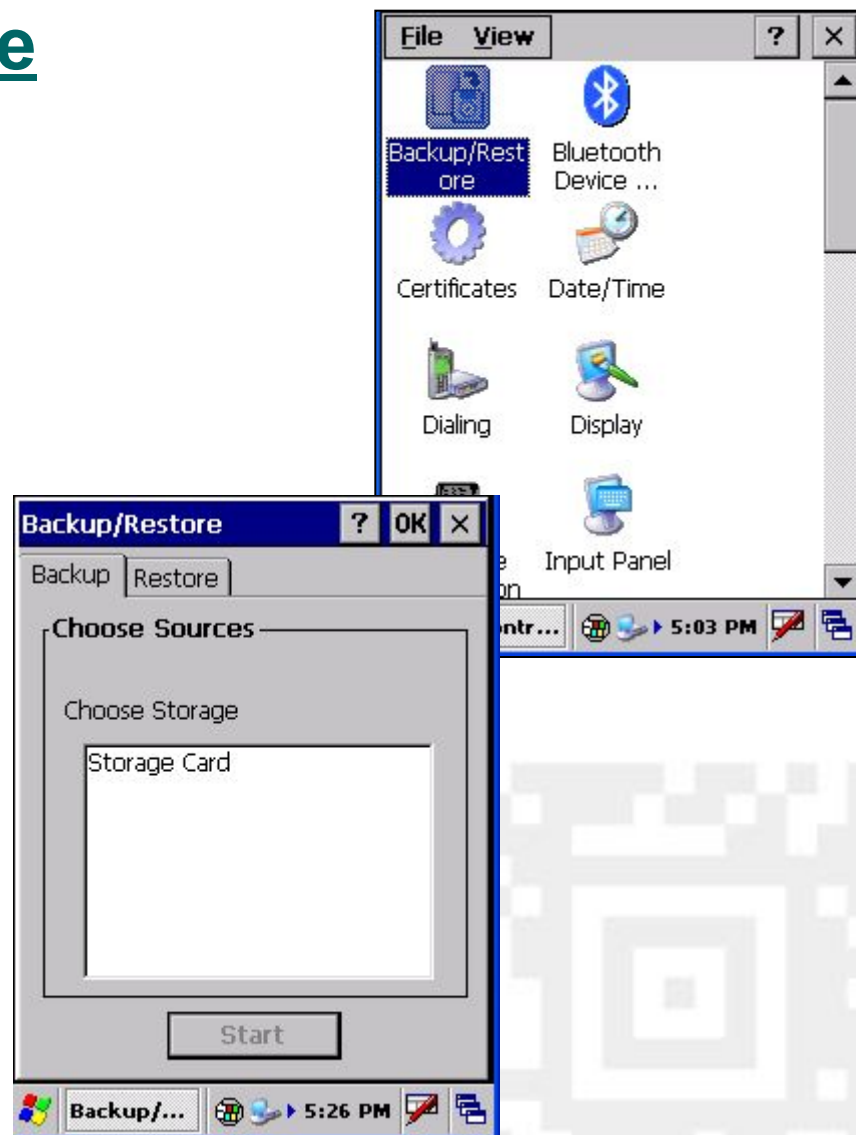

Бэкап и восстановление

- Бэкап регистра
- Бэкап данных
- Бэкап директорий
- Бэкап на карту памяти
- Восстановление