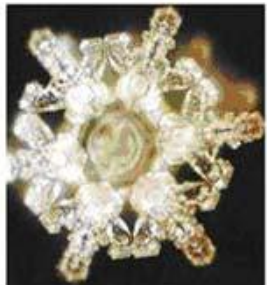

**Живая и Мертвая
вода —
миф или
реальность?**

HI

The image features the letters 'HI' in a large, bubbly, light blue font. The letters have a thick, rounded appearance with a slight shadow effect, giving them a three-dimensional, water-like quality. The 'H' is on the left and the 'I' is on the right. The background is white and filled with numerous small, light blue bubbles of varying sizes, scattered around the letters, enhancing the aquatic or bubbly theme.

Е.А. Аппелъ Копирайт © 1993

ЖИВЕТЪ И МЪРТЕВЪ БОГА

Агрегатные состояния воды

Кластер

Лебединое озеро

Аве Мария

Хэви - металл

Горный источник