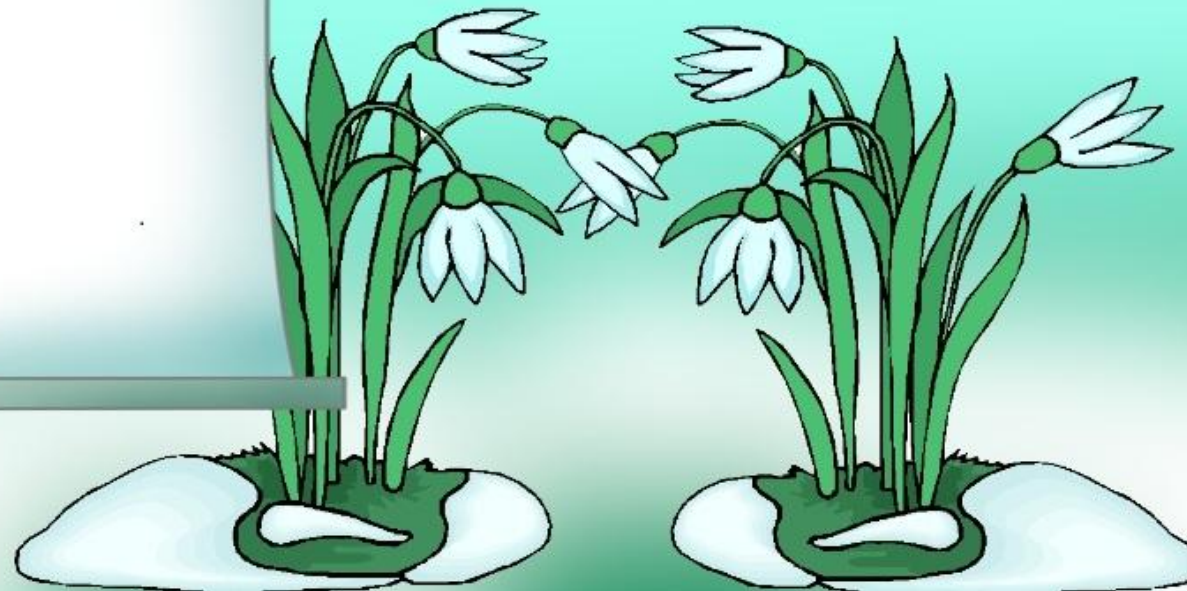

**И это время
называется
весна ...**

2007/02/01 15:17

2007/02/01 15:16

HIZAW

www.migranov.ru

A white paper boat is shown floating in shallow, rippling water. The boat is a simple, folded paper design with a pointed prow and a flat deck. The word "BECHA" is printed in a black, serif font on the side of the boat. The water is a light brownish-grey color, and the background is a blurred, darker grey, suggesting a beach or a body of water. The lighting is soft, creating gentle shadows on the boat's folds.

BECHA