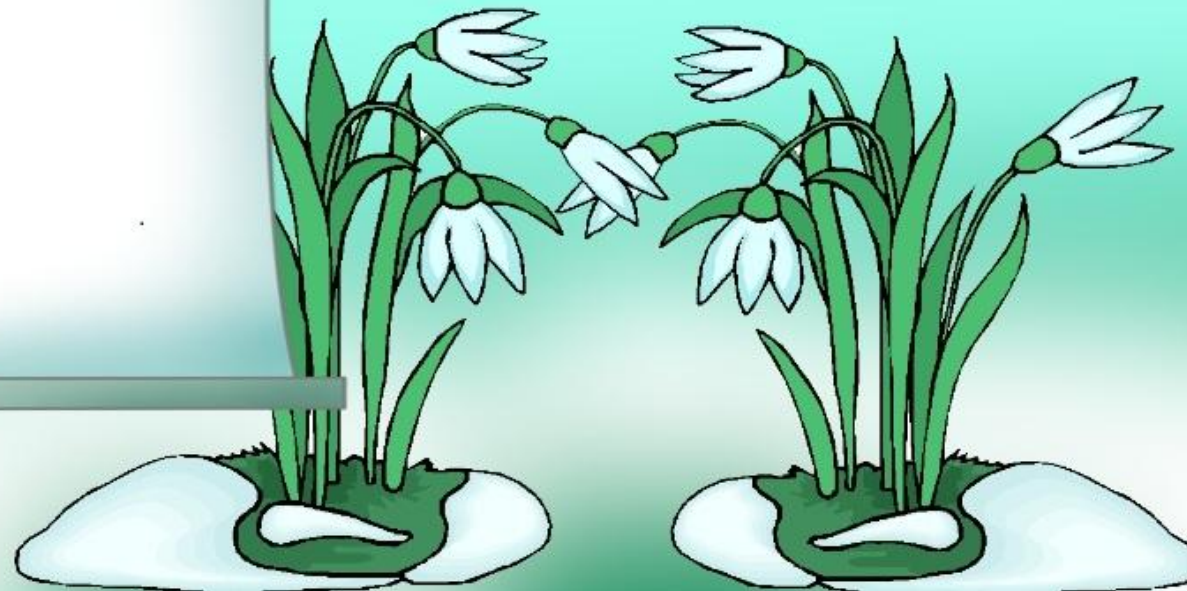

**И это время
называется
весна ...**

2007/02/01 15:17

2007/02/01 15:16

HIZAW

www.migranov.ru

A white paper boat is shown floating in shallow, rippling water. The boat is a simple, folded paper design with a pointed prow and a flat deck. The word "BECHA" is printed in a black, serif font on the side of the boat. The water is a light brownish-grey color, and the background is a blurred, darker grey, suggesting a beach or a body of water. The lighting is soft, creating gentle shadows on the boat's surface.

BECHA