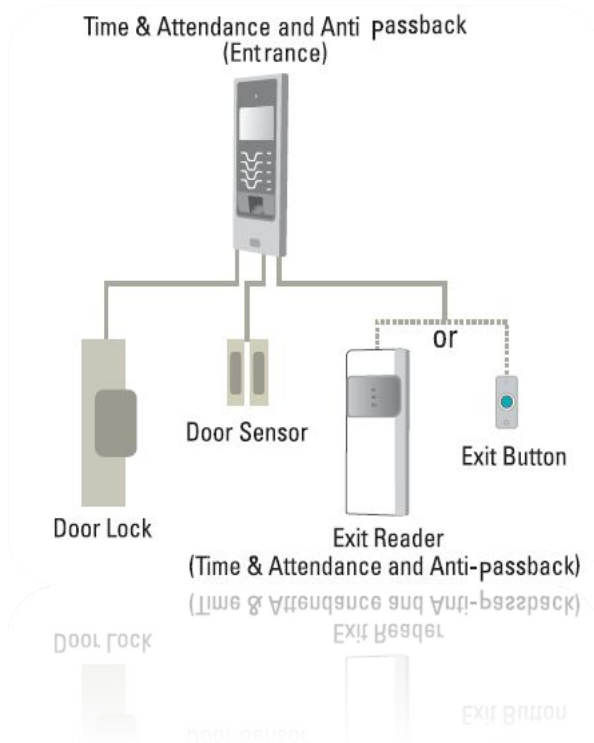

Схемы подключения

Standalone Door configuration