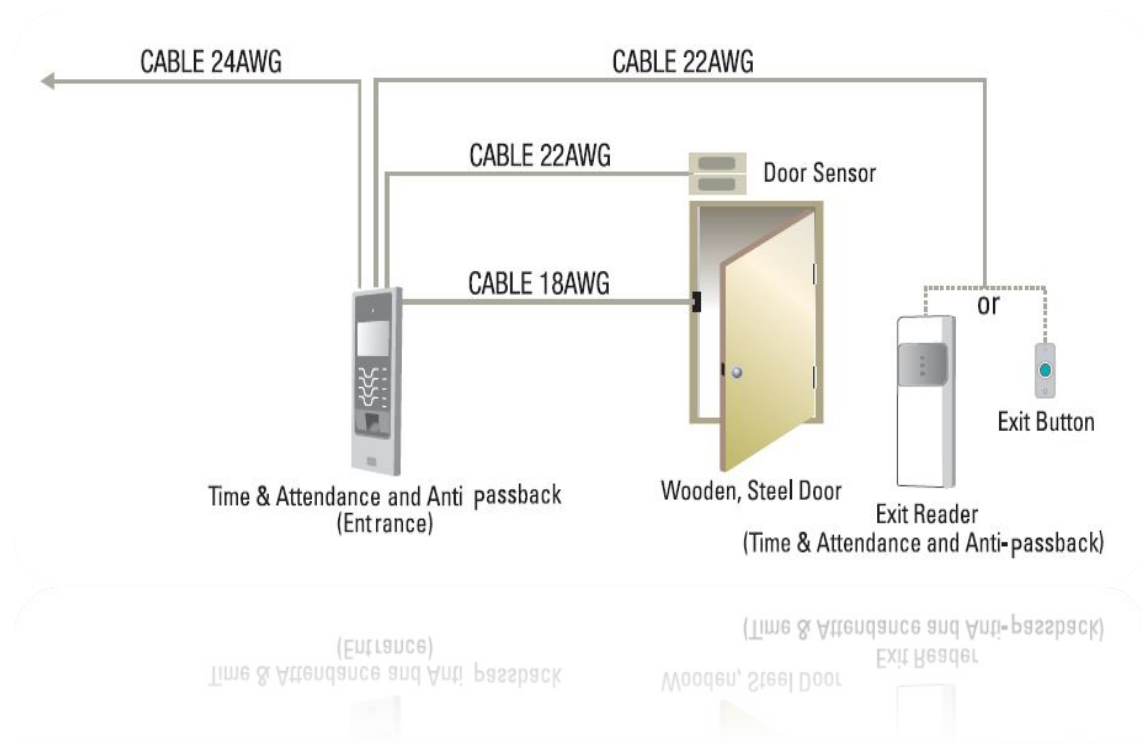

- Clamshell Design

- SSA-C120

- Key tag Type

- SSA-X500

- Add fingerprint users in the software
- USB interface

Software

SSA-M1000

Standard software package
Multi Site
Configuration
Card Management
Graphic Map
Time and Attendance

SSA-M1100

Standard software package
Multi Site
Card Management
Graphic Map
Time and Attendance

SSA-M2000

Pro Software
Multi Site
Configuration
Card management
Graphic Map
Time and Attendance
Video Integration

SSA-M2100

Standard software package
Multi Site
Card management
Graphic Map
Time and Attendance
Video Integration

Схемы подключения

Standalone Door configuration

Схемы подключения

Принцип работы ПО

Схема работы ПО