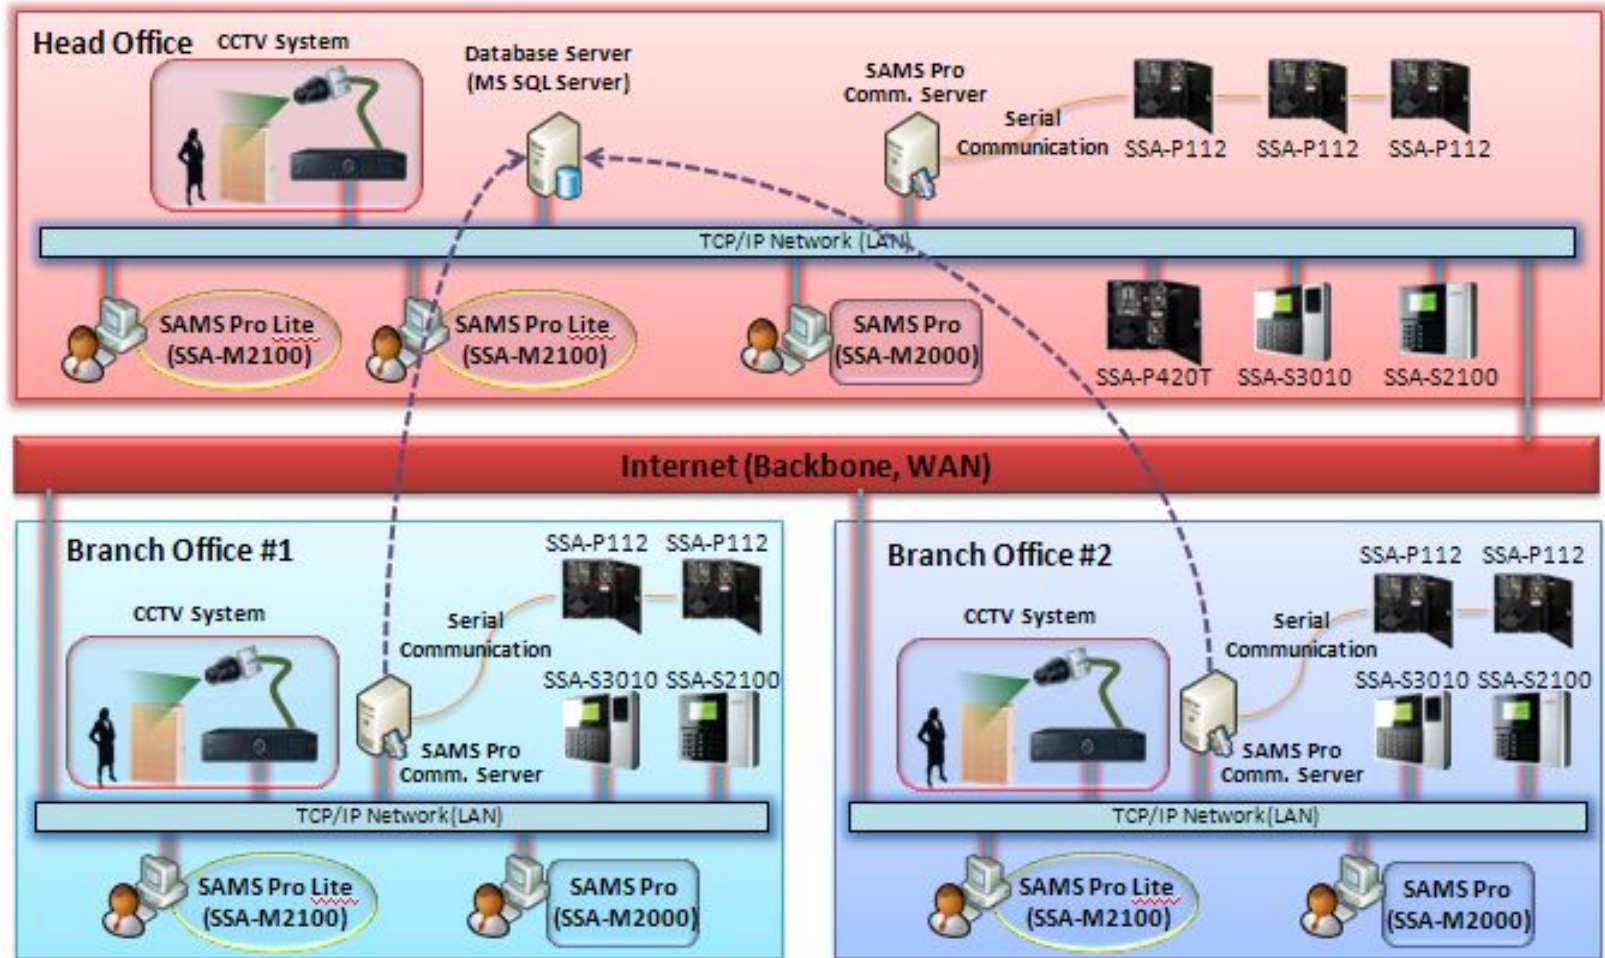

SSA-S4000/4001

- Samsung Format/Mifare Format
- Card/Fingerprint/PIN/Facial Capture
- TCP/IP, Wireless (Optional)
- Power Over Ethernet
- 1:1 Verification 1:N Identification Storable 2 – 5 fingerprint templates
- 4 Input & 6 Output
- Video output
- Stores up to 6,000 still images
- 3,5 and 10 Second Video clip recording
- Event Search by date, ID, and Event type
- External Reader Input
- Piezo Sounder
- Tamper Switch

- Clamshell Design

- SSA-C120

- Key tag Type

- SSA-X500

- Add fingerprint users in the software
- USB interface

Software

SSA-M1000

Standard software package
Multi Site
Configuration
Card Management
Graphic Map
Time and Attendance

SSA-M1100

Standard software package
Multi Site
Card Management
Graphic Map
Time and Attendance

SSA-M2000

Pro Software
Multi Site
Configuration
Card management
Graphic Map
Time and Attendance
Video Integration

SSA-M2100

Standard software package
Multi Site
Card management
Graphic Map
Time and Attendance
Video Integration

Схемы подключения

Standalone Door configuration

Схемы подключения

Принцип работы ПО

Схема работы ПО