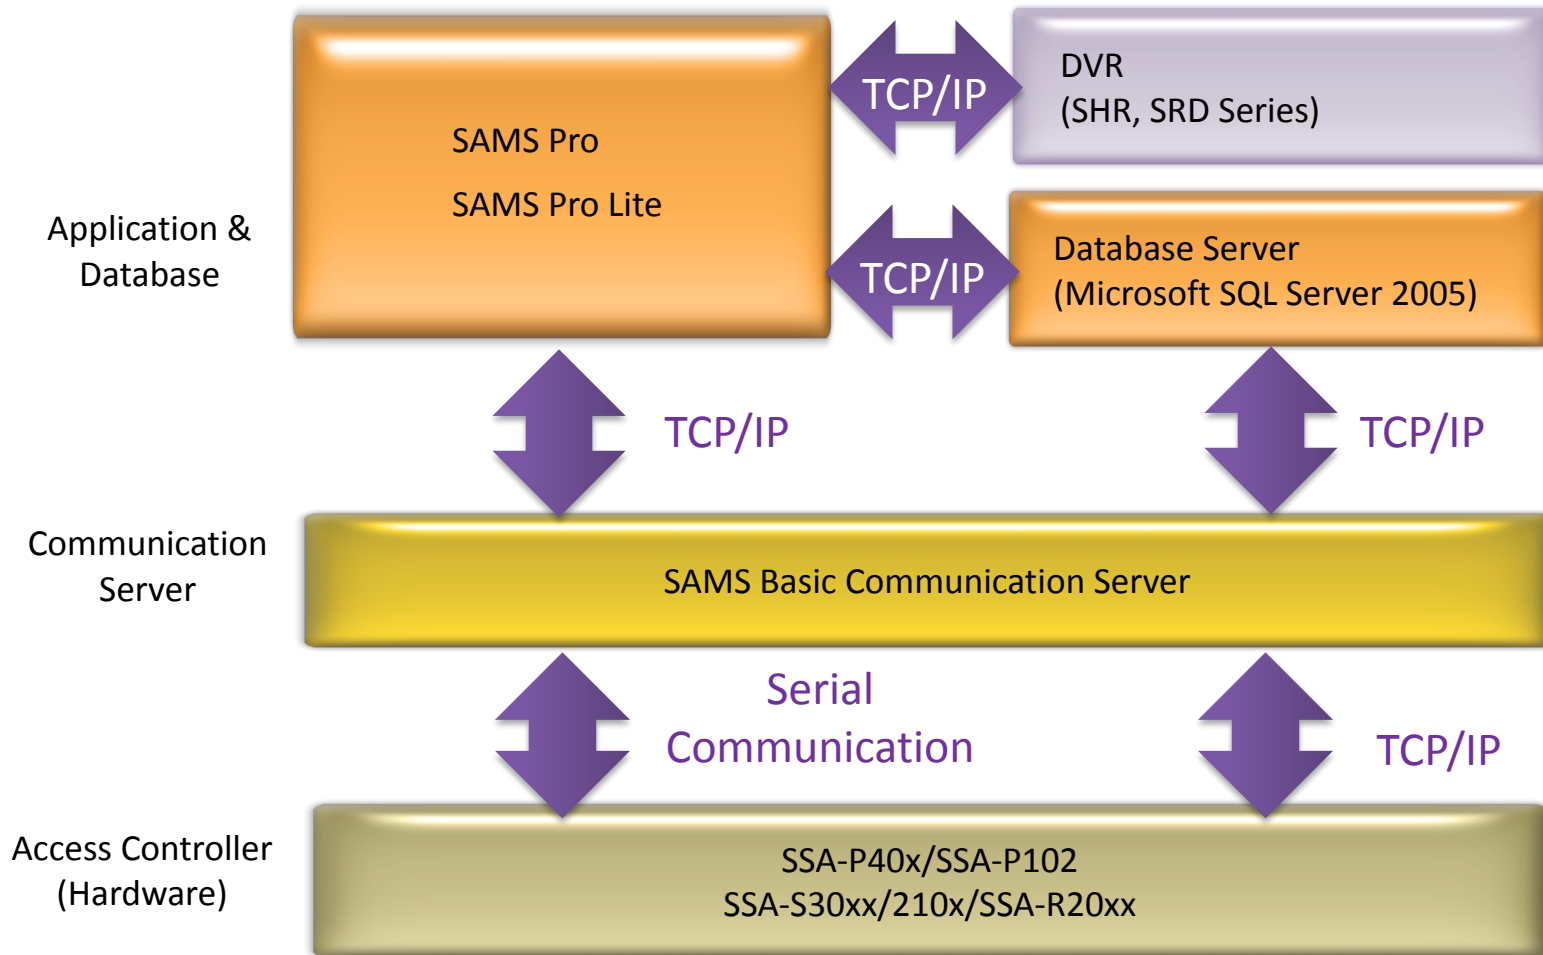

- Clamshell Design

- SSA-C120

- Key tag Type

- SSA-X500

- Add fingerprint users in the software
- USB interface

Software

SSA-M1000

Standard software package
Multi Site
Configuration
Card Management
Graphic Map
Time and Attendance

SSA-M1100

Standard software package
Multi Site
Card Management
Graphic Map
Time and Attendance

SSA-M2000

Pro Software
Multi Site
Configuration
Card management
Graphic Map
Time and Attendance
Video Integration

SSA-M2100

Standard software package
Multi Site
Card management
Graphic Map
Time and Attendance
Video Integration

Схемы подключения

Standalone Door configuration

Схемы подключения

Принцип работы ПО

Схема работы ПО