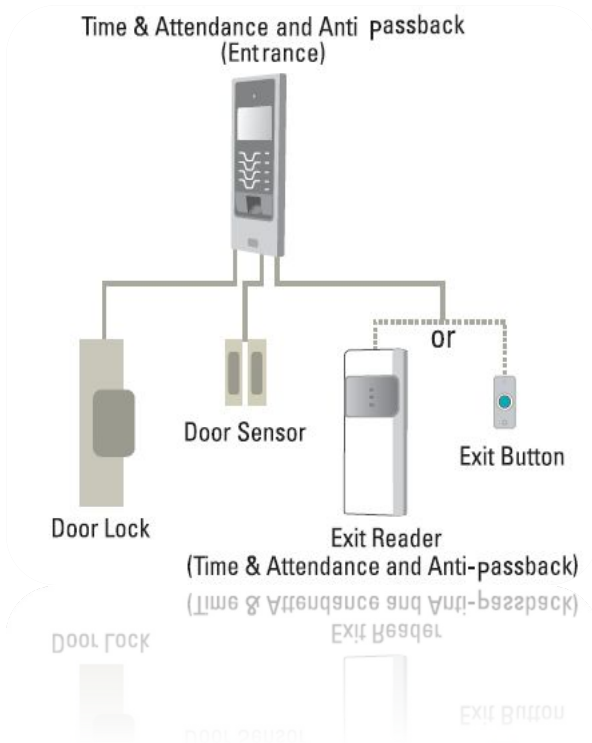

- Clamshell Design

- SSA-C120

- Key tag Type

- SSA-X500

- Add fingerprint users in the software
- USB interface

Software

SSA-M1000

Standard software package
Multi Site
Configuration
Card Management
Graphic Map
Time and Attendance

SSA-M2100

Standard software package
Multi Site
Card management
Graphic Map
Time and Attendance
Video Integration

Схемы подключения

Standalone Door configuration

Схемы подключения

Принцип работы ПО

Схема работы ПО