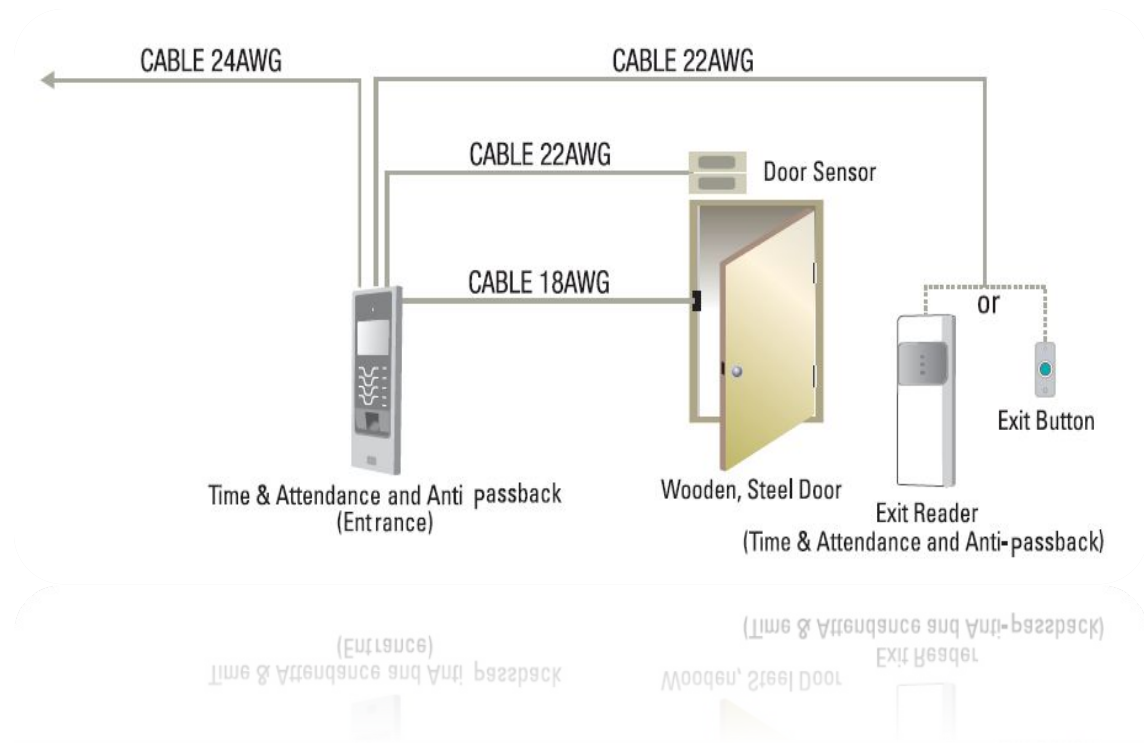

- Clamshell Design

- SSA-C120

- Key tag Type

- SSA-X500

- Add fingerprint users in the software
- USB interface

Software

SSA-M1000

Standard software package
Multi Site
Configuration
Card Management
Graphic Map
Time and Attendance

SSA-M1100

Standard software package
Multi Site
Card Management
Graphic Map
Time and Attendance

SSA-M2000

Pro Software
Multi Site
Configuration
Card management
Graphic Map
Time and Attendance
Video Integration

SSA-M2100

Standard software package
Multi Site
Card management
Graphic Map
Time and Attendance
Video Integration

Схемы подключения

Standalone Door configuration

Схемы подключения

Принцип работы ПО

Схема работы ПО