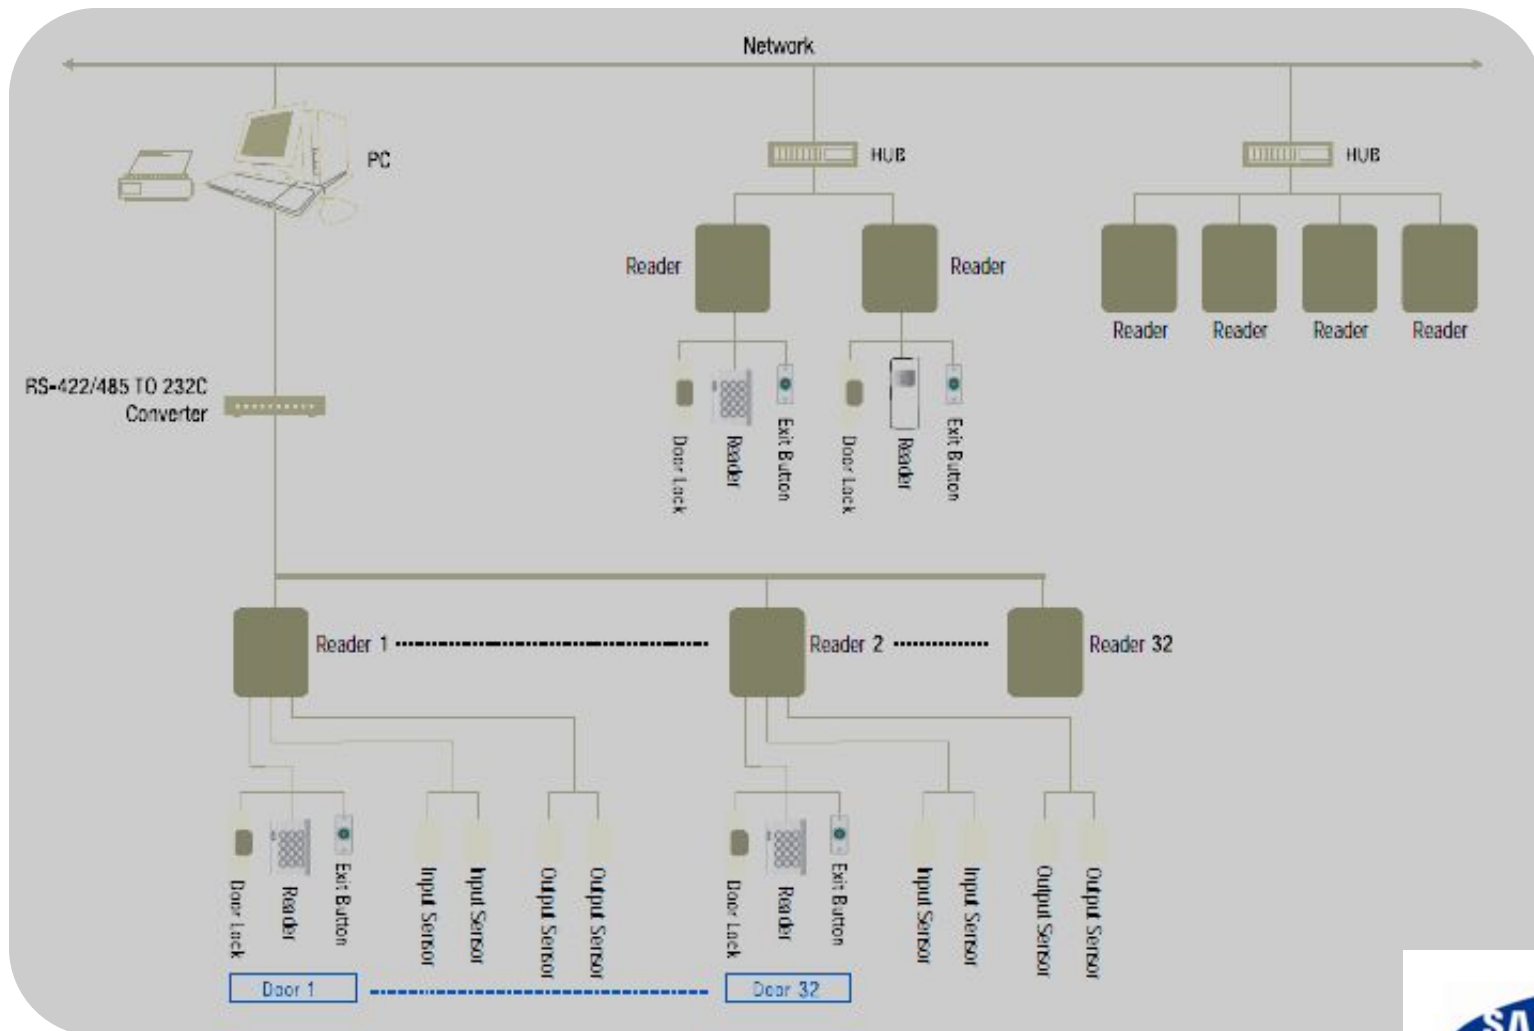

Схемы подключения