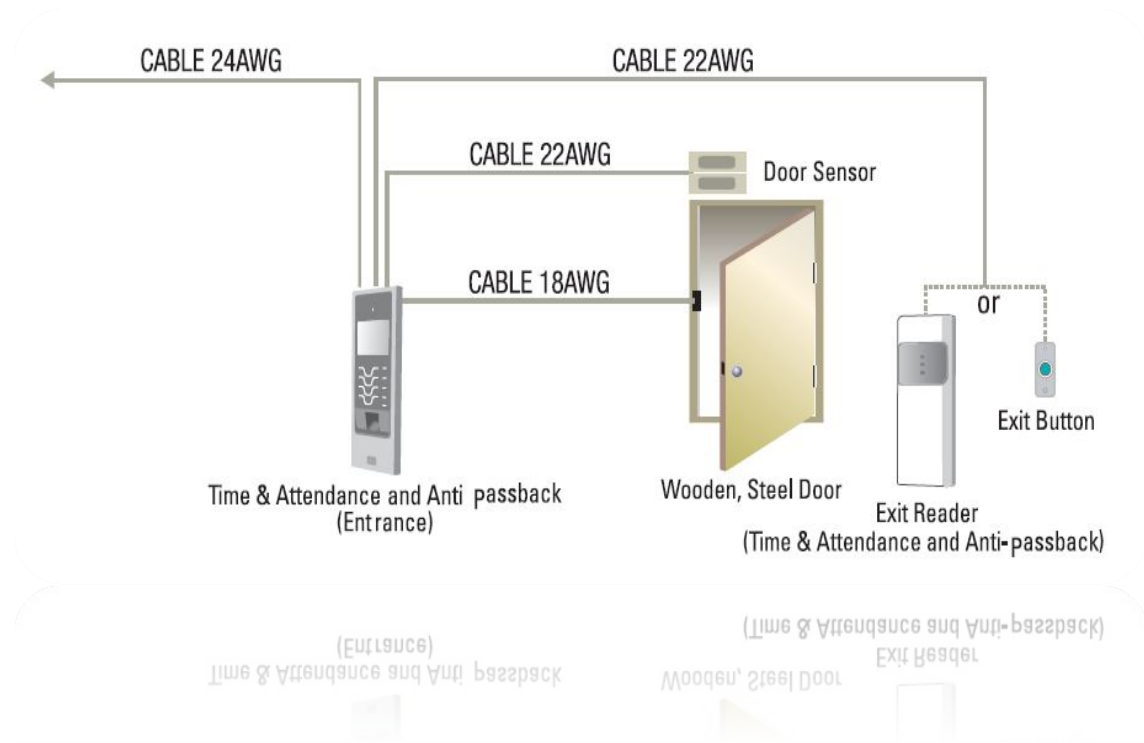

Схемы подключения

Standalone Door configuration