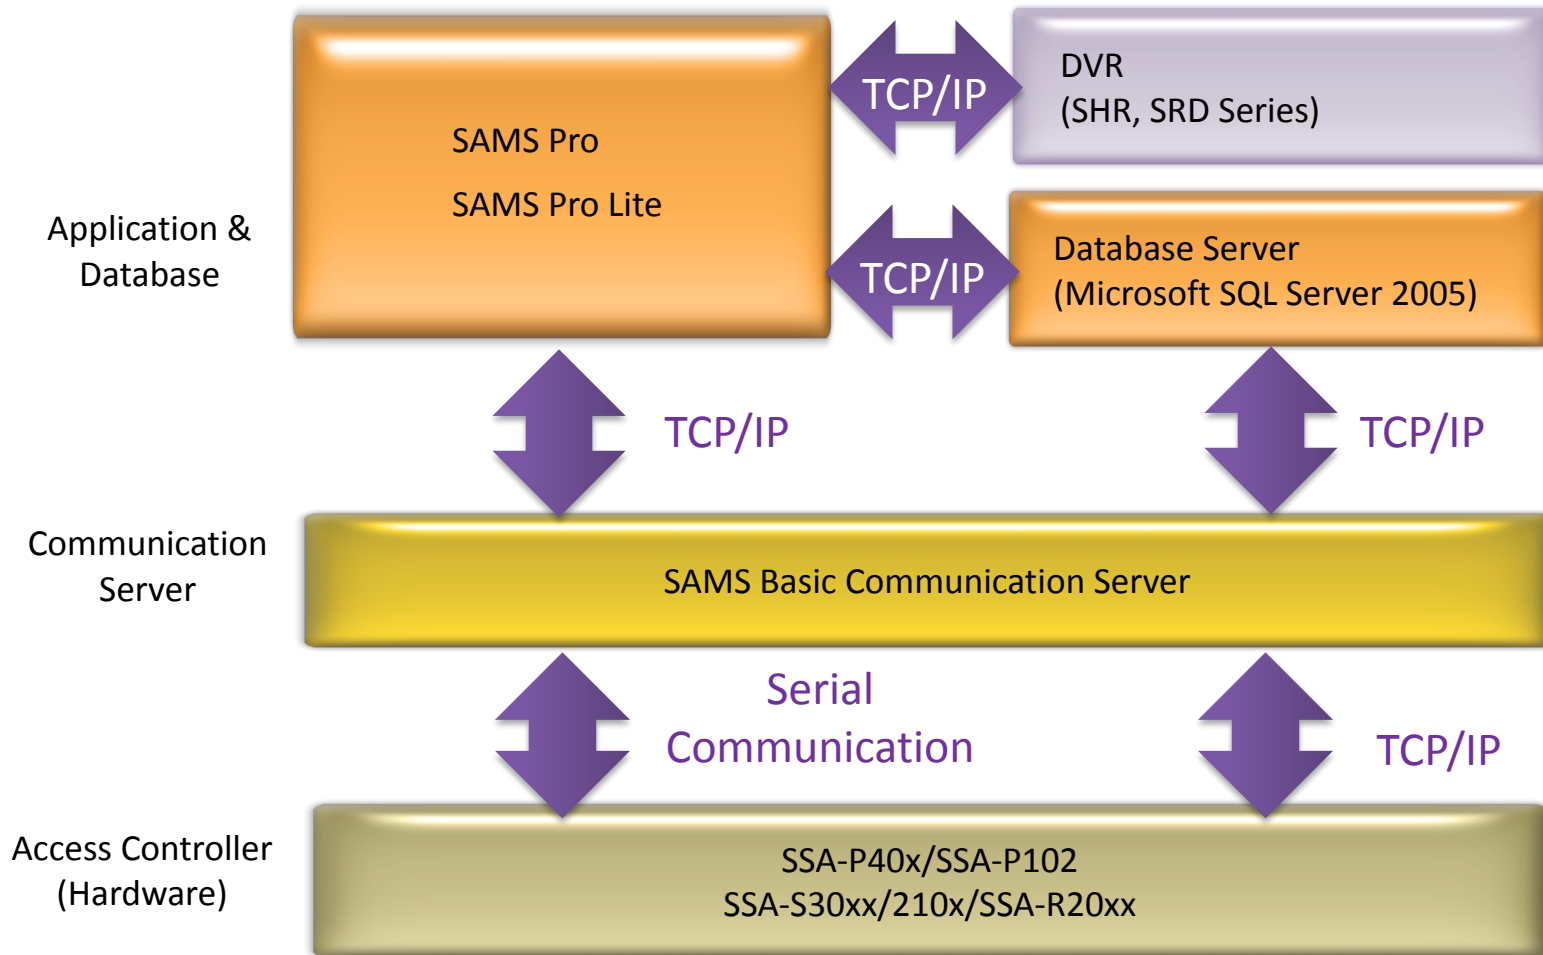

Принцип работы ПО