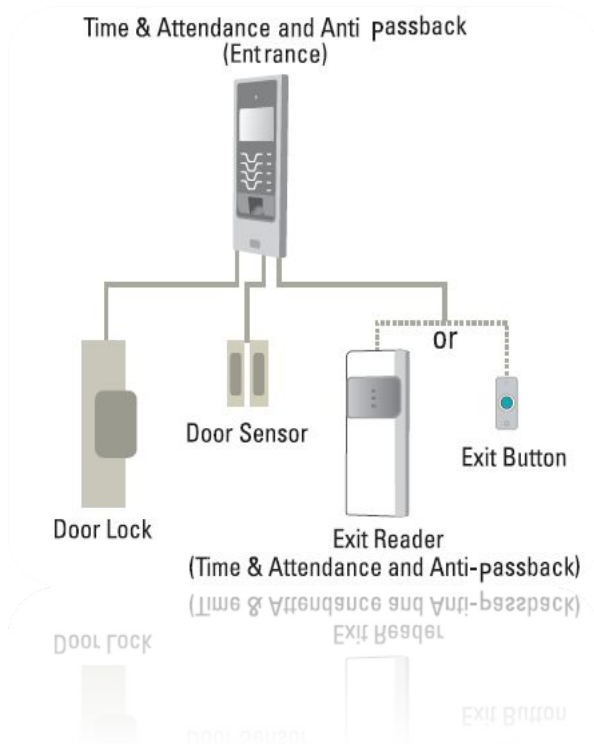

- Clamshell Design

- SSA-C120

- Key tag Type

- SSA-X500

- Add fingerprint users in the software
- USB interface

Software

SSA-M1000

Standard software package
Multi Site
Configuration
Card Management
Graphic Map
Time and Attendance

SSA-M2100

Standard software package
Multi Site
Card management
Graphic Map
Time and Attendance
Video Integration

Схемы подключения

Standalone Door configuration

Схемы подключения

Принцип работы ПО

Схема работы ПО