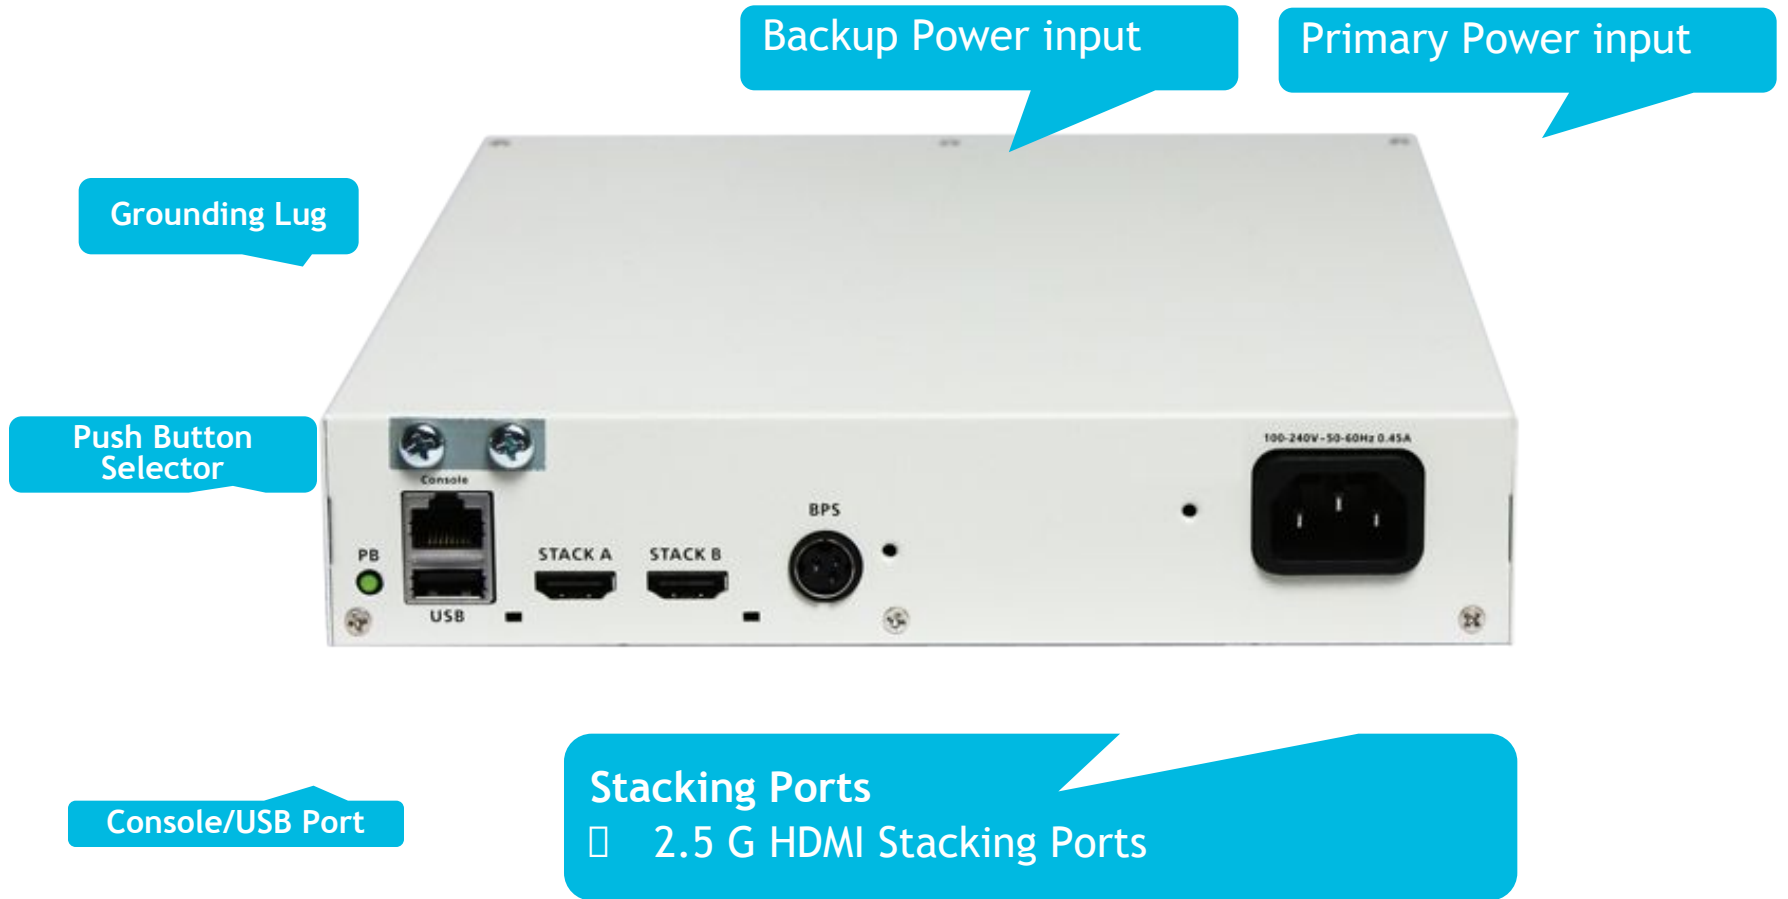

OmniSwitch 6250-24M

System Status
LEDs

Port Status LEDs

User Interface Ports

- Ports 1-24
RJ45 FE ports

User/Uplink Ports

- Ports 25-26 1G Combo
RJ45/SFP ports

OmniSwitch 6250-24M - обратная сторона

OmniSwitch 6250-24

System Status LEDs

Port Status LEDs

User Interface Ports

- Ports 1-24 RJ45 FE ports

User/Uplink Ports

- Ports 25-26 1G Combo RJ45/SFP ports

OmniSwitch 6250-24 - обратная сторона

OmniSwitch 6250-P24

External primary PoE supply and tray system

System Status LEDs

Port Status LEDs

User Interface Ports

- Ports 1-24 RJ45 FE ports

User/Uplink Ports

- Ports 25-26 1G Combo RJ45/SFP ports