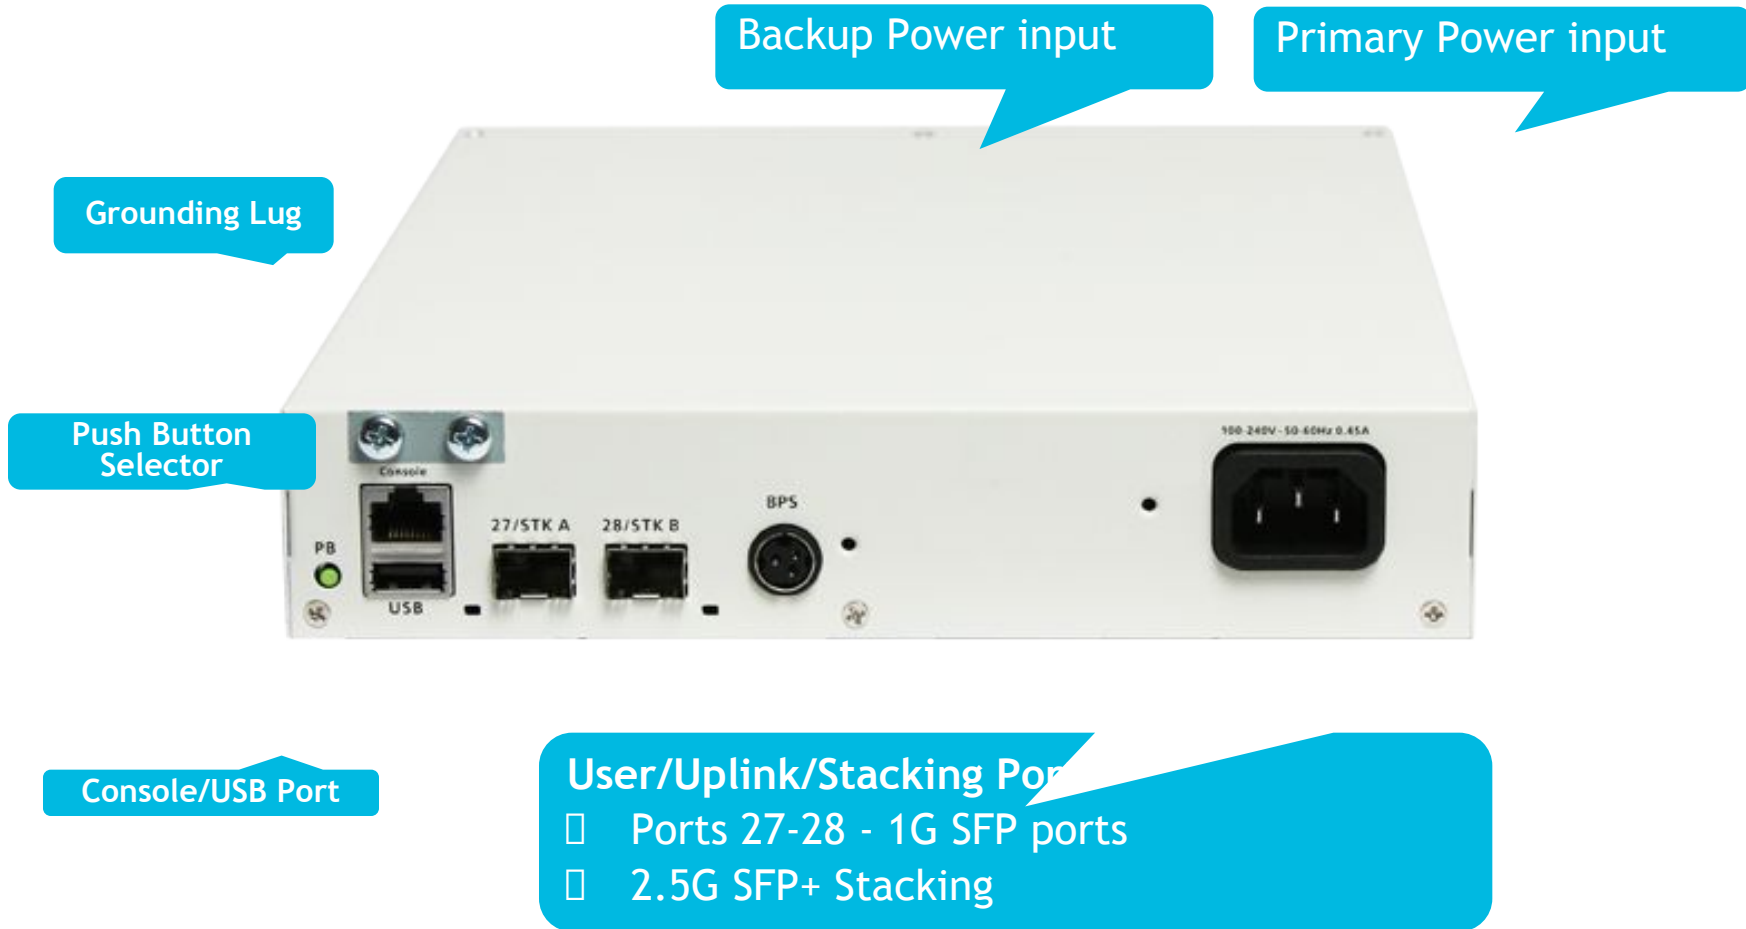

OmniSwitch 6250-24M - обратная сторона