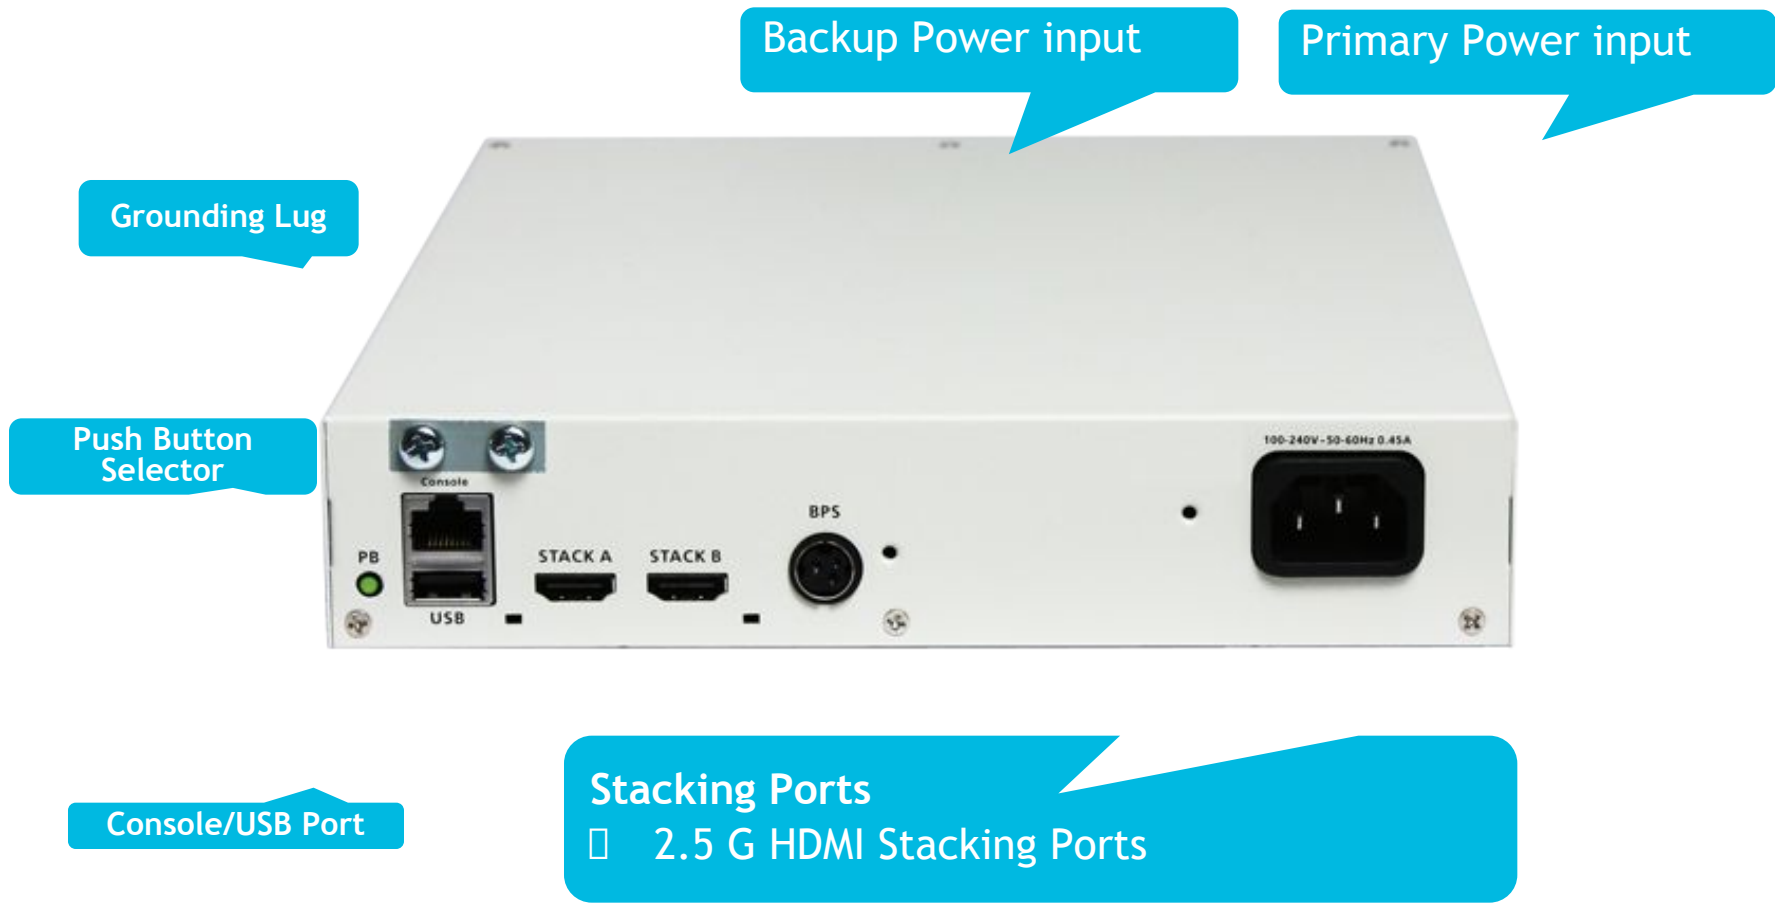

OmniSwitch 6250-24M

System Status
LEDs

Port Status LEDs

User Interface Ports

- Ports 1-24
RJ45 FE ports

User/Uplink Ports

- Ports 25-26 1G Combo
RJ45/SFP ports

OmniSwitch 6250-24M - обратная сторона

OmniSwitch 6250-24

System Status LEDs

Port Status LEDs

User Interface Ports

- Ports 1-24 RJ45 FE ports

User/Uplink Ports

- Ports 25-26 1G Combo RJ45/SFP ports

OmniSwitch 6250-24 - обратная сторона

OmniSwitch 6250-P24

External primary PoE supply and tray system

System Status LEDs

Port Status LEDs

User Interface Ports

- Ports 1-24 RJ45 FE ports

User/Uplink Ports

- Ports 25-26 1G Combo RJ45/SFP ports