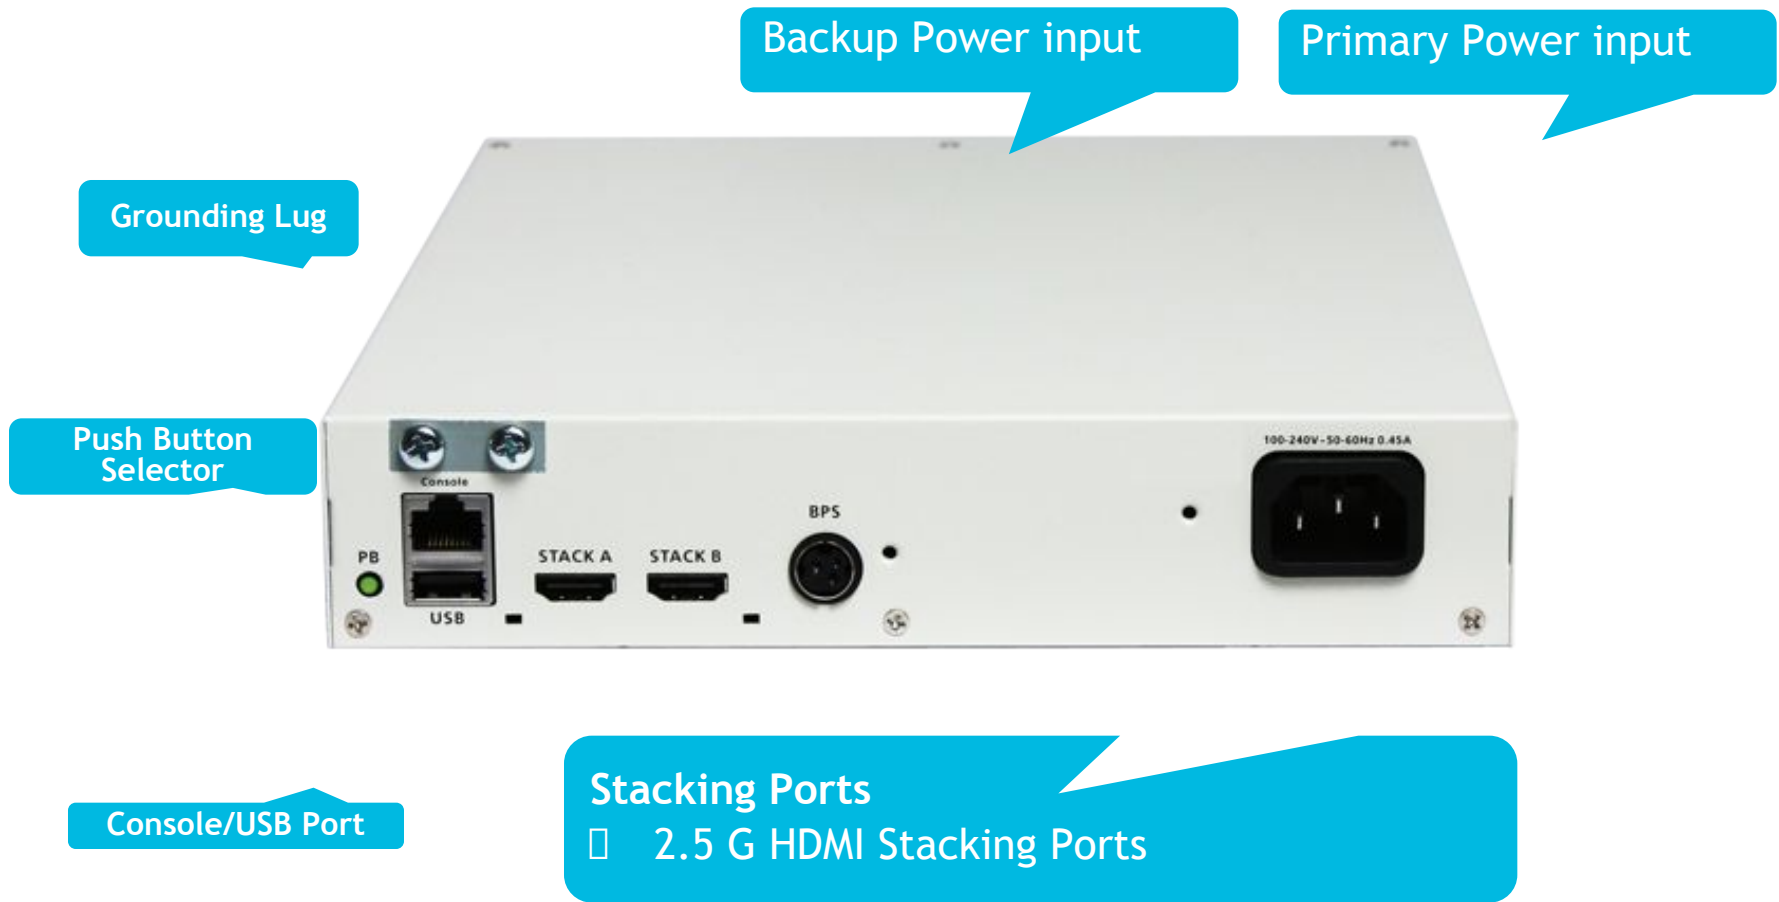

OmniSwitch 6250-24 - обратная сторона