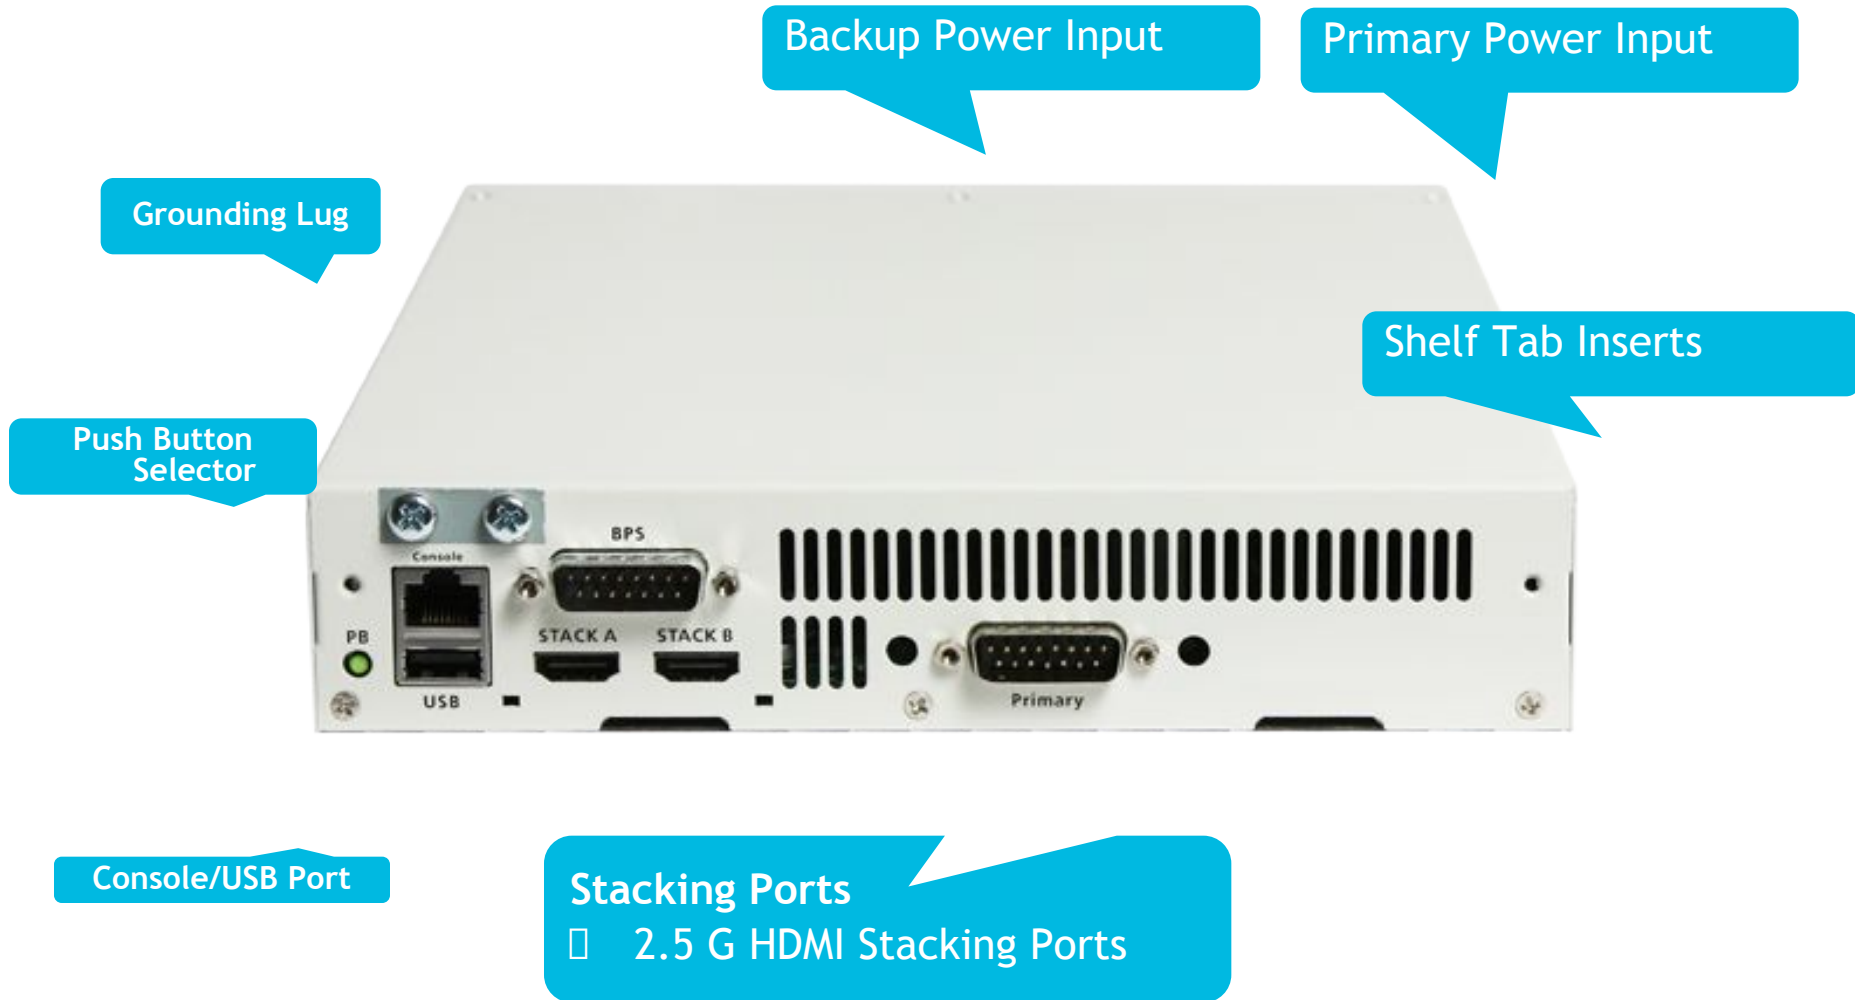

OmniSwitch 6250-P24 - обратная сторона