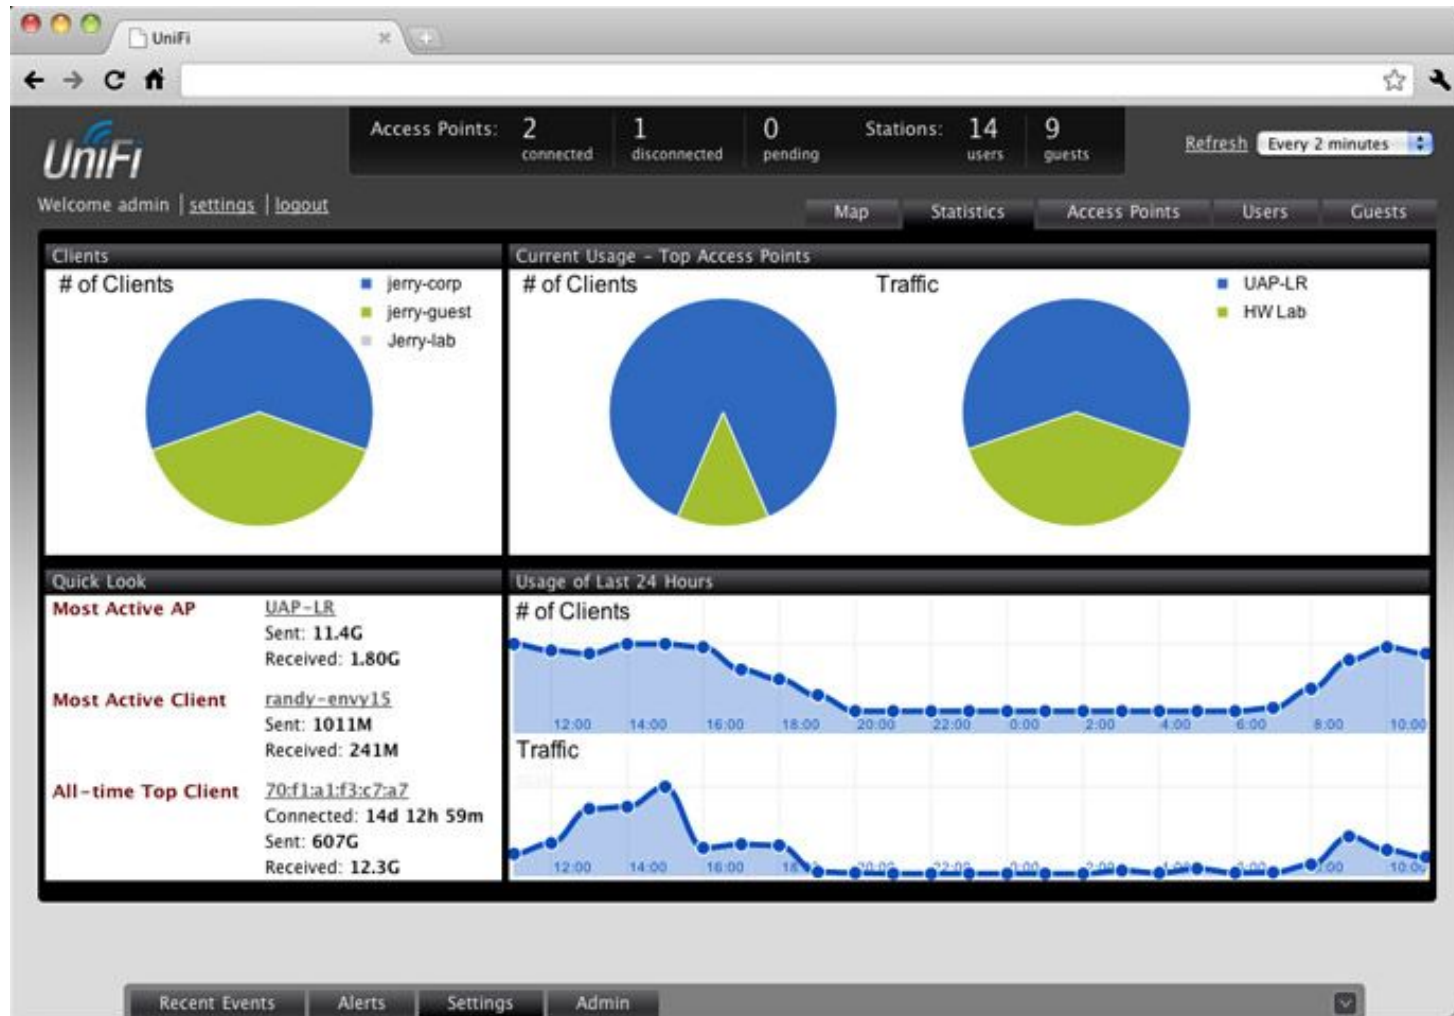

System Statistics:

- Access Points: 3 connected, 0 disconnected, 0 pending
- Stations: 14 users, 3 guests
- Refresh: Every 2 minutes

Navigation: Welcome admin | settings | logout

Map View: Map, Statistics, Access Points, Users, Guests

Map Controls: Show: labels, details, coverage; Map: Office; configure maps

AP Details (Jerry's office):

- Status: Connected
- Details | Users | Guests | Configuration
- Overview
- MAC Address: 00:15:8d:00:03:cd
- Model: UniFi AP
- Version: 6.0.1920
- IP Address: 192.168.1.173
- Uptime: 7d 3h 6m
- # Users: 8
- # Guests: 1
- Radio (11n/b/g)
- locate | restart

Bottom Panel: Recent Events | Alerts | Settings | Admin

- System: System related settings
- Wireless Networks: Wireless Networks
- Guest Control: Guest portal and policies
- Blocked Devices: List of blocked wireless devices

UniFi – бесплатная система управления

UniFi – бесплатная система управления

The screenshot displays the UniFi web management interface. At the top, a summary bar shows: Access Points: 2 connected, 1 disconnected, 0 pending; Stations: 14 users, 9 guests. A 'Refresh' button is set to 'Every 2 minutes'. Below this, navigation tabs include 'Map', 'Statistics', 'Access Points', 'Users', and 'Guests'. The 'Access Points' tab is active, showing a table of managed access points.