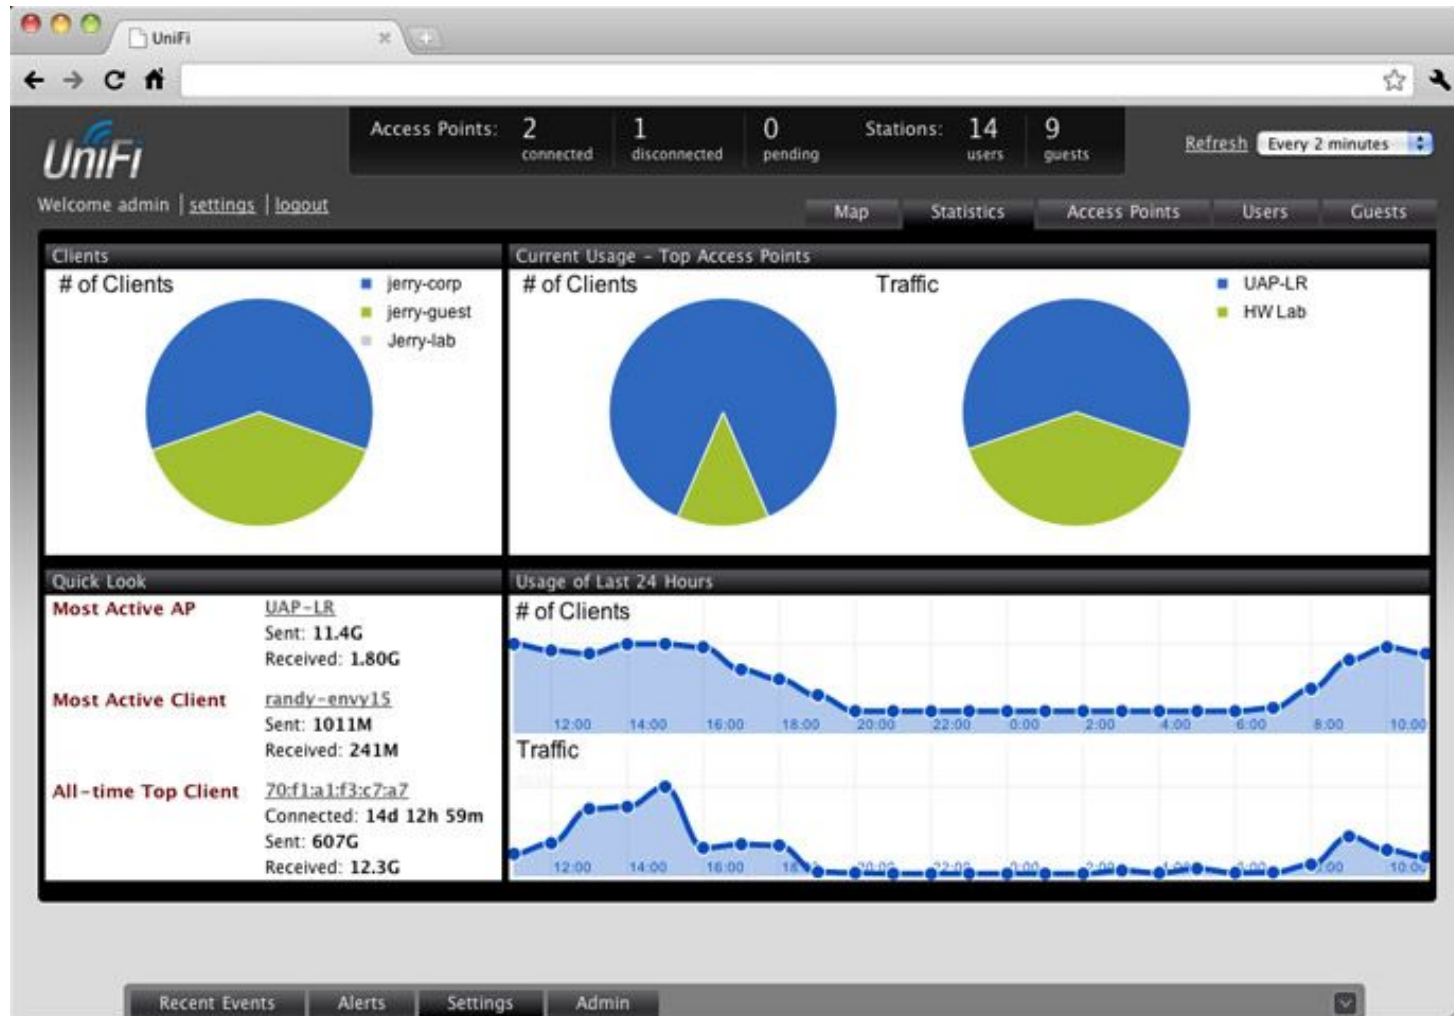

UniFi – бесплатная система управления

The screenshot displays the UniFi management interface. At the top, it shows system status: 3 Access Points (3 connected, 0 disconnected, 0 pending) and 14 Stations (14 users, 3 guests). A refresh interval is set to 'Every 2 minutes'. The main area features a floor plan with wireless coverage heatmaps. A detailed view for 'Jerry's office' is open, showing the following information:

UniFi – бесплатная система управления

UniFi – бесплатная система управления

The screenshot displays the UniFi web interface. At the top, there's a navigation bar with the UniFi logo and a status summary: Access Points: 2 connected, 1 disconnected, 0 pending; Stations: 14 users, 9 guests. A 'Refresh' button is set to 'Every 2 minutes'. Below this, there are tabs for 'Map', 'Statistics', 'Access Points', 'Users', and 'Guests'. The main content area is titled 'Managed Access Points' and includes a search bar. A table lists the managed access points:

UniFi – бесплатная система управления

The screenshot displays the UniFi web interface. At the top, there are statistics for Access Points (2 connected, 1 disconnected, 0 pending) and Stations (14 users, 9 guests). A 'Refresh' button is set to 'Every 2 minutes'. Below the statistics, there are navigation tabs for 'Map', 'Statistics', 'Access Points', 'Users', and 'Guests'. The main section is titled 'Active Wireless Guests' and contains a search bar and a 'Filter by AP' dropdown menu set to 'All (9)'. Below this is a table with columns for Name/MAC Address, Status, IP Address, Access Point, Signal, Down, Up, Activity, Uptime, and Actions. The table lists 9 active guests, all with a status of 'Authorized' and connected to 'UAP-LR'. Each row has 'block' and 'disconnect' buttons.