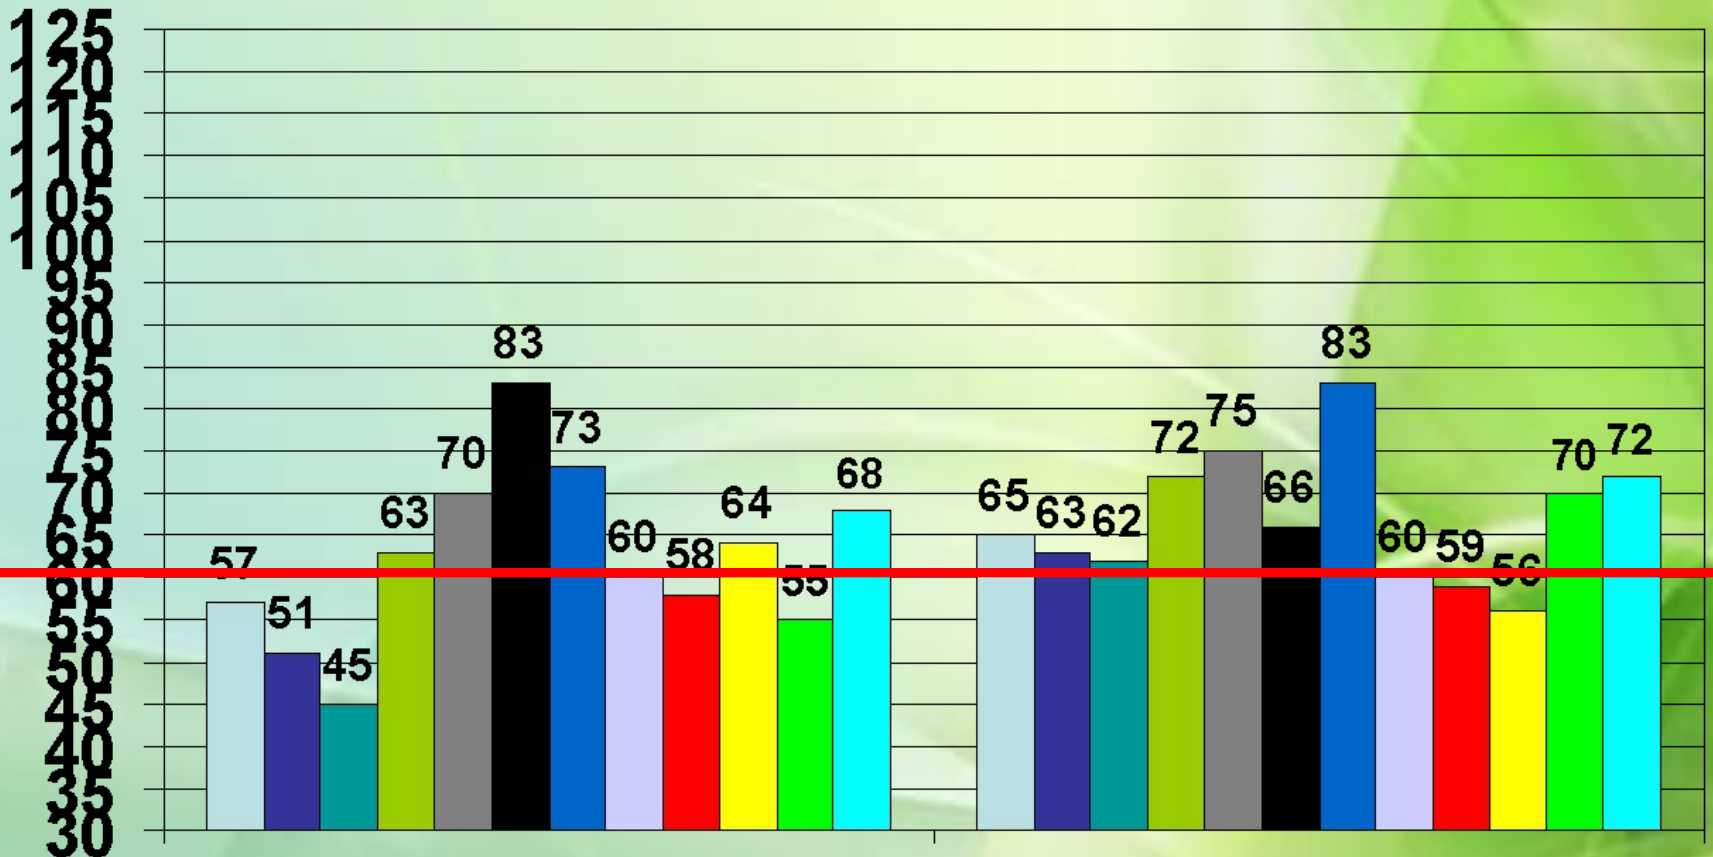

11 класс

Сусуева Дарья

Клымив Святослав