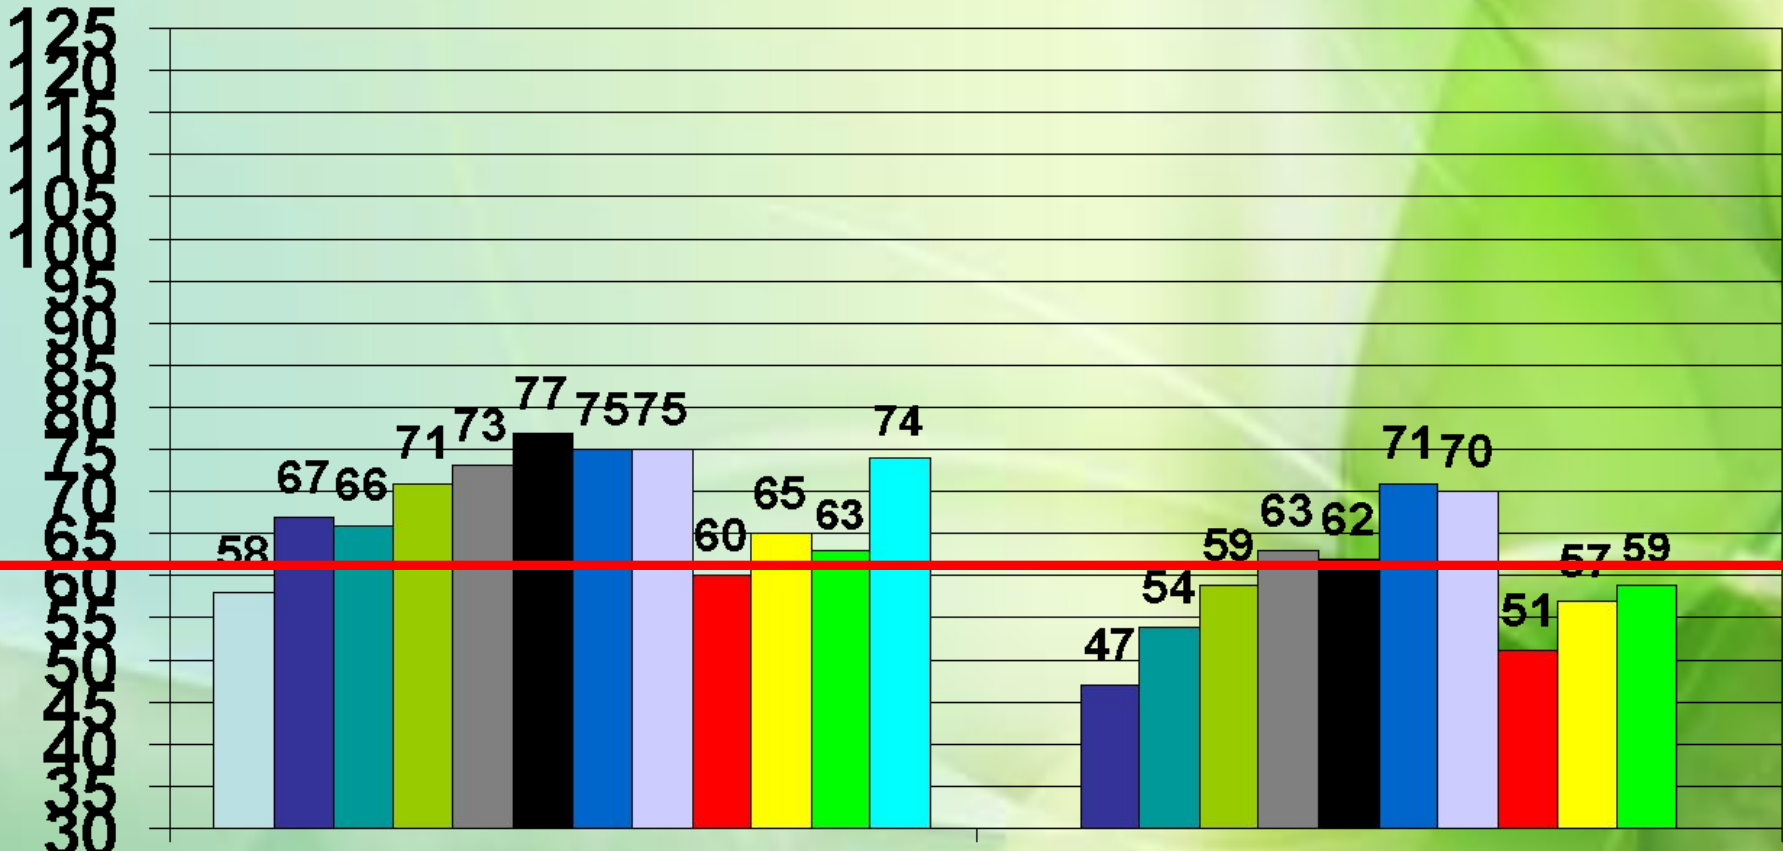

11 класс

Поберий Анастасия

Вакасова Алия

29.09(ЦИ)	07.10(УО)	20.10(АГУ)	28.10(УО)	21.11(ЦИ)	25.11(УО)
14.12(АГУ)	22.12(УО)	21.02(АГУ)	29.02(АГУ)	12.03(АГУ)	20.03(УО)