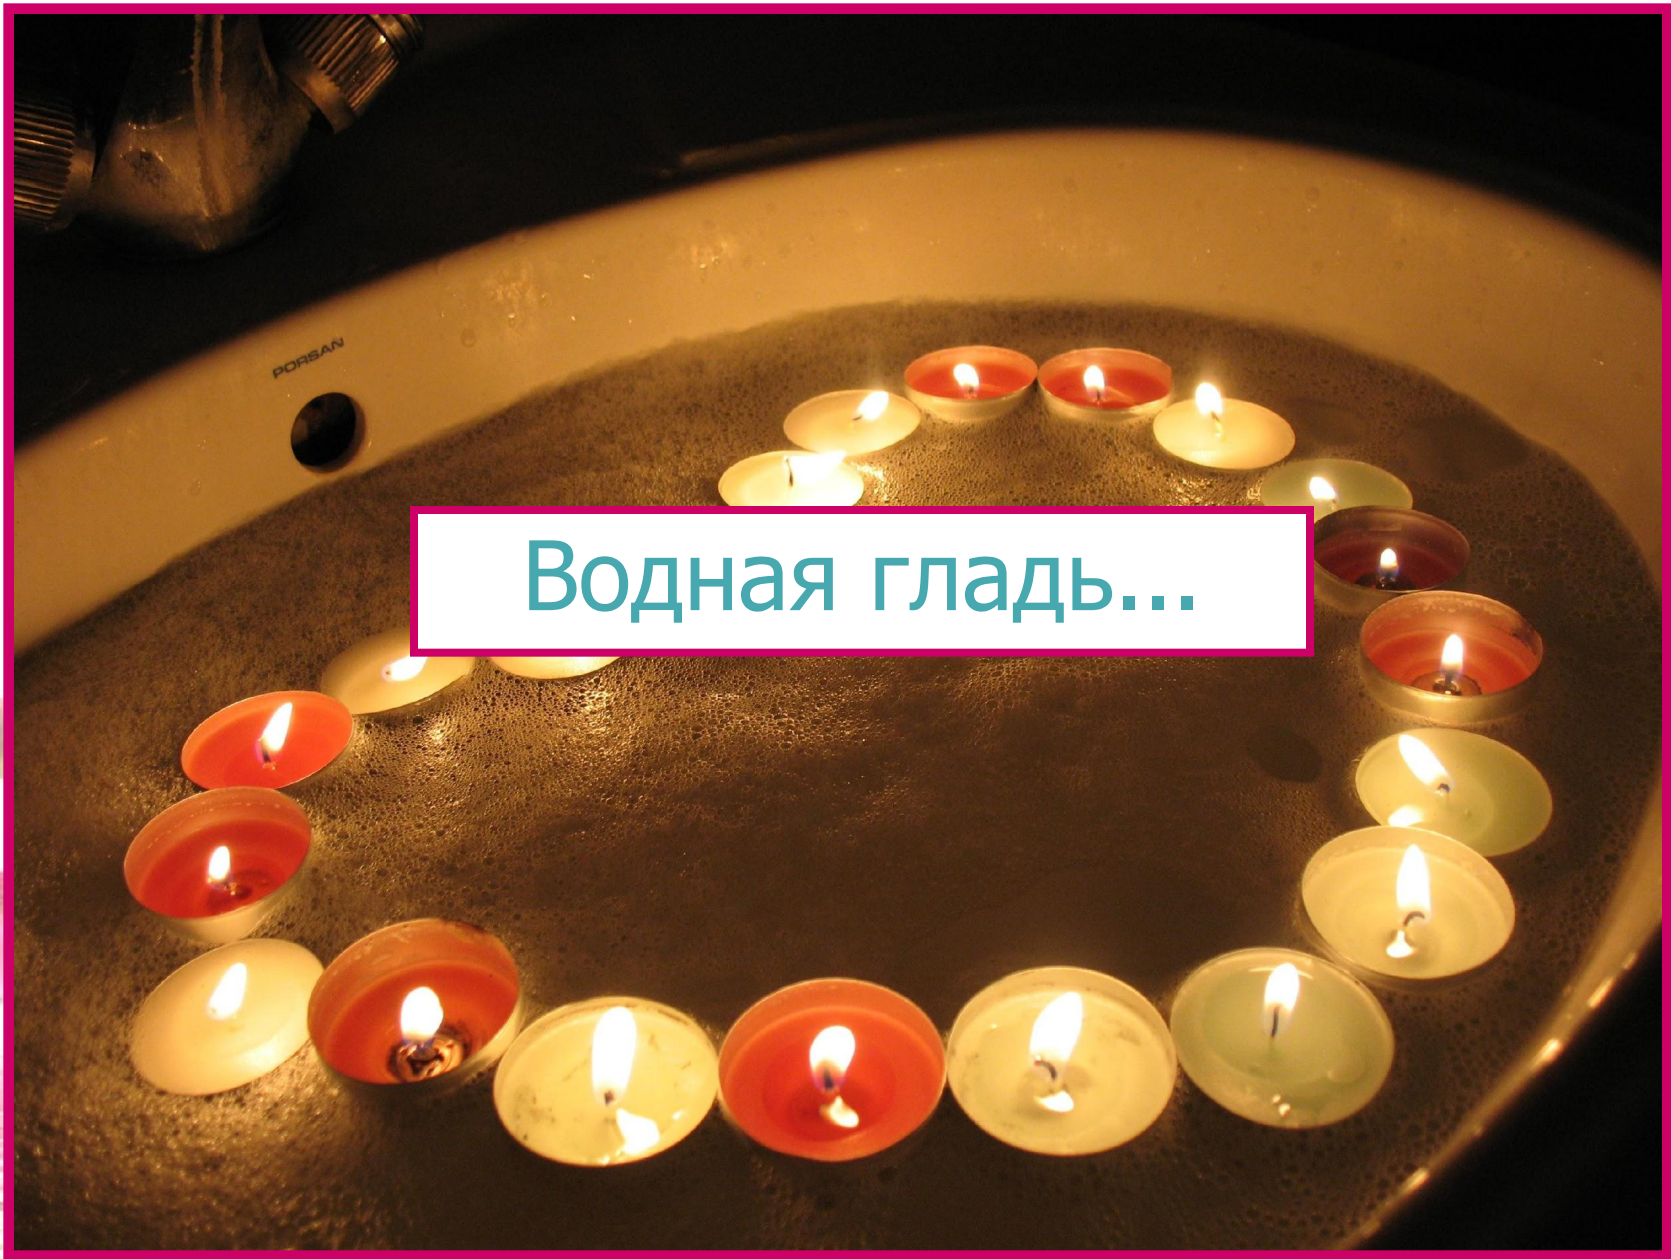

A photograph of a young man and woman embracing on a balcony. The man is wearing a white polo shirt and a dark tie, and the woman is wearing an orange dress. They are standing on a balcony with a white railing, overlooking a large body of water at sunset. The sky is filled with soft, warm colors of orange and pink, and the sun is low on the horizon, creating a shimmering reflection on the water. In the distance, there are some buildings and a small pier. The entire scene is framed by a thick magenta border.

Когда любишь, все
смотрится иначе...

Вид из её окна...

Носки,
разбросанные
по полу...

Водная гладь...

Пужалова гора...

A collection of ten mobile phones of various models and colors (black, silver, grey) arranged in a circle on a white surface. The phones are of different shapes and sizes, including flip phones and candy-bar phones. In the center of the circle is a white rectangular box with a red border containing the text "Работа...". The background of the entire image is a soft-focus image of pink flowers and green leaves, with a red border around the central white area.

Работа...

И ВСЯ ЖИЗНЬ

The image shows a young man and woman walking together on a paved sidewalk in front of a building. The man is wearing a light blue shirt and khaki pants, and the woman is wearing a pink and white striped dress and carrying a pink shopping bag. The building has a white facade with a balcony above the entrance, featuring a decorative metal railing and two circular gold-colored frames. The scene is framed by a pink border, and there are large, soft-focus pink flowers in the foreground on both sides.