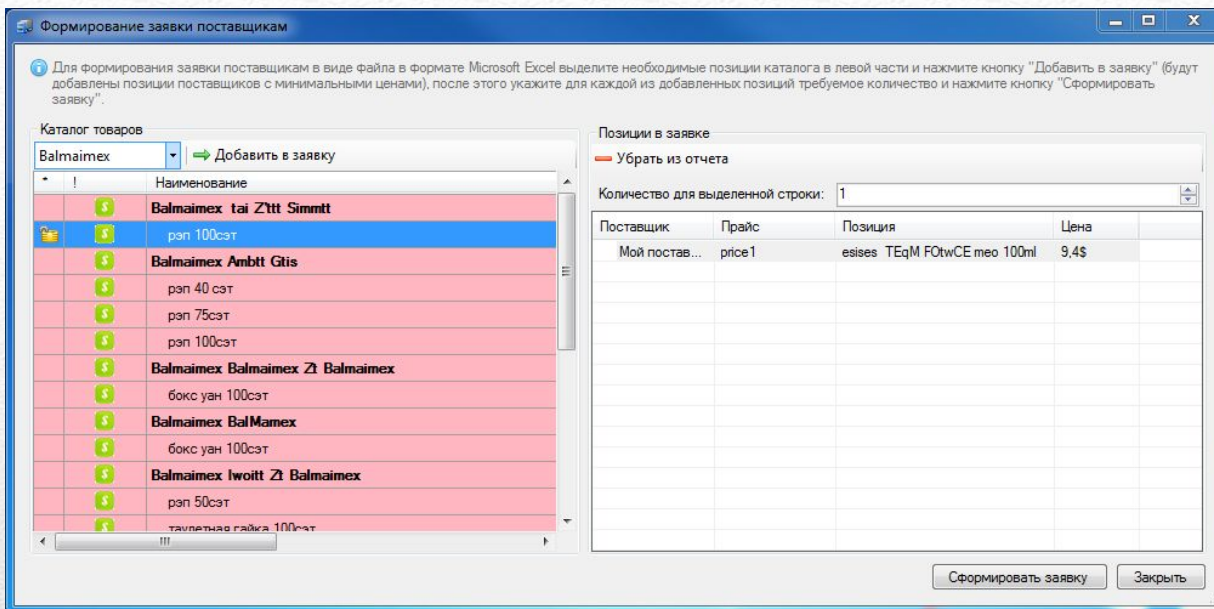

- Хранение информации о клиентах;
- добавление товаров в заказ клиентов;
- быстрое и удобное формирование заявок поставщикам;
- печать заявок через Excel

Ведение заказов