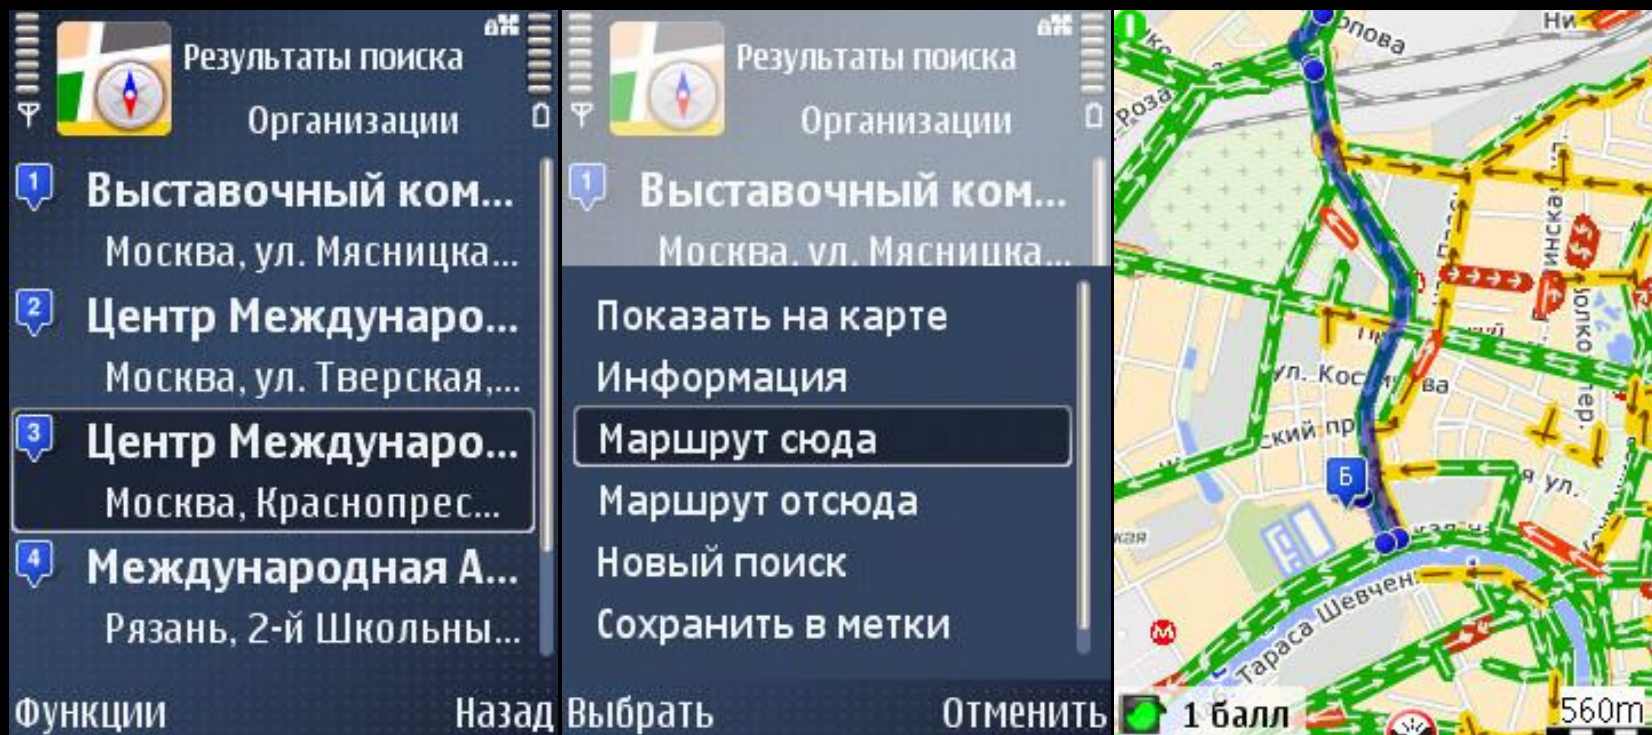

Поиск в мобильных Яндекс.Картах