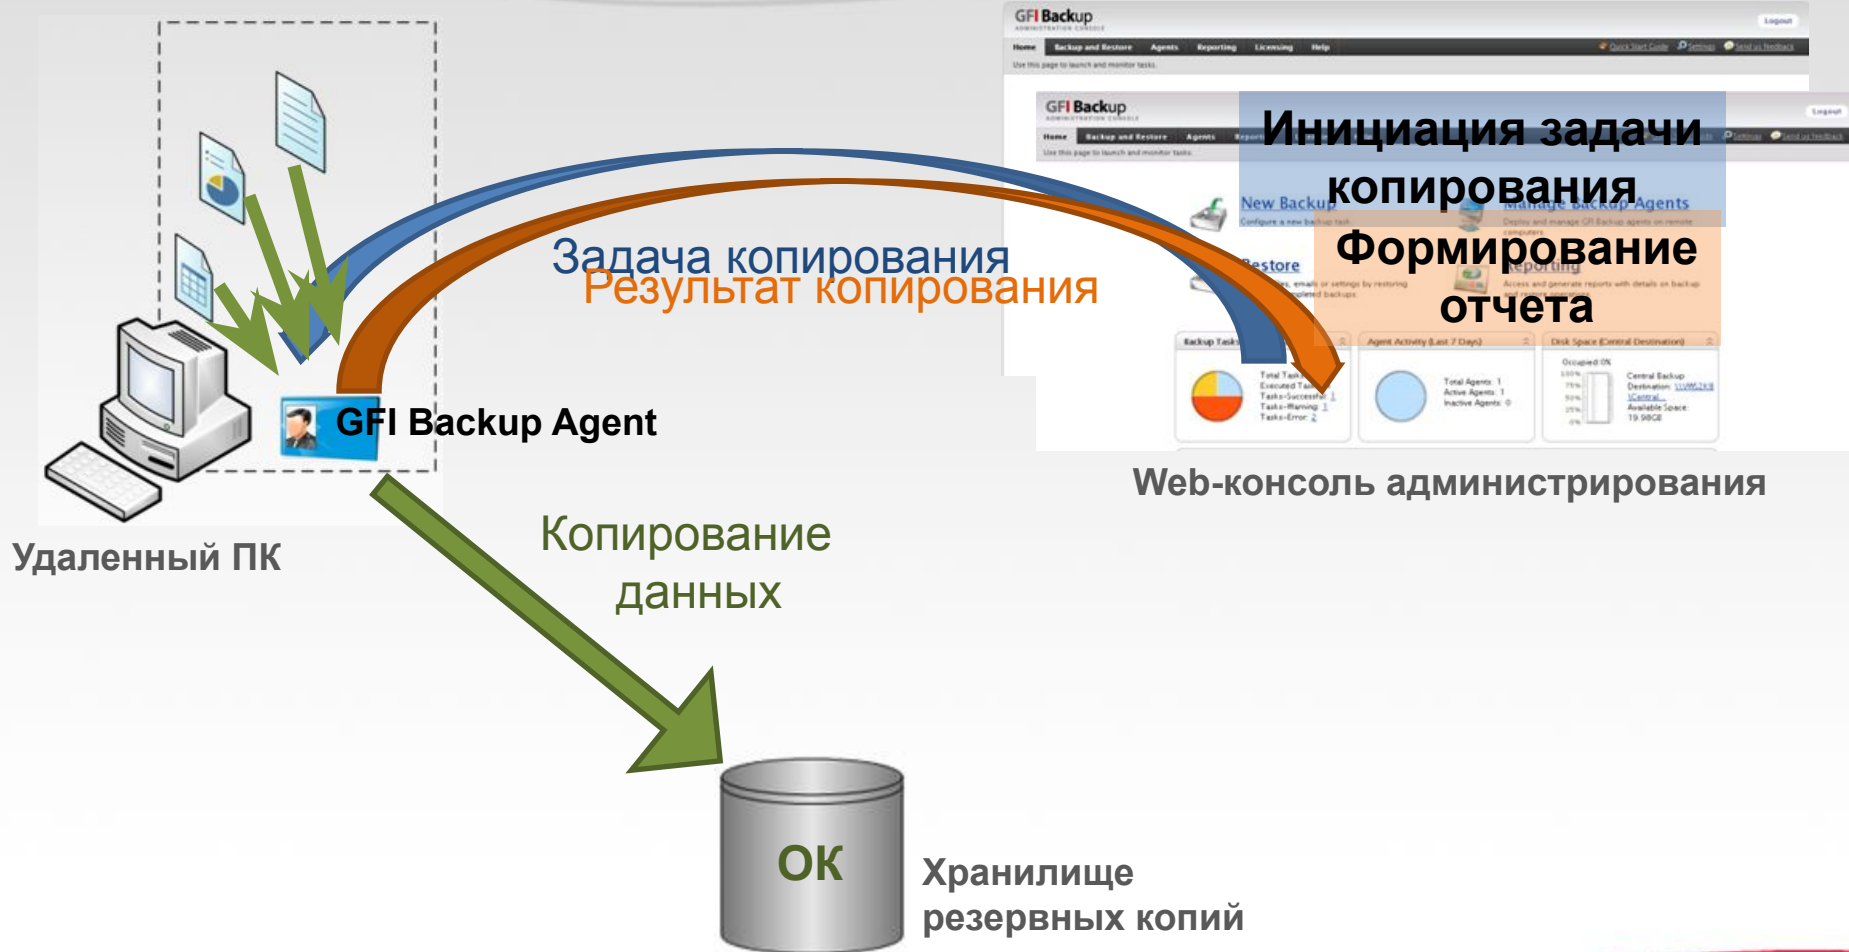

Как это работает (резервирование 1)