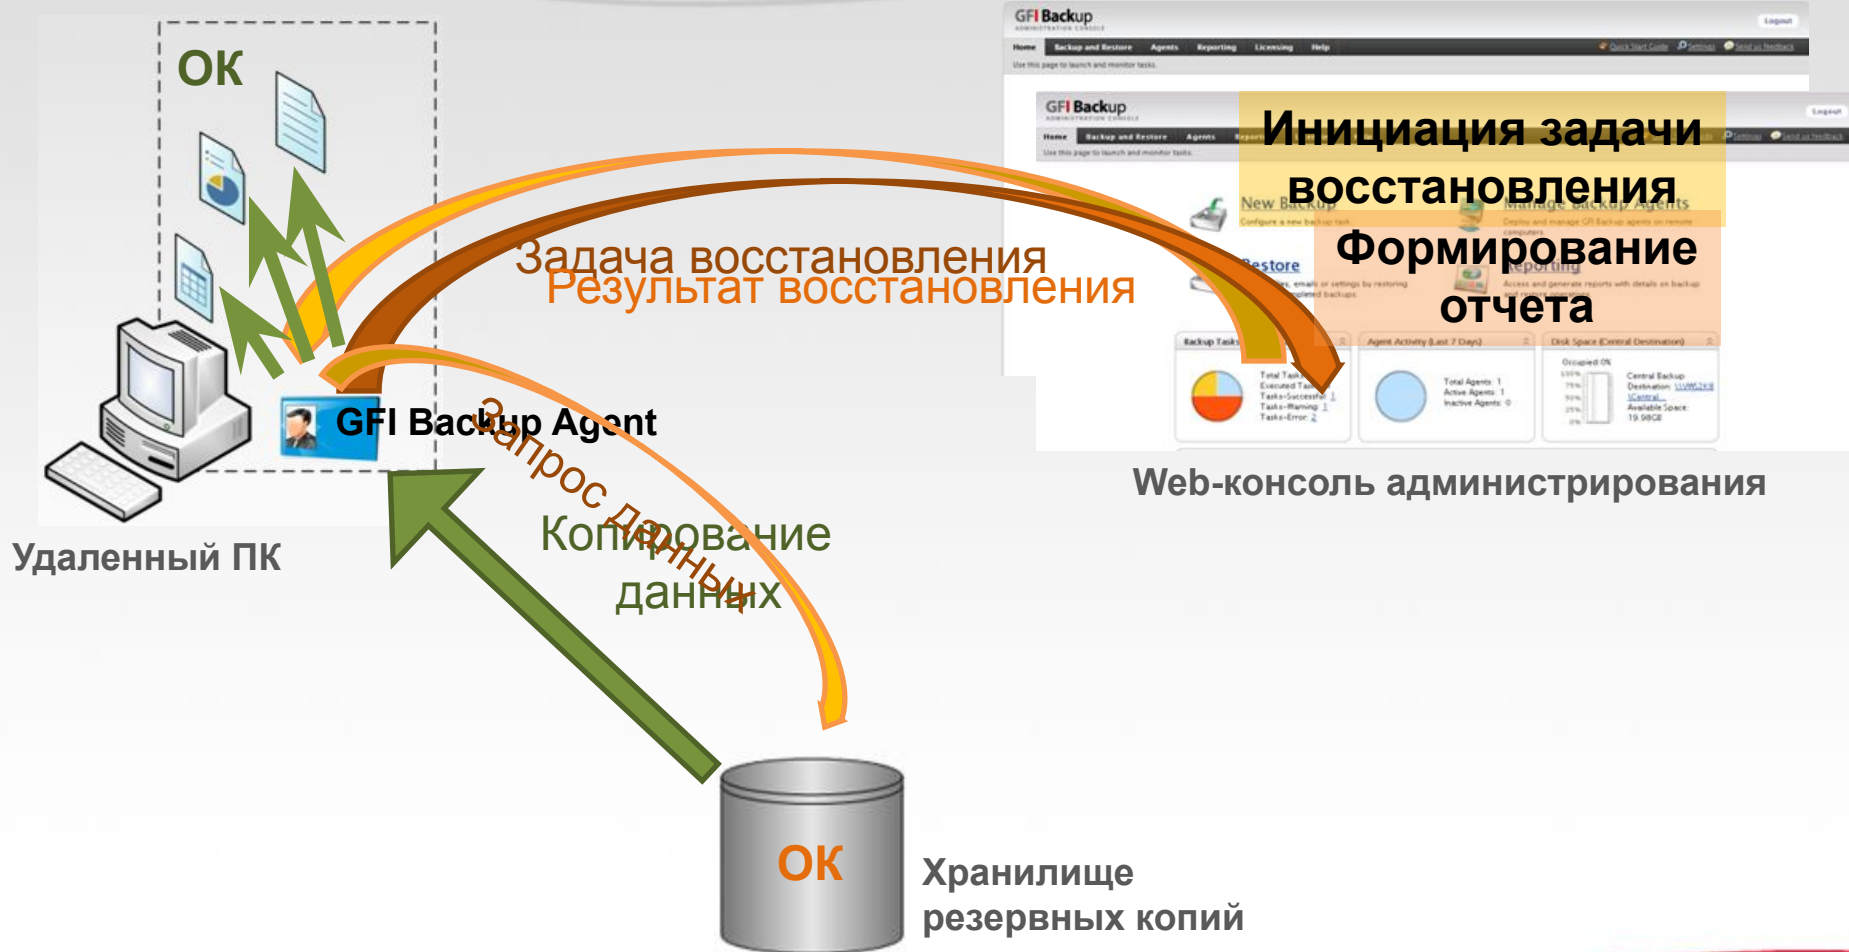

Как это работает (восстановление 1)