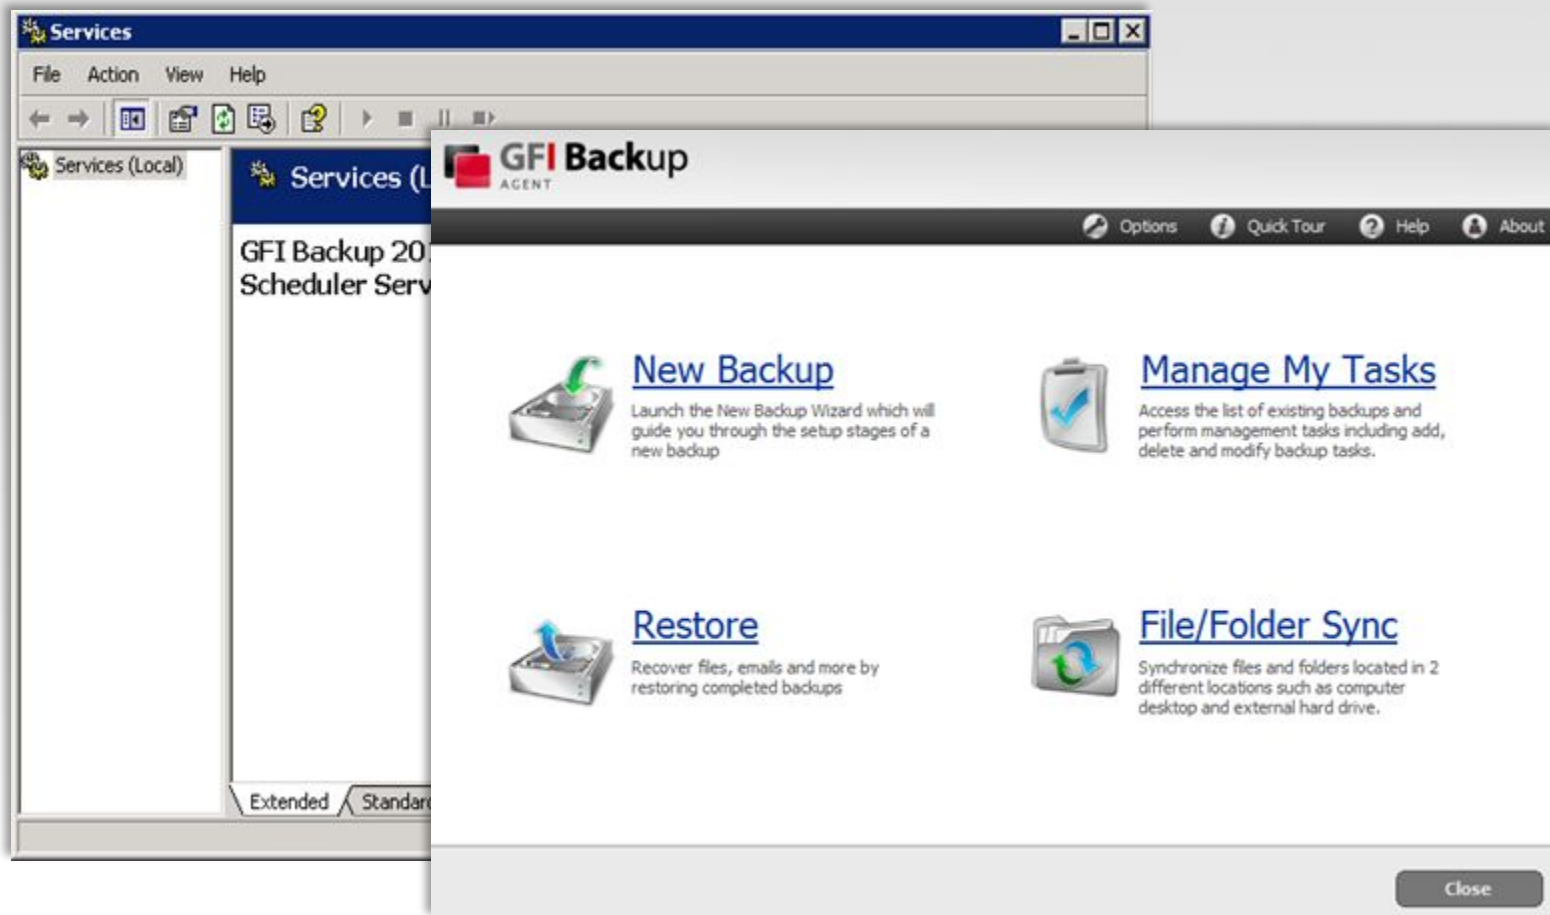

Программа-агент