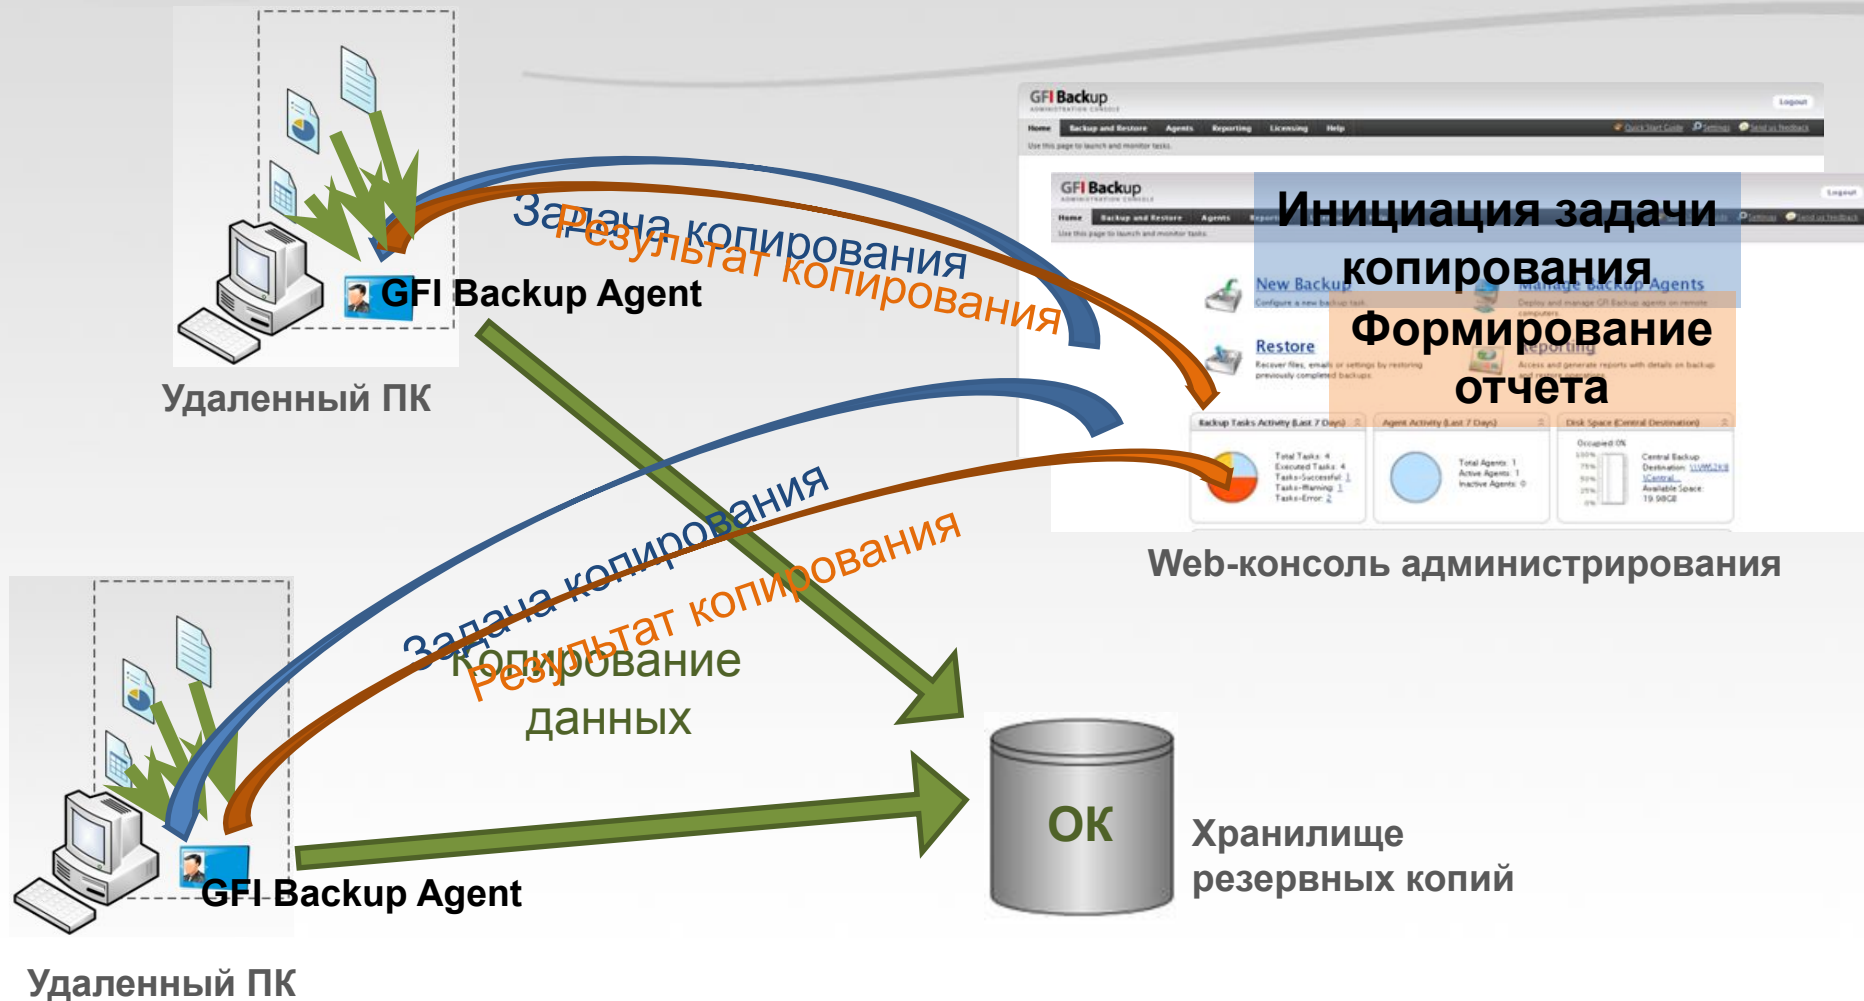

Как это работает (резервирование 2)