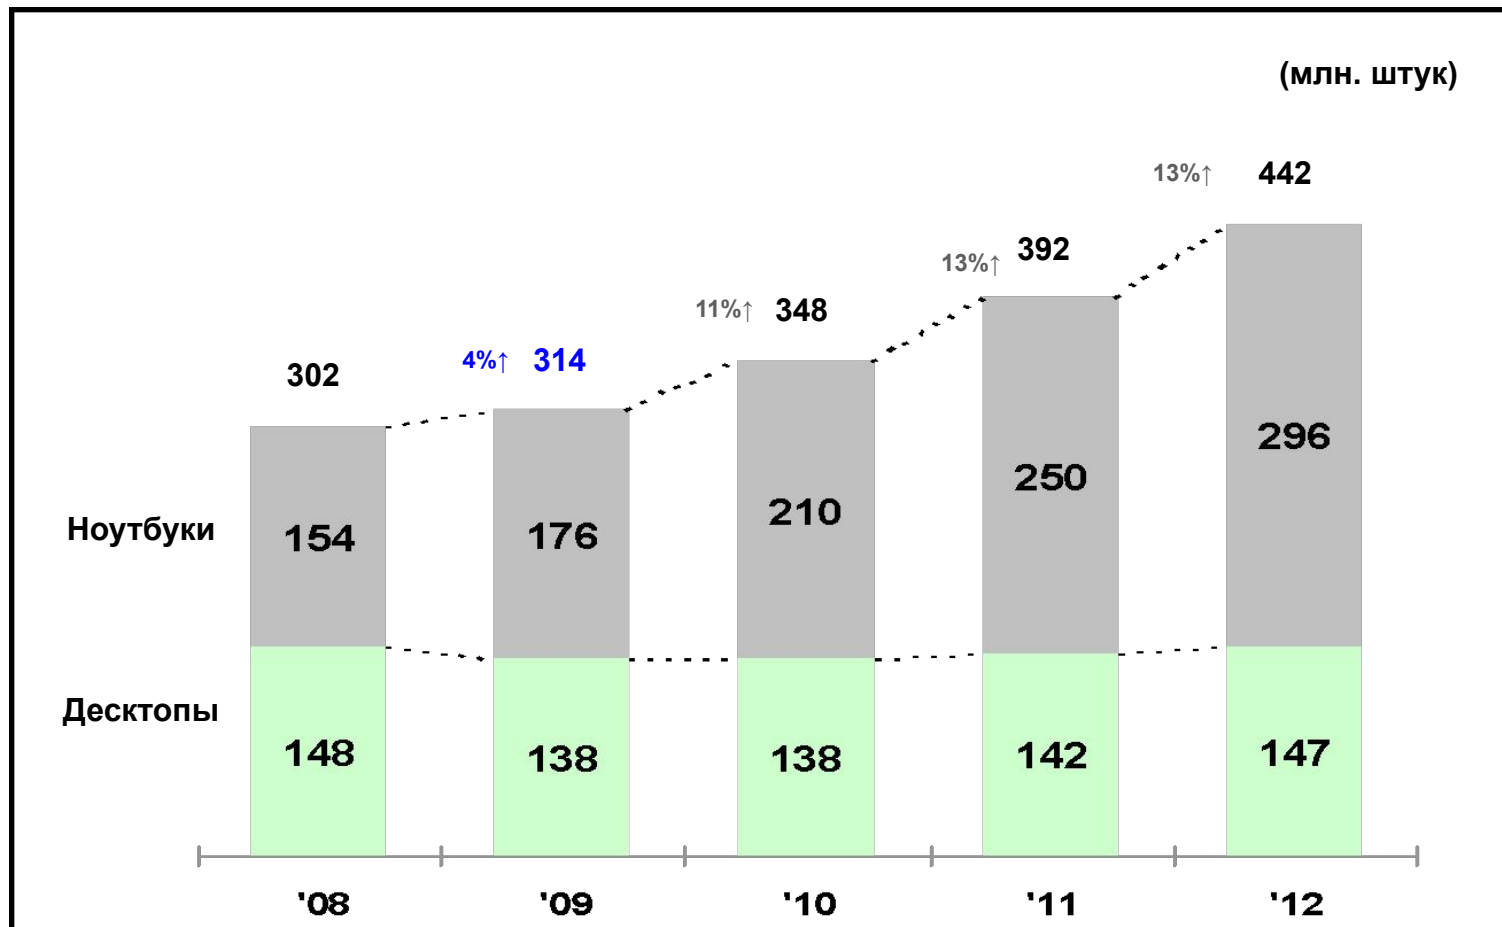

Рост спроса на ПК в мире

Источник TSR 4 кв. 2008