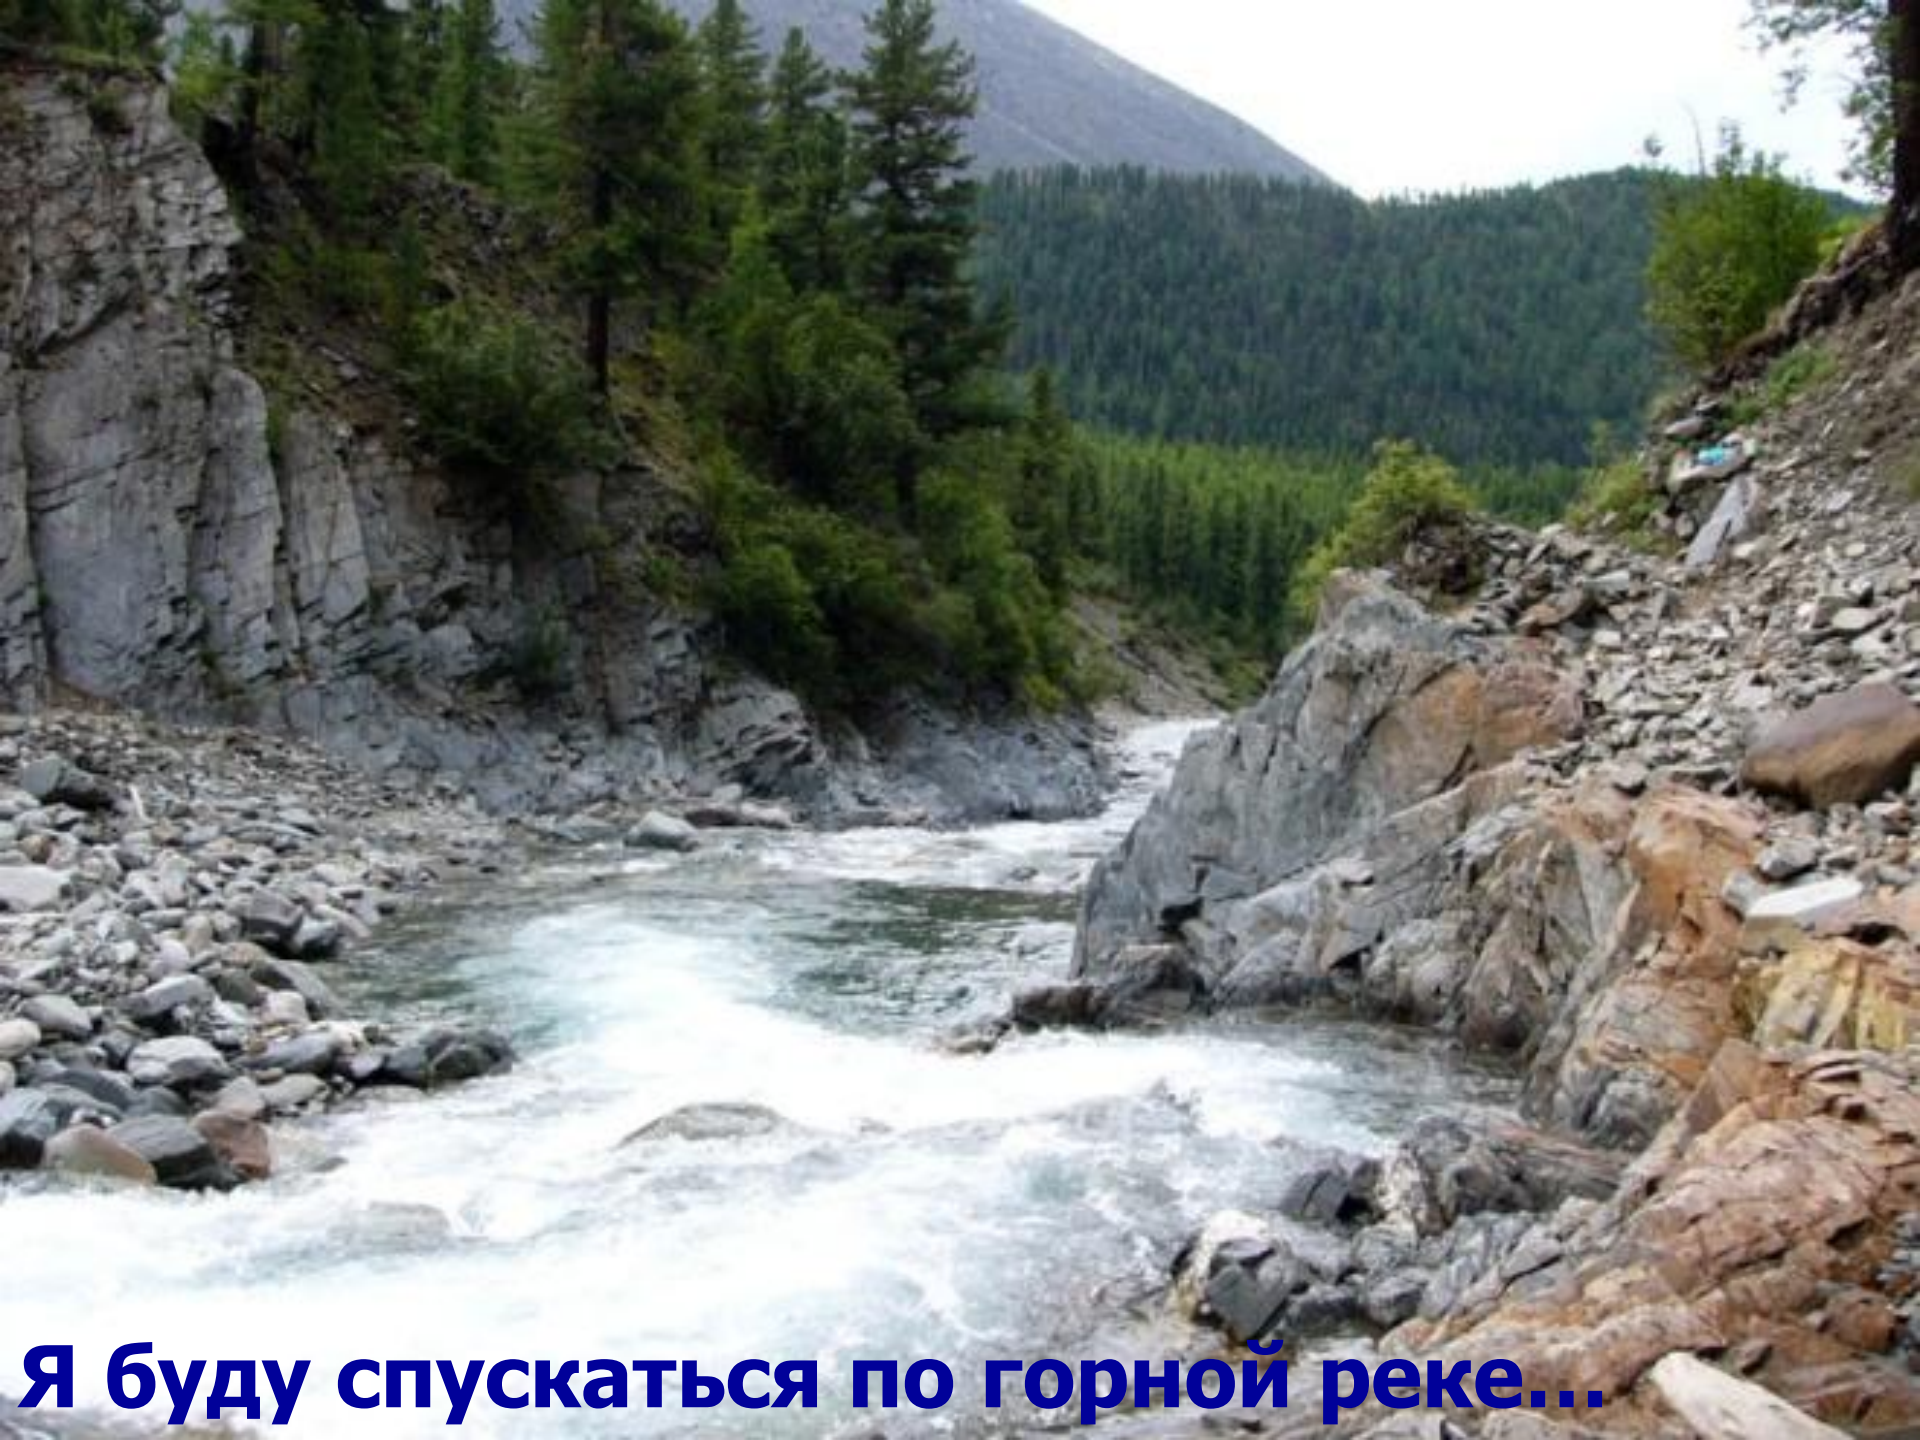

**...я поднимаюсь в горы, чтобы на  
вершине быть ближе к тебе...**

**Я буду спускаться по горной реке...**

A serene sunset scene over a wide river. The sun is low on the horizon, partially obscured by clouds, casting a warm, golden glow across the sky and reflecting on the water. The silhouettes of trees and bushes line the far bank. In the foreground, several small, light-colored boats are scattered on the dark water. The overall mood is peaceful and contemplative.