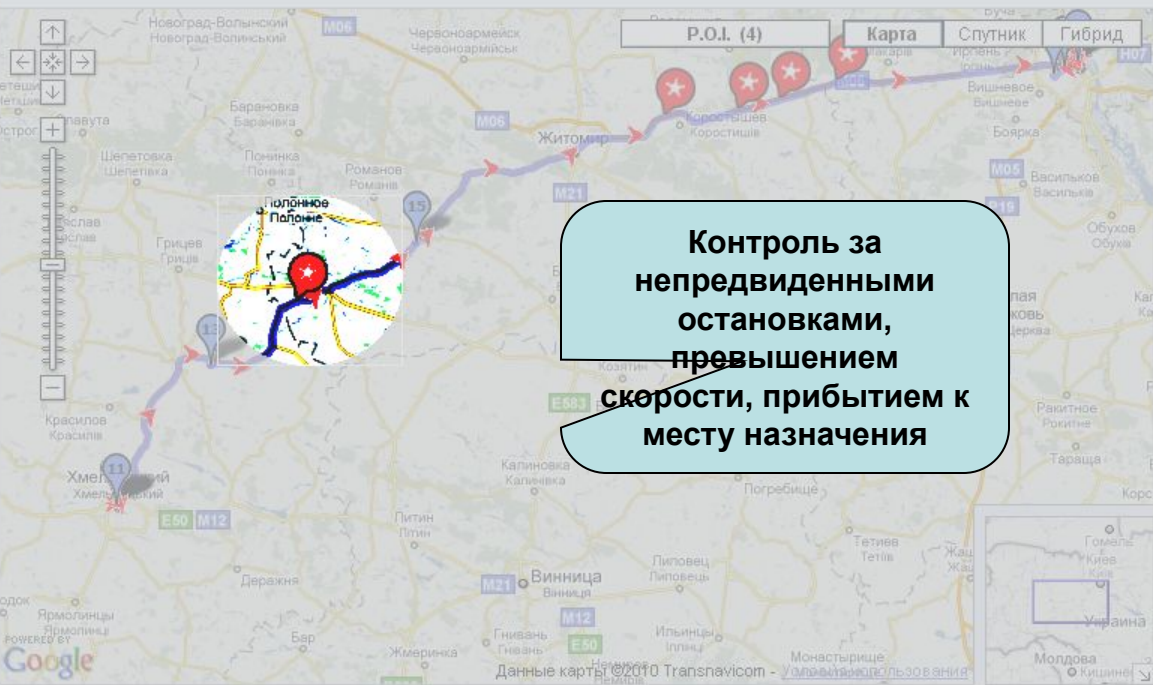

Search Data

Day: 29-04-2010
[Multi-day search](#)

Volvo: Route

Shown: From 29-04-2010 to 29-04-2010
 Driving hours: **8 hours 4 min**
 Distance covered: **333,4 km**
 Average speed: **41,3 km/h**

- Functionality
- Current Position
- Vehicle Routes**
- Event List
- SMS List
- Reports
- Vehicle Maintenance
- Configuration
- Vehicle List
- P.O.I. List
- Event Config
- User Config