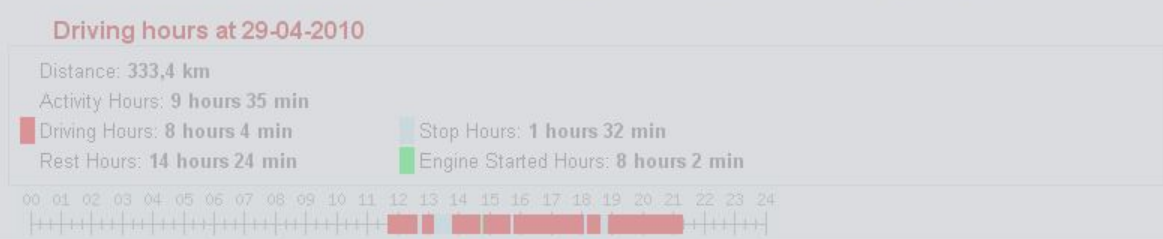

Vehicle Details

Volvo
Plate: AA5811BE
Driver Phone: +380964856775

[Messages of this vehicle](#)
[Route of this vehicle](#)
[Events of this vehicle](#)
[Events configuration](#)
[Device Status](#)

Route Details

1. From 11:41 to 11:58
   Duration: 0 hours 17 min
   Dist: 1,9 km - Average: 6,8 km/h
   [Show Route](#) - [Show All](#)
2. From 11:58 to 12:20
   Duration: 0 hours 22 min
   Dist: 0,0 km - Average: 0,1 km/h
   [Show Route](#) - [Show All](#)
3. From 12:22 to 12:37
   Duration: 0 hours 15 min
   Dist: 0,0 km - Average: 0,0 km/h
   [Show Route](#) - [Show All](#)
4. From 12:48 to 13:10
   Duration: 0 hours 22 min
   Dist: 0,0 km - Average: 0,0 km/h
   [Show Route](#) - [Show All](#)

Search Data

Day:
29-04-2010
[Multi-day search](#)