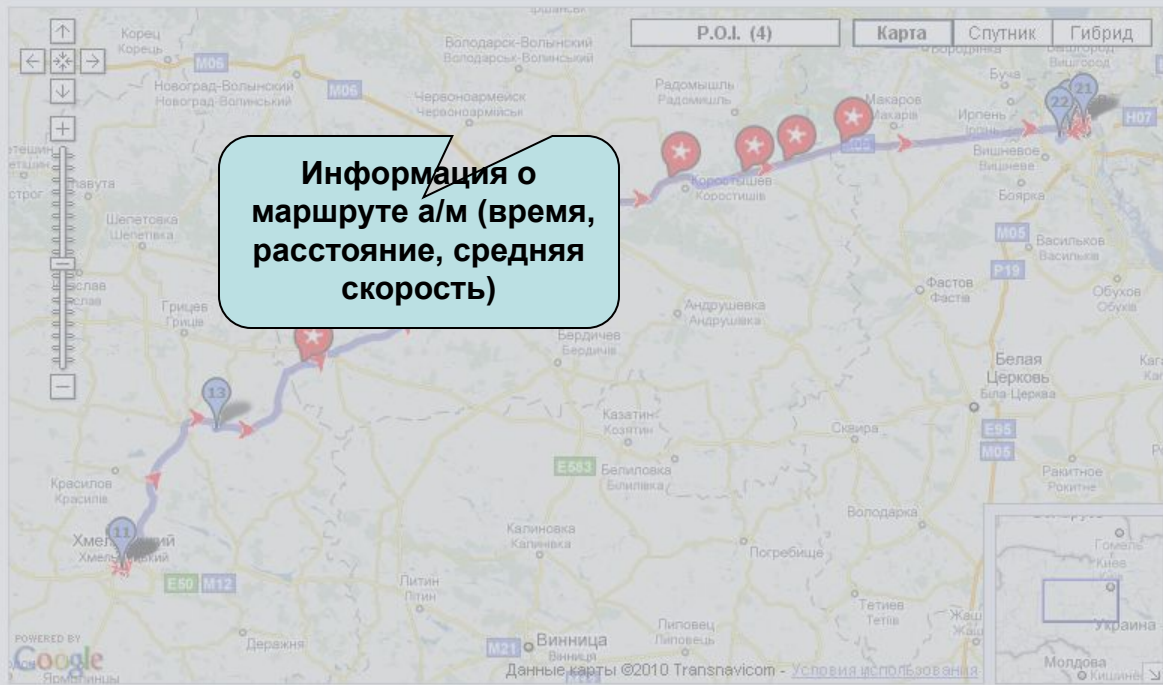

Vehicle Details

Volvo
Plate: AA5811BE
Driver Phone: +380964856775

[Messages of this vehicle](#)
[Route of this vehicle](#)
[Events of this vehicle](#)
[Events configuration](#)
[Device Status](#)

Route Details

1. From 11:41 to 11:58
   Duration: 0 hours 17 min
   Dist: 1,9 km - Average: 6,8 km/h
   [Show Route](#) - [Show All](#)
2. From 11:58 to 12:20
   Duration: 0 hours 22 min
   Dist: 0,0 km - Average: 0,1 km/h
   [Show Route](#) - [Show All](#)
3. From 12:22 to 12:37
   Duration: 0 hours 15 min
   Dist: 0,0 km - Average: 0,0 km/h
   [Show Route](#) - [Show All](#)
4. From 12:48 to 13:10
   Duration: 0 hours 22 min
   Dist: 0,0 km - Average: 0,0 km/h
   [Show Route](#) - [Show All](#)

Search Data

Day:
29-04-2010
[Multi-day search](#)