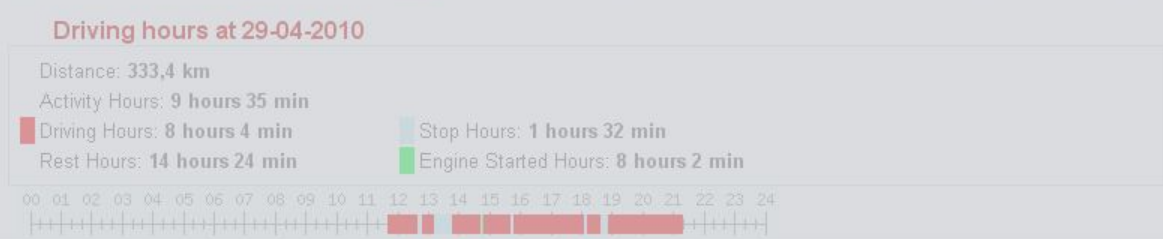

Vehicle Details

Volvo
Plate: AA5811BE
Driver Phone: +380964856775

[Messages of this vehicle](#)
[Route of this vehicle](#)
[Events of this vehicle](#)
[Events configuration](#)
[Device Status](#)

Route Details

1. From 11:41 to 11:58
   Duration: 0 hours 17 min
   Dist: 1,9 km - Average: 6,8 km/h
   [Show Route](#) - [Show All](#)
2. From 11:58 to 12:20
   Duration: 0 hours 22 min
   Dist: 0,0 km - Average: 0,1 km/h
   [Show Route](#) - [Show All](#)
3. From 12:22 to 12:37
   Duration: 0 hours 15 min
   Dist: 0,0 km - Average: 0,0 km/h
   [Show Route](#) - [Show All](#)
4. From 12:48 to 13:10
   Duration: 0 hours 22 min
   Dist: 0,0 km - Average: 0,0 km/h
   [Show Route](#) - [Show All](#)

Search Data

Day: 29-04-2010
[Multi-day search](#)