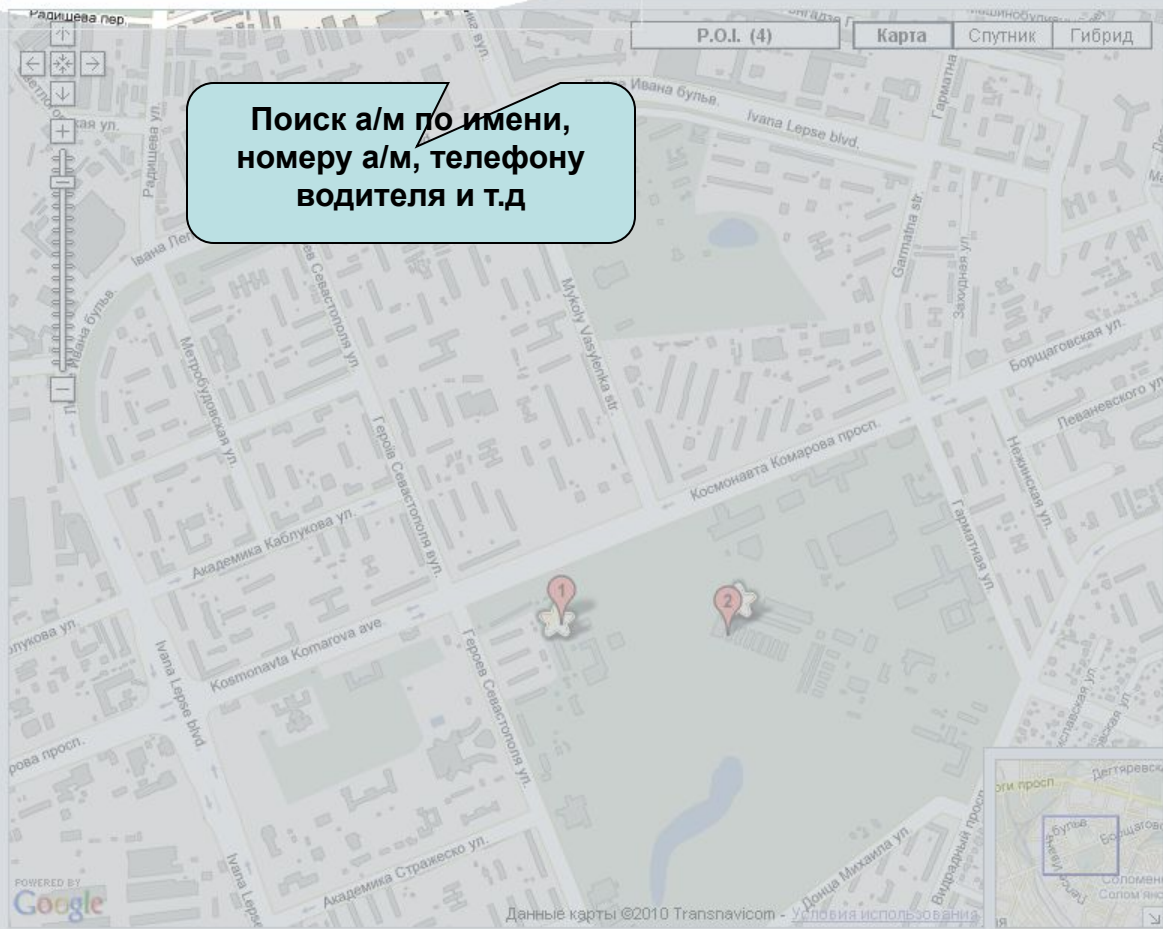

БЕЛПАРАД
Мы дорожим вашим временем
Авто Флит Ассистанс

Current Position

Search Vehicles [Search Address](#) [Search by P.O.I.](#) [Full Screen](#)

Vehicle name, plate, phone driver...

[Only vehicles with events](#)

- Current Position ←
- Vehicle Routes ←
- Event List ←
- SMS List ←
- Reports ←
- Vehicle Maintenance ←
- Configuration
- Vehicle List ←
- P.O.I. List ←
- Event Config ←
- User Config ←

Поиск а/м по имени, номеру а/м, телефону водителя и т.д

Vehicle list

Peugeot
Plate: AA240BAI
State: Standing with engine off
[Route](#) | [Events](#)³ | [Sms](#)⁰

Volvo
Plate: AA5811BE
State: Standing with engine off
[Route](#) | [Events](#)² | [Sms](#)⁰

<< Page 1 of 1 >>

Suggestion

Click on markers to enter specific vehicle functions

Filter the P.O.I. using the P.O.I. control on the Map.