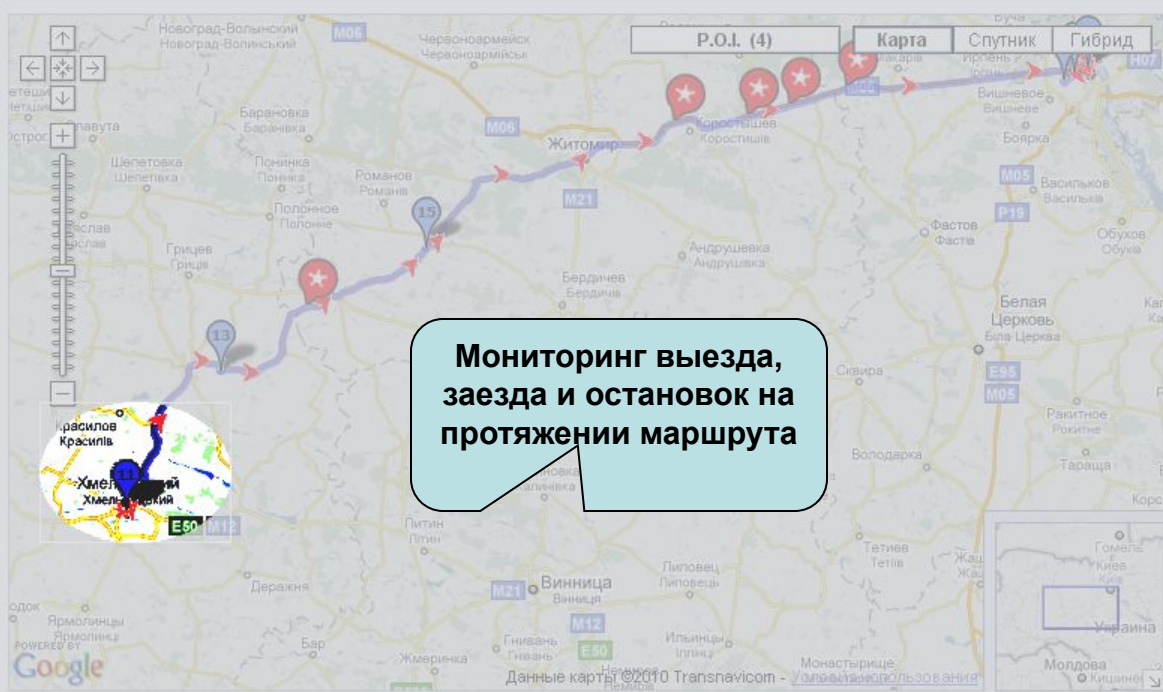

Vehicle Details

Volvo
Plate: AA5811BE
Driver Phone: +380964856775

[Messages of this vehicle](#)
[Route of this vehicle](#)
[Events of this vehicle](#)
[Events configuration](#)
[Device Status](#)

Route Details

1. From 11:41 to 11:58
   Duration: 0 hours 17 min
   Dist: 1,9 km - Average: 6,8 km/h
   [Show Route](#) - [Show All](#)
2. From 11:58 to 12:20
   Duration: 0 hours 22 min
   Dist: 0,0 km - Average: 0,1 km/h
   [Show Route](#) - [Show All](#)
3. From 12:22 to 12:37
   Duration: 0 hours 15 min
   Dist: 0,0 km - Average: 0,0 km/h
   [Show Route](#) - [Show All](#)
4. From 12:48 to 13:10
   Duration: 0 hours 22 min
   Dist: 0,0 km - Average: 0,0 km/h
   [Show Route](#) - [Show All](#)

Search Data

Day: 29-04-2010
[Multi-day search](#)