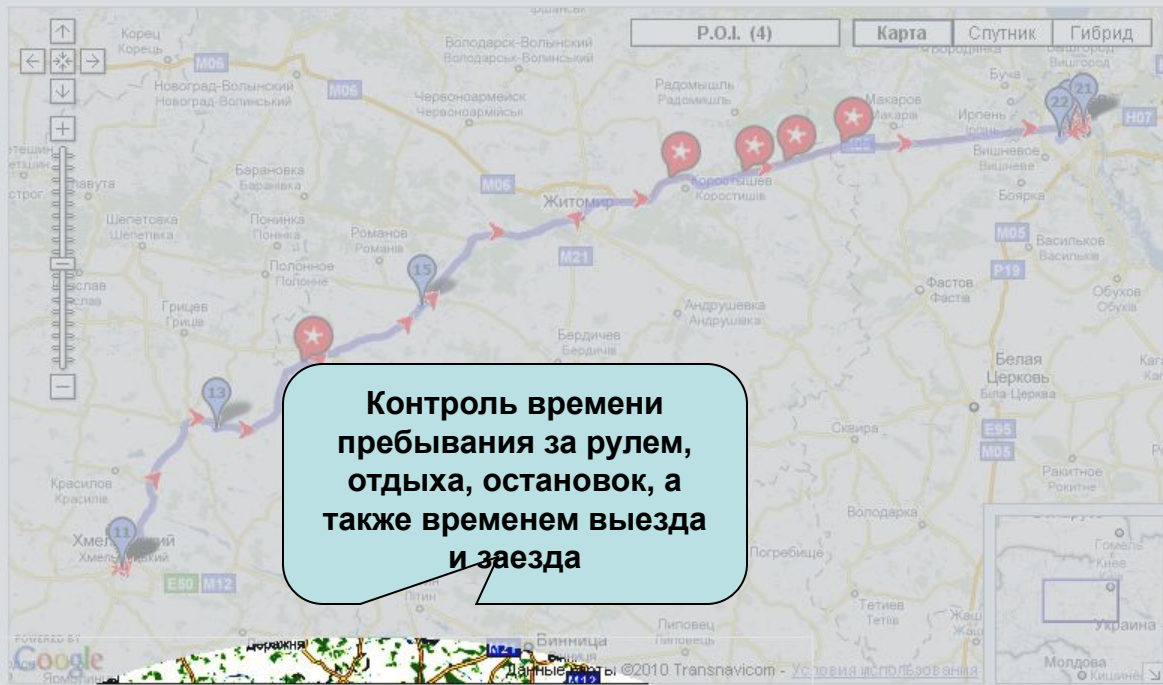

- WebFleet
- Current Position
- Vehicle Routes
- Event List
- SMS List
- Reports
- Vehicle Maintenance
- Configuration
- Vehicle List
- P.O.I. List
- Event Config
- User Config
- Choose a Vehicle
- Volvo

http://belparad.webfleet.it/app/index.php?pageName=DetailTracing&package=VehicleDetails&id=20572

Average speed: 41,3 km/h

Контроль времени пребывания за рулем, отдыха, остановок, а также временем выезда и заезда