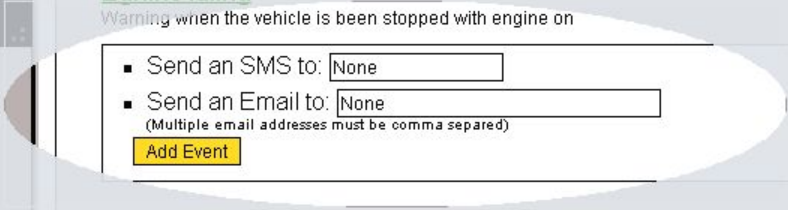

Vehicle Maintenance +

Configuration

Vehicle List +

P.O.I. List +

Event Config ←

User Config +

Choose a Vehicle

Peugeot ▾

Maximum Speed
Warning when vehicle exceeds a specified speed limit.

Stop near P.O.I.
Warning once a vehicle has been stopped for more than a specified time period near one of the P.O.I.s configured

Digital Input Notification
Warning when the device receives a digital input

Digital Input 1 (Cyan Cable)
Warning when the connected device is being activated and deactivated

Digital Input 2 (Gray Cable)
Warning when the connected device is being activated and deactivated

Engine Idling
Warning when the vehicle is been stopped with engine on

- Send an SMS to:
- Send an Email to:
  (Multiple email addresses must be comma separated)

Add Event

Отправка уведомлений на мобильный телефон или по электронной почте

- ☒ **Customer # 1**
  Vehicle entered 5 km from a specified area.
  [Delete Event](#)

- ☒ **Stop of 90 minutes**
  Vehicle Stop for more than 90 minutes.
  [Delete Event](#)

- ☒ **Vehicle movement From 20:30 To 06:00**
  Vehicle movement within a specified time band from 20:30 to 06:00 during days:
  Monday, Tuesday, Wednesday, Thursday, Friday, Saturday, Sunday.
  [Delete Event](#)

- ☒ **Warning on speed greater than 90 Km/h.**
  Warning on speed greater than 90 Km/h.
  [Delete Event](#)

- ☒ **Stop with engine idle of 15 minutes**
  Warning if the vehicle will be stopped with engine idle for at least 15 minutes.
  [Delete Event](#)