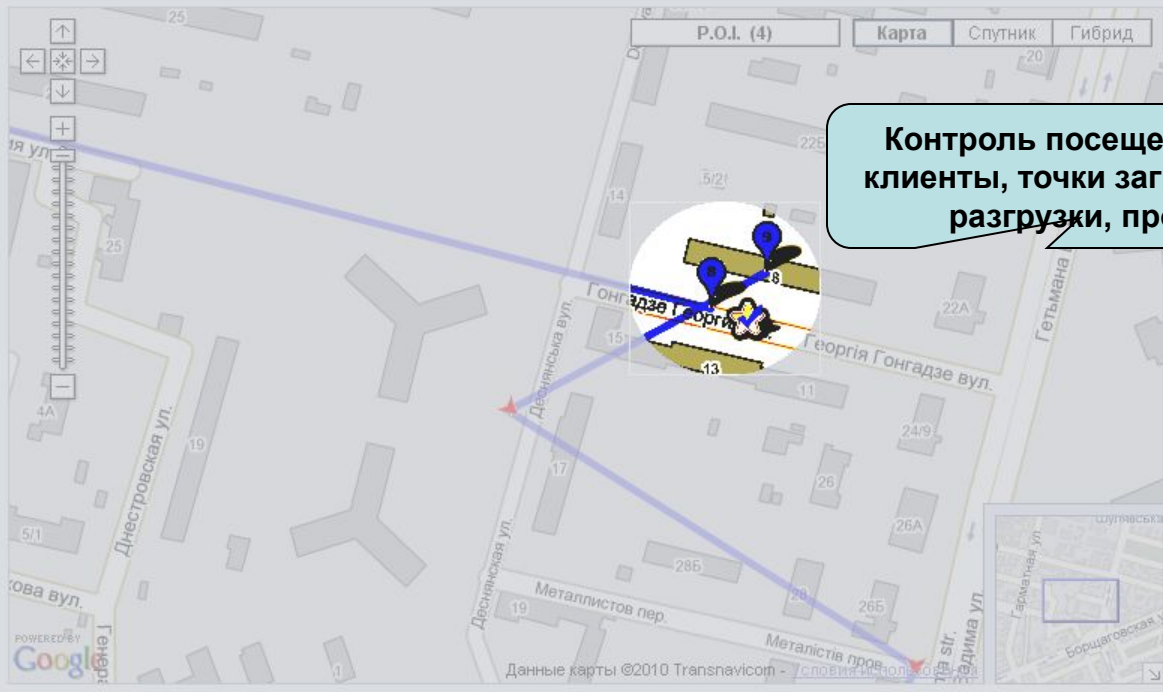

Контроль посещений POI:
клиенты, точки загрузки или разгрузки, прочее

Vehicle Details

Volvo
Plate: AA5811BE
Driver Phone: +380964856775

[Messages of this vehicle](#)
[Route of this vehicle](#)
[Events of this vehicle](#)

- 1 From 16:43 to 16:49
  Duration: 0 hours 6 min
  Dist: 1,7 km - Average: 17,0 km/h
  [Show Route](#) - [Show All](#)
- 2
- 3 From 16:59 to 17:08
  Duration: 0 hours 9 min
  Dist: 3,7 km - Average: 26,1 km/h
  [Show Route](#) - [Show All](#)
- 4
- 5 From 20:43 to 20:45
  Duration: 0 hours 2 min
  Dist: 0,3 km - Average: 8,4 km/h
  [Show Route](#) - [Show All](#)
- 6
- 7 From 20:46 to 20:53
  Duration: 0 hours 7 min
  Dist: 5,2 km - Average: 45,8 km/h
  [Show Route](#) - [Show All](#)
- 8