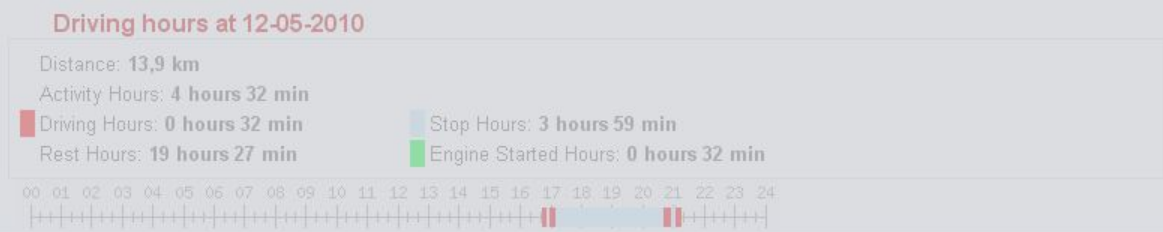

Search Data

Day: 16-05-2010
[Multi-day search](#)