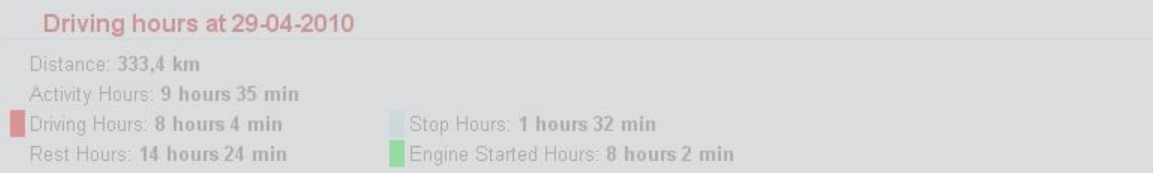

Search Data

Day: 29-04-2010
[Multi-day search](#)

Volvo: Route

Shown: From 29-04-2010 to 29-04-2010
 Driving hours: **8 hours 4 min**
 Distance covered: **333,4 km**
 Average speed: **41,3 km/h**

- Functionality
- Current Position
- Vehicle Routes**
- Event List
- SMS List
- Reports
- Vehicle Maintenance
- Configuration
- Vehicle List
- P.O.I. List
- Event Config
- User Config