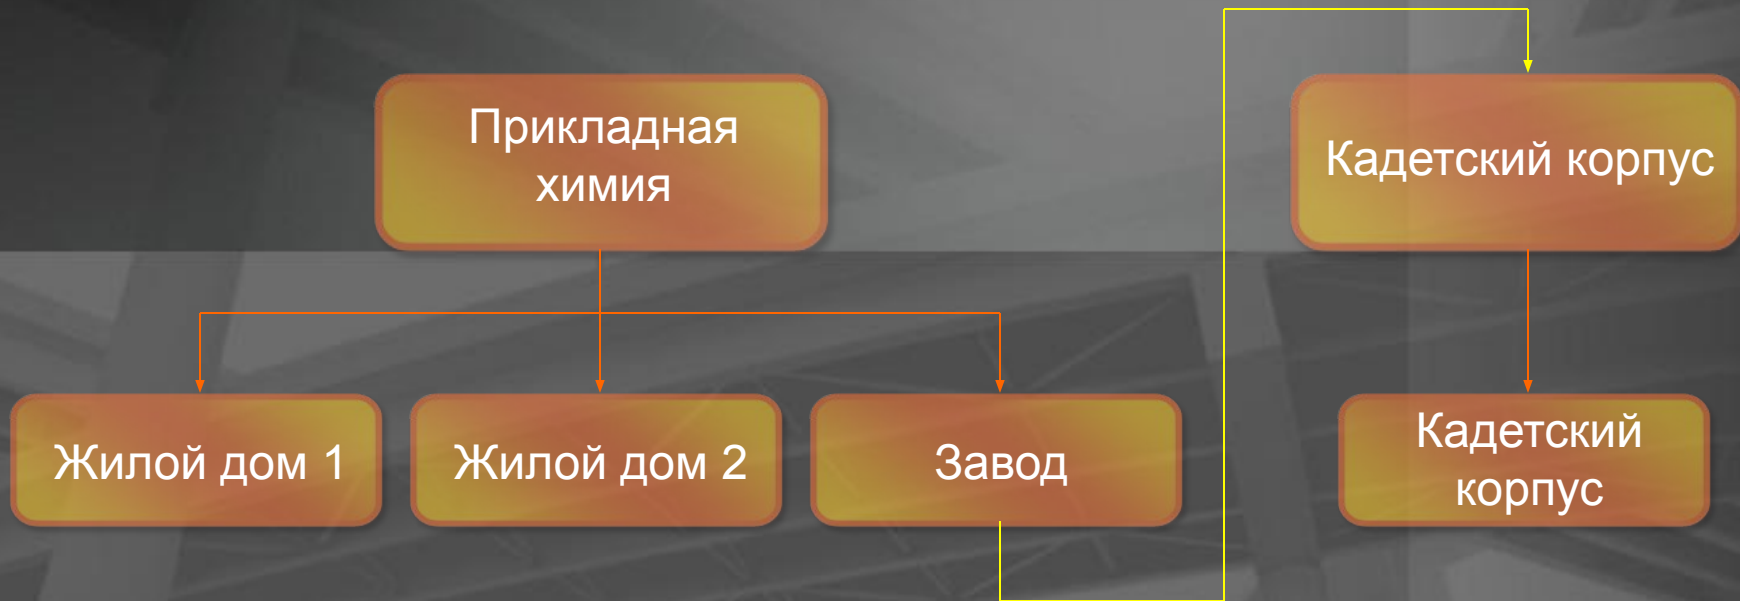

Абоненты и их отношения

Абонент	Объект	Вид	Субабонент	Лимит
Прикладная химия	Жилой дом 1	Питьевая вода		
		Стоки		
		Канализация 100%		
	Жилой дом 2	Питьевая вода		
		Канализация 100%		
		Завод		
Кадетский корпус	Кадетский корпус	Питьевая вода	Кадетский корпус	51
		Гор. вода		
		Стоки		
		Канализация 100%