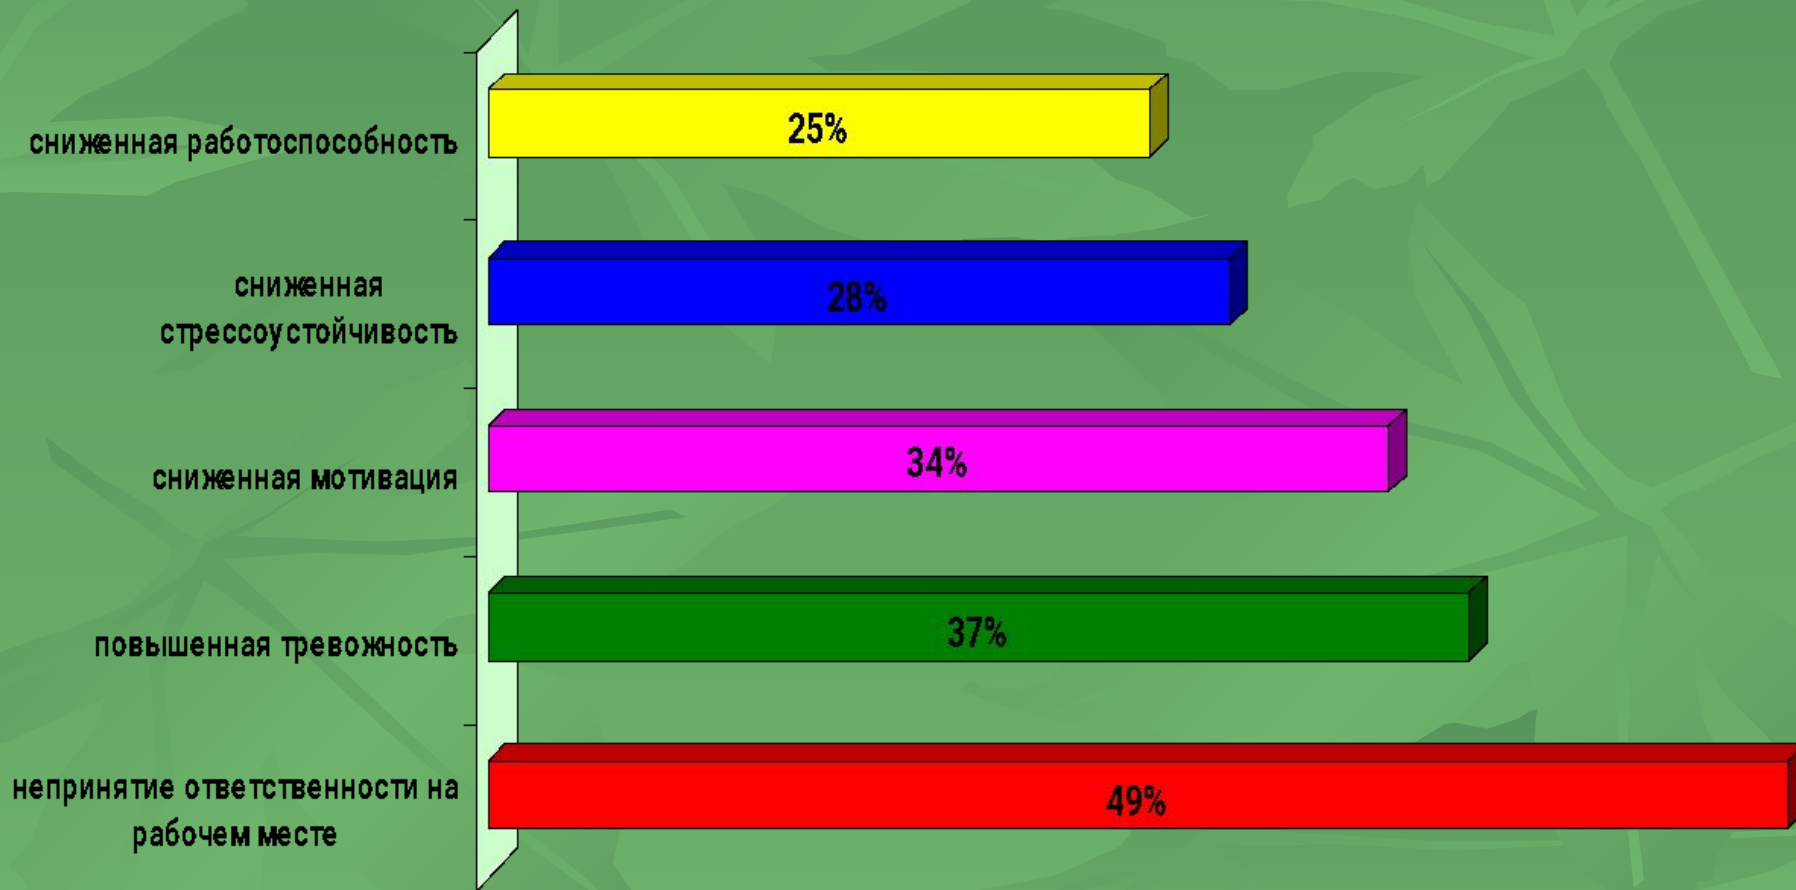

Отклонения от нормы определяются по критериям: