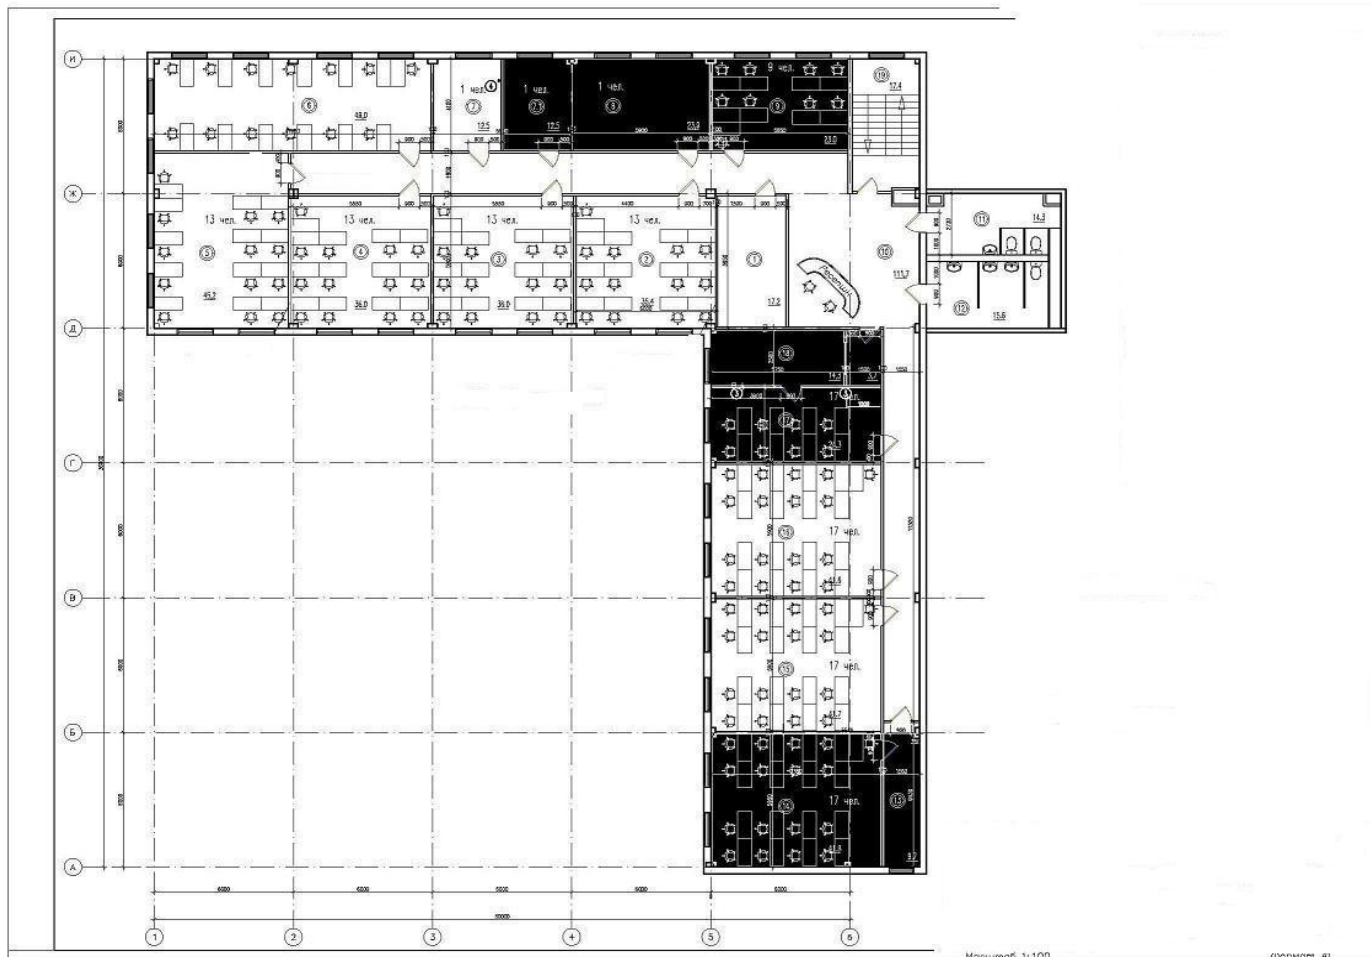

План 4-го этажа

* Черным помечено занятые площади.

Адрес: ул. Отрадная, д. 2Б., 600 метров от метро «Отрадное».

Контактный телефон:

921-25-56, +7 (926) 659-86-72 Кирилл, +7 (926) 399-35-48