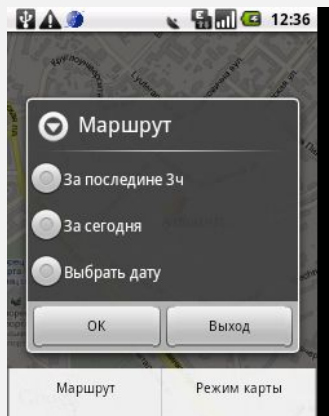

Диспетчерское ПО:

Аналог программы на ПК с контролем основных параметров:

- пройденное расстояние
- места остановок
- маршрут
- получение отчетов по автопарку, в котором установлены автомобильные устройства Skyriver