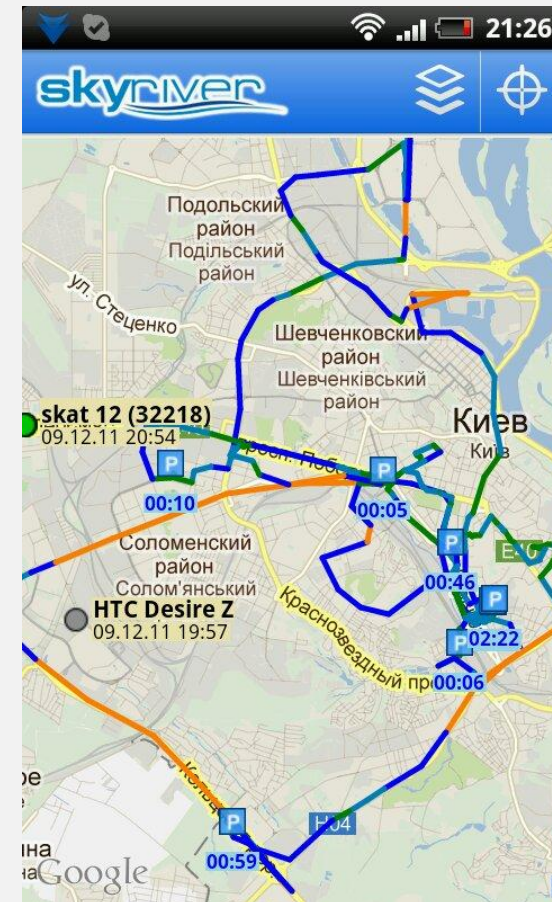

Диспетчерское ПО:

Аналог программы на ПК с контролем основных параметров:

- пройденное расстояние
- места остановок
- маршрут
- получение отчетов по автопарку, в котором установлены автомобильные устройства Skyriver