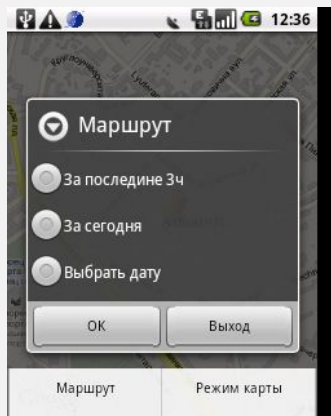

Диспетчерское ПО:

Аналог программы на ПК с контролем основных параметров:

- пройденное расстояние
- места остановок
- маршрут
- получение отчетов по автопарку, в котором установлены автомобильные устройства Skyriver