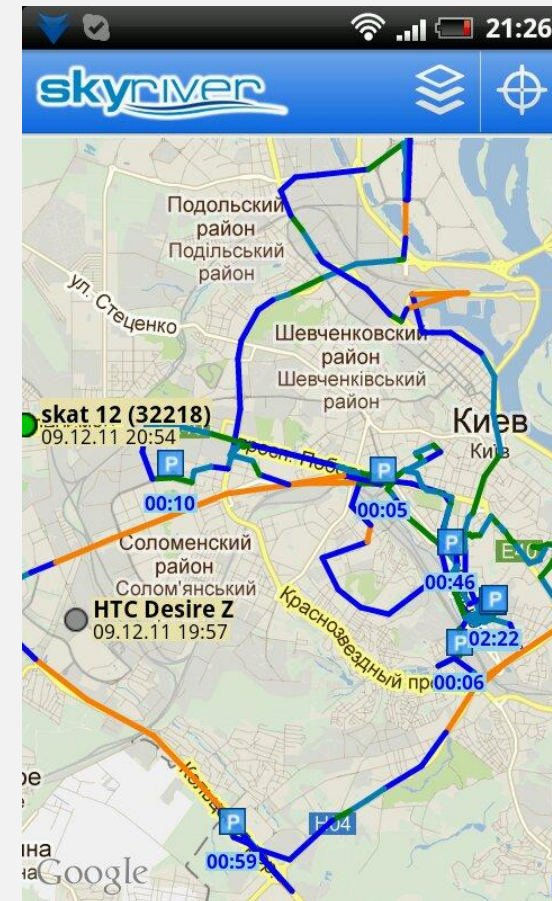

Диспетчерское ПО:

Аналог программы на ПК с контролем основных параметров:

- пройденное расстояние
- места остановок
- маршрут
- получение отчетов по автопарку, в котором установлены автомобильные устройства Skyriver