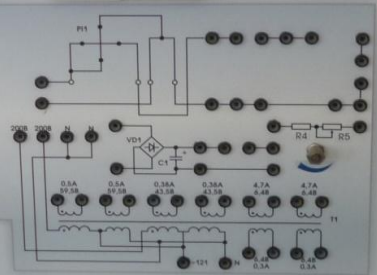

The main electrical control panel features several key components: a row of five analog meters (A, V, W, I, U) with their respective scales; a terminal block with a wiring diagram; a three-phase circuit breaker (QFD); two relays (R1, R2); a black emergency stop button (СТОП); a three-phase transformer (T2); a three-phase motor (M1); and a terminal strip with four colored wires (yellow, green, red, black) labeled L1, L2, L3, and N. A small schematic diagram is also visible on the right side of the panel.

ЭЛЕКТРИЧЕСКИЕ ИЗМЕРЕНИЯ

ГЕНЕРАТОР СВЯЗОНАДЧАЛЬНЫХ СИГНАЛОВ 30 - 330 Гц

Амплитуда Частота

Вектор Вектор

СИГНАЛ

SA1 SA2 SA3 SA4

Нагрузки электросчетчика

Счетчик электроэнергии СО-И4491М2-5