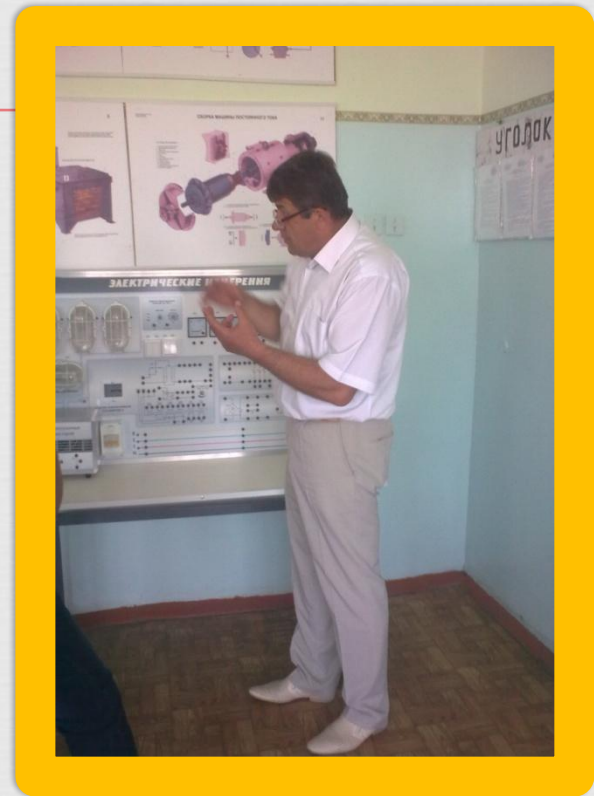

Студенты в кабинете электротехники