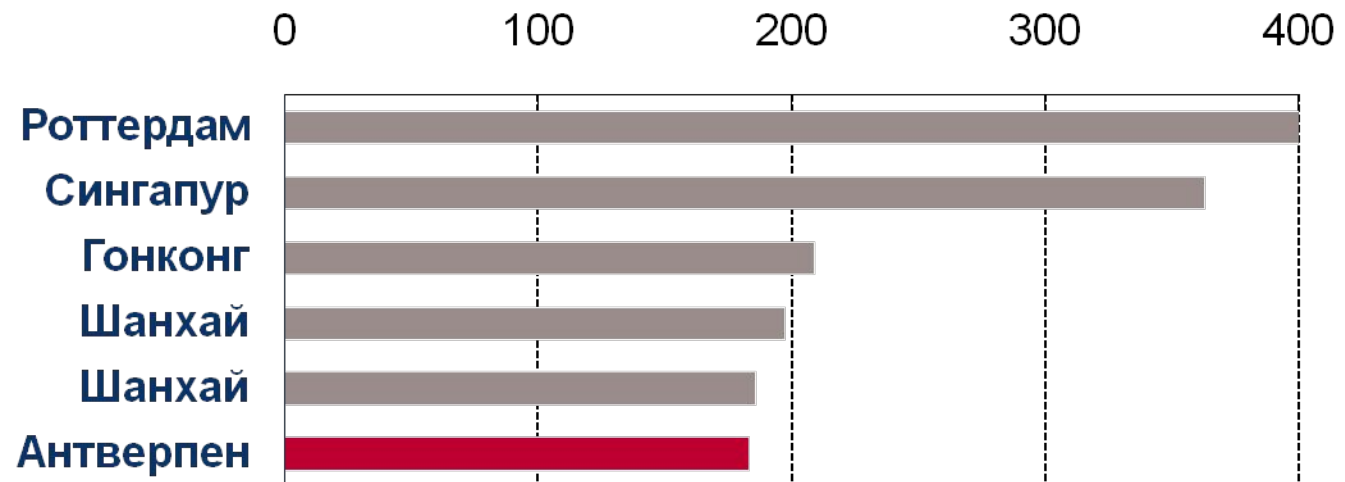

Международный грузопоток (млн тонн в 2007г)