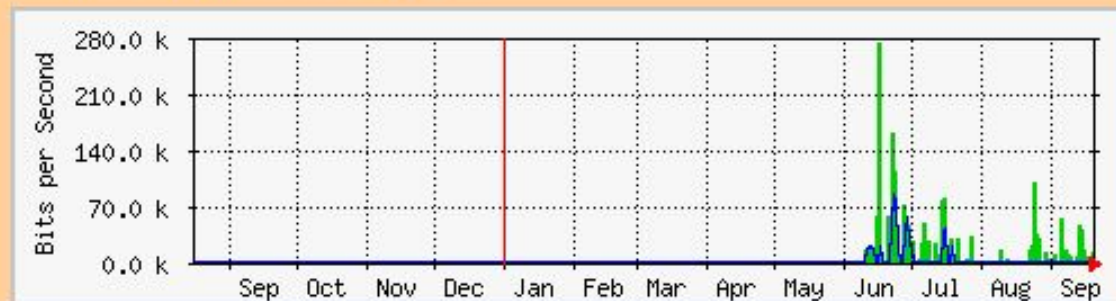

'Yearly' Graph (1 Day Average)

Max In:1567.0 kb/s (76.5%) Average In:585.3 kb/s (28.6%) Current In:663.7 kb/s (32.4%)
Max Out:842.9 kb/s (41.2%) Average Out:238.0 kb/s (11.6%) Current Out:380.3 kb/s (18.6%)

System: nsk-ttk-1-gw.runnet.ru
Interface: Serial6/4:0
IP: (194.85.38.41)
Max Speed:2048KB

The statistics were last updated **Tuesday, 20 September 2005 at 13:20**,
at which time 'nsk-ttk-1-gw.runnet.ru' had been up for **137 days, 0:09:03**.

'Daily' Graph (5 Minute Average)

Max In:1660.4 kb/s (81.1%) Average In:20.8 kb/s (1.0%) Current In:2696.0 b/s (0.1%)
Max Out:26.3 kb/s (1.3%) Average Out:768.0 b/s (0.0%) Current Out:360.0 b/s (0.0%)

'Yearly' Graph (1 Day Average)