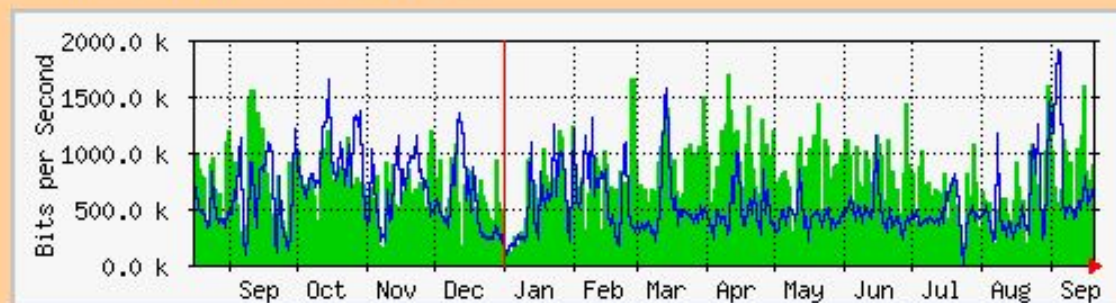

'Daily' Graph (5 Minute Average)

Max In:22.9 Mb/s (15.3%) Average In:11.9 Mb/s (8.0%) Current In:20.3 Mb/s (13.5%)
Max Out:11.6 Mb/s (7.7%) Average Out:6616.0 kb/s (4.4%) Current Out:10.2 Mb/s (6.8%)

'Yearly' Graph (1 Day Average)

Max In:13.4 Mb/s (8.9%) Average In:7389.8 kb/s (4.9%) Current In:6350.7 kb/s (4.2%)
Max Out:10.7 Mb/s (7.1%) Average Out:5035.3 kb/s (3.4%) Current Out:6874.8 kb/s (4.6%)

System: nsk-ttk-1-gw.runnet.ru
 Interface: Serial6/0:0
 IP: (194.85.38.61)
 Max Speed:2048KB

The statistics were last updated **Tuesday, 20 September 2005 at 13:20**,
 at which time 'nsk-ttk-1-gw.runnet.ru' had been up for **137 days, 0:09:01**.

'Daily' Graph (5 Minute Average)

Max **In**:1973.9 kb/s (96.4%) Average **In**:1043.6 kb/s (51.0%) Current **In**:1849.0 kb/s (90.3%)
 Max **Out**:1917.1 kb/s (93.6%) Average **Out**:711.3 kb/s (34.7%) Current **Out**:645.3 kb/s (31.5%)

'Yearly' Graph (1 Day Average)

Max **In**:1713.9 kb/s (83.7%) Average **In**:730.1 kb/s (35.7%) Current **In**:917.2 kb/s (44.8%)
 Max **Out**:1901.5 kb/s (92.8%) Average **Out**:585.0 kb/s (28.6%) Current **Out**:725.7 kb/s (35.4%)