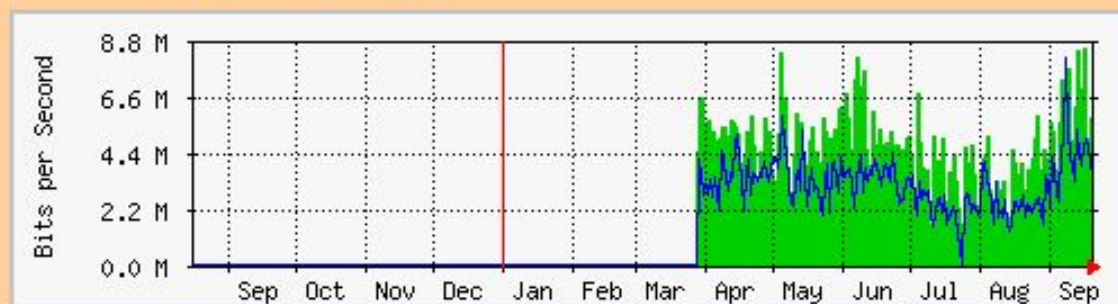

'Yearly' Graph (1 Day Average)

Max In:8584.0 kb/s (8.6%) Average In:4552.5 kb/s (4.6%) Current In:5893.5 kb/s (5.9%)
Max Out:8127.4 kb/s (8.1%) Average Out:3240.5 kb/s (3.2%) Current Out:3685.9 kb/s (3.7%)