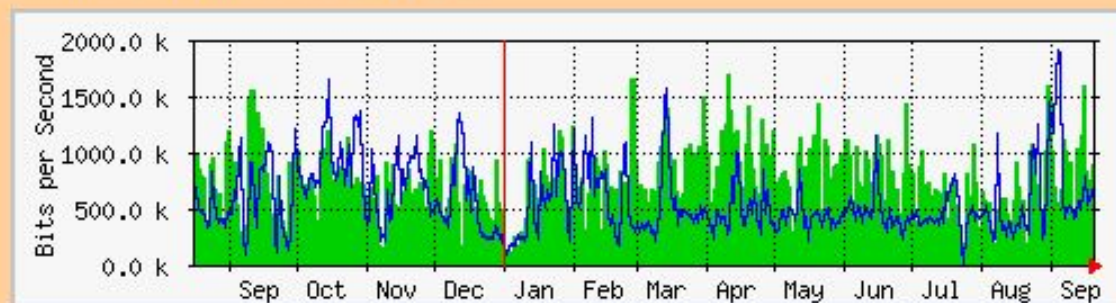

'Yearly' Graph (1 Day Average)

Max **In**:13.4 Mb/s (8.9%) Average **In**:7389.8 kb/s (4.9%) Current **In**:6350.7 kb/s (4.2%)
Max **Out**:10.7 Mb/s (7.1%) Average **Out**:5035.3 kb/s (3.4%) Current **Out**:6874.8 kb/s (4.6%)

System: nsk-ttk-1-gw.runnet.ru
 Interface: Serial6/0:0
 IP: (194.85.38.61)
 Max Speed:2048KB

The statistics were last updated **Tuesday, 20 September 2005 at 13:20**,
 at which time 'nsk-ttk-1-gw.runnet.ru' had been up for **137 days, 0:09:01**.

'Daily' Graph (5 Minute Average)

Max In:1973.9 kb/s (96.4%) Average In:1043.6 kb/s (51.0%) Current In:1849.0 kb/s (90.3%)
 Max Out:1917.1 kb/s (93.6%) Average Out:711.3 kb/s (34.7%) Current Out:645.3 kb/s (31.5%)

'Yearly' Graph (1 Day Average)

Max In:1713.9 kb/s (83.7%) Average In:730.1 kb/s (35.7%) Current In:917.2 kb/s (44.8%)
 Max Out:1901.5 kb/s (92.8%) Average Out:585.0 kb/s (28.6%) Current Out:725.7 kb/s (35.4%)