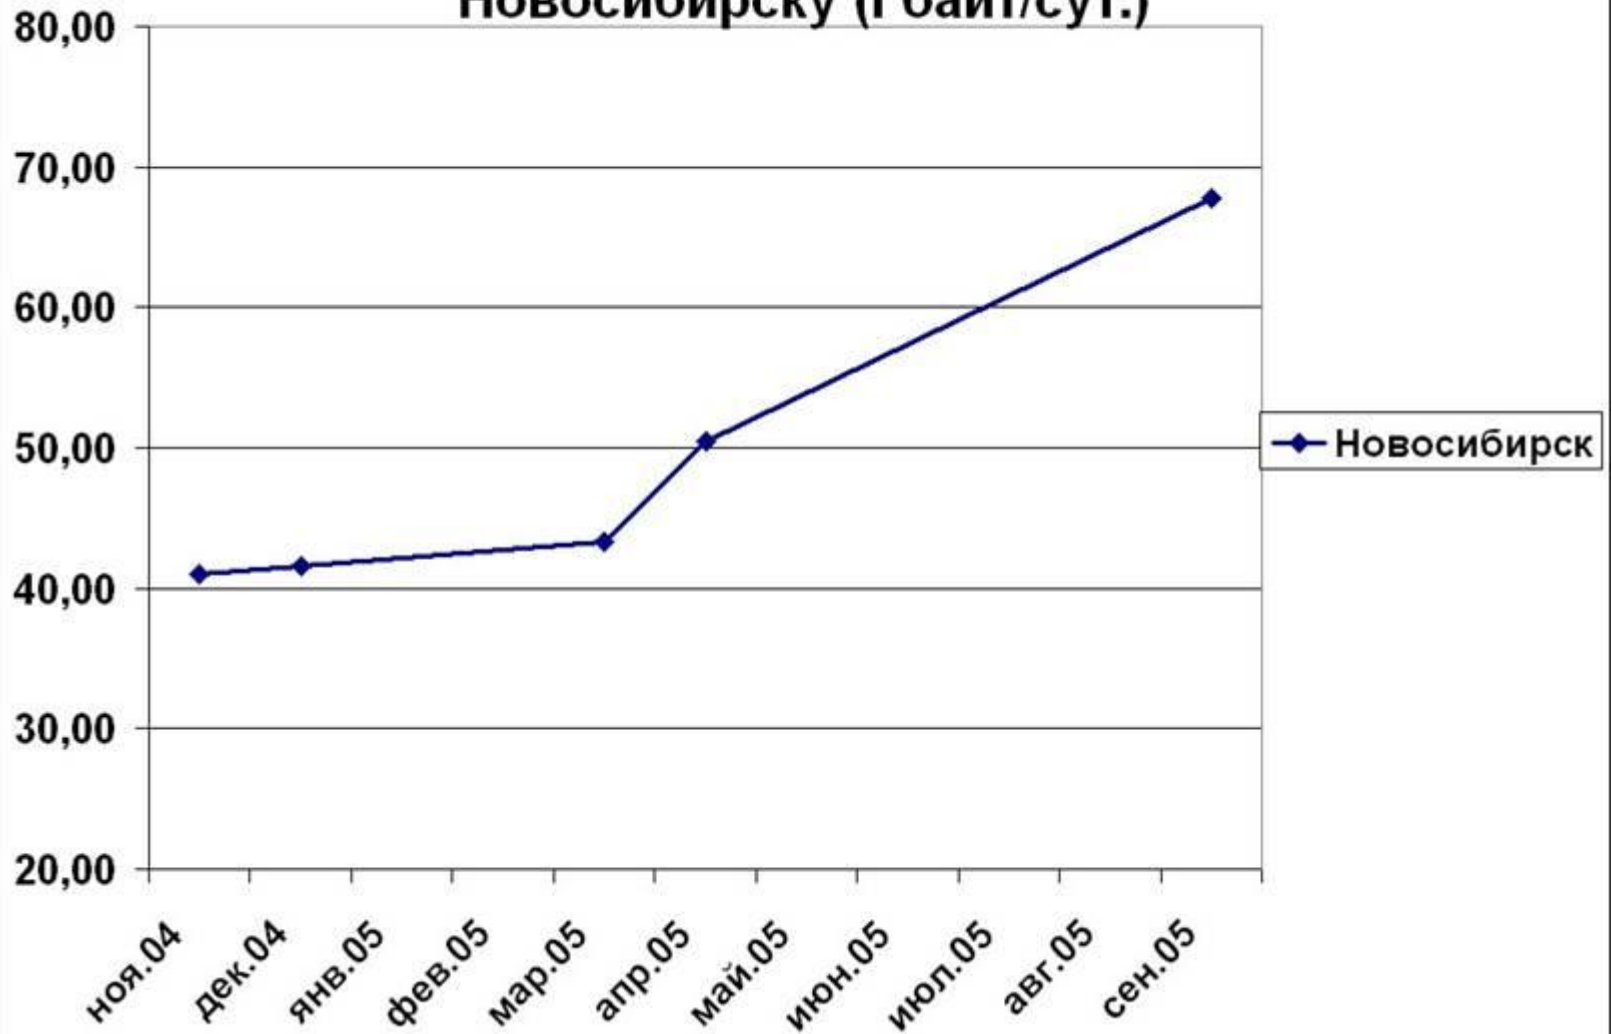

Входящий среднесуточный трафик по Новосибирску (Гбайт/сут.)