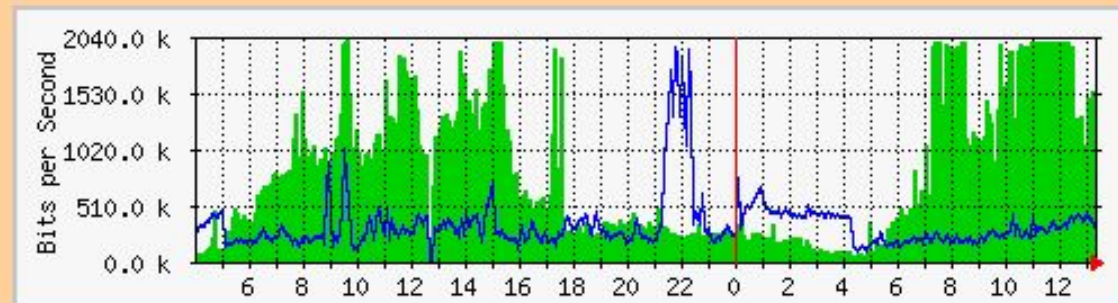

'Daily' Graph (5 Minute Average)

Max In:1961.4 kb/s (95.8%) Average In:1276.6 kb/s (62.3%) Current In:1915.0 kb/s (93.5%)
Max Out:1948.7 kb/s (95.2%) Average Out:658.2 kb/s (32.1%) Current Out:589.9 kb/s (28.8%)

'Yearly' Graph (1 Day Average)

Max In:1473.4 kb/s (71.9%) Average In:736.4 kb/s (36.0%) Current In:1210.0 kb/s (59.1%)
Max Out:1591.1 kb/s (77.7%) Average Out:497.3 kb/s (24.3%) Current Out:705.9 kb/s (34.5%)

System: nsk-ttk-1-gw.runnet.ru
Interface: Serial6/3:0
IP: (194.85.38.49)
Max Speed:2048KB

The statistics were last updated **Tuesday, 20 September 2005 at 13:20**,
at which time 'nsk-ttk-1-gw.runnet.ru' had been up for **137 days, 0:09:03**.

'Daily' Graph (5 Minute Average)

Max In:2021.5 kb/s (98.7%) Average In:808.9 kb/s (39.5%) Current In:1536.0 kb/s (75.0%)
Max Out:1951.1 kb/s (95.3%) Average Out:346.5 kb/s (16.9%) Current Out:325.5 kb/s (15.9%)