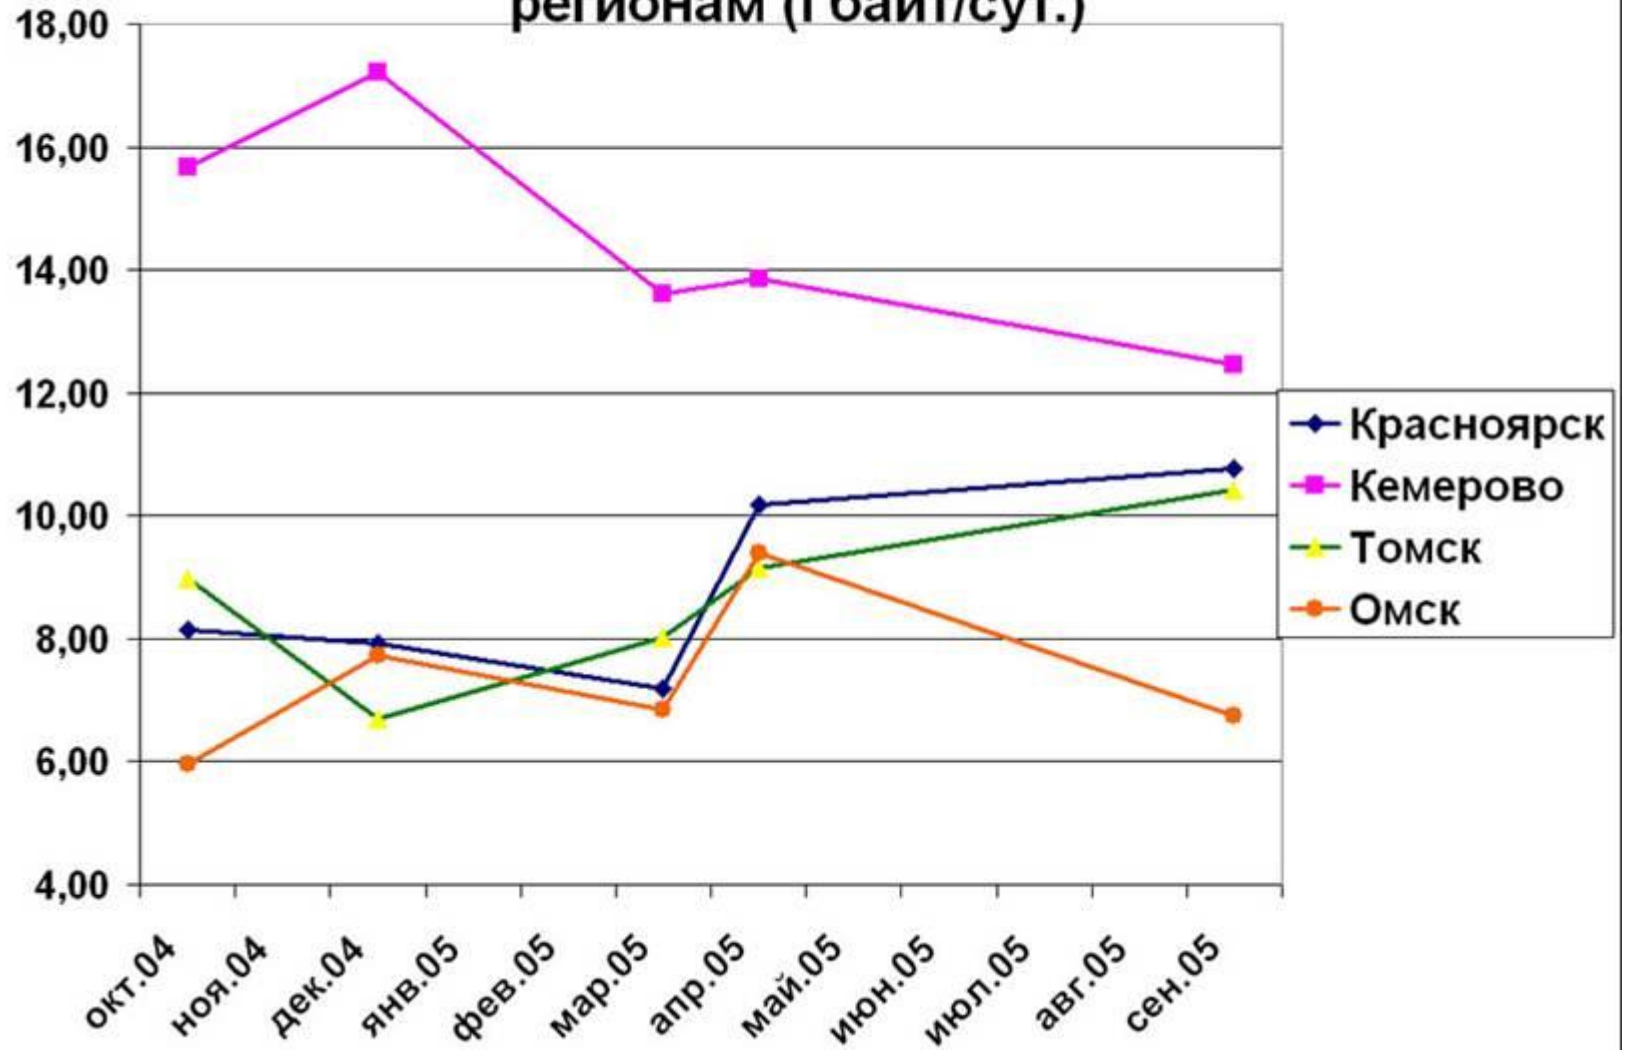

Входящий среднесуточный трафик по регионам (Гбайт/сут.)