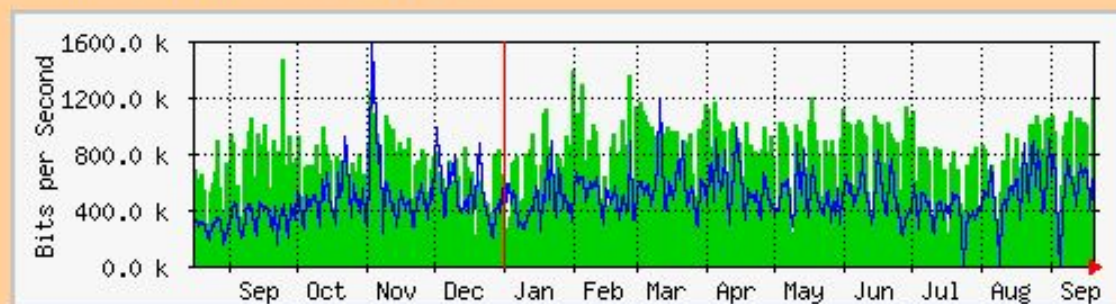

'Yearly' Graph (1 Day Average)

Max In:1473.4 kb/s (71.9%) Average In:736.4 kb/s (36.0%) Current In:1210.0 kb/s (59.1%)
Max Out:1591.1 kb/s (77.7%) Average Out:497.3 kb/s (24.3%) Current Out:705.9 kb/s (34.5%)