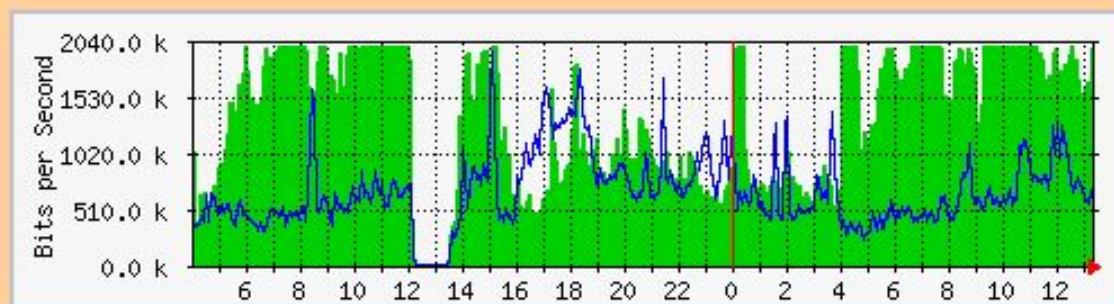

'Yearly' Graph (1 Day Average)

Max **In**:1713.9 kb/s (83.7%) Average **In**:730.1 kb/s (35.7%) Current **In**:917.2 kb/s (44.8%)
 Max **Out**:1901.5 kb/s (92.8%) Average **Out**:585.0 kb/s (28.6%) Current **Out**:725.7 kb/s (35.4%)

'Daily' Graph (5 Minute Average)

Max In:2018.1 kb/s (98.5%) Average In:1333.0 kb/s (65.1%) Current In:1982.8 kb/s (96.8%)
Max Out:1957.5 kb/s (95.6%) Average Out:685.8 kb/s (33.5%) Current Out:702.5 kb/s (34.3%)