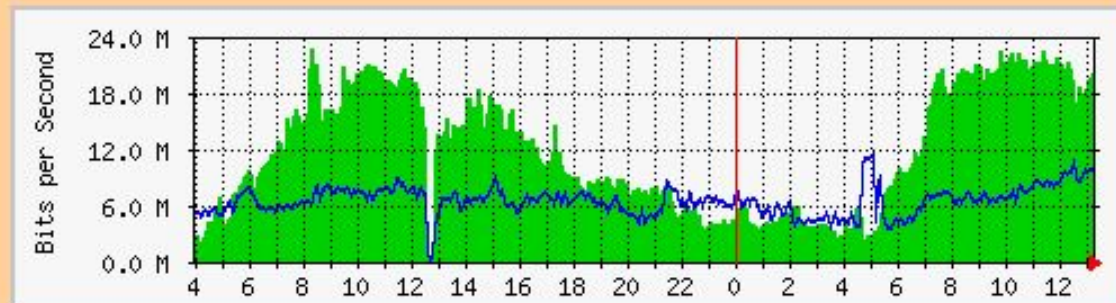

System: m9-ix.runnet.ru
Interface: ATM1/0.152-aal5 layer
IP: (194.85.38.17)
Max Speed:149760KB

The statistics were last updated **Tuesday, 20 September 2005 at 13:15**,
at which time 'm9-ix.runnet.ru' had been up for **41 days, 1:58:29**.

'Daily' Graph (5 Minute Average)

Max **In**:22.9 Mb/s (15.3%) Average **In**:11.9 Mb/s (8.0%) Current **In**:20.3 Mb/s (13.5%)
Max **Out**:11.6 Mb/s (7.7%) Average **Out**:6616.0 kb/s (4.4%) Current **Out**:10.2 Mb/s (6.8%)