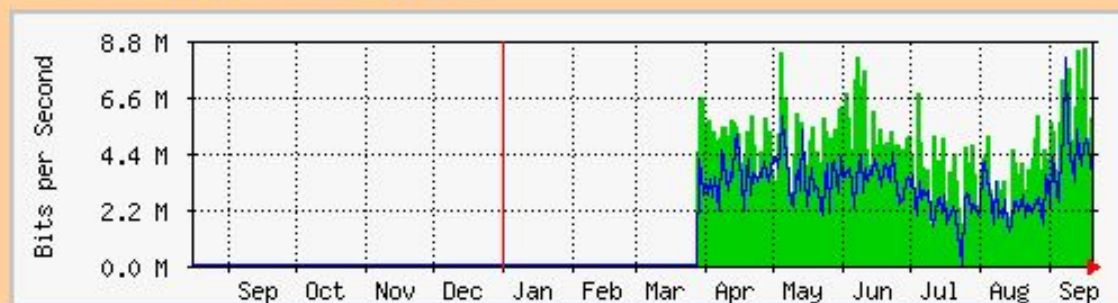

'Yearly' Graph (1 Day Average)

Max **In**:8584.0 kb/s (8.6%) Average **In**:4552.5 kb/s (4.6%) Current **In**:5893.5 kb/s (5.9%)
Max **Out**:8127.4 kb/s (8.1%) Average **Out**:3240.5 kb/s (3.2%) Current **Out**:3685.9 kb/s (3.7%)