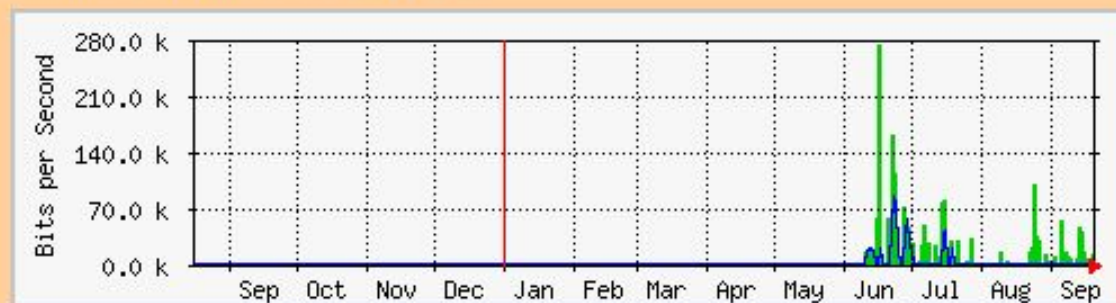

'Yearly' Graph (1 Day Average)

Max **In**:277.1 kb/s (13.5%)   Average **In**:20.3 kb/s (1.0%)   Current **In**:16.1 kb/s (0.8%)
Max **Out**:85.1 kb/s (4.2%)   Average **Out**:5944.0 b/s (0.3%)   Current **Out**:664.0 b/s (0.0%)