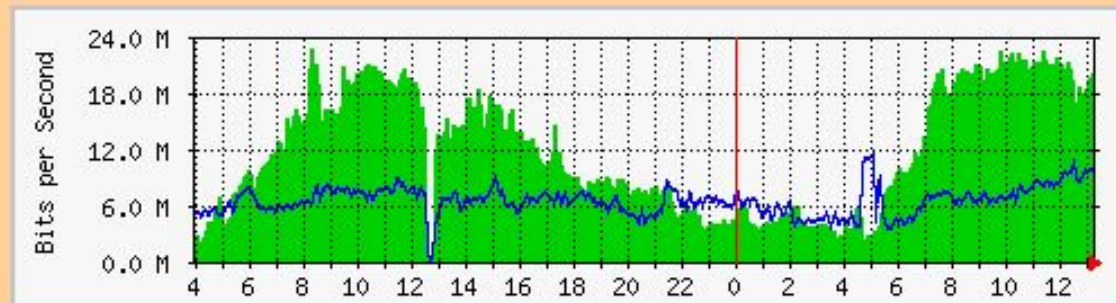

'Daily' Graph (5 Minute Average)

Max In:18.1 Mb/s (12.1%) Average In:8158.8 kb/s (5.4%) Current In:11.9 Mb/s (8.0%)
Max Out:9106.3 kb/s (6.1%) Average Out:3340.5 kb/s (2.2%) Current Out:4296.0 kb/s (2.9%)

'Weekly' Graph (30 Minute Average)

Max In:18.1 Mb/s (12.1%) Average In:7709.2 kb/s (5.1%) Current In:12.0 Mb/s (8.0%)
Max Out:9681.6 kb/s (6.5%) Average Out:5095.9 kb/s (3.4%) Current Out:4888.7 kb/s (3.3%)

'Daily' Graph (5 Minute Average)

Max In:22.9 Mb/s (15.3%) Average In:11.9 Mb/s (8.0%) Current In:20.3 Mb/s (13.5%)
Max Out:11.6 Mb/s (7.7%) Average Out:6616.0 kb/s (4.4%) Current Out:10.2 Mb/s (6.8%)

'Yearly' Graph (1 Day Average)