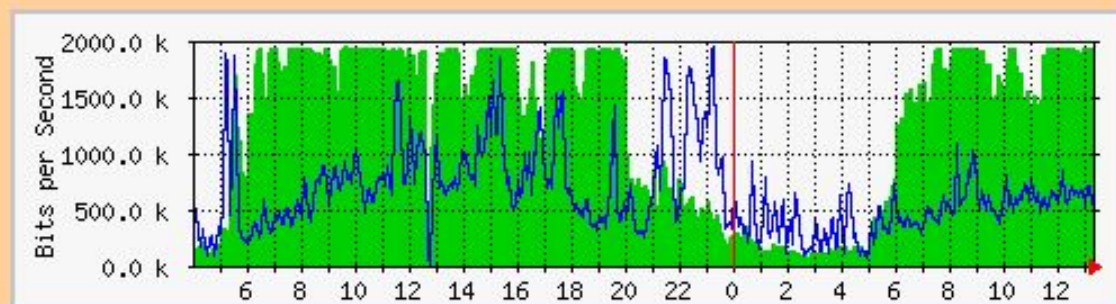

'Daily' Graph (5 Minute Average)

Max In:14.2 Mb/s (14.2%) Average In:7653.8 kb/s (7.7%) Current In:12.4 Mb/s (12.4%)
Max Out:10.0 Mb/s (10.0%) Average Out:4543.8 kb/s (4.5%) Current Out:4529.3 kb/s (4.5%)

'Yearly' Graph (1 Day Average)

Max In:8584.0 kb/s (8.6%) Average In:4552.5 kb/s (4.6%) Current In:5893.5 kb/s (5.9%)
Max Out:8127.4 kb/s (8.1%) Average Out:3240.5 kb/s (3.2%) Current Out:3685.9 kb/s (3.7%)

'Daily' Graph (5 Minute Average)

Max In:1961.4 kb/s (95.8%) Average In:1276.6 kb/s (62.3%) Current In:1915.0 kb/s (93.5%)
Max Out:1948.7 kb/s (95.2%) Average Out:658.2 kb/s (32.1%) Current Out:589.9 kb/s (28.8%)