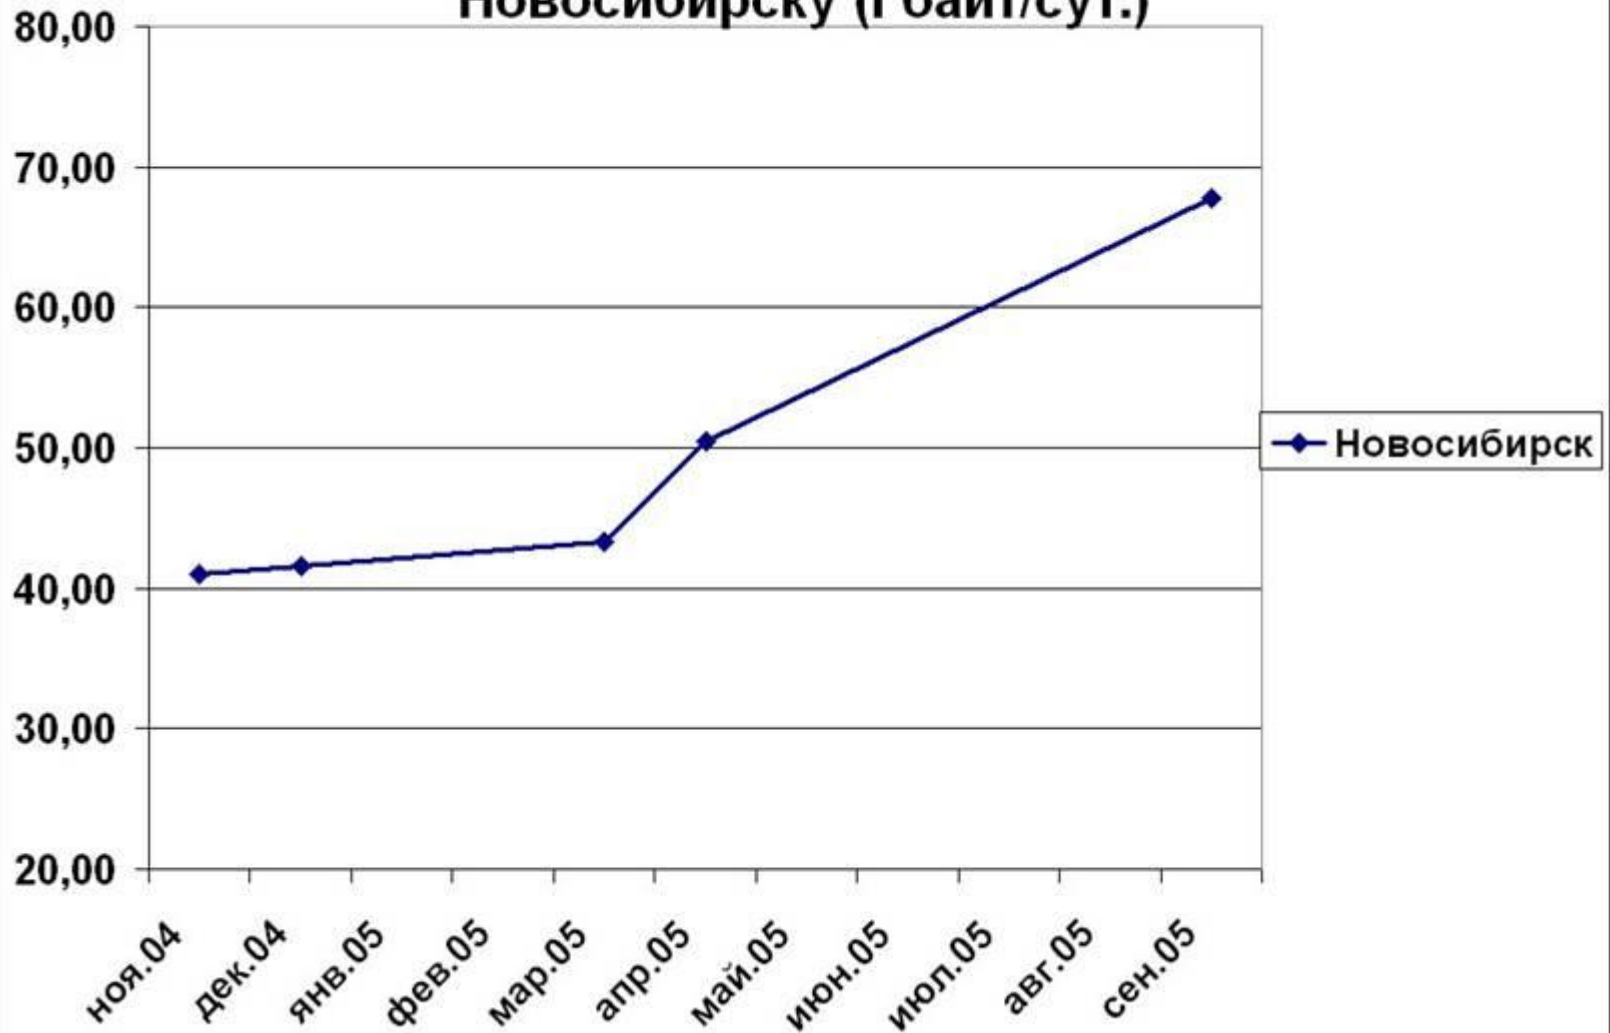

Входящий среднесуточный трафик по Новосибирску (Гбайт/сут.)