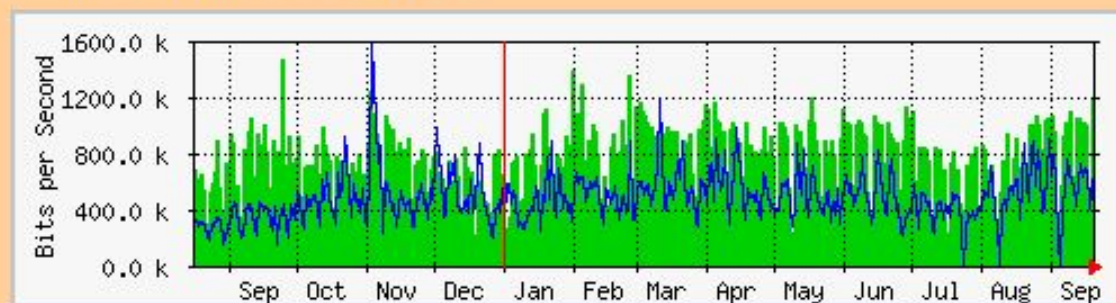

'Yearly' Graph (1 Day Average)

Max In:1473.4 kb/s (71.9%) Average In:736.4 kb/s (36.0%) Current In:1210.0 kb/s (59.1%)
Max Out:1591.1 kb/s (77.7%) Average Out:497.3 kb/s (24.3%) Current Out:705.9 kb/s (34.5%)