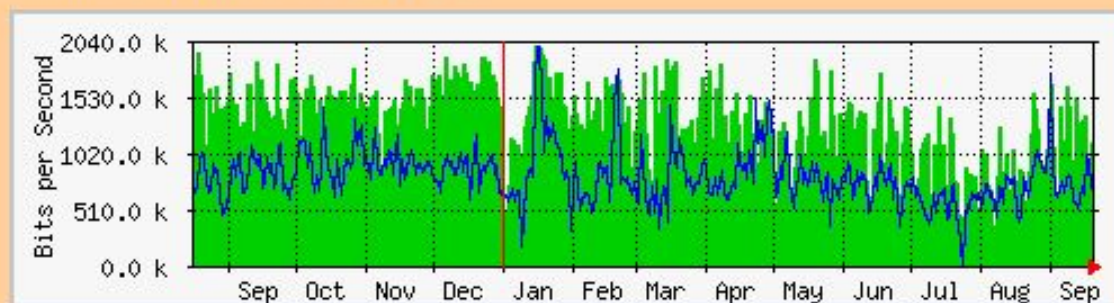

'Yearly' Graph (1 Day Average)

Max **In**:1713.9 kb/s (83.7%) Average **In**:730.1 kb/s (35.7%) Current **In**:917.2 kb/s (44.8%)
 Max **Out**:1901.5 kb/s (92.8%) Average **Out**:585.0 kb/s (28.6%) Current **Out**:725.7 kb/s (35.4%)

System: nsk-ttk-1-gw.runnet.ru
Interface: Serial6/1:0
IP: (194.85.38.65)
Max Speed:2048KB

The statistics were last updated **Tuesday, 20 September 2005 at 13:20**,
at which time 'nsk-ttk-1-gw.runnet.ru' had been up for **137 days, 0:09:01**.

'Daily' Graph (5 Minute Average)

Max In:2018.1 kb/s (98.5%) Average In:1333.0 kb/s (65.1%) Current In:1982.8 kb/s (96.8%)
Max Out:1957.5 kb/s (95.6%) Average Out:685.8 kb/s (33.5%) Current Out:702.5 kb/s (34.3%)

'Yearly' Graph (1 Day Average)

Max In:2005.2 kb/s (97.9%) Average In:1272.1 kb/s (62.1%) Current In:1141.7 kb/s (55.7%)
Max Out:1996.7 kb/s (97.5%) Average Out:827.4 kb/s (40.4%) Current Out:706.5 kb/s (34.5%)