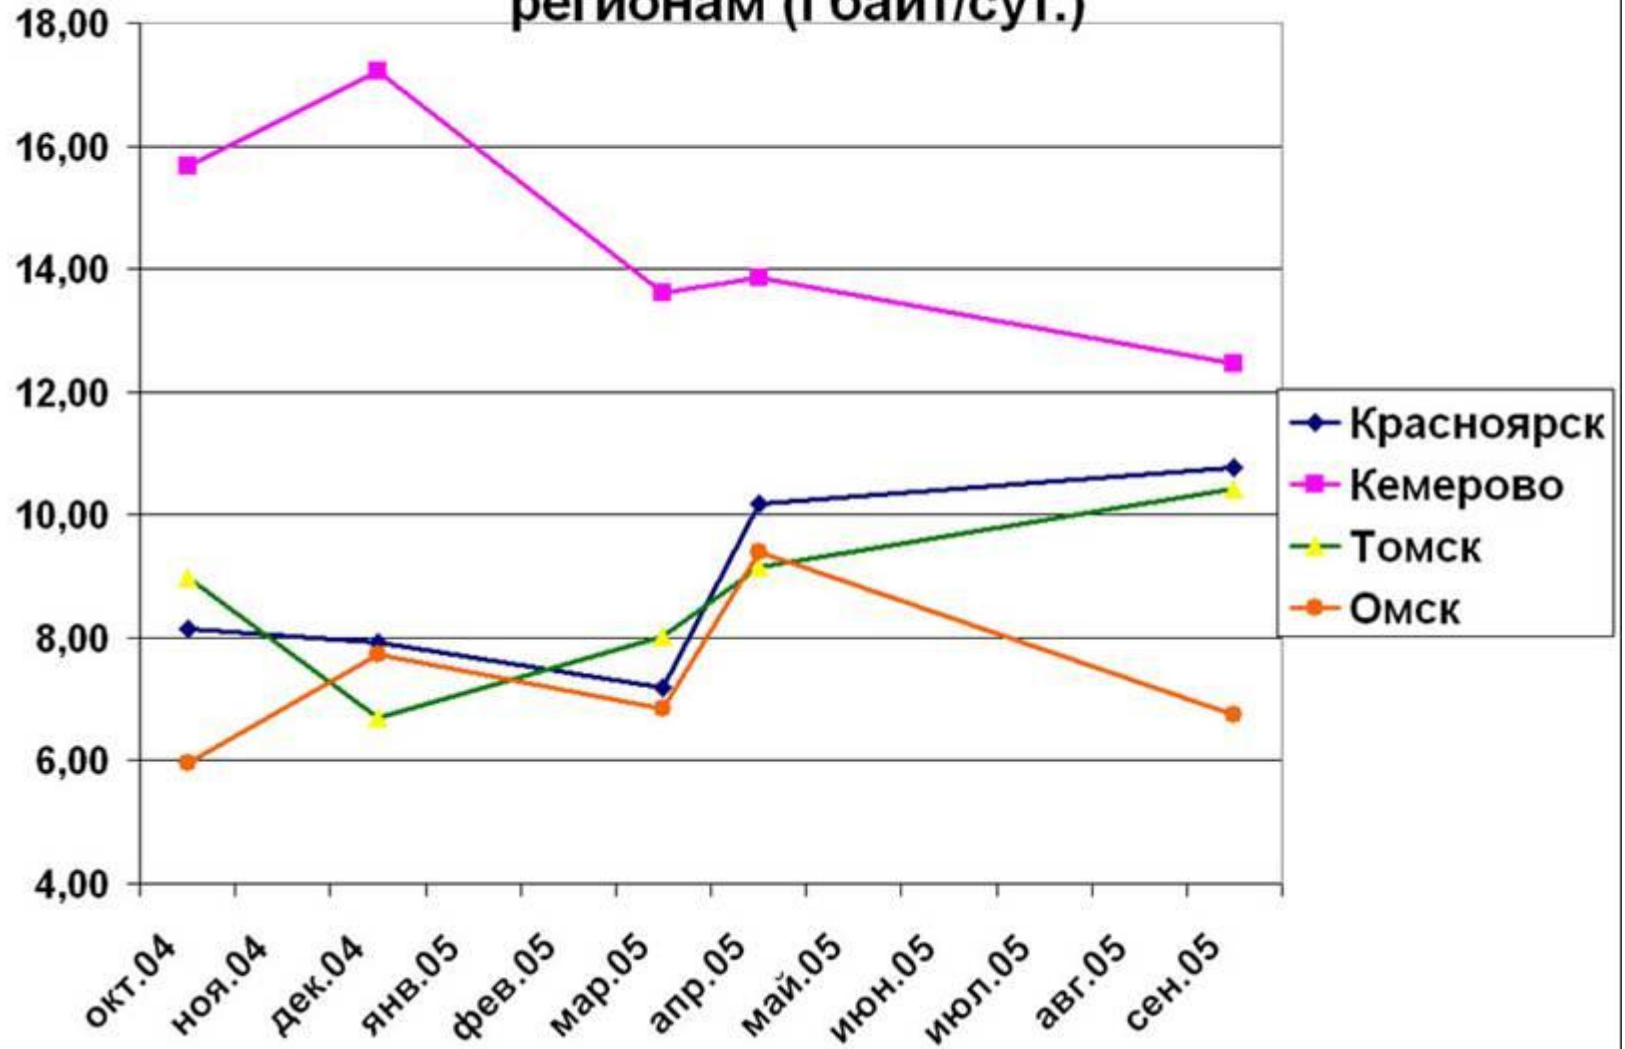

Входящий среднесуточный трафик по регионам (Гбайт/сут.)