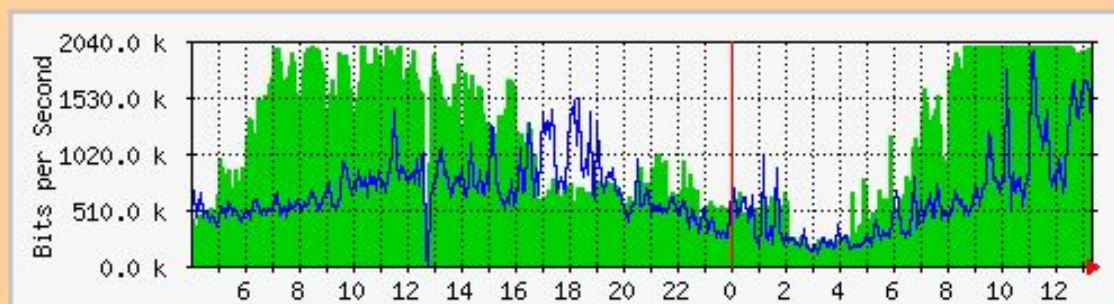

System: nsk-ttk-1-gw.runnet.ru
Interface: Serial6/5:0
IP: (194.85.38.37)
Max Speed:2048KB

The statistics were last updated **Tuesday, 20 September 2005 at 13:20**,
at which time 'nsk-ttk-1-gw.runnet.ru' had been up for **137 days, 0:09:13**.

'Daily' Graph (5 Minute Average)

Max **In**:2019.2 kb/s (98.6%) Average **In**:1164.4 kb/s (56.9%) Current **In**:1996.1 kb/s (97.5%)
Max **Out**:1941.9 kb/s (94.8%) Average **Out**:659.6 kb/s (32.2%) Current **Out**:1273.8 kb/s (62.2%)