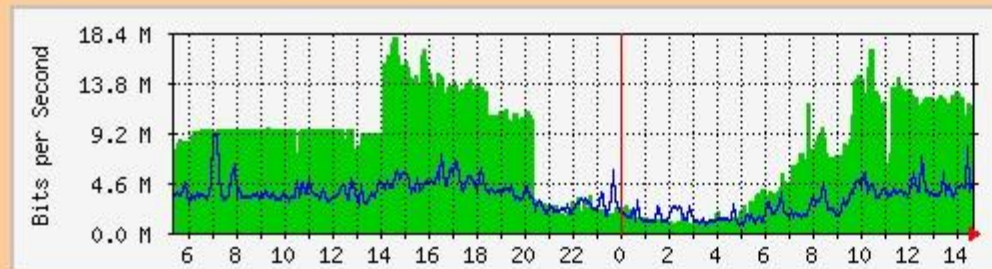

'Daily' Graph (5 Minute Average)

Max In:18.1 Mb/s (12.1%) Average In:8158.8 kb/s (5.4%) Current In:11.9 Mb/s (8.0%)
Max Out:9106.3 kb/s (6.1%) Average Out:3340.5 kb/s (2.2%) Current Out:4296.0 kb/s (2.9%)

'Weekly' Graph (30 Minute Average)

Max In:18.1 Mb/s (12.1%) Average In:7709.2 kb/s (5.1%) Current In:12.0 Mb/s (8.0%)
Max Out:9681.6 kb/s (6.5%) Average Out:5095.9 kb/s (3.4%) Current Out:4888.7 kb/s (3.3%)