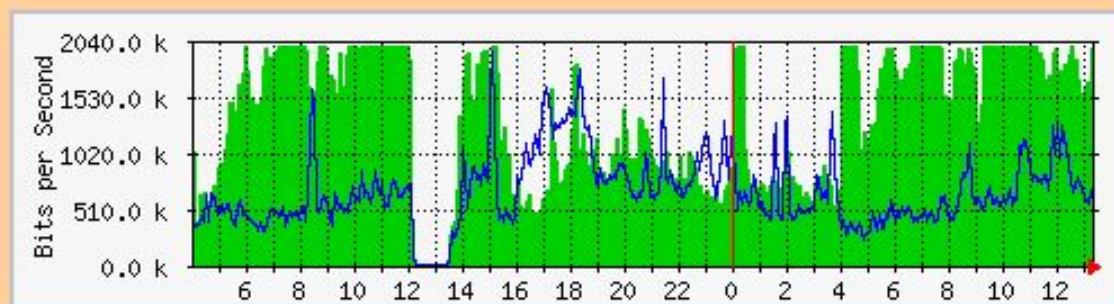

'Daily' Graph (5 Minute Average)

Max In:1973.9 kb/s (96.4%) Average In:1043.6 kb/s (51.0%) Current In:1849.0 kb/s (90.3%)
 Max Out:1917.1 kb/s (93.6%) Average Out:711.3 kb/s (34.7%) Current Out:645.3 kb/s (31.5%)

'Yearly' Graph (1 Day Average)

Max In:1713.9 kb/s (83.7%) Average In:730.1 kb/s (35.7%) Current In:917.2 kb/s (44.8%)
 Max Out:1901.5 kb/s (92.8%) Average Out:585.0 kb/s (28.6%) Current Out:725.7 kb/s (35.4%)

'Daily' Graph (5 Minute Average)

Max In:2018.1 kb/s (98.5%) Average In:1333.0 kb/s (65.1%) Current In:1982.8 kb/s (96.8%)
Max Out:1957.5 kb/s (95.6%) Average Out:685.8 kb/s (33.5%) Current Out:702.5 kb/s (34.3%)