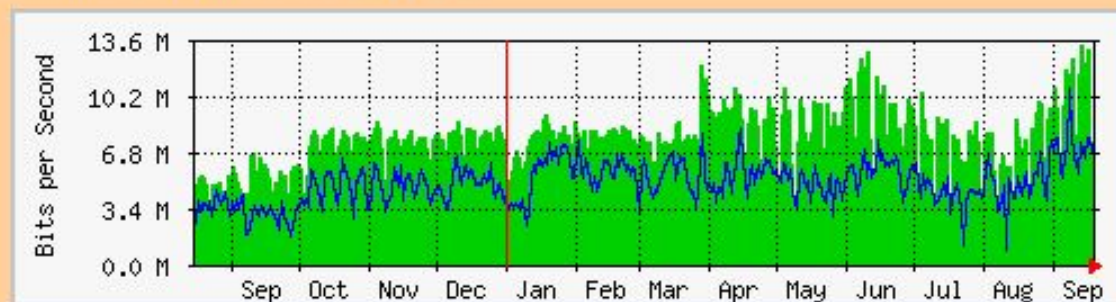

'Weekly' Graph (30 Minute Average)

Max In:18.1 Mb/s (12.1%) Average In:7709.2 kb/s (5.1%) Current In:12.0 Mb/s (8.0%)
Max Out:9681.6 kb/s (6.5%) Average Out:5095.9 kb/s (3.4%) Current Out:4888.7 kb/s (3.3%)

'Daily' Graph (5 Minute Average)

Max In:22.9 Mb/s (15.3%) Average In:11.9 Mb/s (8.0%) Current In:20.3 Mb/s (13.5%)
Max Out:11.6 Mb/s (7.7%) Average Out:6616.0 kb/s (4.4%) Current Out:10.2 Mb/s (6.8%)

'Yearly' Graph (1 Day Average)