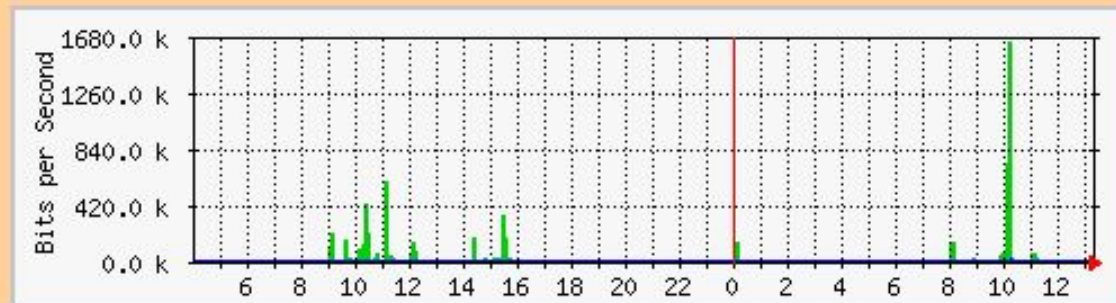

System: nsk-ttk-1-gw.runnet.ru
Interface: Serial6/4:0
IP: (194.85.38.41)
Max Speed:2048KB

The statistics were last updated **Tuesday, 20 September 2005 at 13:20**,
at which time 'nsk-ttk-1-gw.runnet.ru' had been up for **137 days, 0:09:03**.

'Daily' Graph (5 Minute Average)

Max In:1660.4 kb/s (81.1%)   Average In:20.8 kb/s (1.0%)   Current In:2696.0 b/s (0.1%)
Max Out:26.3 kb/s (1.3%)   Average Out:768.0 b/s (0.0%)   Current Out:360.0 b/s (0.0%)