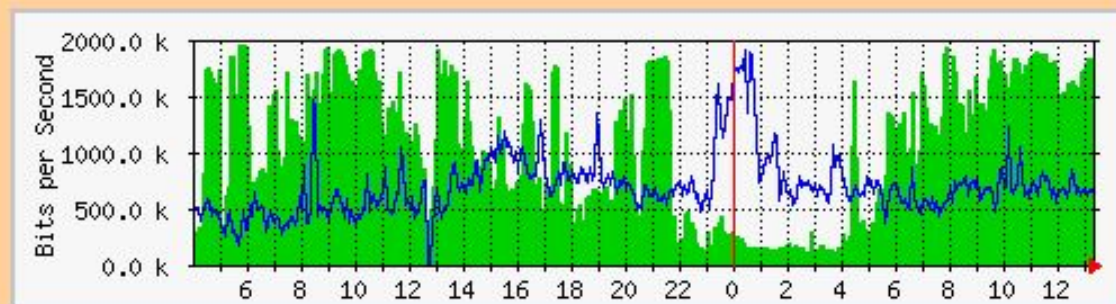

'Daily' Graph (5 Minute Average)

Max **In**:22.9 Mb/s (15.3%) Average **In**:11.9 Mb/s (8.0%) Current **In**:20.3 Mb/s (13.5%)
Max **Out**:11.6 Mb/s (7.7%) Average **Out**:6616.0 kb/s (4.4%) Current **Out**:10.2 Mb/s (6.8%)

'Yearly' Graph (1 Day Average)

Max **In**:13.4 Mb/s (8.9%) Average **In**:7389.8 kb/s (4.9%) Current **In**:6350.7 kb/s (4.2%)
Max **Out**:10.7 Mb/s (7.1%) Average **Out**:5035.3 kb/s (3.4%) Current **Out**:6874.8 kb/s (4.6%)

'Daily' Graph (5 Minute Average)

Max In:1973.9 kb/s (96.4%) Average In:1043.6 kb/s (51.0%) Current In:1849.0 kb/s (90.3%)
 Max Out:1917.1 kb/s (93.6%) Average Out:711.3 kb/s (34.7%) Current Out:645.3 kb/s (31.5%)