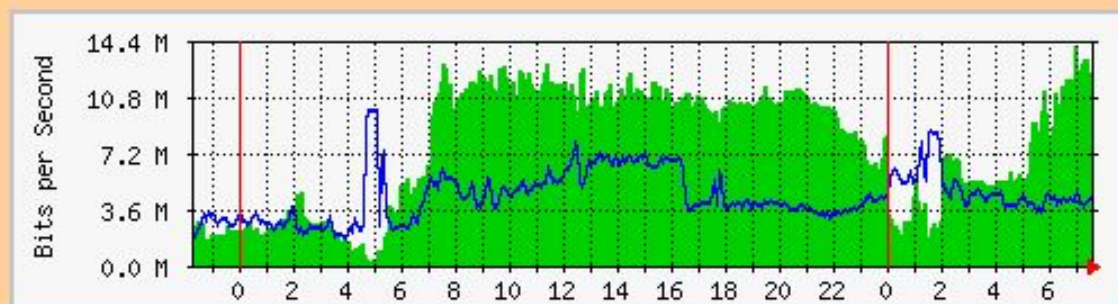

System: nsk-ttk-1-sw.runnet.ru
Interface: FastEthernet0/1
IP: (0)
Max Speed:100000KB

The statistics were last updated **Wednesday, 21 September 2005 at 7:35**,
at which time 'nsk-ttk-1-sw' had been up for **380 days, 0:36:45**.

'Daily' Graph (5 Minute Average)

Max **In**:14.2 Mb/s (14.2%) Average **In**:7653.8 kb/s (7.7%) Current **In**:12.4 Mb/s (12.4%)
Max **Out**:10.0 Mb/s (10.0%) Average **Out**:4543.8 kb/s (4.5%) Current **Out**:4529.3 kb/s (4.5%)