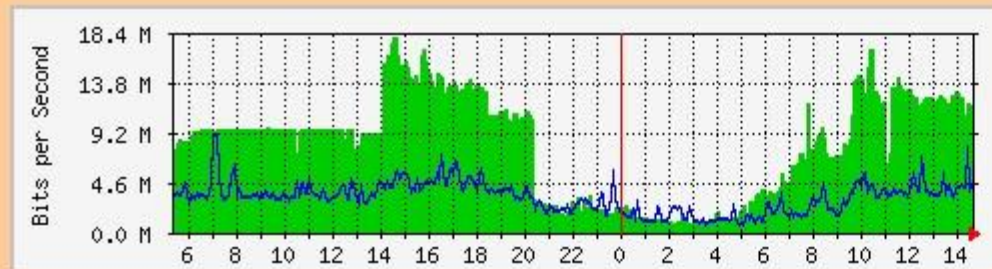

02/03/18

Cisco AS5300

02/03/14

02/03/13

System: m9-ix.runnet.ru
Interface: ATM1/0.152-aal5 layer
IP: (194.85.38.17)
Max Speed:149760KB

The statistics were last updated **Saturday, 26 March 2005 at 14:40**,
at which time 'm9-ix.runnet.ru' had been up for **316 days, 5:18:45**.

'Daily' Graph (5 Minute Average)

Max In:18.1 Mb/s (12.1%) Average In:8158.8 kb/s (5.4%) Current In:11.9 Mb/s (8.0%)
Max Out:9106.3 kb/s (6.1%) Average Out:3340.5 kb/s (2.2%) Current Out:4296.0 kb/s (2.9%)

'Weekly' Graph (30 Minute Average)

Max In:18.1 Mb/s (12.1%) Average In:7709.2 kb/s (5.1%) Current In:12.0 Mb/s (8.0%)
Max Out:9681.6 kb/s (6.5%) Average Out:5095.9 kb/s (3.4%) Current Out:4888.7 kb/s (3.3%)

IP: (194.85.38.37)

Max Speed:2048KB

The statistics were last updated **Tuesday, 20 September 2005 at 13:20**,
at which time 'nsk-ttk-1-gw.runnet.ru' had been up for **137 days, 0:09:13**.

'Daily' Graph (5 Minute Average)