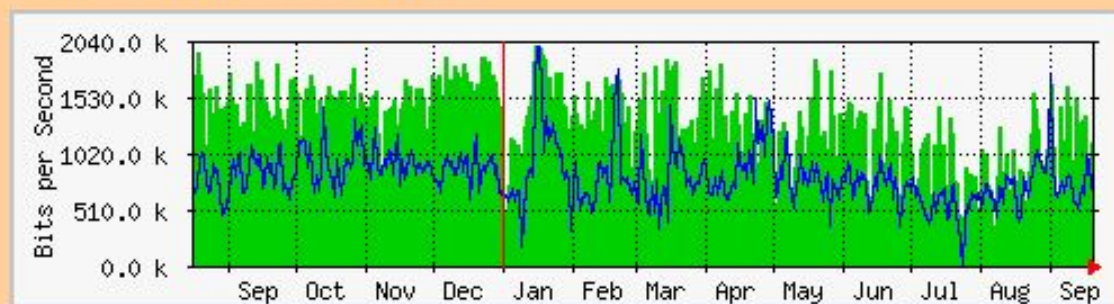

'Yearly' Graph (1 Day Average)

Max In:1713.9 kb/s (83.7%) Average In:730.1 kb/s (35.7%) Current In:917.2 kb/s (44.8%)
 Max Out:1901.5 kb/s (92.8%) Average Out:585.0 kb/s (28.6%) Current Out:725.7 kb/s (35.4%)

System: nsk-ttk-1-gw.runnet.ru
Interface: Serial6/1:0
IP: (194.85.38.65)
Max Speed:2048KB

The statistics were last updated **Tuesday, 20 September 2005 at 13:20**,
at which time 'nsk-ttk-1-gw.runnet.ru' had been up for **137 days, 0:09:01**.

'Daily' Graph (5 Minute Average)

Max In:2018.1 kb/s (98.5%) Average In:1333.0 kb/s (65.1%) Current In:1982.8 kb/s (96.8%)
Max Out:1957.5 kb/s (95.6%) Average Out:685.8 kb/s (33.5%) Current Out:702.5 kb/s (34.3%)

'Yearly' Graph (1 Day Average)

Max In:2005.2 kb/s (97.9%) Average In:1272.1 kb/s (62.1%) Current In:1141.7 kb/s (55.7%)
Max Out:1996.7 kb/s (97.5%) Average Out:827.4 kb/s (40.4%) Current Out:706.5 kb/s (34.5%)