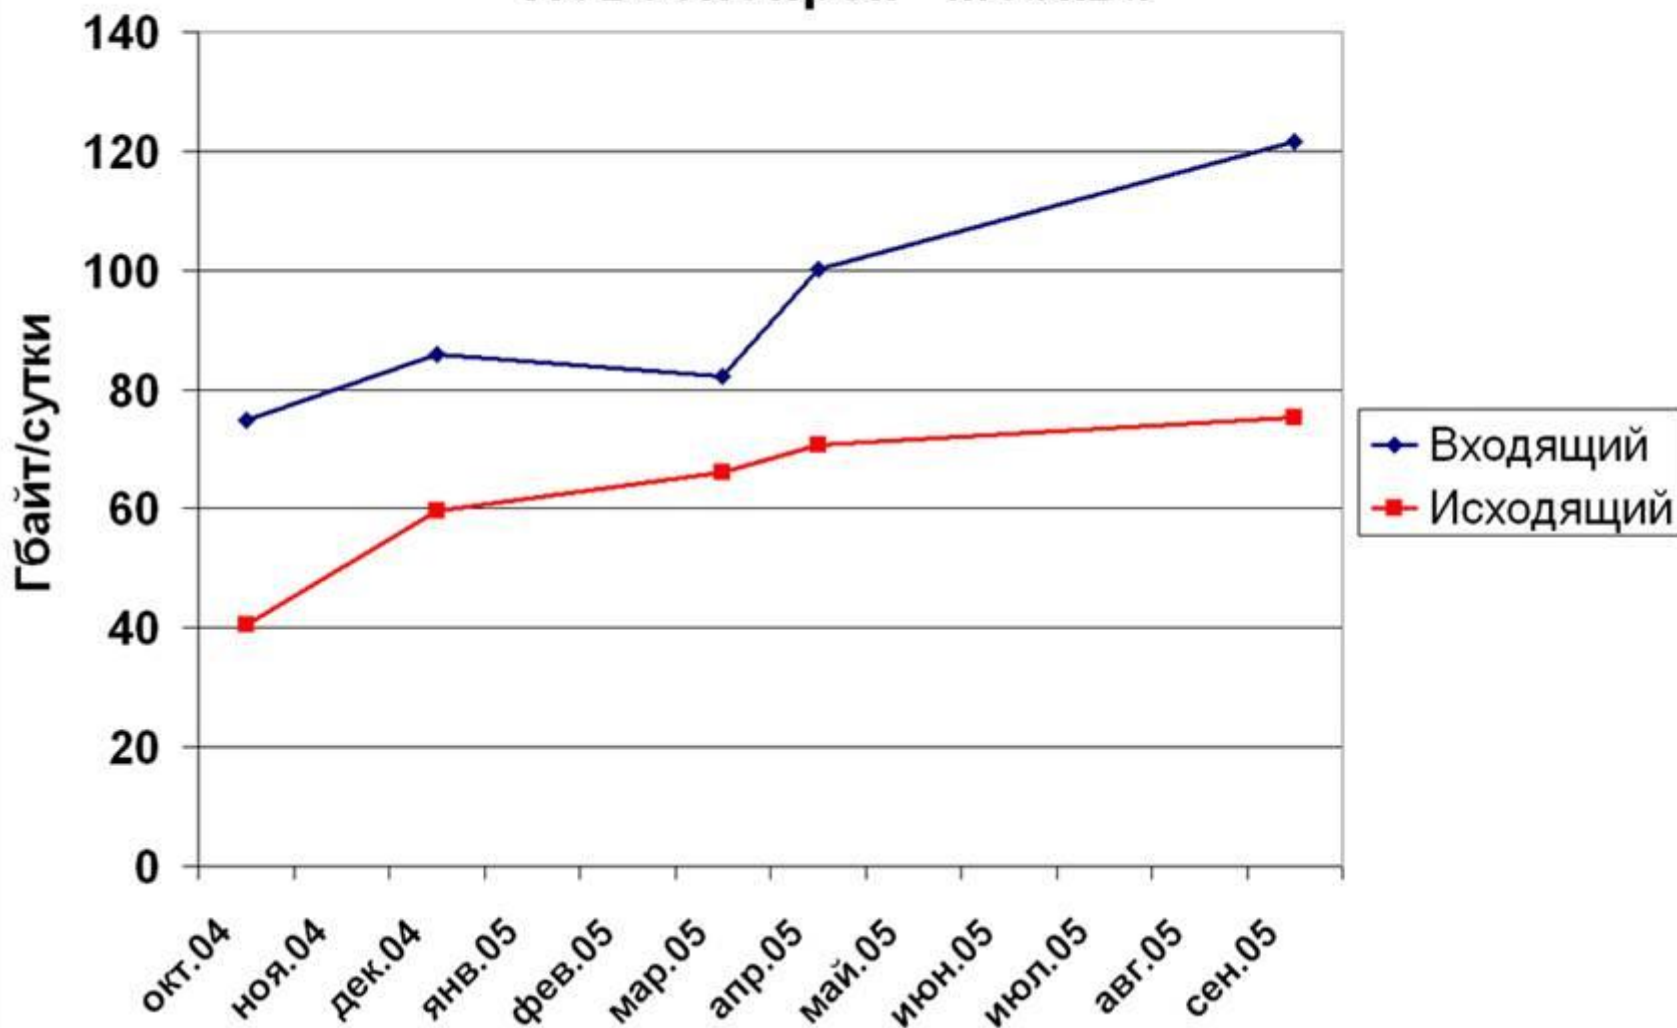

Среднесуточный объём трафика на канале Новосибирск - Москва