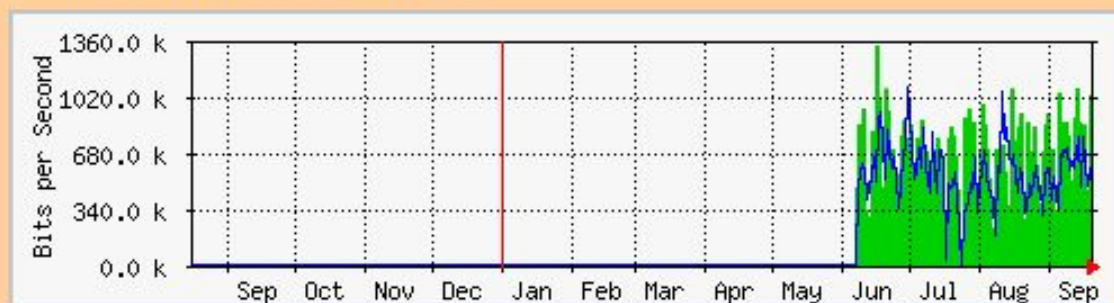

'Yearly' Graph (1 Day Average)

Max **In**:1344.3 kb/s (65.6%) Average **In**:663.8 kb/s (32.4%) Current **In**:1042.9 kb/s (50.9%)
Max **Out**:1088.0 kb/s (53.1%) Average **Out**:568.7 kb/s (27.8%) Current **Out**:632.8 kb/s (30.9%)