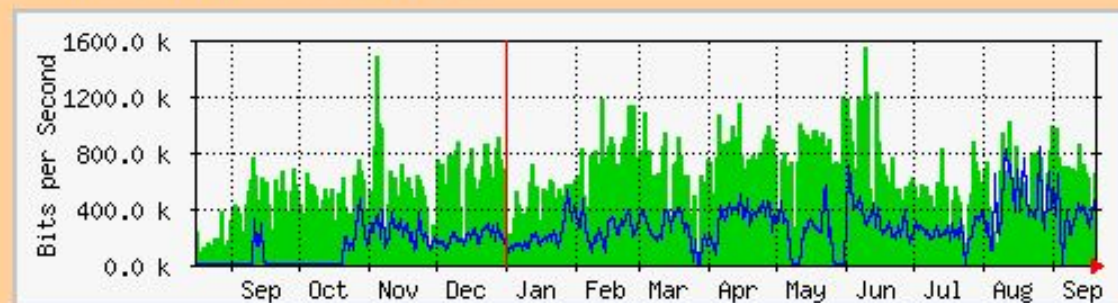

'Yearly' Graph (1 Day Average)

Max In:1567.0 kb/s (76.5%) Average In:585.3 kb/s (28.6%) Current In:663.7 kb/s (32.4%)
Max Out:842.9 kb/s (41.2%) Average Out:238.0 kb/s (11.6%) Current Out:380.3 kb/s (18.6%)