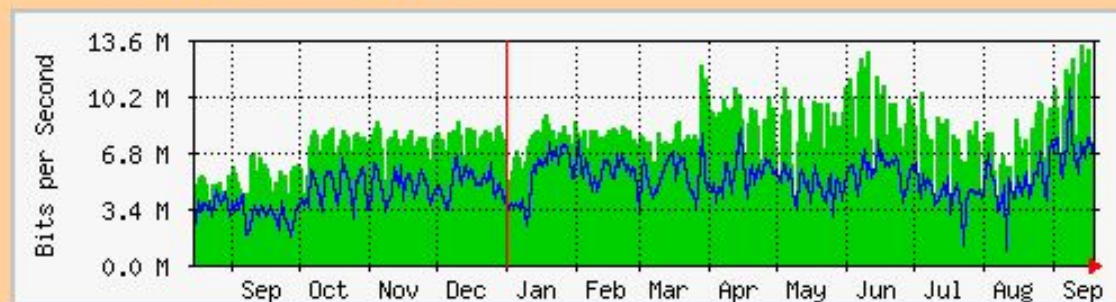

'Yearly' Graph (1 Day Average)

Max **In**:13.4 Mb/s (8.9%) Average **In**:7389.8 kb/s (4.9%) Current **In**:6350.7 kb/s (4.2%)
Max **Out**:10.7 Mb/s (7.1%) Average **Out**:5035.3 kb/s (3.4%) Current **Out**:6874.8 kb/s (4.6%)