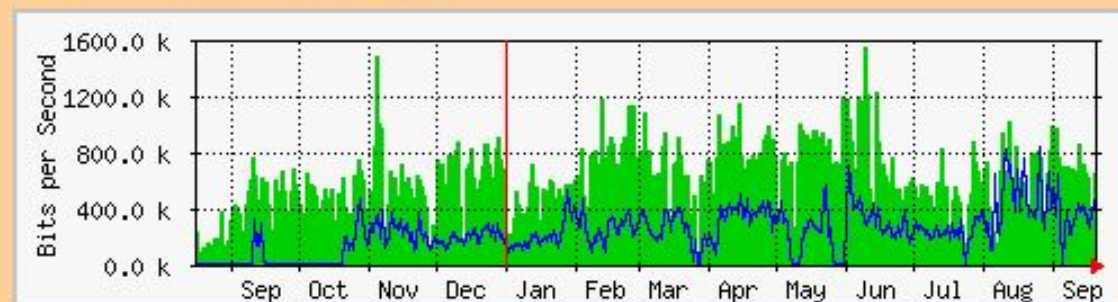

'Yearly' Graph (1 Day Average)

Max In:1567.0 kb/s (76.5%) Average In:585.3 kb/s (28.6%) Current In:663.7 kb/s (32.4%)
Max Out:842.9 kb/s (41.2%) Average Out:238.0 kb/s (11.6%) Current Out:380.3 kb/s (18.6%)