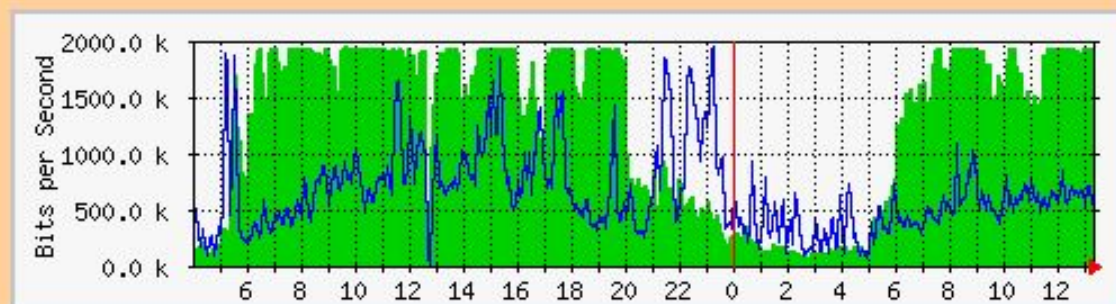

'Daily' Graph (5 Minute Average)

Max **In**:14.2 Mb/s (14.2%) Average **In**:7653.8 kb/s (7.7%) Current **In**:12.4 Mb/s (12.4%)
Max **Out**:10.0 Mb/s (10.0%) Average **Out**:4543.8 kb/s (4.5%) Current **Out**:4529.3 kb/s (4.5%)

'Yearly' Graph (1 Day Average)

Max **In**:8584.0 kb/s (8.6%) Average **In**:4552.5 kb/s (4.6%) Current **In**:5893.5 kb/s (5.9%)
Max **Out**:8127.4 kb/s (8.1%) Average **Out**:3240.5 kb/s (3.2%) Current **Out**:3685.9 kb/s (3.7%)

'Daily' Graph (5 Minute Average)

Max In:1961.4 kb/s (95.8%) Average In:1276.6 kb/s (62.3%) Current In:1915.0 kb/s (93.5%)
Max Out:1948.7 kb/s (95.2%) Average Out:658.2 kb/s (32.1%) Current Out:589.9 kb/s (28.8%)