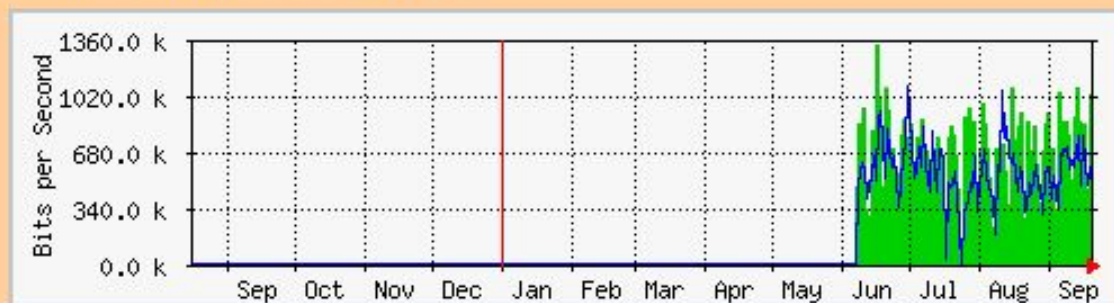

'Yearly' Graph (1 Day Average)

Max **In**:1344.3 kb/s (65.6%) Average **In**:663.8 kb/s (32.4%) Current **In**:1042.9 kb/s (50.9%)
Max **Out**:1088.0 kb/s (53.1%) Average **Out**:568.7 kb/s (27.8%) Current **Out**:632.8 kb/s (30.9%)