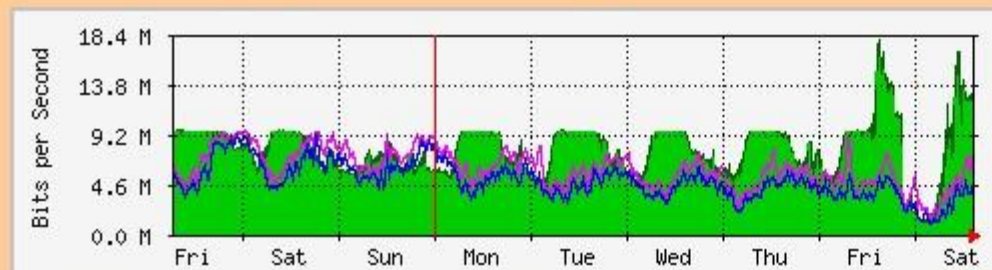

'Daily' Graph (5 Minute Average)

Max In:18.1 Mb/s (12.1%) Average In:8158.8 kb/s (5.4%) Current In:11.9 Mb/s (8.0%)
Max Out:9106.3 kb/s (6.1%) Average Out:3340.5 kb/s (2.2%) Current Out:4296.0 kb/s (2.9%)

'Weekly' Graph (30 Minute Average)

Max In:18.1 Mb/s (12.1%) Average In:7709.2 kb/s (5.1%) Current In:12.0 Mb/s (8.0%)
Max Out:9681.6 kb/s (6.5%) Average Out:5095.9 kb/s (3.4%) Current Out:4888.7 kb/s (3.3%)