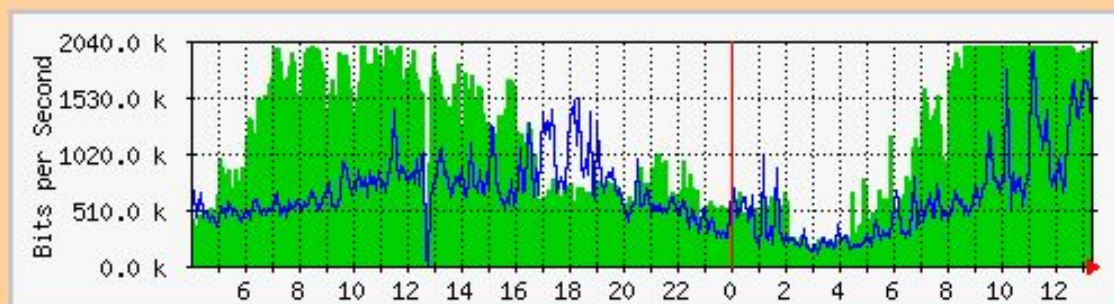

System: nsk-ttk-1-gw.runnet.ru

Interface: Serial6/5:0

IP: (194.85.38.37)

Max Speed:2048KB

The statistics were last updated **Tuesday, 20 September 2005 at 13:20**,
at which time 'nsk-ttk-1-gw.runnet.ru' had been up for **137 days, 0:09:13**.

'Daily' Graph (5 Minute Average)

Max **In**:2019.2 kb/s (98.6%) Average **In**:1164.4 kb/s (56.9%) Current **In**:1996.1 kb/s (97.5%)
Max **Out**:1941.9 kb/s (94.8%) Average **Out**:659.6 kb/s (32.2%) Current **Out**:1273.8 kb/s (62.2%)