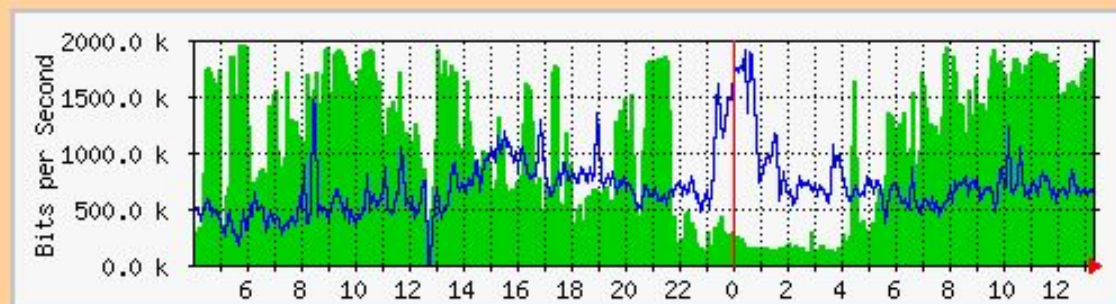

System: nsk-ttk-1-gw.runnet.ru
Interface: Serial6/0:0
IP: (194.85.38.61)
Max Speed:2048KB

The statistics were last updated **Tuesday, 20 September 2005 at 13:20**,
at which time 'nsk-ttk-1-gw.runnet.ru' had been up for **137 days, 0:09:01**.

'Daily' Graph (5 Minute Average)

Max **In**:1973.9 kb/s (96.4%) Average **In**:1043.6 kb/s (51.0%) Current **In**:1849.0 kb/s (90.3%)
Max **Out**:1917.1 kb/s (93.6%) Average **Out**:711.3 kb/s (34.7%) Current **Out**:645.3 kb/s (31.5%)