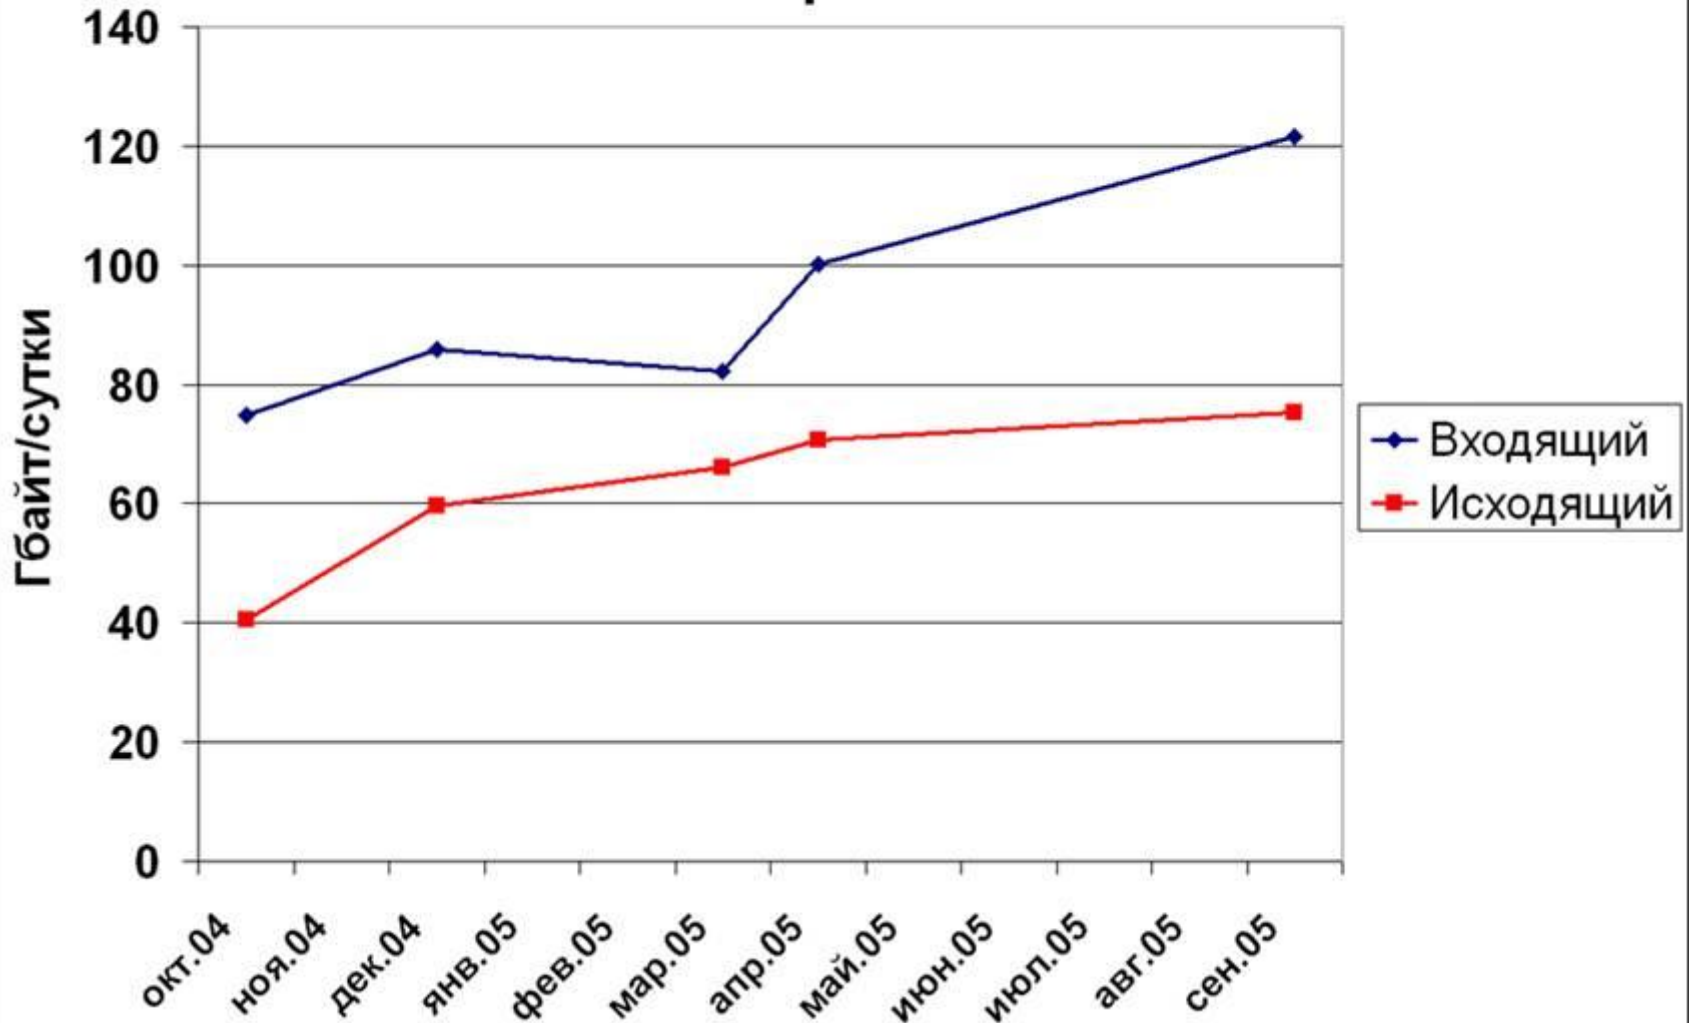

Среднесуточный объём трафика на канале Новосибирск - Москва