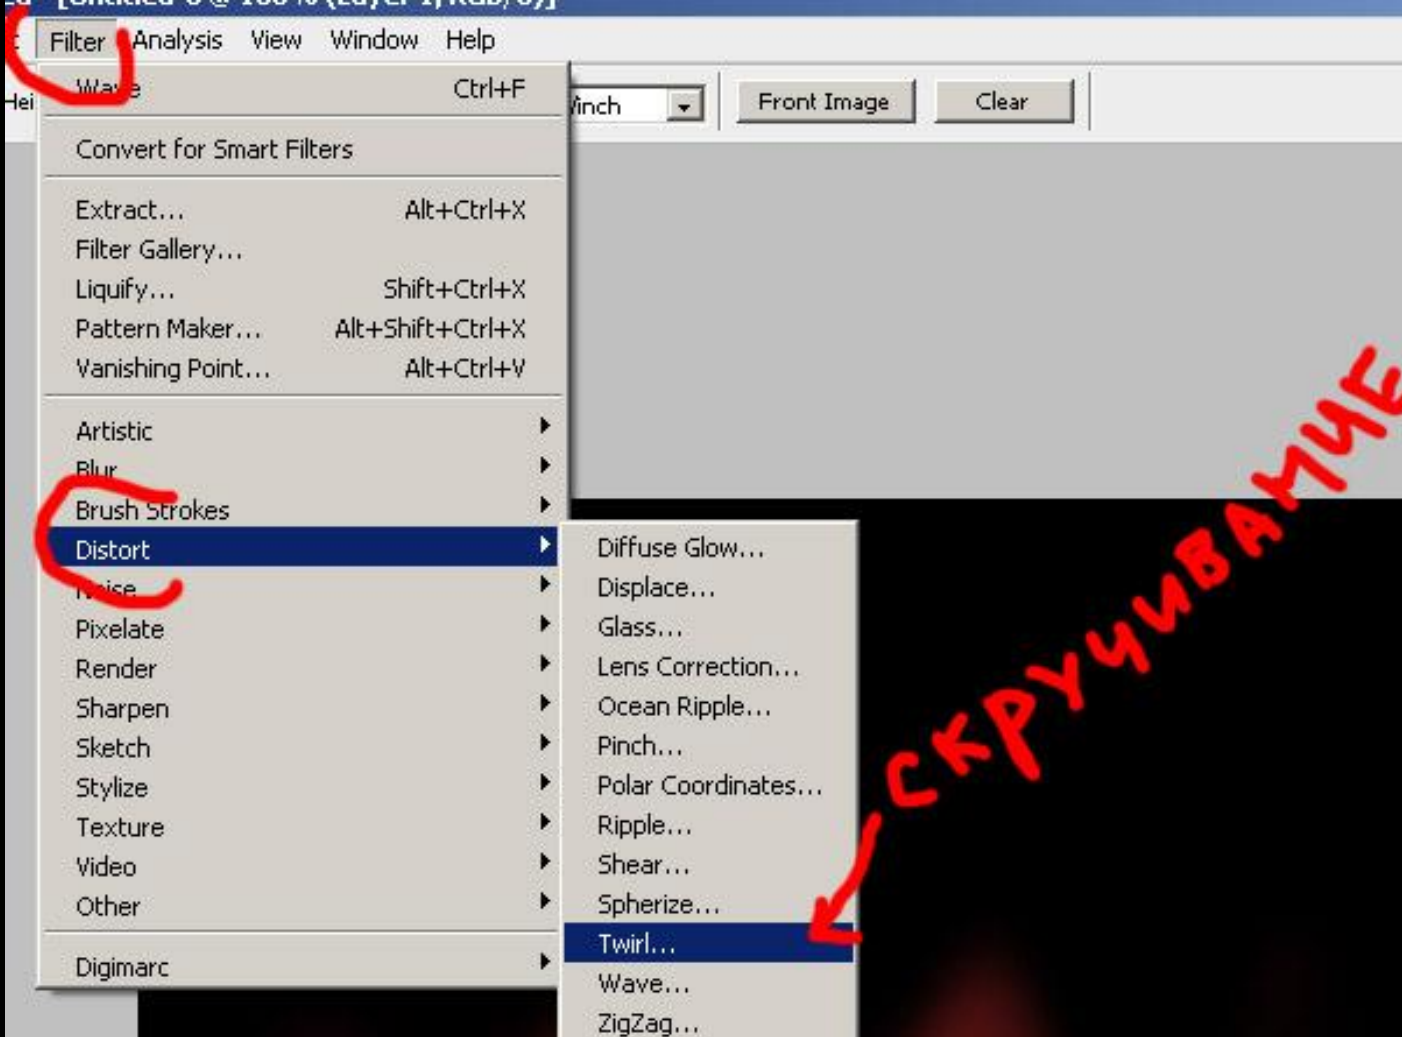

Randomize

Undefined Areas:

Wrap Around

Repeat Edge Pixels

Filter Analysis View Window Help

Wave Ctrl+F

- Convert for Smart Filters
- Extract... Alt+Ctrl+X
- Filter Gallery...
- Liquify... Shift+Ctrl+X
- Pattern Maker... Alt+Shift+Ctrl+X
- Vanishing Point... Alt+Ctrl+V