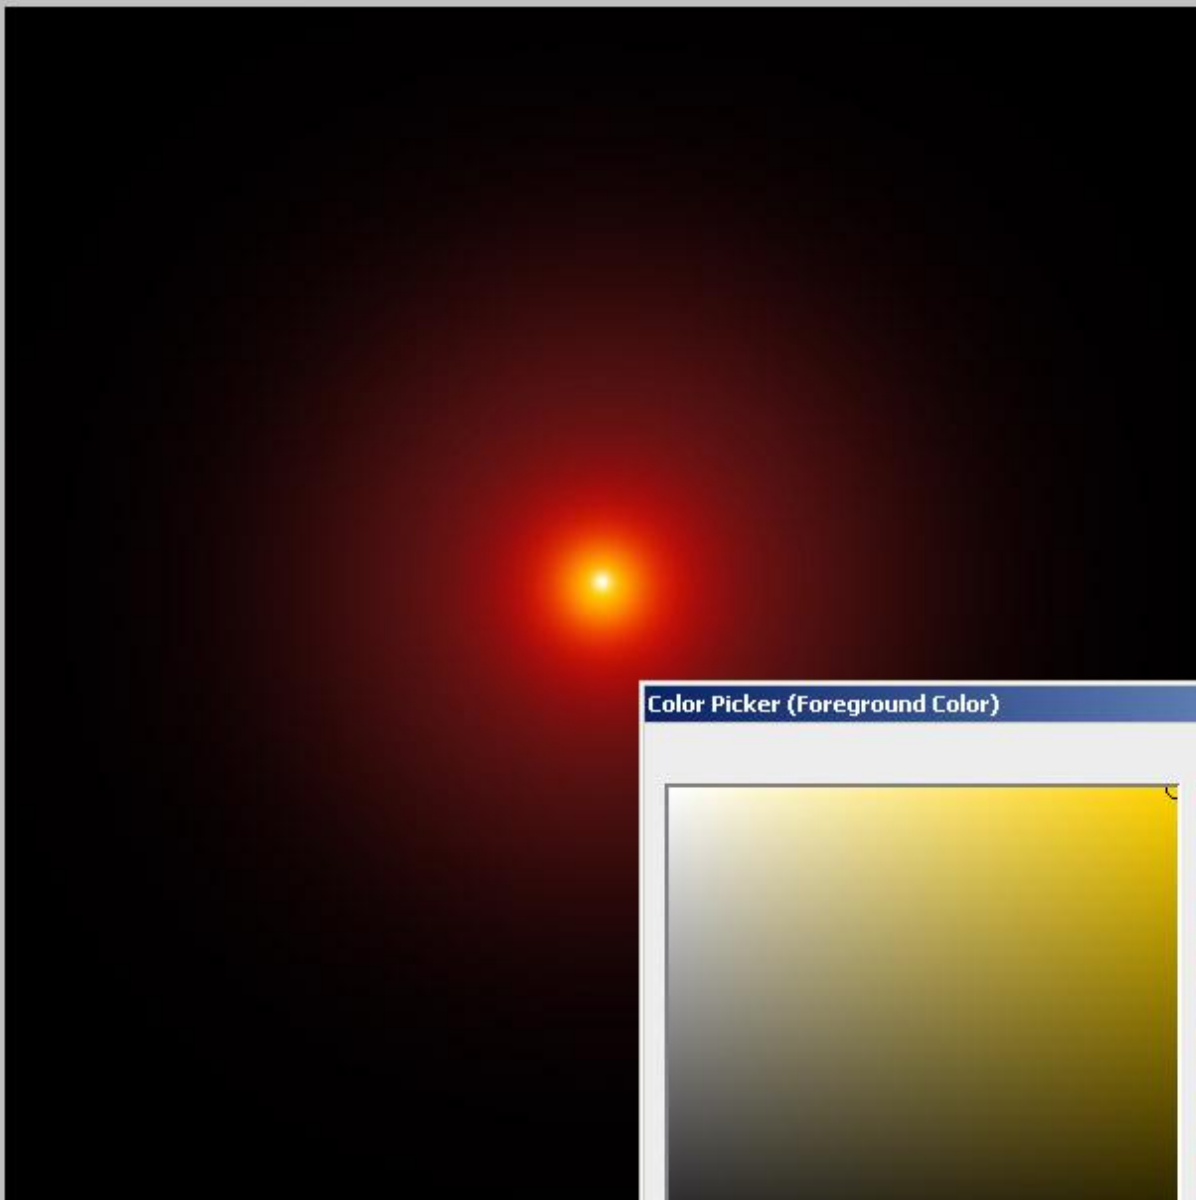

Создание эффективного фона

Handwritten red text: "Можно" (top line) and "или" (bottom line). A red arrow points from the text towards the "Layer 1" layer in the Layers panel.

Color Picker (Foreground Color) [X]