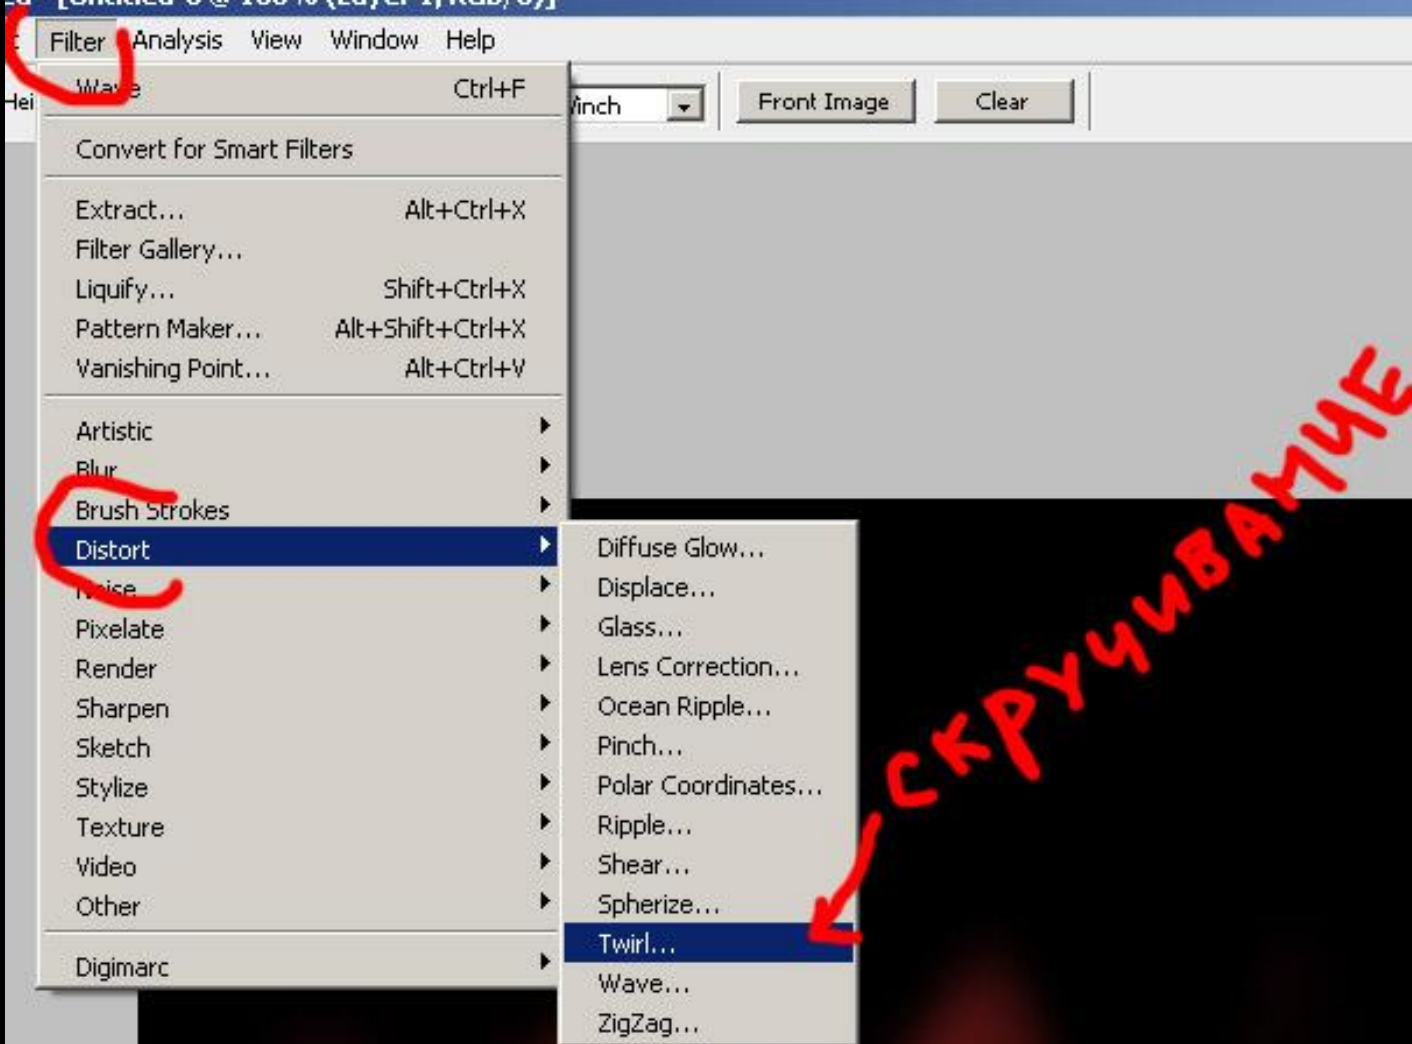

Filter Analysis View Window Help

Wave Ctrl+F

- Convert for Smart Filters
- Extract... Alt+Ctrl+X
- Filter Gallery...
- Liquify... Shift+Ctrl+X
- Pattern Maker... Alt+Shift+Ctrl+X
- Vanishing Point... Alt+Ctrl+V

- Artistic >
- Blur >
- Brush Strokes >
- **Distort** >
- Noise >
- Pixelate >
- Render >
- Sharpen >
- Sketch >
- Stylize >
- Texture >
- Video >
- Other >
- Digimarc >

- Diffuse Glow...
- Displace...
- Glass...
- Lens Correction...
- Ocean Ripple...
- Pinch...
- Polar Coordinates...
- Ripple...
- Shear...
- Spherize...
- **Twirl...**
- Wave...
- ZigZag...

СКРУЧИВАЮЩЕ

1/4 inch Front Image Clear