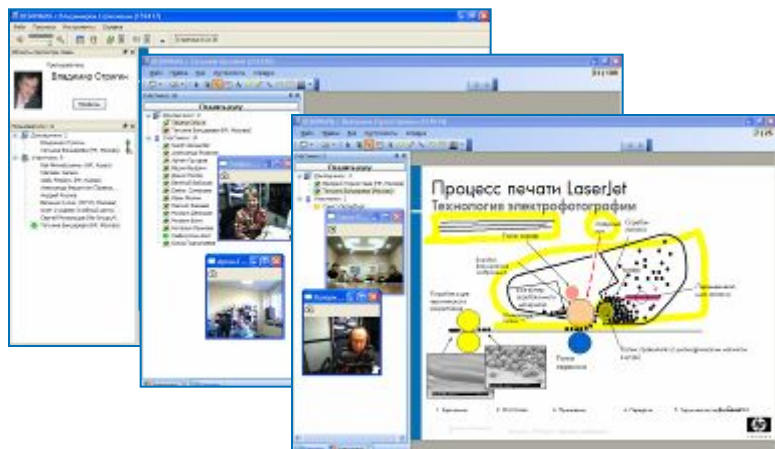

Web-конференции как услуга Что за этим стоит?

Виртуальные классы
HP Virtual Rooms 7.0