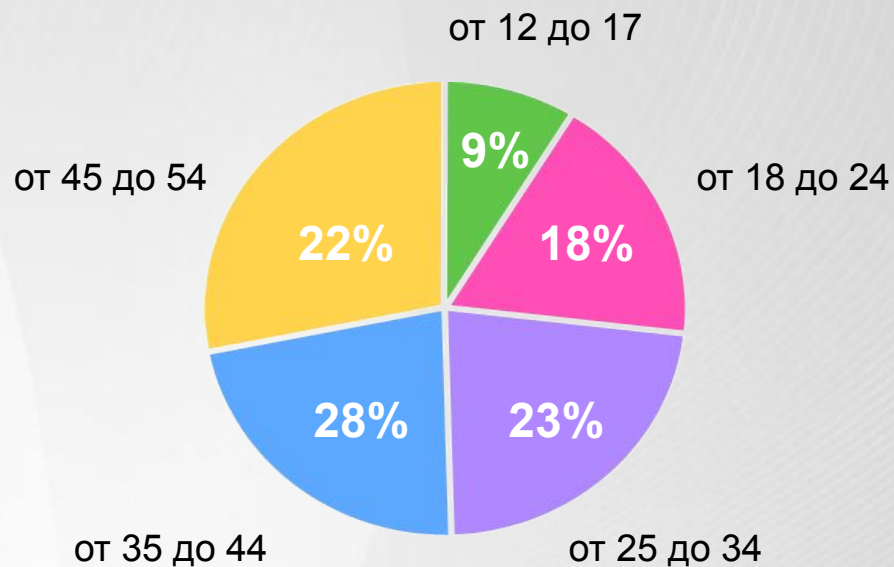

2. Регионы России

3. Источники трафика

Аудитория портала

1. Пол

женщины

мужчины

2. Возраст

Аудитория портала

1. Уровень дохода

2. Род занятий

Баннерные места

The screenshot shows the homepage of KM.RU. At the top, a blue banner displays "100%*90". Below it is a red navigation bar with the site logo, search bar, and utility links. The main content area is divided into news sections: "Новости" with a sidebar of links, "ГЛАВНЫЕ ТЕМЫ / Дня Недели" with two featured articles, and "ВАЖНЫЕ НОВОСТИ" with a list of news items. On the right side, there is a large blue advertisement with the text "240*400". Below the main content, there are sections for "Почта" and "ВКругуДрузей" login forms, and a "KM.RU АВТОМОБИЛИ" section with a featured article about stolen cars.