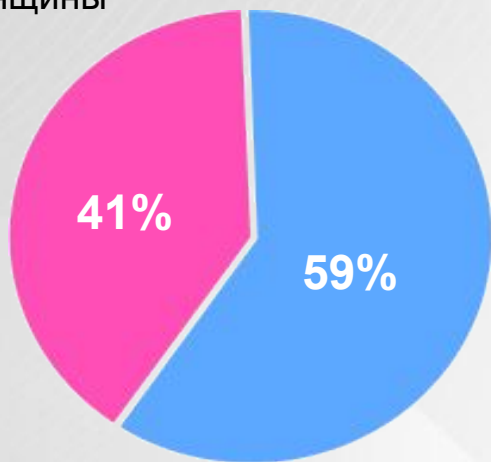

2. Регионы России

3. Источники трафика

Аудитория портала

1. Пол

женщины

мужчины

2. Возраст

Аудитория портала

1. Уровень дохода

2. Род занятий

Баннерные места

The screenshot shows the homepage of KM.RU. At the top, a blue banner displays "100%*90". Below it is a red navigation bar with the site logo, search bar, and utility links. The main content area is divided into news sections: "Новости" with a sidebar of links, "ГЛАВНЫЕ ТЕМЫ / Дня Недели" with two featured articles, and "ВАЖНЫЕ НОВОСТИ" with a list of news items. On the right side, there is a large blue advertisement with the text "240*400". Below the main content, there are sections for "Почта" and "ВКругуДрузей" login forms, and a "KM.RU АВТОМОБИЛИ" section with a featured article about stolen cars.