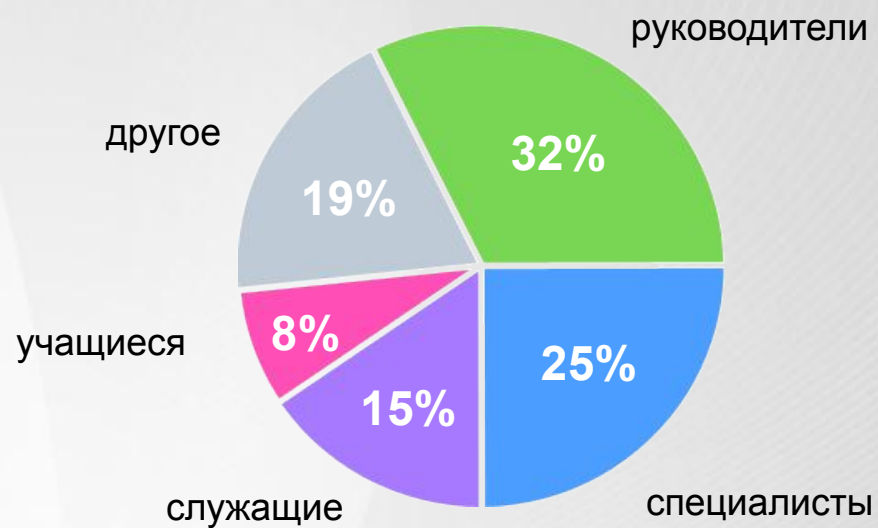

2. Регионы России

3. Источники трафика

Аудитория портала

1. Пол

женщины

мужчины

2. Возраст

Аудитория портала

1. Уровень дохода

2. Род занятий

Баннерные места

The screenshot shows the homepage of KM.RU. At the top, a blue banner displays "100%*90". Below it is a red navigation bar with the site logo, search bar, and utility links. The main content area is divided into news sections: "Новости" with a sidebar of links, "ГЛАВНЫЕ ТЕМЫ / Дня Недели" with two featured articles, and "ВАЖНЫЕ НОВОСТИ" with a list of news items. On the right side, there is a large blue advertisement with the text "240*400". Below the main content, there are sections for "Почта" and "ВКругуДрузей" login forms, and a "KM.RU АВТОМОБИЛИ" section with a featured article about stolen cars.