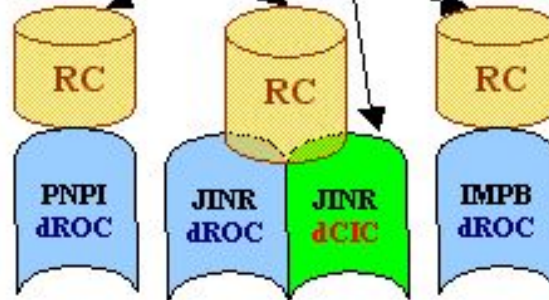

# Что такое SA1 и ROC?

Mware/security/QA  
(JRA1-4): 24%

•Networking  
(NA1-5): 28%

Grid operations (SA1,2): 48%

Status for Resource Broker CERN\_lxn1188: Mon Jan 17 18:45:34 GMT 2005

**OMC** -  
Operations  
Management  
Centre

**dCIC** - distributed Core Infrastructure Centre

**dROC** - distributed Regional Operations Centre

**RC** - Resource Centre

Fabric admin + M/W admin + RC manager + Monitoring /  
User support + System admin + N/W admin + Technician