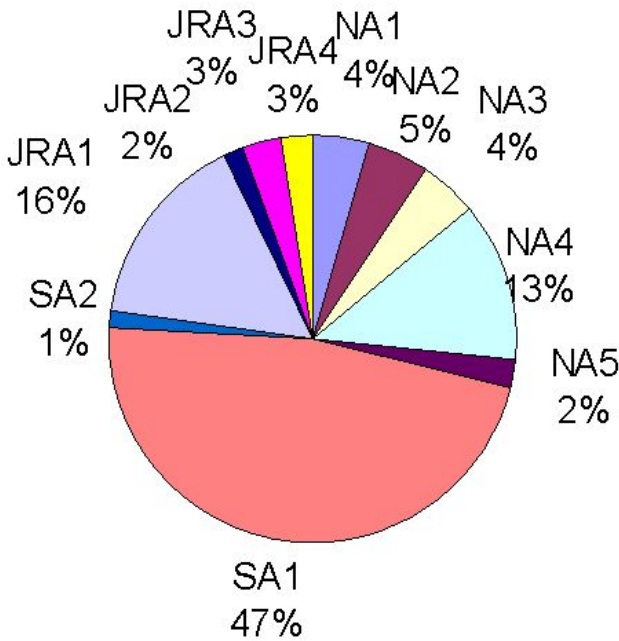

# Что такое SA1 и ROC?

Mware/security/QA  
(JRA1-4): 24%

• Networking  
(NA1-5): 28%

Grid operations (SA1,2): 48%

Status for Resource Broker CERN\_lxn1188: Mon Jan 17 18:45:34 GMT 2005

**OMC** -  
Operations  
Management  
Centre