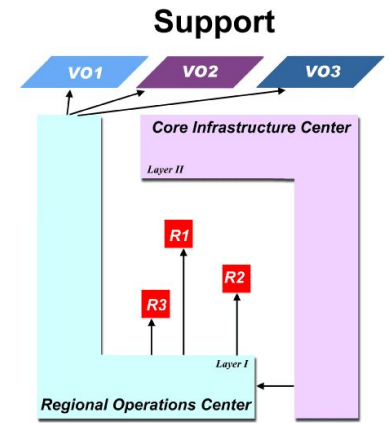

# Что такое SA1 и ROC?

Mware/security/QA  
(JRA1-4): 24%

•Networking  
(NA1-5): 28%

Grid operations (SA1,2): 48%

Status for Resource Broker CERN\_lxn1188: Mon Jan 17 18:45:34 GMT 2005

**OMC** -  
Operations  
Management  
Centre

**dCIC** - distributed Core Infrastructure Centre

**dROC** - distributed Regional Operations Centre

**RC** - Resource Centre

Fabric admin + M/W admin + RC manager + Monitoring /  
User support + System admin + N/W admin + Technician