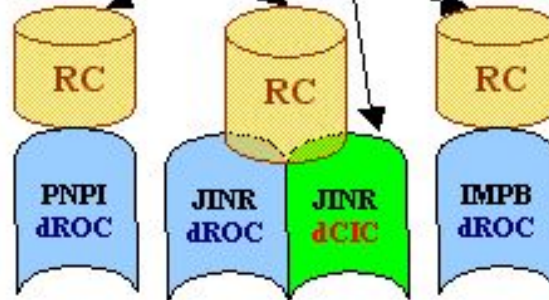

# Что такое SA1 и ROC?

Mware/security/QA  
(JRA1-4): 24%

• Networking  
(NA1-5): 28%

Grid operations (SA1,2): 48%

Status for Resource Broker CERN\_lxn1188: Mon Jan 17 18:45:34 GMT 2005

**OMC** -  
Operations  
Management  
Centre

**dCIC** - distributed Core Infrastructure Centre

**dROC** - distributed Regional Operations Centre

**RC** - Resource Centre

Fabric admin + M/W admin + RC manager + Monitoring /  
User support + System admin + N/W admin + Technician