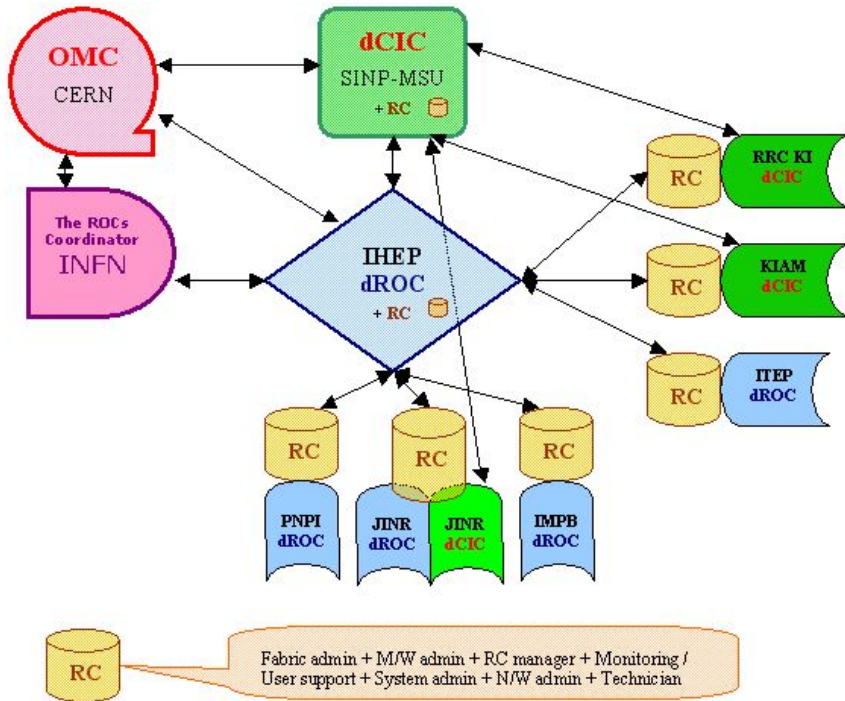

Страница обновлена: 12.11.2004

- Российский ROC зарегистрирован в Саванне ☺ <https://savannah.cern.ch/> .
- RDIG имеет возможность использовать GGUS ☺ <https://gus.fzk.de/> ;

The screenshot shows the GGUS website interface. The browser window title is "GGUS - Global Grid User Support - Microsoft Internet Explorer". The address bar shows "https://gus.fzk.de/". The page content includes a navigation menu, a "Current Problems" table, and a search bar.

Request ID	Type	Status	Experiment	Creation Date (UTC)	Short Description
01629	Batch System	new	babar	2005-01-17 18:09	Unacceptably large wall- to cpu-time ratio
01628	Other	new	babar	2005-01-17 17:59	babar.fzk.de crashed?
<a href="#">01627</a>	Information	assigned	none	15-01-2005 20:12	some things got mixed up during the execution
01626	Other	new	biomed	2005-01-17 15:43	nodes availability
01625	Grid Tools	in progress	alice	2005-01-17 12:27	test job does not start
01623	File Access	in progress	biomed	2005-01-17 09:39	lcg-cr invalid argument for the copy and register of 400,000 files
01611	File Access	in progress	biomed	2005-01-13 12:49	RB problem if the OutputData attribut is too big
01610	File Access	in progress	biomed	2005-01-13 12:44	Limit to the number of files per SE
01601	File Access	in progress	compass	2005-01-10 11:03	compass3 stale NFS on gridftp.gridka.de
01548	Software Problem	in progress	d0	2004-12-20 13:30	jobs fail at rutherford
01544	Information	waiting for reply	d0	2004-12-17	SamGrid Jobs are not processed any longer
01542	Account	in progress	cms	2004-12-17 12:45	Stale NFS file handle in /grid/fzk.de/mounts/nfs/software
01541	Information	in progress	biomed	2004-12-17 09:24	globus-mds service stops
01492	Account	reopened	none	2004-12-03 07:33	test es

• RDIG SA1 функциональная схема

• RDIG SA1 управляющая структура

dCIC – **Поддержка VOs** и Grid-сервисов RDIG; Координация RDIG-CIC активности; CA-1.

dCIC – **Мониторинг**; ROC-ОИЯИ; RDIG-Web-портал

dCIC – RDIG Сертификационный Центр CA-2.