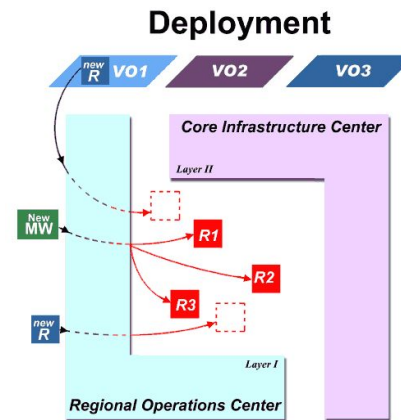

# Что такое SA1 и ROC?

Mware/security/QA  
(JRA1-4): 24%

•Networking  
(NA1-5): 28%

Grid operations (SA1,2): 48%

Status for Resource Broker CERN\_lxn1188: Mon Jan 17 18:45:34 GMT 2005

**OMC** -  
Operations  
Management  
Centre

**dCIC** - distributed Core Infrastructure Centre

**dROC** - distributed Regional Operations Centre

**RC** - Resource Centre

Fabric admin + M/W admin + RC manager + Monitoring /  
User support + System admin + N/W admin + Technician