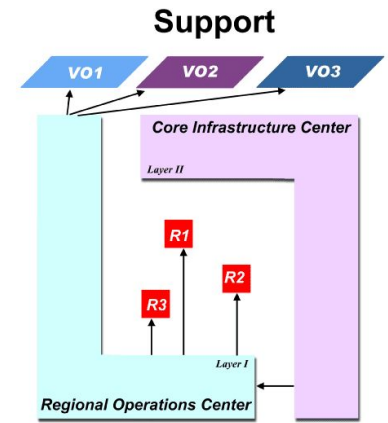

# Что такое SA1 и ROC?

Mware/security/QA  
(JRA1-4): 24%

• Networking  
(NA1-5): 28%

Grid operations (SA1,2): 48%

Status for Resource Broker CERN\_lxn1188: Mon Jan 17 18:45:34 GMT 2005

**OMC** -  
Operations  
Management  
Centre

**dCIC** - distributed Core Infrastructure Centre

**dROC** - distributed Regional Operations Centre

**RC** - Resource Centre

Fabric admin + M/W admin + RC manager + Monitoring /  
User support + System admin + N/W admin + Technician