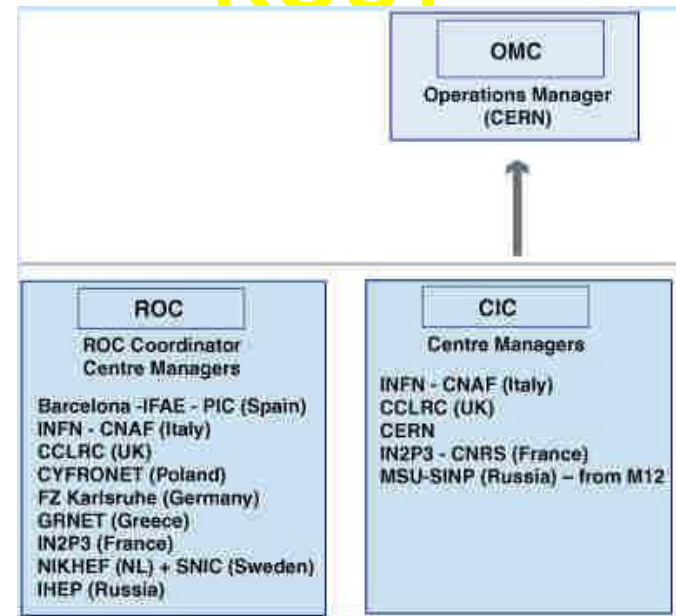

# Что такое SA1 и ROC?

Mware/security/QA  
(JRA1-4): 24%

•Networking  
(NA1-5): 28%

Grid operations (SA1,2): 48%

Status for Resource Broker CERN\_lxn1188: Mon Jan 17 18:45:34 GMT 2005

**OMC** -  
Operations  
Management  
Centre

**dCIC** - distributed Core Infrastructure Centre

**dROC** - distributed Regional Operations Centre

**RC** - Resource Centre

Fabric admin + M/W admin + RC manager + Monitoring /  
User support + System admin + N/W admin + Technician