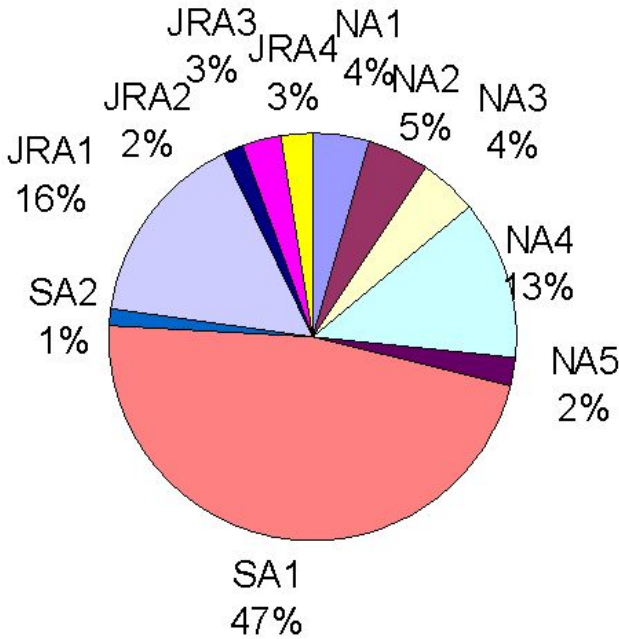

# Что такое SA1 и ROC?

Mware/security/QA  
(JRA1-4): 24%

•Networking  
(NA1-5): 28%

Grid operations (SA1,2): 48%

Status for Resource Broker CERN\_lxn1188: Mon Jan 17 18:45:34 GMT 2005

**OMC** -  
Operations  
Management  
Centre