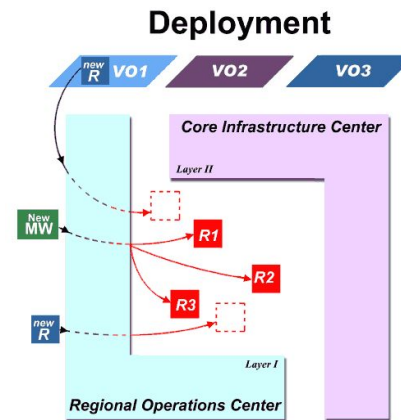

# Что такое SA1 и ROC?

Mware/security/QA  
(JRA1-4): 24%

• Networking  
(NA1-5): 28%

Grid operations (SA1,2): 48%

Status for Resource Broker CERN\_lxn1188: Mon Jan 17 18:45:34 GMT 2005

**OMC** -  
Operations  
Management  
Centre

**dCIC** - distributed Core Infrastructure Centre

**dROC** - distributed Regional Operations Centre

**RC** - Resource Centre

Fabric admin + M/W admin + RC manager + Monitoring /  
User support + System admin + N/W admin + Technician