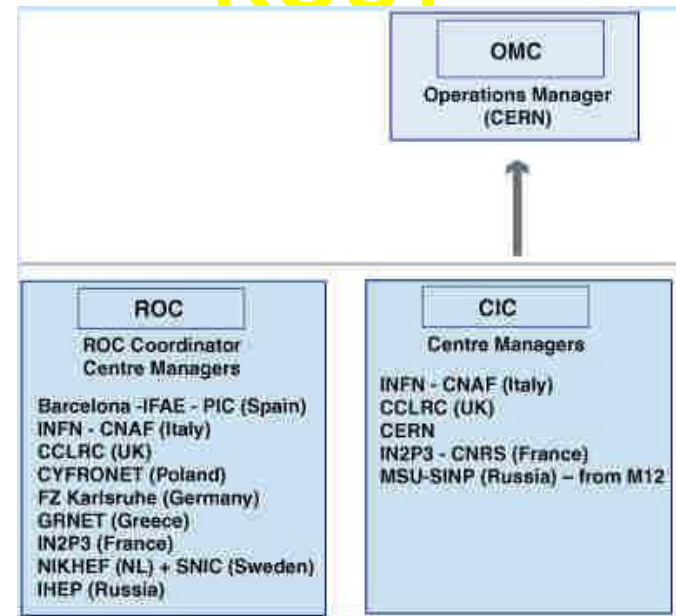

# Что такое SA1 и ROC?

Mware/security/QA  
(JRA1-4): 24%

• Networking  
(NA1-5): 28%

Grid operations (SA1,2): 48%

Status for Resource Broker CERN\_lxn1188: Mon Jan 17 18:45:34 GMT 2005

**OMC** -  
Operations  
Management  
Centre

**dCIC** - distributed Core Infrastructure Centre

**dROC** - distributed Regional Operations Centre

**RC** - Resource Centre

Fabric admin + M/W admin + RC manager + Monitoring /  
User support + System admin + N/W admin + Technician