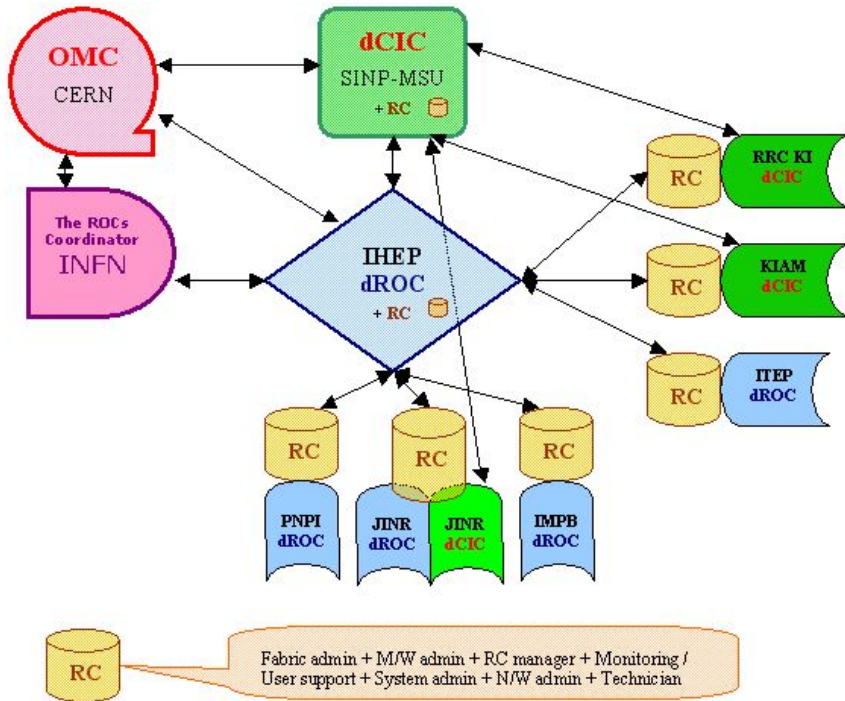

Страница обновлена: 12.11.2004

- Российский ROC зарегистрирован в Саванне ☺ <https://savannah.cern.ch/> .
- RDIG имеет возможность использовать GGUS ☺ <https://gus.fzk.de/> ;

The screenshot shows the GGUS website interface. The main content area features a 'Current Problems' table with the following data:

Request ID	Type	Status	Experiment	Creation Date (UTC)	Short Description
01629	Batch System	new	babar	2005-01-17 18:09	Unacceptably large wall- to cpu-time ratio
01628	Other	new	babar	2005-01-17 17:59	babar.fzk.de crashed?
<a href="#">01627</a>	Information	assigned	none	15-01-2005 20:12	some things got mixed up during the execution
01626	Other	new	biomed	2005-01-17 15:43	nodes availability
01625	Grid Tools	in progress	alice	2005-01-17 12:27	test job does not start
01623	File Access	in progress	biomed	2005-01-17 09:39	lcg-cr invalid argument for the copy and register of 400,000 files
01611	File Access	in progress	biomed	2005-01-13 12:49	RB problem if the OutputData attribut is too big
01610	File Access	in progress	biomed	2005-01-13 12:44	Limit to the number of files per SE
01601	File Access	in progress	compass	2005-01-10 11:03	compass3 stale NFS on gridftp.gridka.de
01548	Software Problem	in progress	d0	2004-12-20 13:30	jobs fail at rutherford
01544	Information	waiting for reply	d0	2004-12-17	SamGrid Jobs are not processed any longer
01542	Account	in progress	cms	2004-12-17 12:45	Stale NFS file handle in /grid/fzk.de/mounts/nfs/software
01541	Information	in progress	biomed	2004-12-17 09:24	globus-mds service stops
01492	Account	reopened	none	2004-12-03 07:33	test es

• RDIG SA1 функциональная схема

• RDIG SA1 управляющая структура

dCIC – **Поддержка VOs** и Grid-сервисов RDIG; Координация RDIG-CIC активности; CA-1.

dCIC – **Мониторинг**; ROC-ОИЯИ; RDIG-Web-портал

dCIC – RDIG Сертификационный Центр CA-2.