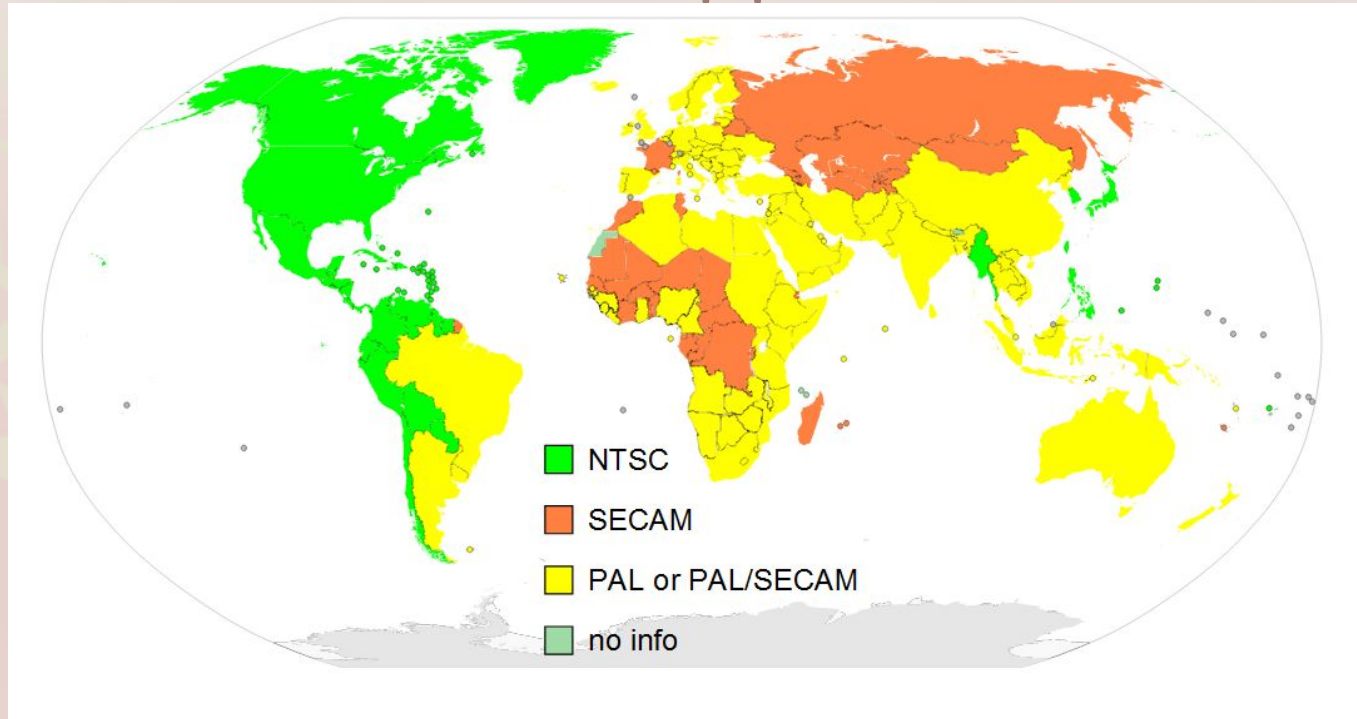

Multimedia

Solomeshch Natalya

The background features a soft, warm-toned gradient from light pink to pale yellow. It is adorned with faint, stylized floral patterns in shades of green and pink. A prominent white silhouette of a daisy-like flower with a central yellow dot is positioned in the lower right quadrant.

Системы аналогового цветного телевидения

- PAL : Европа, Бразилия, Африка (fps=25)
- NTSC: Канада, США (fps=30)
- SECAM: Европа, Россия, Казахстан (fps=25)

Telecine

- PAL и SECAM

- NTSC

Чересстрочная развертка