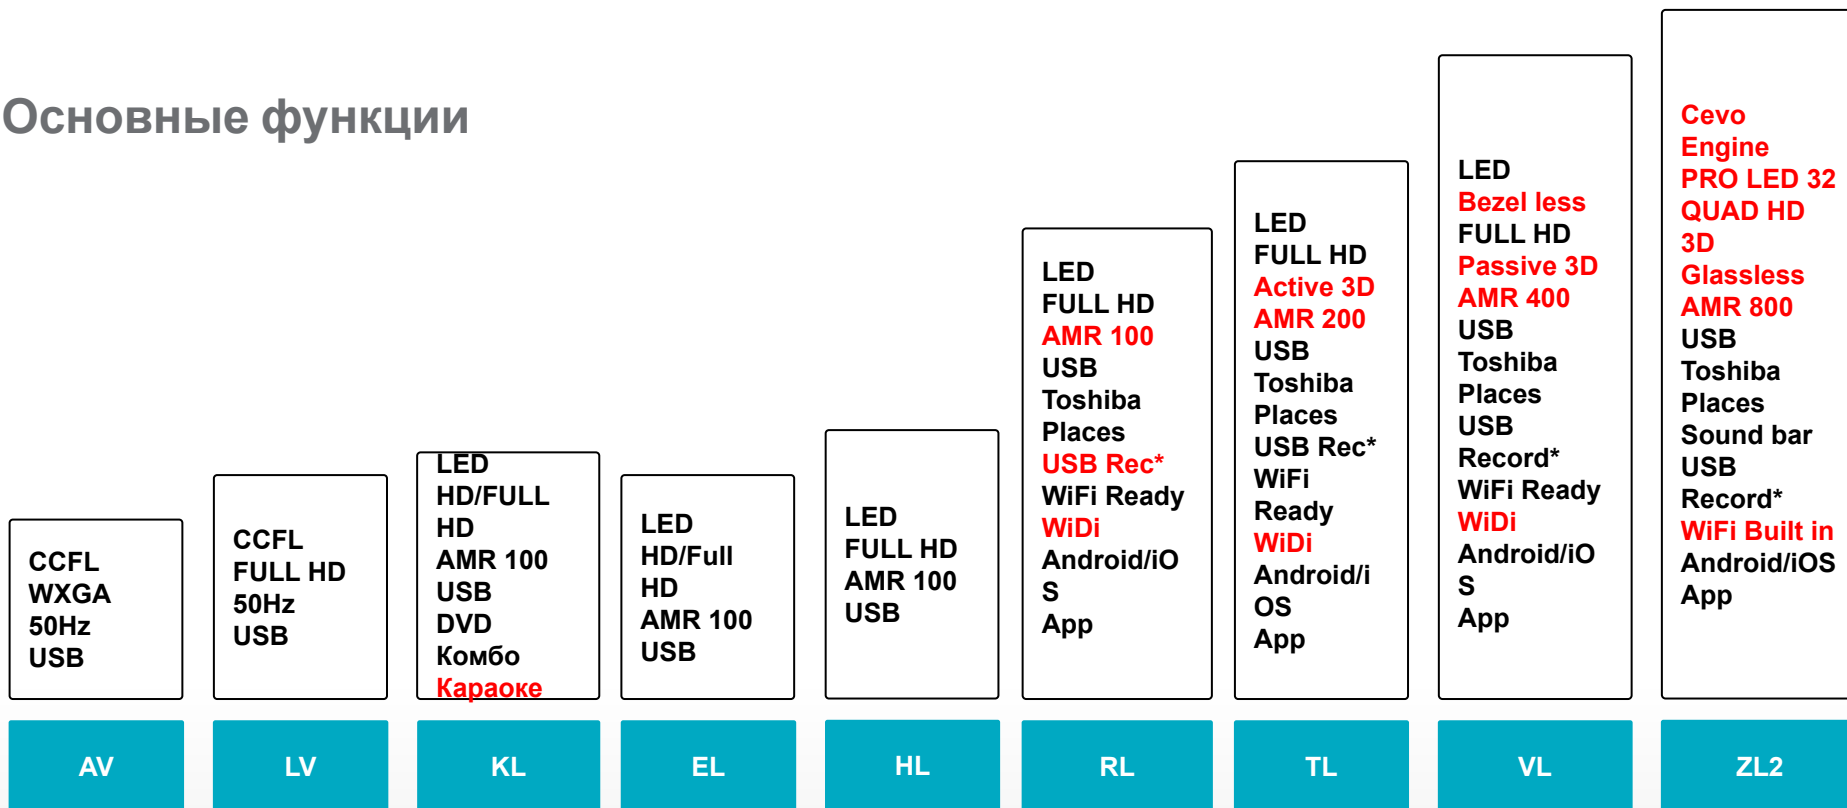

2012A

Основные функции

*Работа функции не гарантирована на тер. России