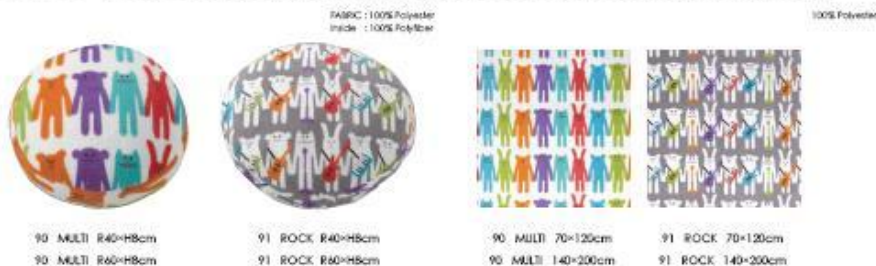

CRAFTHOLIC

На чем сидеть и чем укрываться???

CRAFT ROUND CUSHION S RC4353 / ROUND CUSHION L RC4453 / BLANKET S MC3153 / BLANKET L MC3253