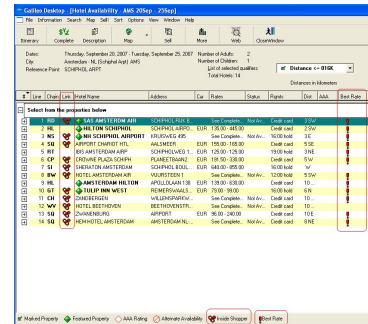

- GALILEO DESKTOP**
- Incorporating Viewpoint™ and Focalpoint®**
- A text input field with the prompt "Type your user ID and press enter." and a small cursor icon.
- A label "Leave blank for agency defaults" positioned below the input field.
- A language selection dropdown menu currently set to "English (US)".
- A checkbox labeled "Save these settings and do not show this dialog again", which is currently unchecked.
- Two buttons at the bottom: "Start Galileo Desktop" and "Cancel".

At the bottom of the dialog box, there is a small copyright notice: "© 1998-2007 Galileo. All rights reserved. Travelport, the Travelport logo, Apollo, Galileo, and the Strata Device are trademarks of Travelport and/or Galileo in the United States and/or other countries."

## Во Viewpoint :

Теперь графический интерфейс Viewpoint содержит следующие функции, которые ранее были доступны только в программе Focalpoint:

Возможность бронировать номера на 3х-4х человек

Индикаторы уровня доступа Inside Shopper и участников программы BAR