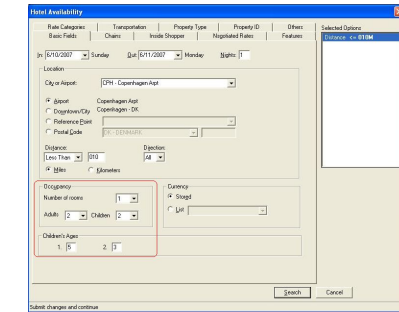

Усовершенствования

Во Viewpoint :

Теперь графический интерфейс Viewpoint содержит следующие функции, которые ранее были доступны только в программе Focalpoint:

Возможность бронировать номера на 3х-4х человек