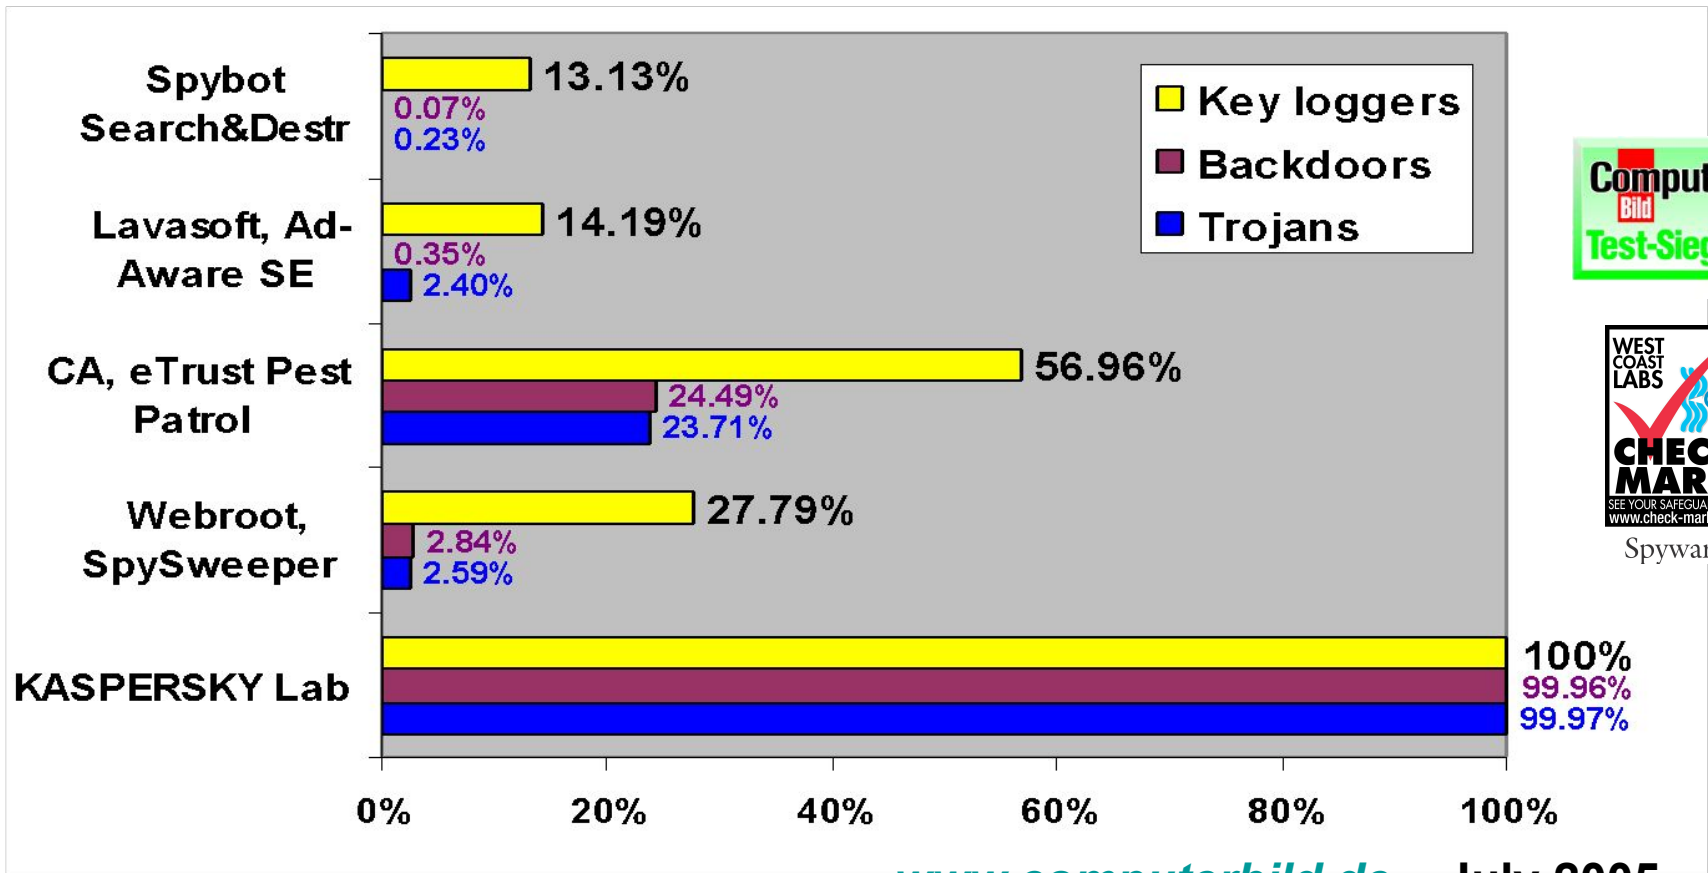

Why?

KASPERSKY

ANTI•VIRUS

What Makes a **Great** Antivirus Solution?

- The fastest **speed of response** to new malware threats
- Most frequently tested **signature updates**
- Largest number of **formats** supported where viruses could hide
- Top-notch **proactive** technologies
- Best-of-class **spyware** protection
- **Free** technical support

Unsurpassed **detection** rates
combined with minimal false alarms

Integrated Protection Against Spyware and Crimeware

Spyware

Confirmed by Industry Certifications

Spyware

- Certification from the International Computer Security Association (ICSA)
- CheckMark Certified by West Coast Lab
- Novell Yes Certification
- Red Hat Ready Partner
- SuSe Linux Technology Partner
- Microsoft Gold Certified Partner
- Symbian Platinum Partner