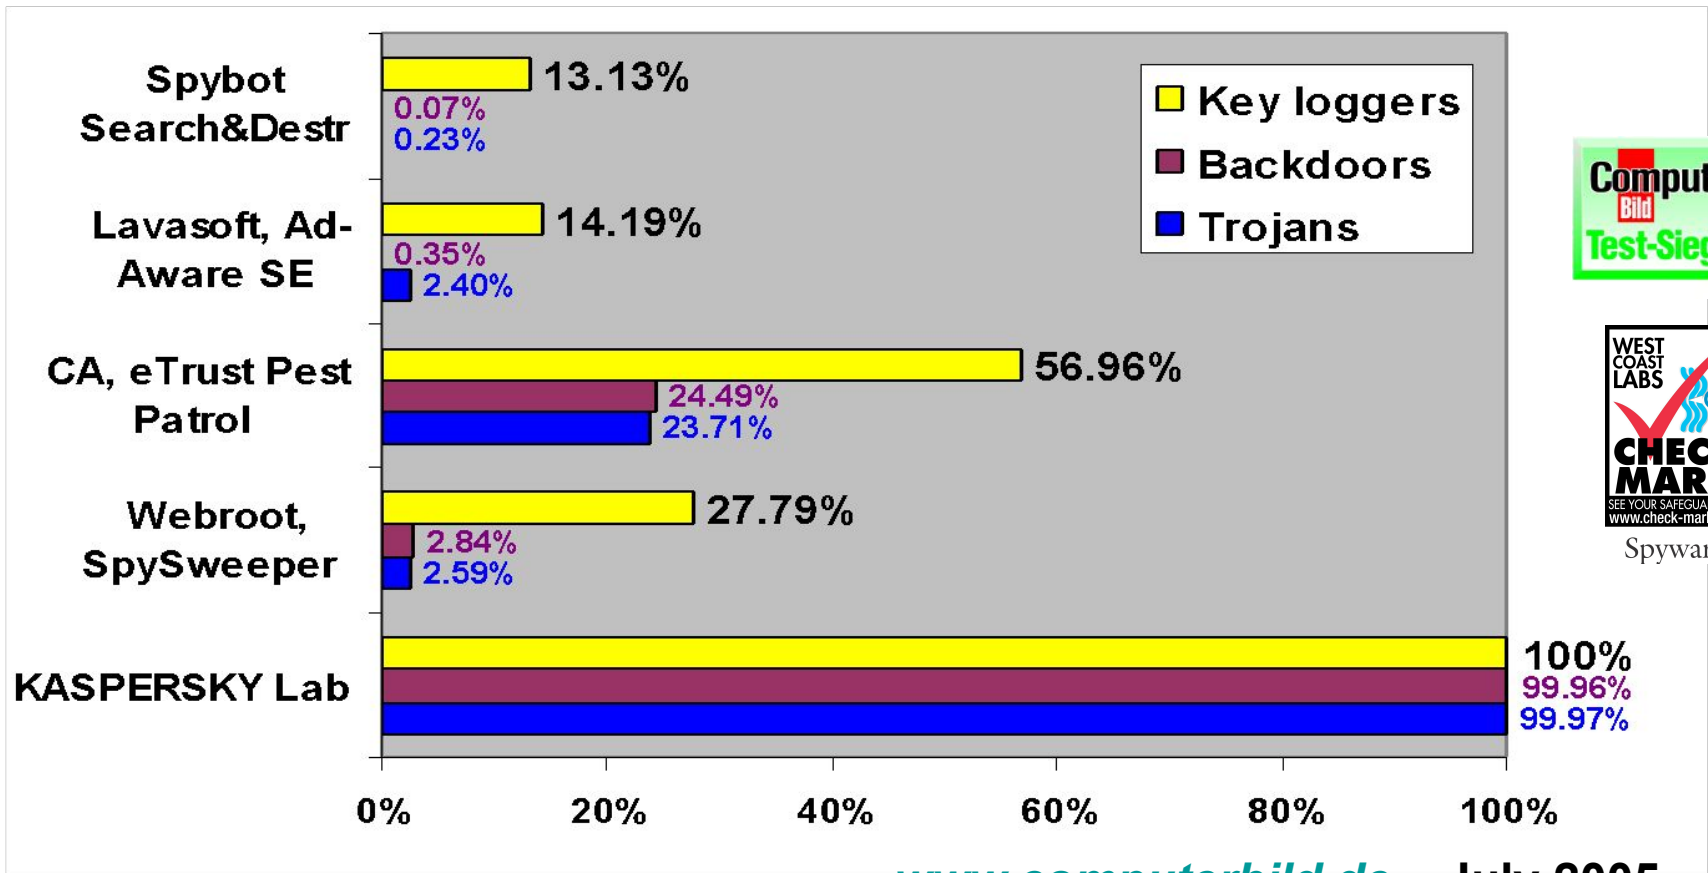

Integrated Protection Against Spyware and Crimeware

Spyware