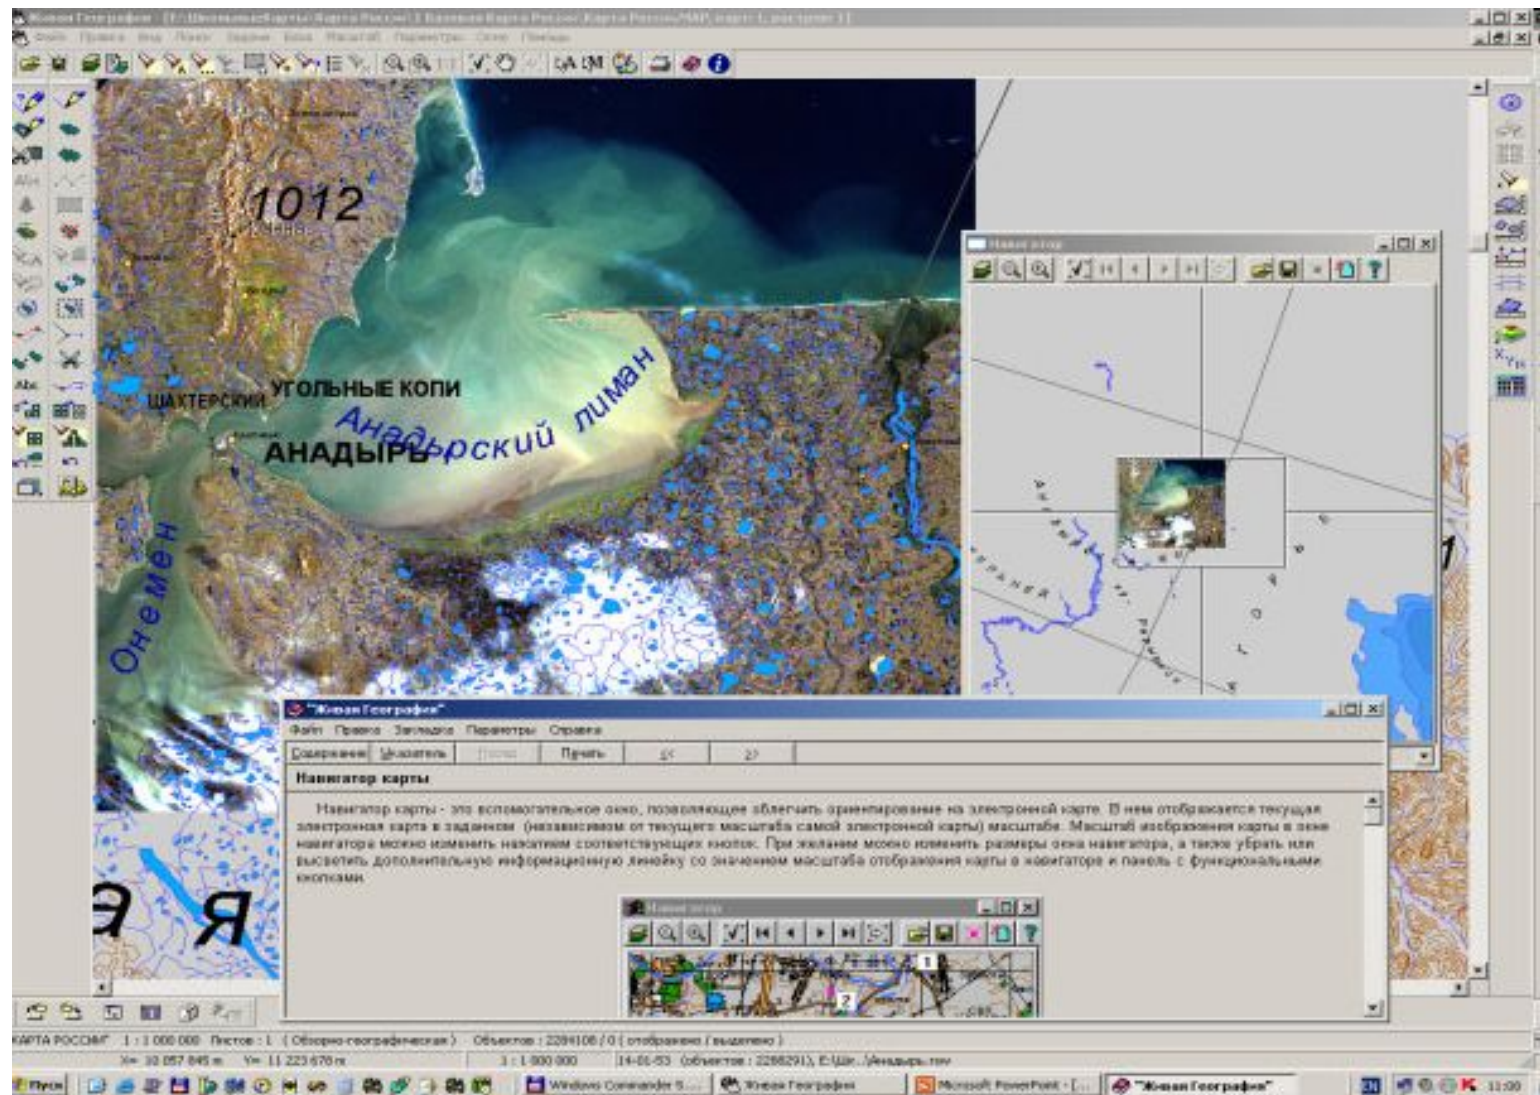

ГИС – Живая география