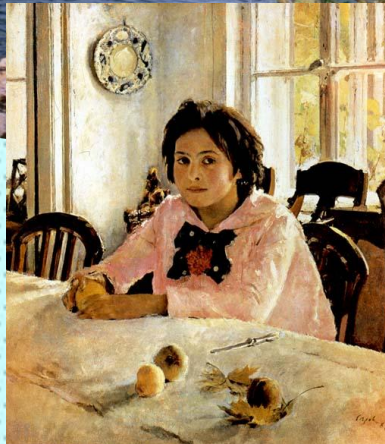

ОСНОВЫ КОМПЬЮТЕРНОЙ ГРАФИКИ