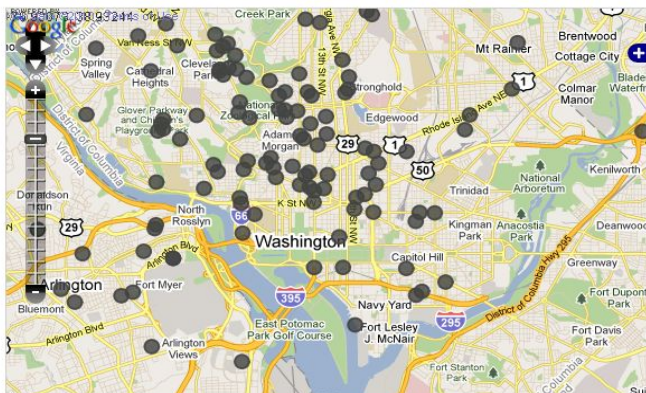

SNOWMAGEDDON THE CLEAN UP

Where the Washington region comes together to dig out of Snowmageddon 2010

In partnership with
The Washington Post

- HOME
- LIST OF REPORTS
- FIND/OFFER HELP
- WHAT'S ALL THIS ABOUT?
- WHO'S BEHIND THIS?
- ORGANIZE

FILTERS → **REPORTS** NEWS PICTURES VIDEO ALL VIEWS → **CLUSTERS** TIME