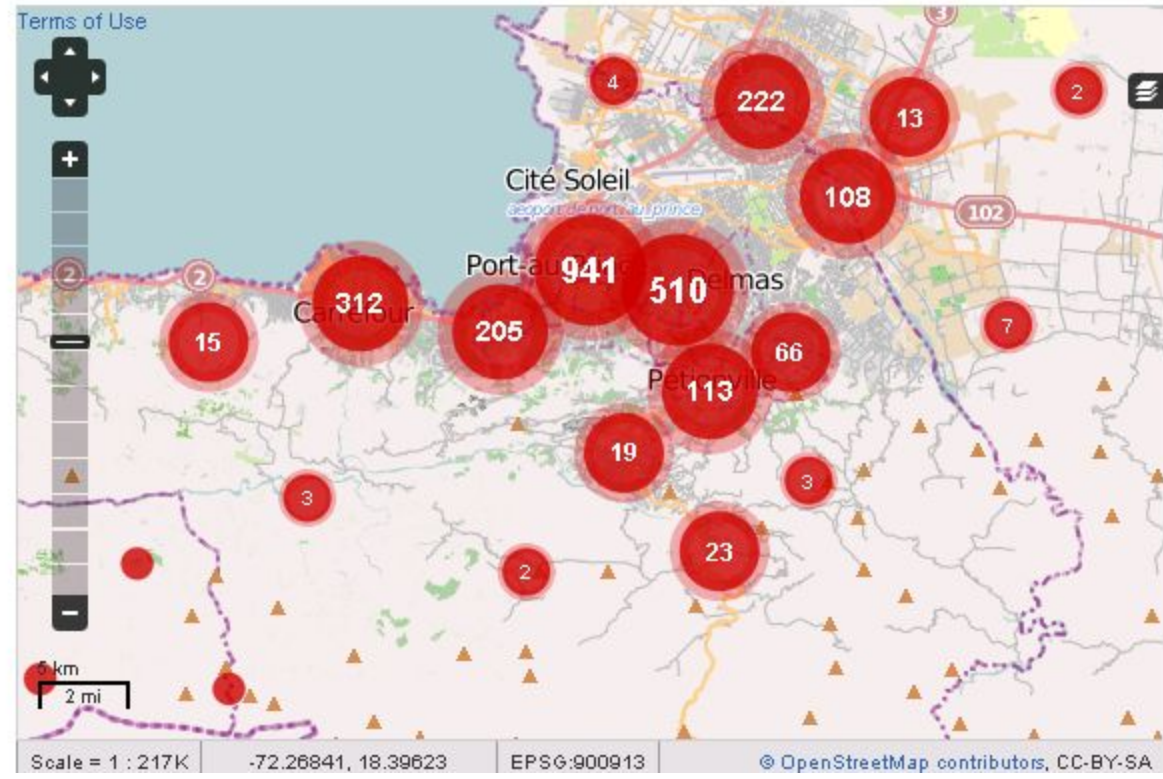

+ SUBMIT INCIDENT

- HOME
- REPORTS
- SUBMIT INCIDENT
- GET ALERTS
- CONTACT US
- HOW TO HELP
- ABOUT

FILTERS → **REPORTS** NEWS PICTURES VIDEO TODO

VIEWS → **CLUSTERS**

↓ CATEGORY FILTER

Terms of Use

- ALL CATEGORIES
- 1. URGENCES | EMERGENCY
- 2. URGENCES LOGISTIQUES | VITAL LINES
- 3. PUBLIC HEALTH
- 4. MENACES | SECURITY THREATS
- 5. INFRASTRUCTURE DAMAGE
- 6. NATURAL HAZARDS

Chile

Chile Earthquake and Tsunami Affected Countries

[+ NUEVO EVENTO](#)

[INICIO](#)

[EVENTOS](#)

[NUEVO EVENTO](#)

[RECIBIR ALERTAS](#)

[CONTACTO](#)