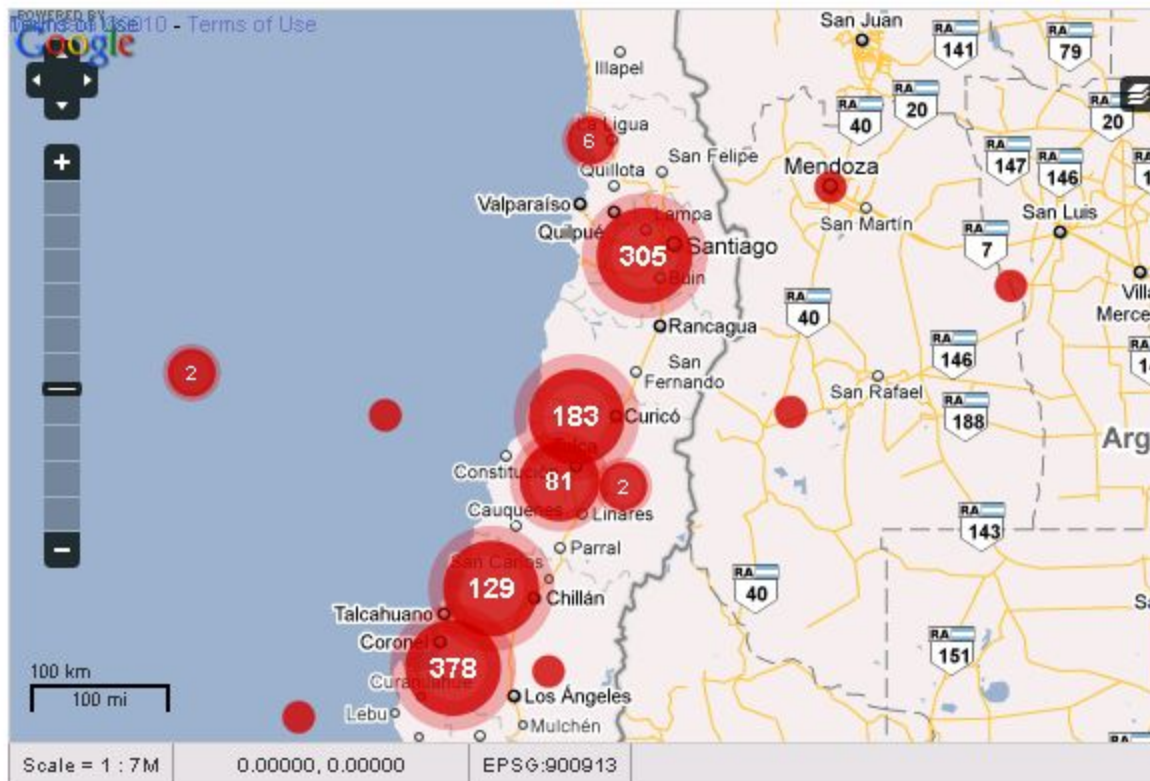

Chile

Chile Earthquake and Tsunami Affected Countries

[+ NUEVO EVENTO](#)

[INICIO](#)

[EVENTOS](#)

[NUEVO EVENTO](#)

[RECIBIR ALERTAS](#)

[CONTACTO](#)

[CÓMO AYUDAR](#)

↓ [FILTRAR CATEGORÍAS](#)

[TODAS LAS CATEGORÍAS](#)

1. EMERGENCIA

2. AMENAZAS

3. CATASTRO

4. RESPUESTA

5. NOTICIAS DE PERSONAS

6. COMERCIO ABIERTO

7. LOCACION SIN AYUDA