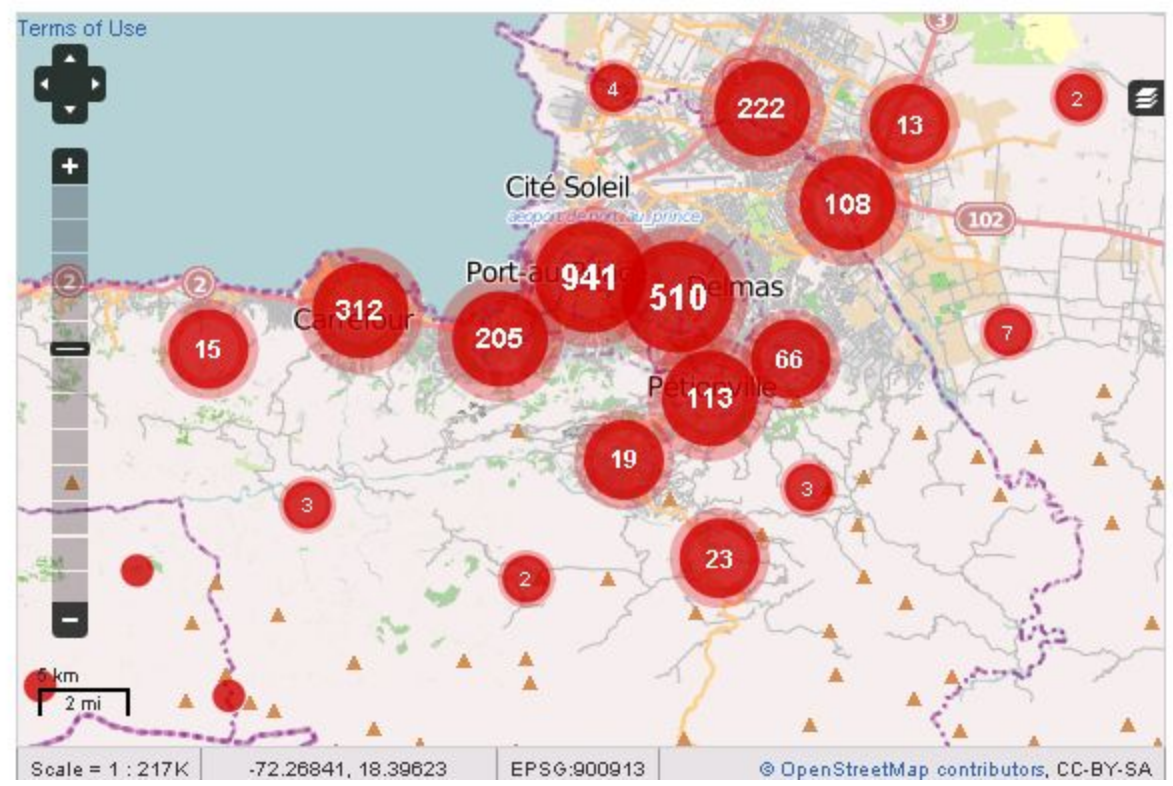

Haiti

The 2010 Earthquake in Haiti

Transitioning to Noulah.t
Our local partner, Haiti-company Solutions, has the most up-to-date reports for first responders — please visit their site for the most current data.

+ SUBMIT INCIDENT

- HOME
- REPORTS
- SUBMIT INCIDENT
- GET ALERTS
- CONTACT US
- HOW TO HELP
- ABOUT

FILTERS → **REPORTS** NEWS PICTURES VIDEO TODO

VIEWS → **CLUSTERS**

↓ CATEGORY FILTER

- **ALL CATEGORIES**
- **1. URGENCES | EMERGENCY**
- **2. URGENCES LOGISTIQUES | VITAL LINES**
- **3. PUBLIC HEALTH**
- **4. MENACES | SECURITY THREATS**
- **5. INFRASTRUCTURE DAMAGE**
- **6. NATURAL HAZARDS**