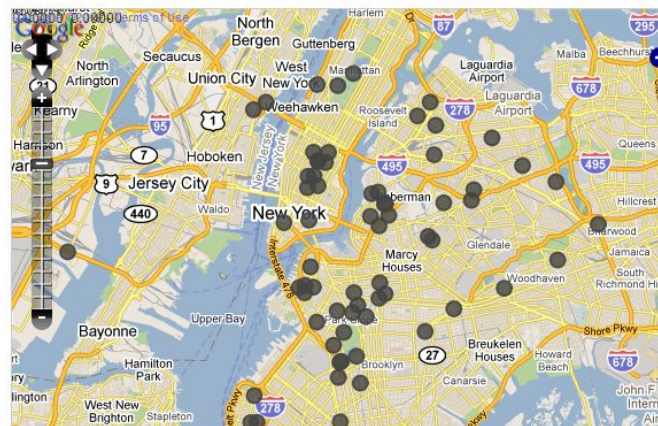

SNOWMAGEDDON THE CLEAN UP

Where the New York region comes together to dig out of Snowmageddon 2010

NEW YORK EDITION

- HOME
- LIST OF REPORTS
- FIND/OFFER HELP
- WHAT'S ALL THIS ABOUT?
- WHO'S BEHIND THIS?
- ORGANIZE

FILTERS → **REPORTS** NEWS PICTURES VIDEO ALL VIEWS → **CLUSTERS** TIME