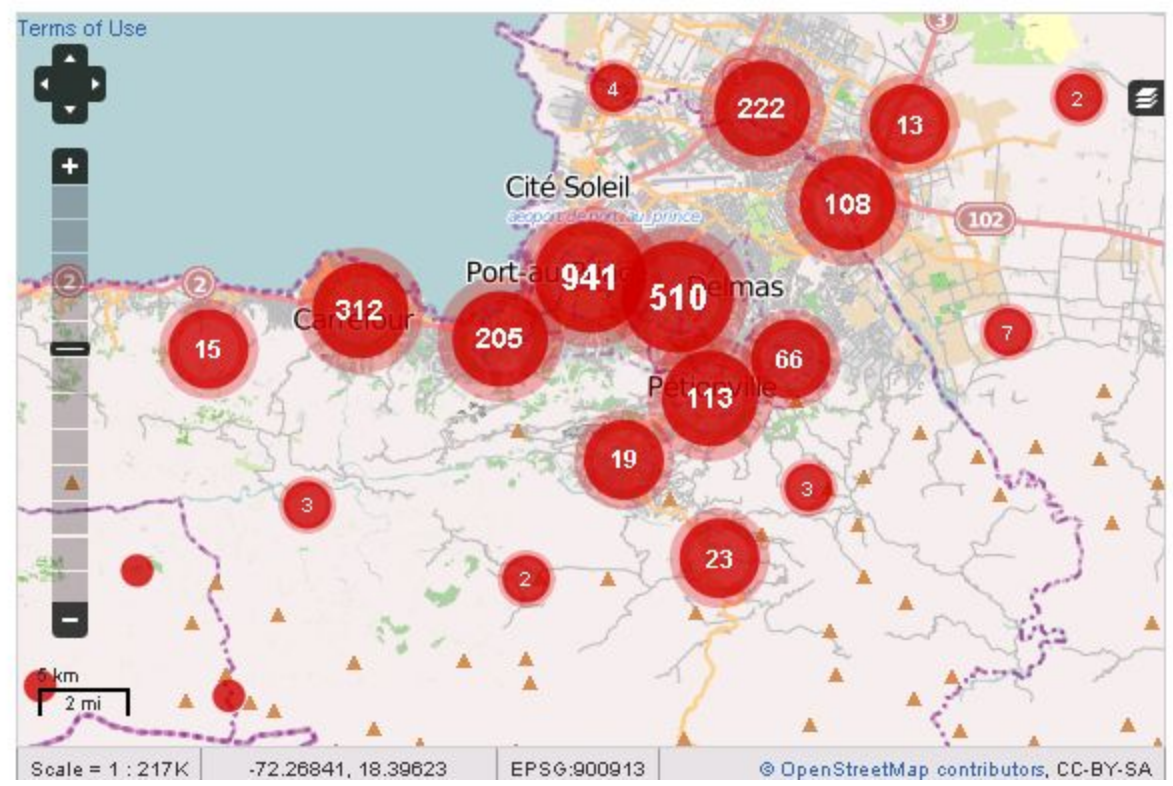

Haiti

The 2010 Earthquake in Haiti

Transitioning to Noulia.ht
Our local partner, Haiti-company Solutions, has the most up-to-date reports for first responders — please visit their site for the most current data.

+ SUBMIT INCIDENT

- HOME
- REPORTS
- SUBMIT INCIDENT
- GET ALERTS
- CONTACT US
- HOW TO HELP
- ABOUT

FILTERS → **REPORTS** NEWS PICTURES VIDEO TODO

VIEWS → **CLUSTERS**

↓ CATEGORY FILTER

- **ALL CATEGORIES**
- **1. URGENCES | EMERGENCY**
- **2. URGENCES LOGISTIQUES | VITAL LINES**
- **3. PUBLIC HEALTH**
- **4. MENACES | SECURITY THREATS**
- **5. INFRASTRUCTURE DAMAGE**
- **6. NATURAL HAZARDS**