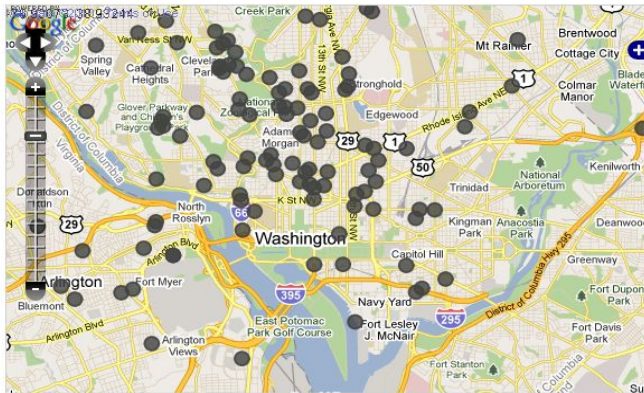

6. COMERCIO ABIERTO

7. LOCACION SIN AYUDA

SNOWMAGEDDON THE CLEAN UP

Where the Washington region comes together to dig out of Snowmageddon 2010

In partnership with
The Washington Post

- HOME
- LIST OF REPORTS
- FIND/OFFER HELP
- WHAT'S ALL THIS ABOUT?
- WHO'S BEHIND THIS?
- ORGANIZE

FILTERS → **REPORTS** NEWS PICTURES VIDEO ALL VIEWS → **CLUSTERS** TIME

SNOWMAGEDDON THE CLEAN UP

Where the New York region comes together to dig out of Snowmageddon 2010

NEW YORK EDITION

- HOME
- LIST OF REPORTS
- FIND/OFFER HELP
- WHAT'S ALL THIS ABOUT?
- WHO'S BEHIND THIS?
- ORGANIZE