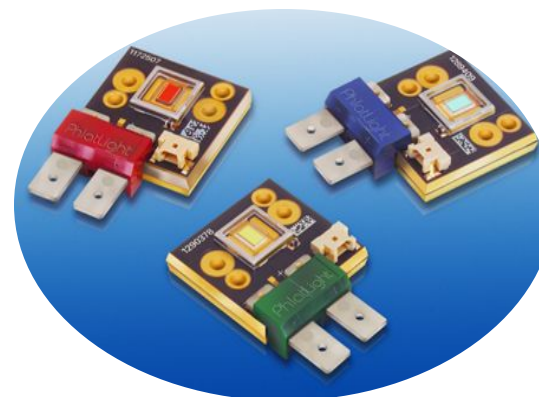

Срок службы диодов
50 000 часов